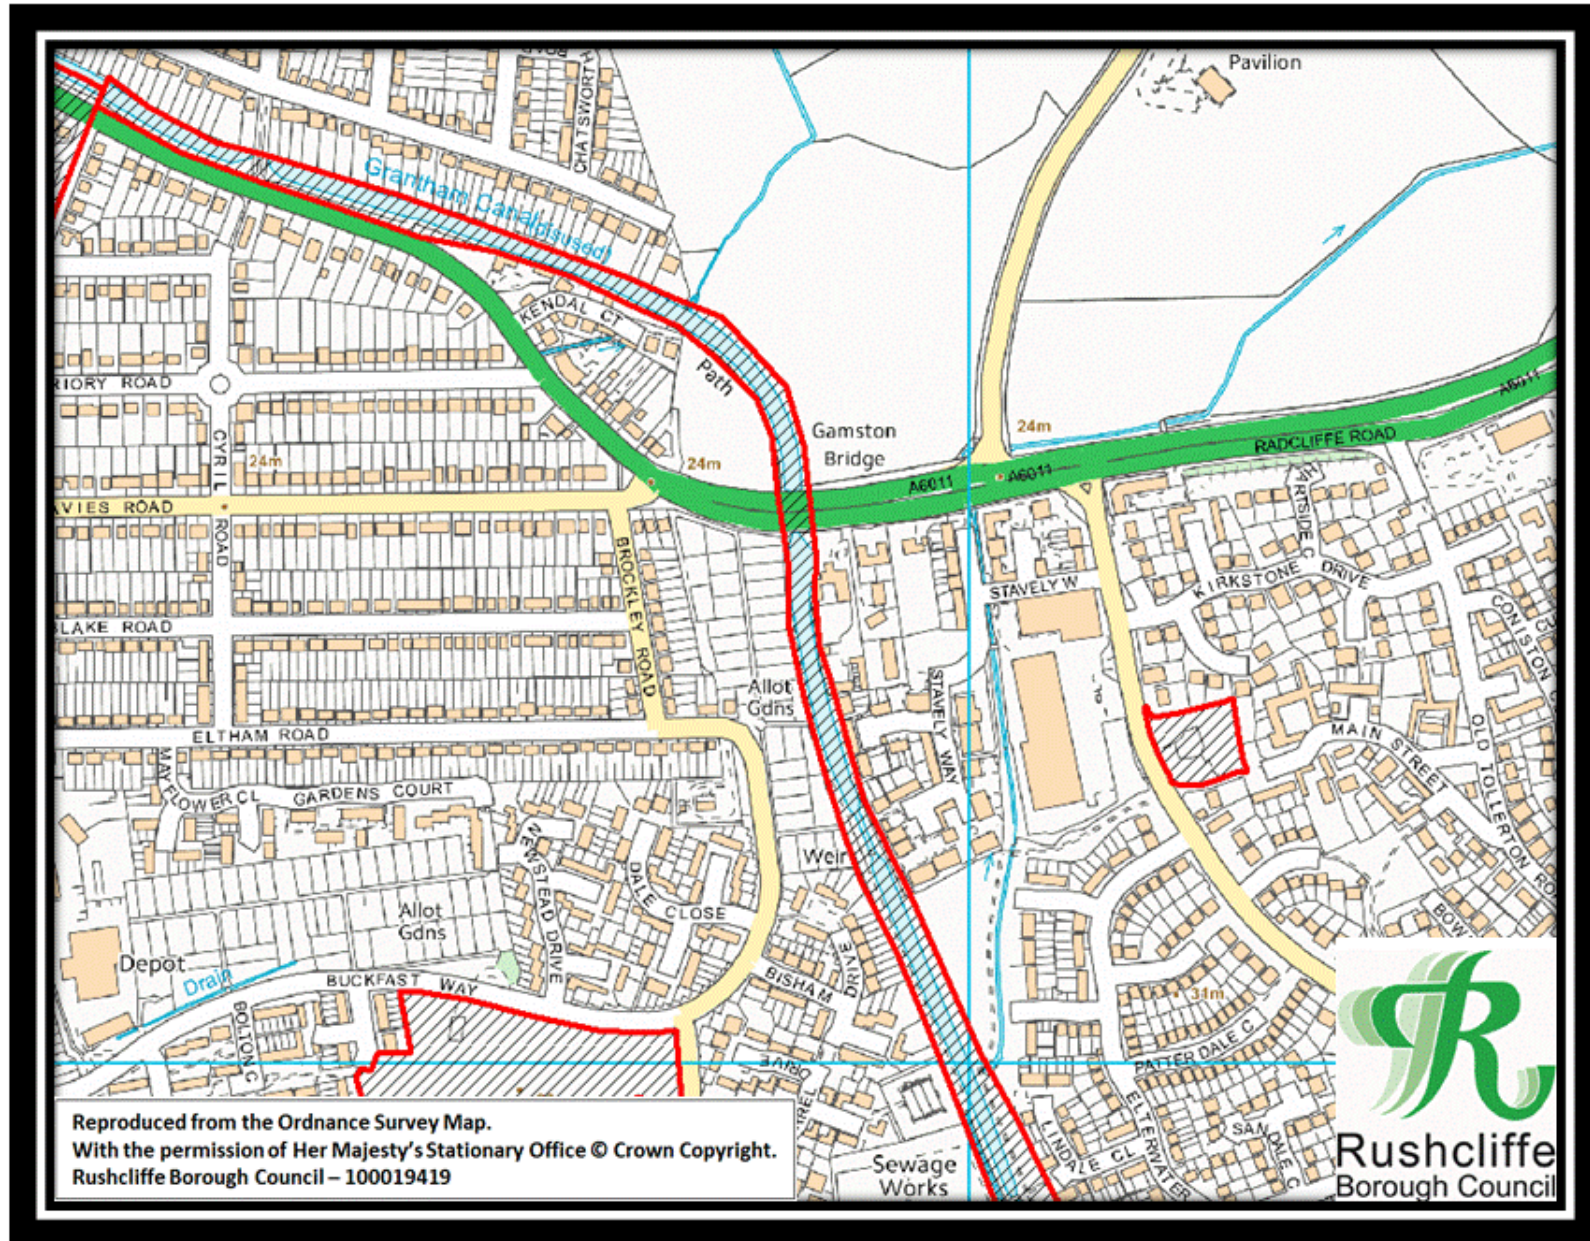

SCHEDULE

The land shown edged black on Figure 1 and red on Figures 2 to 22 and described in the following Lists, which Figures and Lists form part of this Order.

**Figure 1 - Indicative plan showing the whole area of the Rushcliffe PSPO No.1 of 2017**

Figure 8 – Edwalton Golf Course

**Figure 9 – Gamston Play Area**

Figure 10 – Grantham Canal Tow Path North

Figure 11 – Grantham Canal Tow Path South

Figure 12 – The Green Line North

Figure 13 – The Green Line South

Figure 14 – Gresham Playing Fields

**Figure 15 – Greythorn Drive Playing Field**

Figure 16 – Oak Tree Close Play Area

Figure 17 – Sharphill Wood

Figure 18 – Lady Bay and The Hook

**Figure 19 – Trent Bridge Ward North**

**Figure 20 – Trent Bridge Ward South**

**Figure 21 – West Park**

**Figure 22 Lyme Park Pond and Broadstone Close Pond**