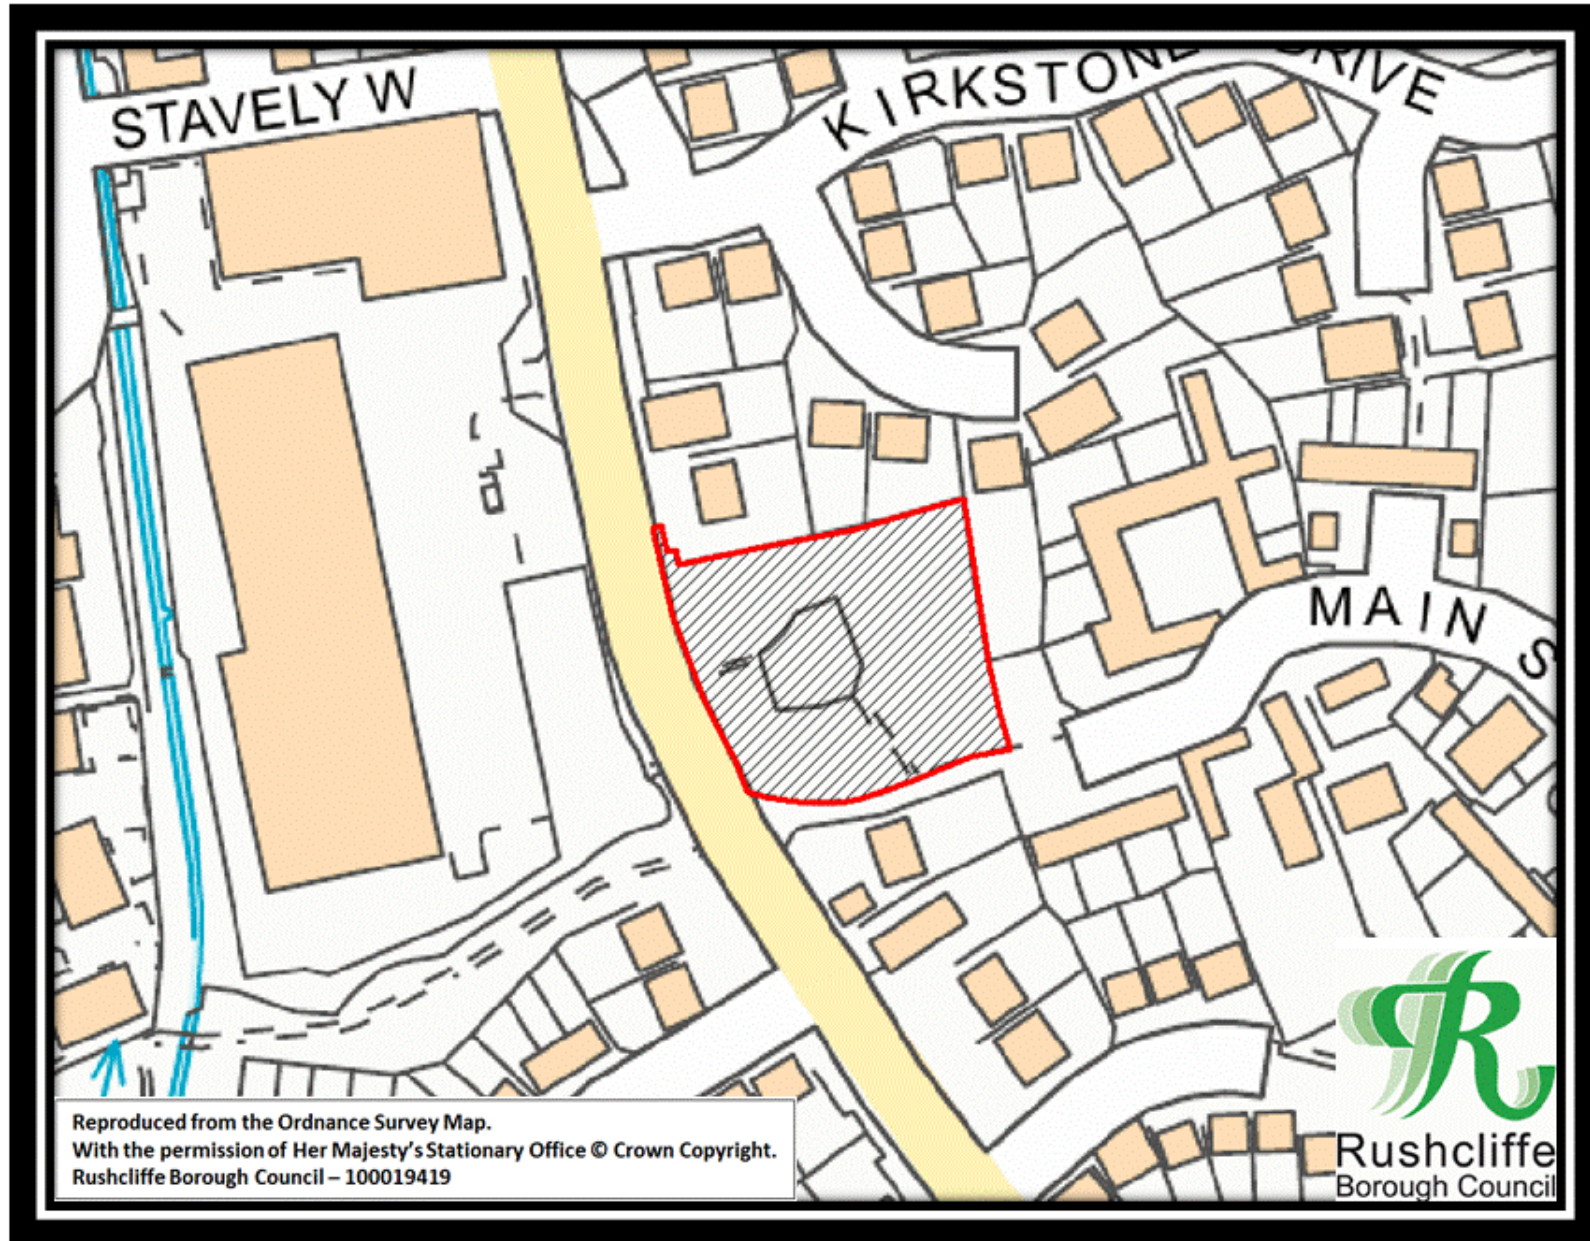

SCHEDULE

The land shown edged black on Figure 1 and red on Figures 2 to 22 and described in the following Lists, which Figures and Lists form part of this Order.

**Figure 1 - Indicative plan showing the whole area of the Rushcliffe PSPO No.1 of 2017**

Figure 2 – Adbolton Playing Field

**Figure 3 – Alford Road Playing Field**

**Figure 4 – Boundary Road Playing Field**

**Figure 5 – Buckfast Way Open Space**

Figure 6 – Collington Common Open Space

**Figure 7 – Denton Drive Play Area**

Figure 8 – Edwalton Golf Course

**Figure 9 – Gamston Play Area**

Figure 10 – Grantham Canal Tow Path North

Figure 11 – Grantham Canal Tow Path South

Figure 12 – The Green Line North

Figure 13 – The Green Line South

**Figure 20 – Trent Bridge Ward South**

**Figure 21 – West Park**

**Figure 22 Lyme Park Pond and Broadstone Close Pond**