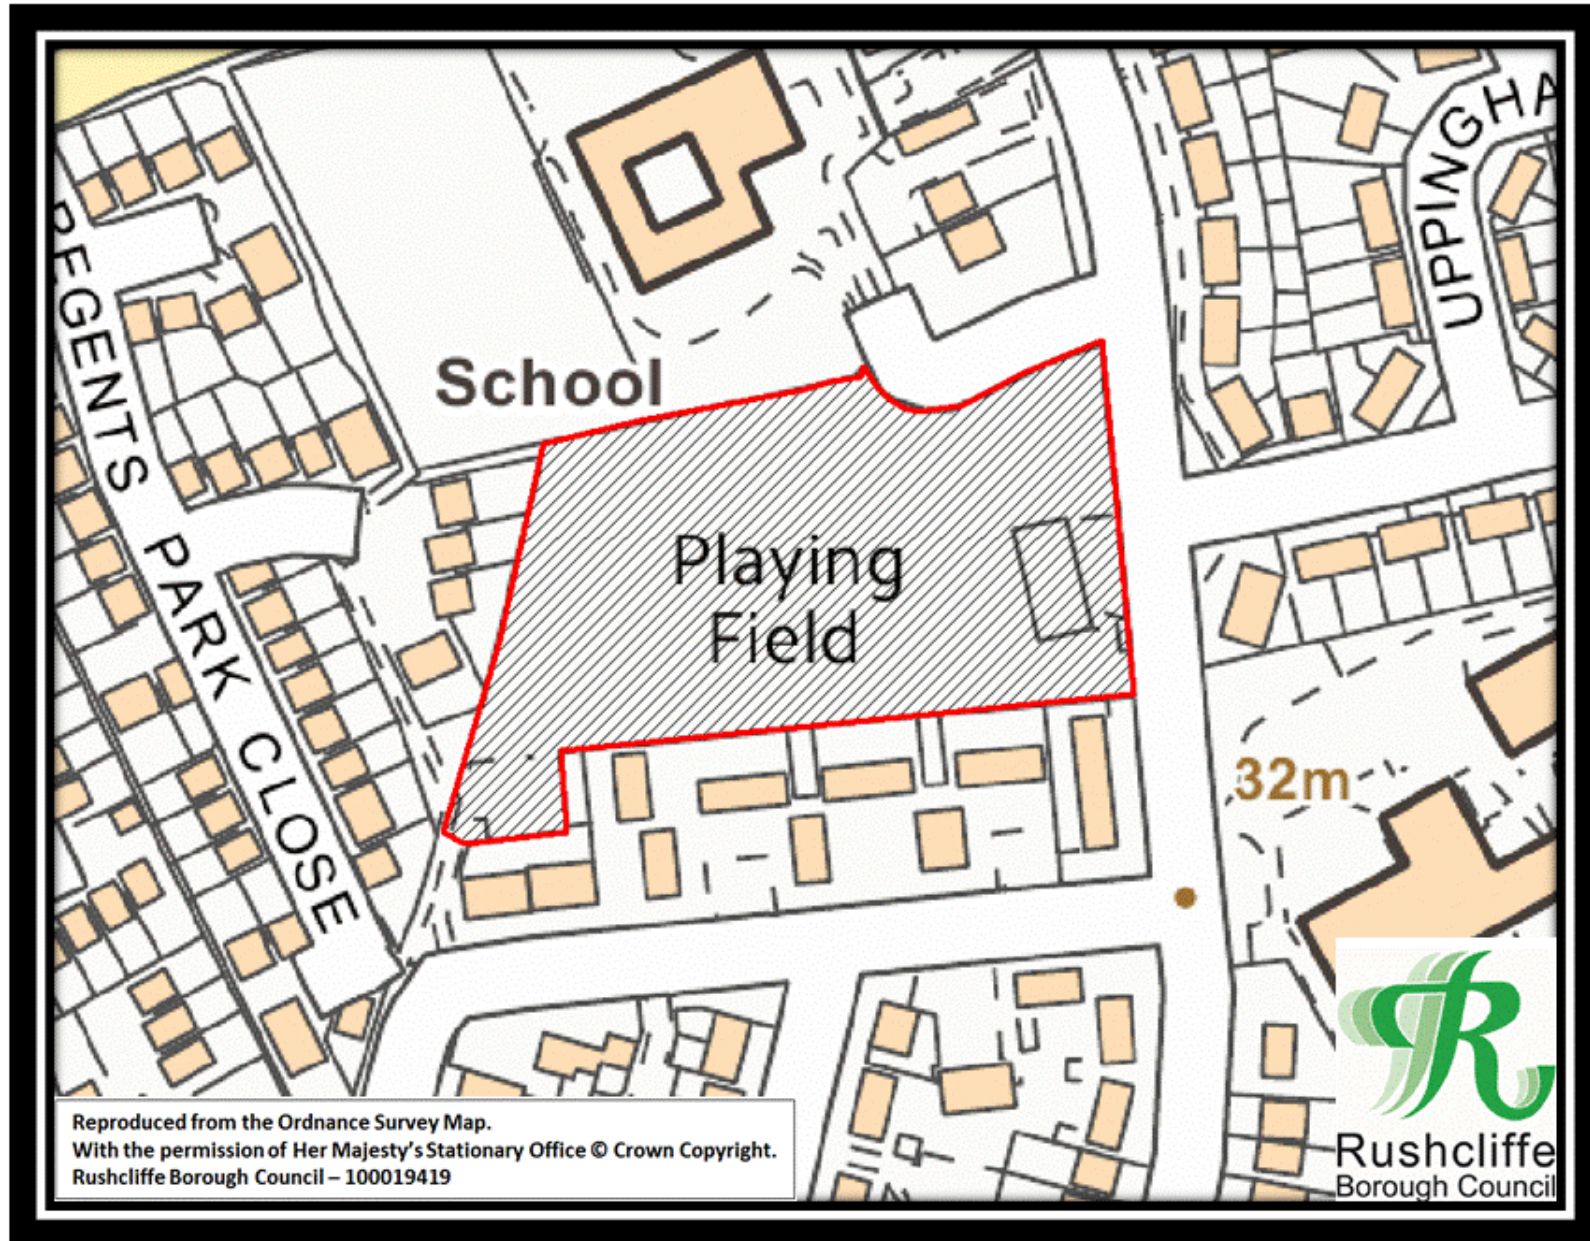

SCHEDULE

The land shown edged black on Figure 1 and red on Figures 2 to 22 and described in the following Lists, which Figures and Lists form part of this Order.

**Figure 1 - Indicative plan showing the whole area of the Rushcliffe PSPO No.1 of 2017**

Figure 8 – Edwalton Golf Course

**Figure 9 – Gamston Play Area**

Figure 10 – Grantham Canal Tow Path North

Figure 11 – Grantham Canal Tow Path South

Figure 12 – The Green Line North

Figure 13 – The Green Line South

Figure 14 – Gresham Playing Fields

**Figure 15 – Greythorn Drive Playing Field**

Figure 16 – Oak Tree Close Play Area

Figure 17 – Sharphill Wood

Figure 18 – Lady Bay and The Hook

**Figure 19 – Trent Bridge Ward North**

**Figure 20 – Trent Bridge Ward South**

**Figure 21 – West Park**

**Figure 22 Lyme Park Pond and Broadstone Close Pond**