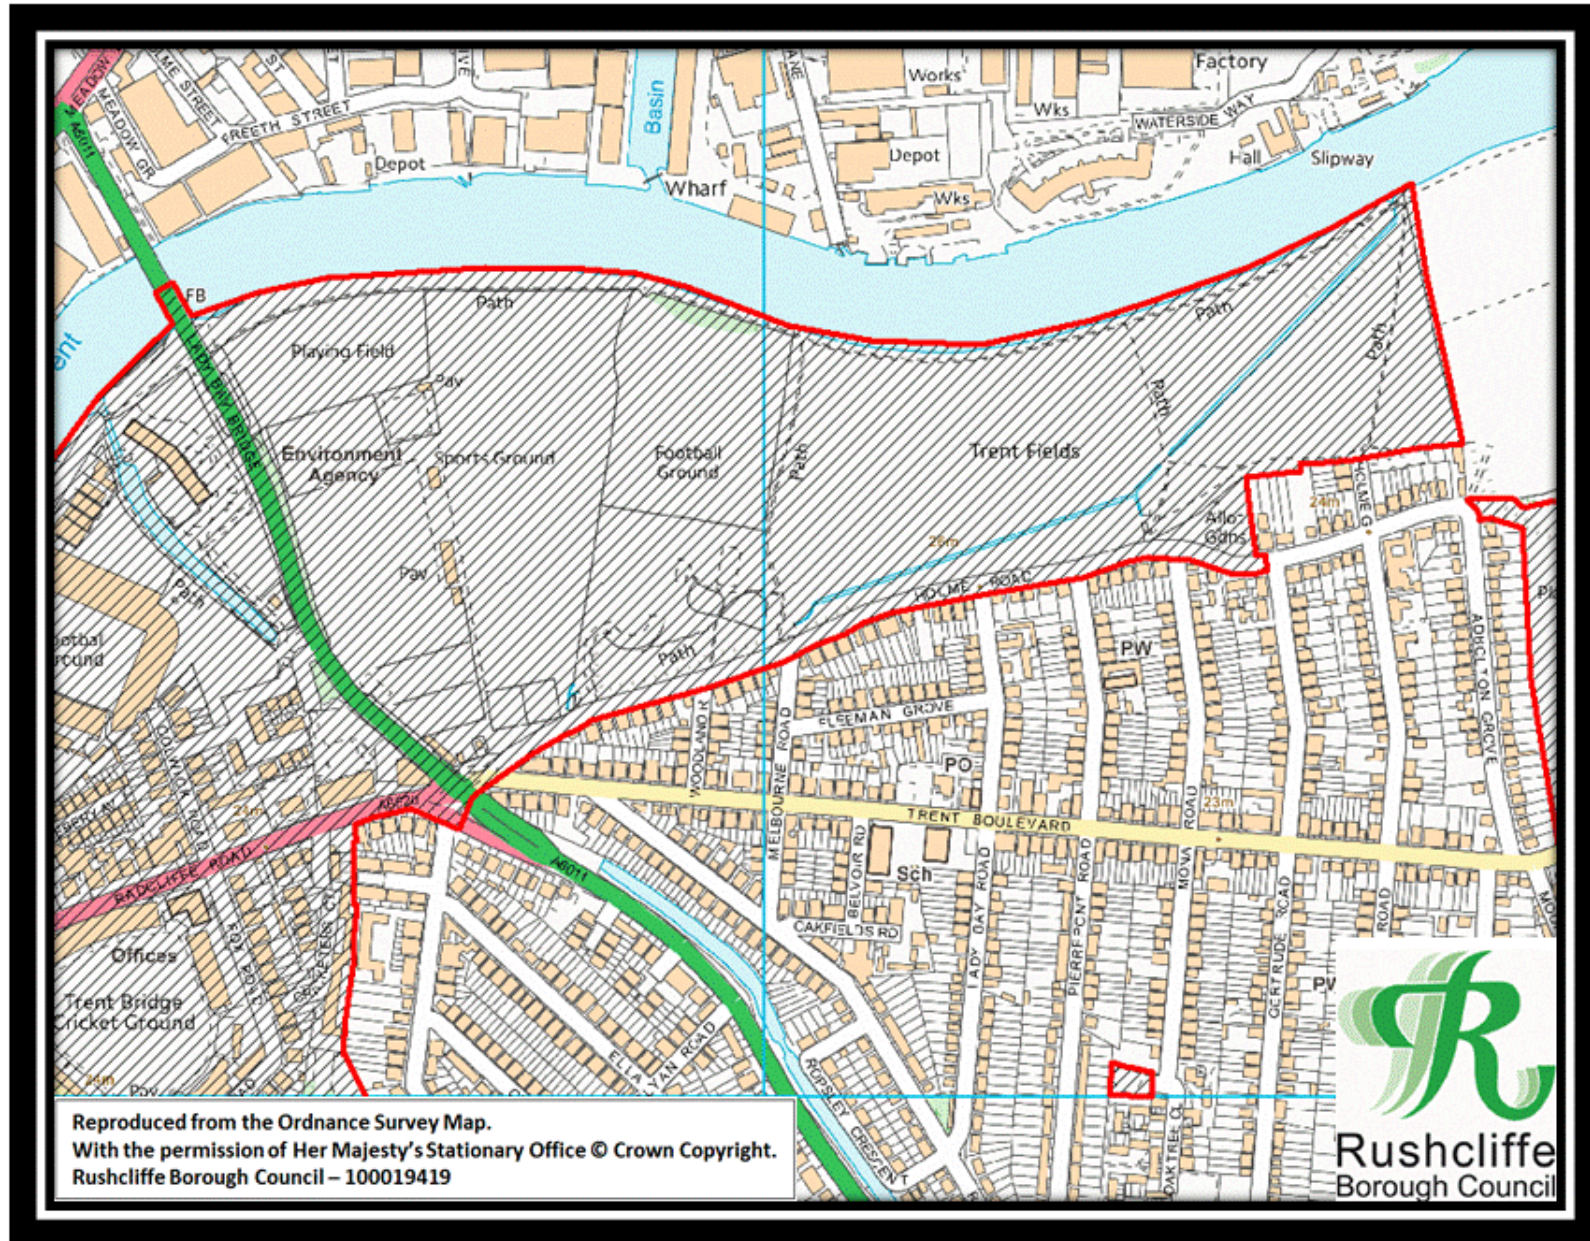

SCHEDULE

The land shown edged black on Figure 1 and red on Figures 2 to 22 and described in the following Lists, which Figures and Lists form part of this Order.

**Figure 1 - Indicative plan showing the whole area of the Rushcliffe PSPO No.1 of 2017**

Figure 8 – Edwalton Golf Course

**Figure 9 – Gamston Play Area**

Figure 10 – Grantham Canal Tow Path North

Figure 11 – Grantham Canal Tow Path South

Figure 12 – The Green Line North

Figure 13 – The Green Line South

Figure 14 – Gresham Playing Fields

**Figure 15 – Greythorn Drive Playing Field**

Figure 16 – Oak Tree Close Play Area

Figure 17 – Sharphill Wood

Figure 18 – Lady Bay and The Hook

**Figure 19 – Trent Bridge Ward North**

**Figure 20 – Trent Bridge Ward South**

**Figure 21 – West Park**

**Figure 22 Lyme Park Pond and Broadstone Close Pond**