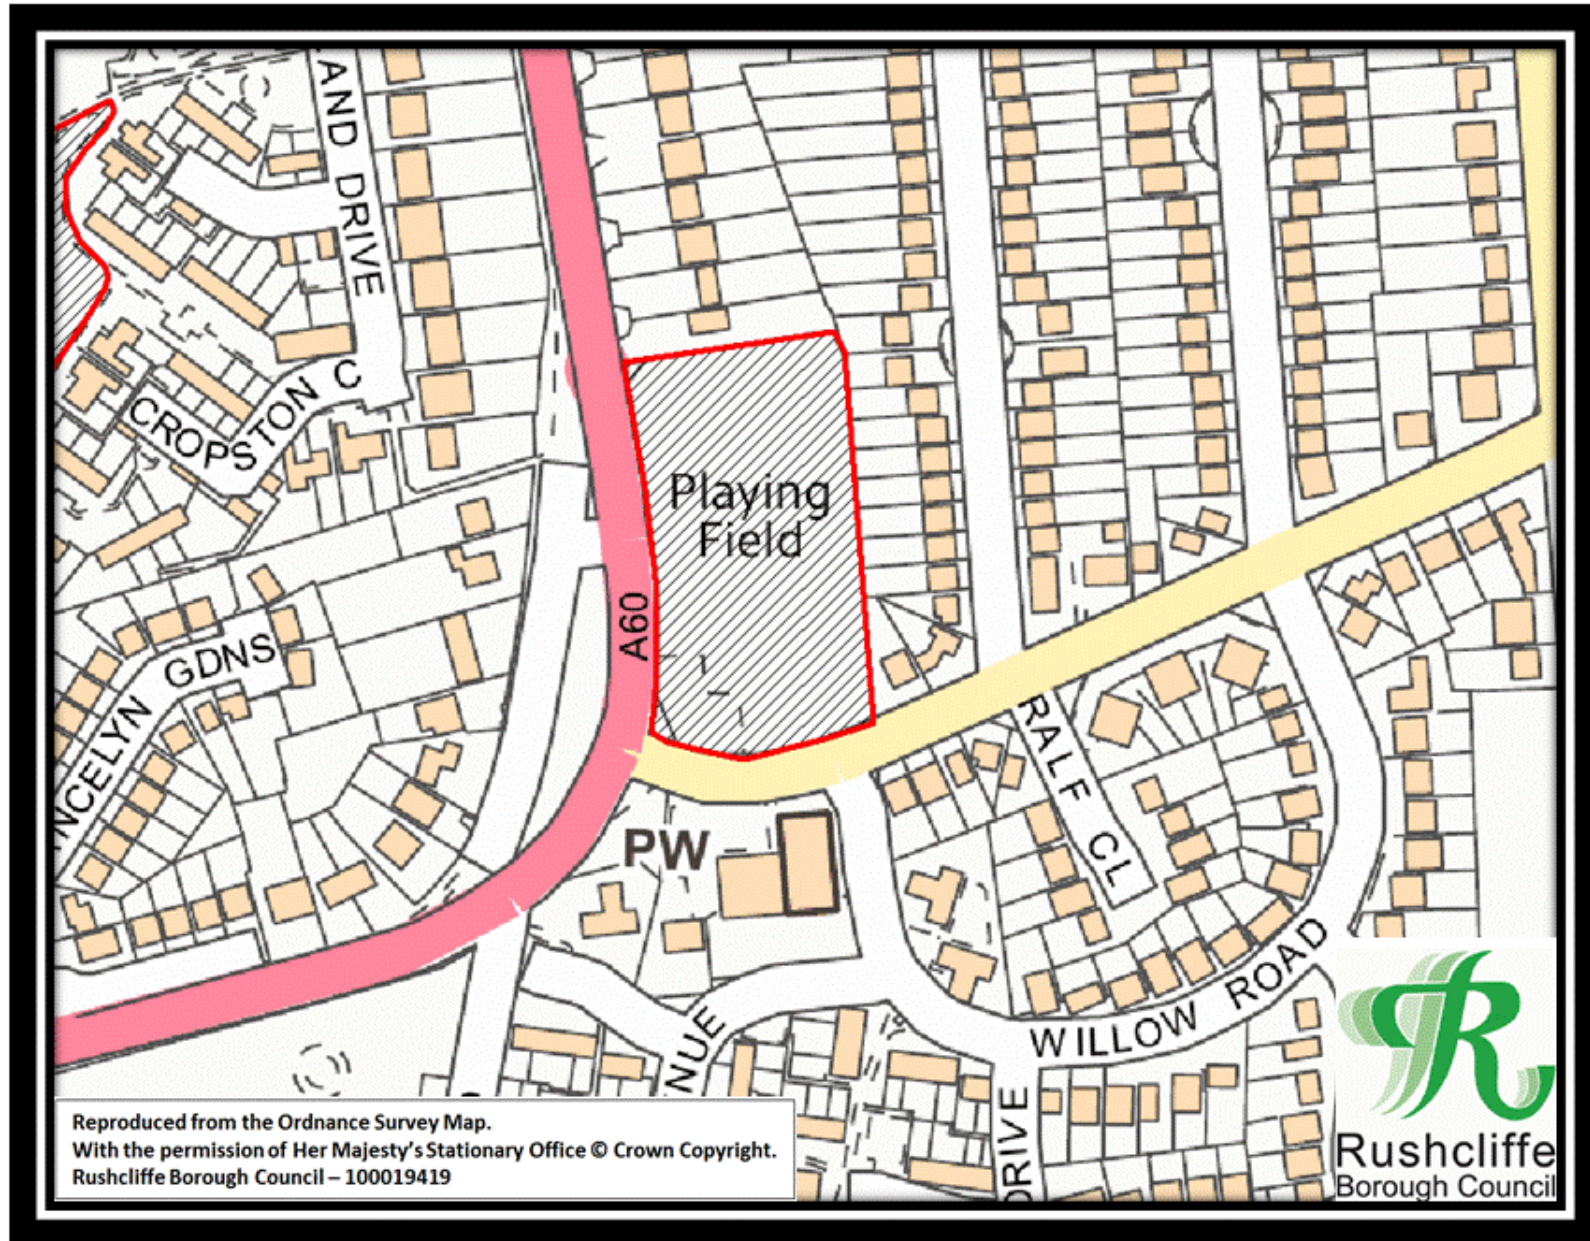

Figure 4 – Boundary Road Playing Field