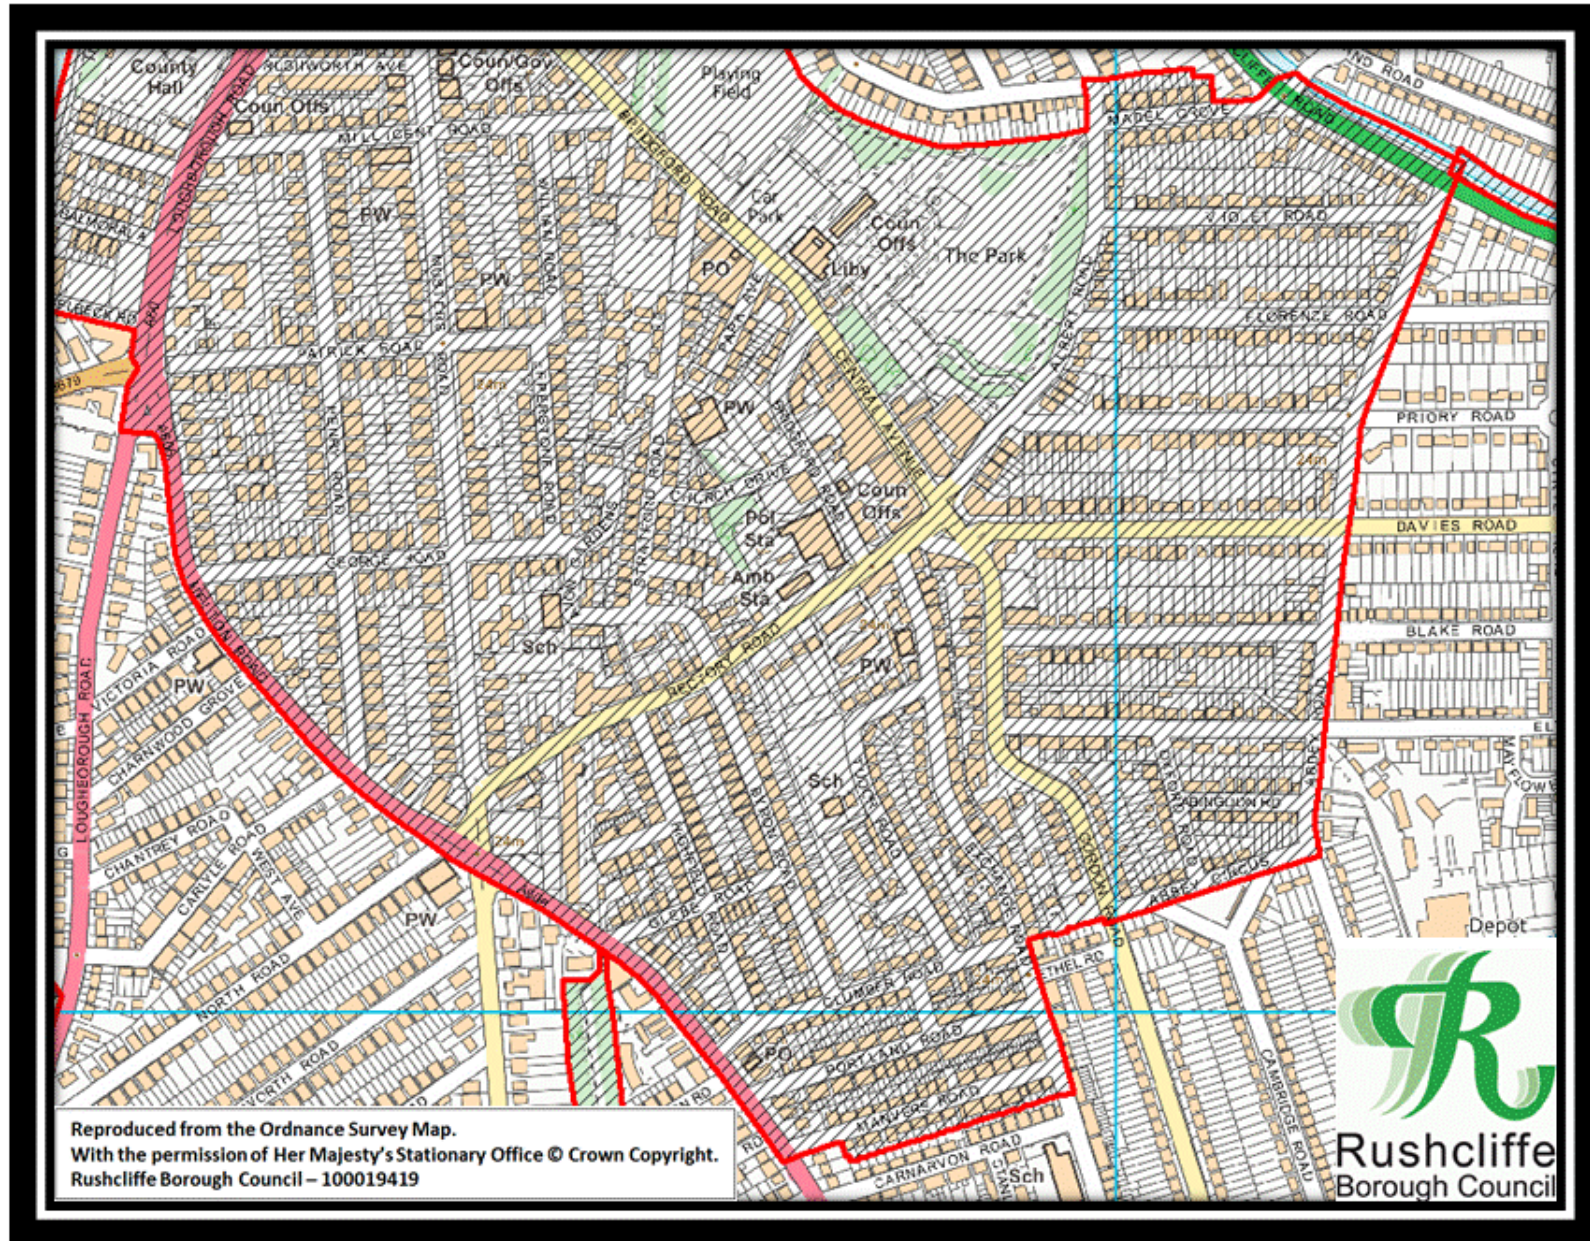

SCHEDULE

The land shown edged black on Figure 1 and red on Figures 2 to 22 and described in the following Lists, which Figures and Lists form part of this Order.

**Figure 1 - Indicative plan showing the whole area of the Rushcliffe PSPO No.1 of 2017**

Figure 8 – Edwalton Golf Course

**Figure 9 – Gamston Play Area**

Figure 10 – Grantham Canal Tow Path North

Figure 11 – Grantham Canal Tow Path South

Figure 12 – The Green Line North

Figure 13 – The Green Line South

Figure 14 – Gresham Playing Fields

**Figure 15 – Greythorn Drive Playing Field**

Figure 16 – Oak Tree Close Play Area

Figure 17 – Sharphill Wood

Figure 18 – Lady Bay and The Hook

**Figure 19 – Trent Bridge Ward North**

**Figure 20 – Trent Bridge Ward South**

**Figure 21 – West Park**

**Figure 22 Lyme Park Pond and Broadstone Close Pond**