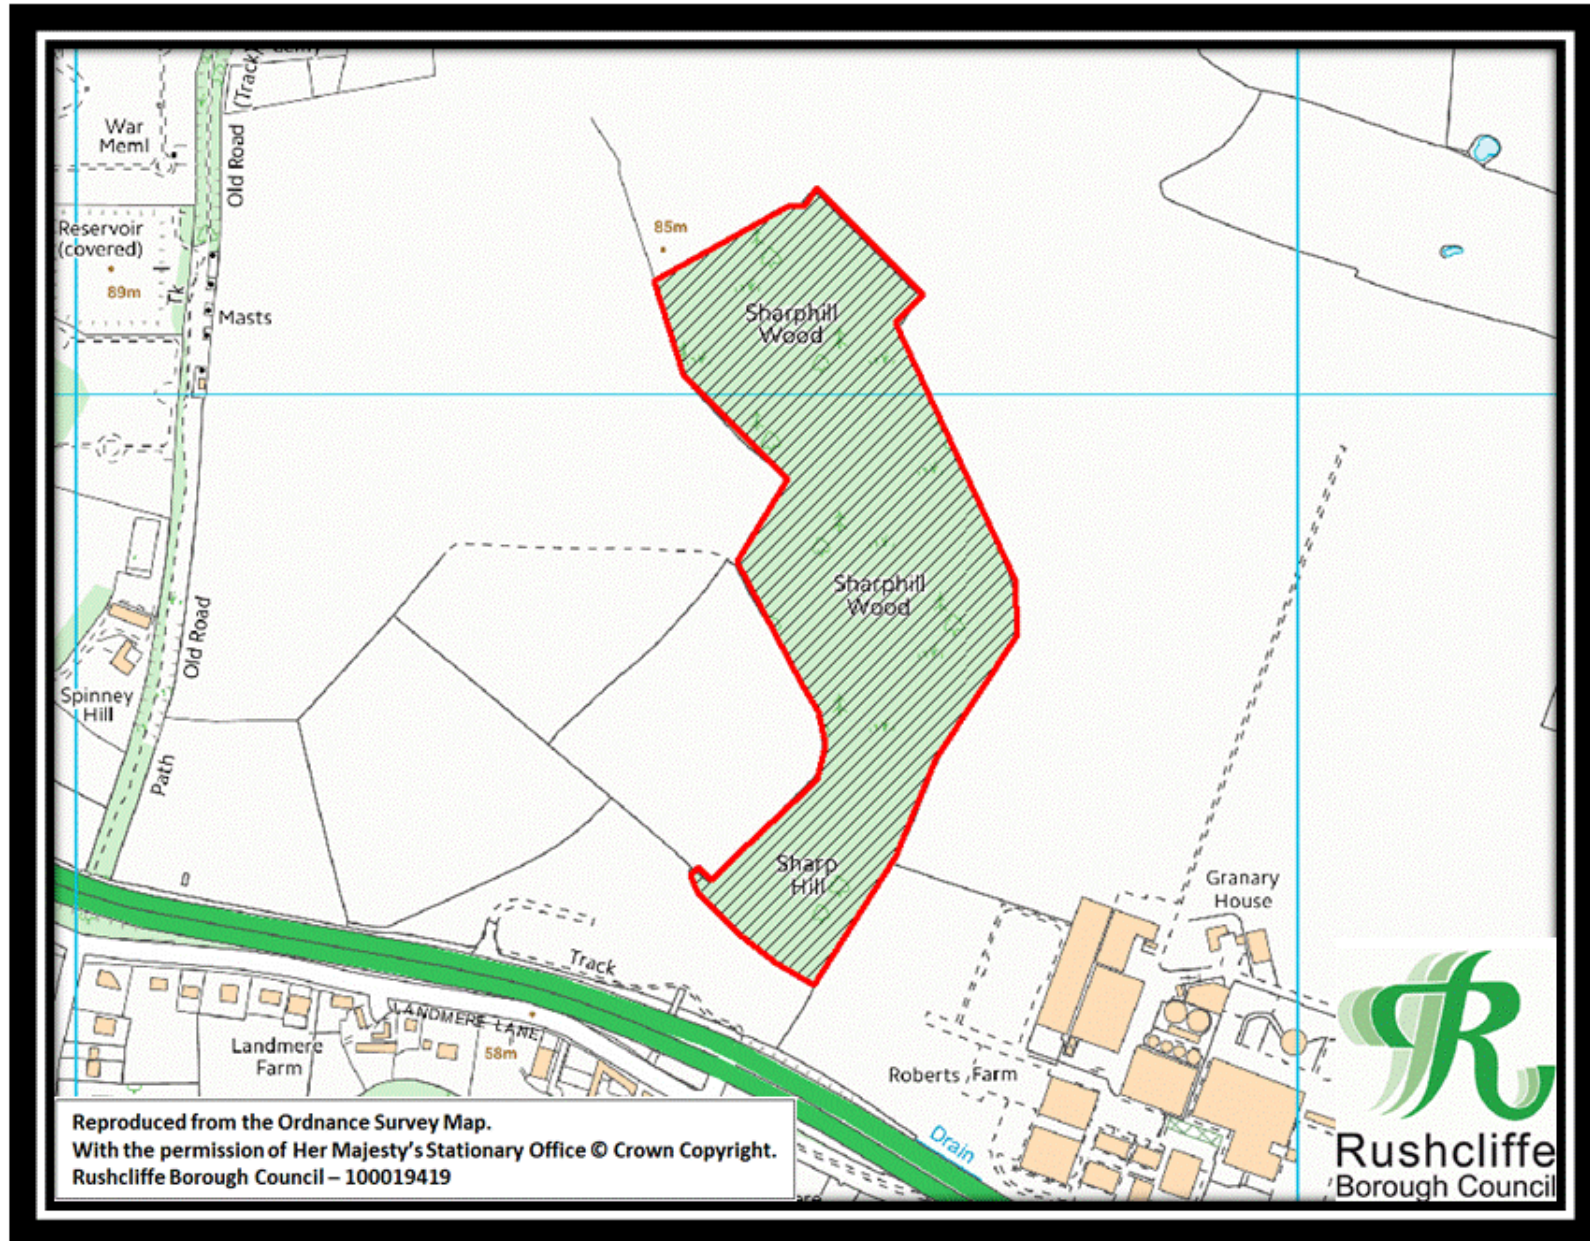

SCHEDULE

The land shown edged black on Figure 1 and red on Figures 2 to 22 and described in the following Lists, which Figures and Lists form part of this Order.

**Figure 1 - Indicative plan showing the whole area of the Rushcliffe PSPO No.1 of 2017**

Figure 8 – Edwalton Golf Course

**Figure 9 – Gamston Play Area**

Figure 10 – Grantham Canal Tow Path North

Figure 11 – Grantham Canal Tow Path South

Figure 12 – The Green Line North

Figure 13 – The Green Line South

Figure 14 – Gresham Playing Fields

**Figure 15 – Greythorn Drive Playing Field**

Figure 16 – Oak Tree Close Play Area

Figure 17 – Sharphill Wood

Figure 18 – Lady Bay and The Hook

**Figure 19 – Trent Bridge Ward North**

**Figure 20 – Trent Bridge Ward South**

**Figure 21 – West Park**

**Figure 22 Lyme Park Pond and Broadstone Close Pond**