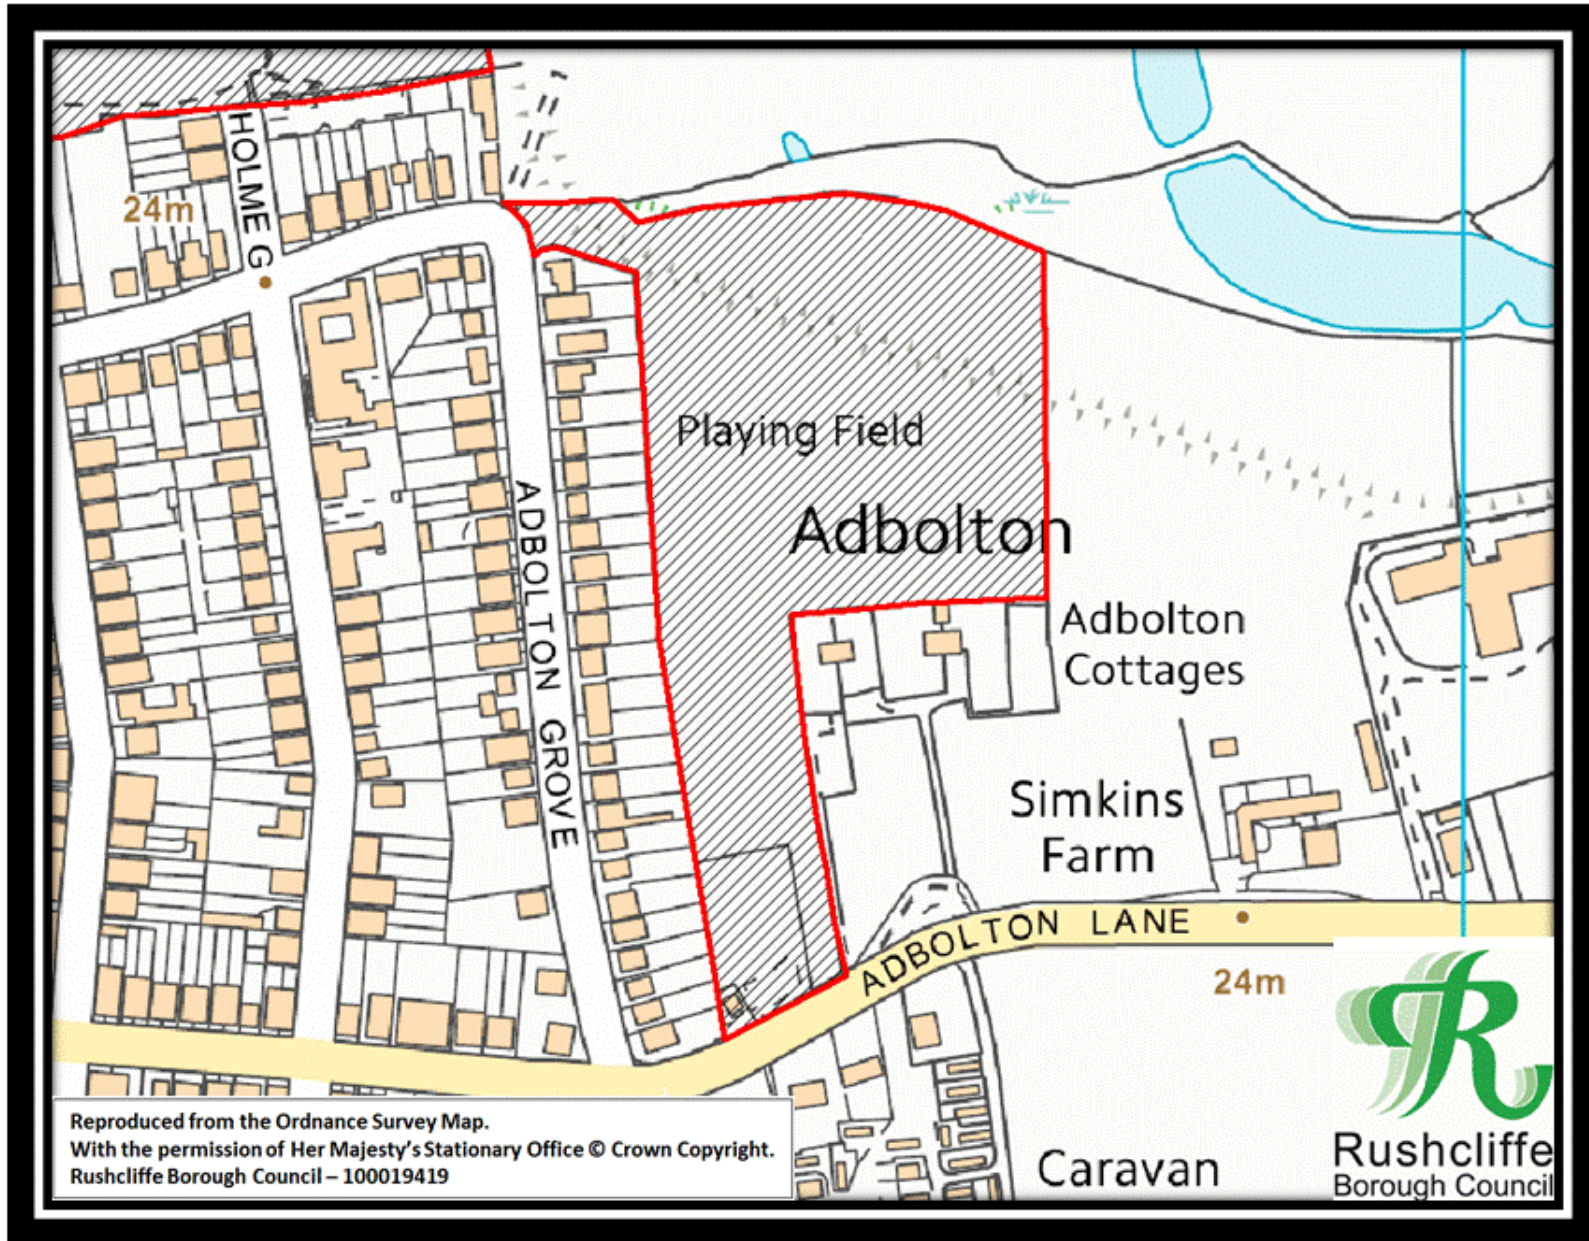

SCHEDULE

The land shown edged black on Figure 1 and red on Figures 2 to 22 and described in the following Lists, which Figures and Lists form part of this Order.

**Figure 1 - Indicative plan showing the whole area of the Rushcliffe PSPO No.1 of 2017**

Figure 8 – Edwalton Golf Course

**Figure 9 – Gamston Play Area**

Figure 10 – Grantham Canal Tow Path North

Figure 11 – Grantham Canal Tow Path South

Figure 12 – The Green Line North

Figure 13 – The Green Line South