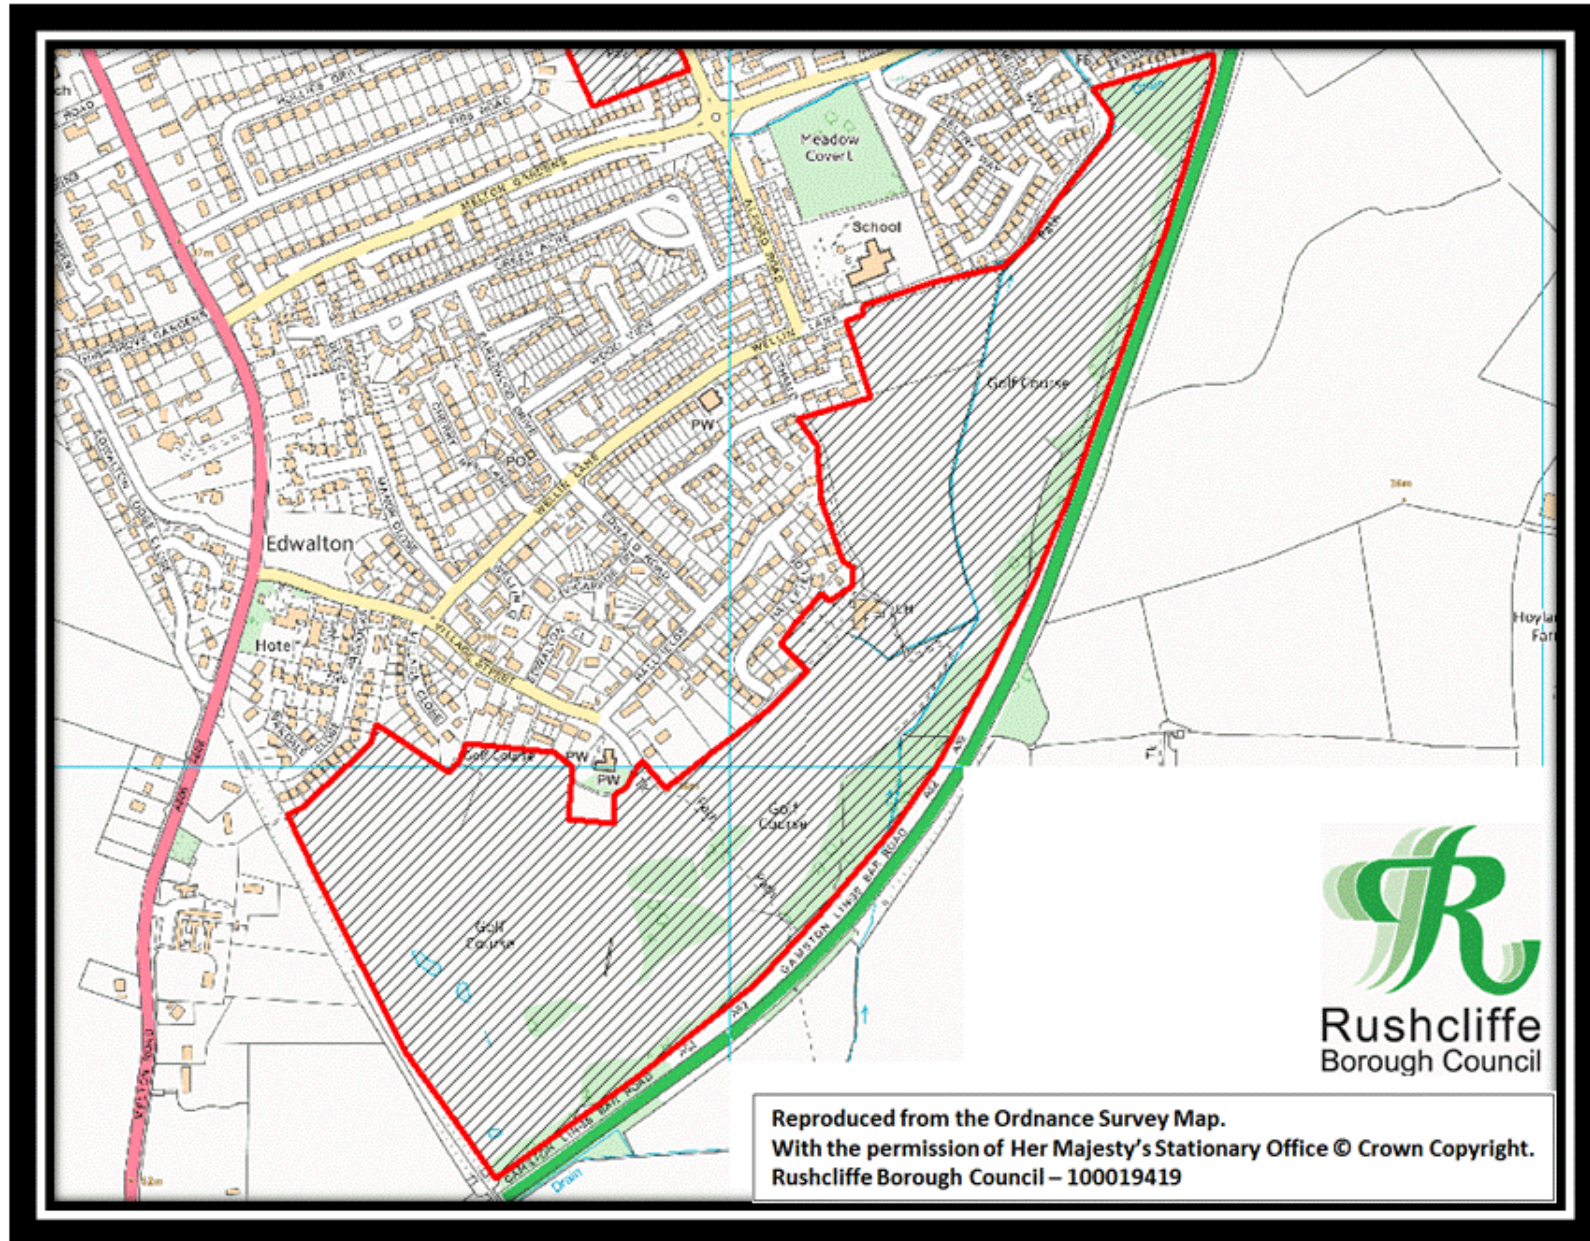

SCHEDULE

The land shown edged black on Figure 1 and red on Figures 2 to 22 and described in the following Lists, which Figures and Lists form part of this Order.

**Figure 1 - Indicative plan showing the whole area of the Rushcliffe PSPO No.1 of 2017**

Figure 2 – Adbolton Playing Field

**Figure 3 – Alford Road Playing Field**

**Figure 4 – Boundary Road Playing Field**

**Figure 5 – Buckfast Way Open Space**

Figure 6 – Collington Common Open Space

**Figure 7 – Denton Drive Play Area**

Figure 8 – Edwalton Golf Course

**Figure 9 – Gamston Play Area**

Figure 10 – Grantham Canal Tow Path North

Figure 11 – Grantham Canal Tow Path South

Figure 12 – The Green Line North

Figure 13 – The Green Line South

Figure 14 – Gresham Playing Fields

**Figure 15 – Greythorn Drive Playing Field**

Figure 16 – Oak Tree Close Play Area

Figure 17 – Sharphill Wood

Figure 18 – Lady Bay and The Hook

**Figure 19 – Trent Bridge Ward North**