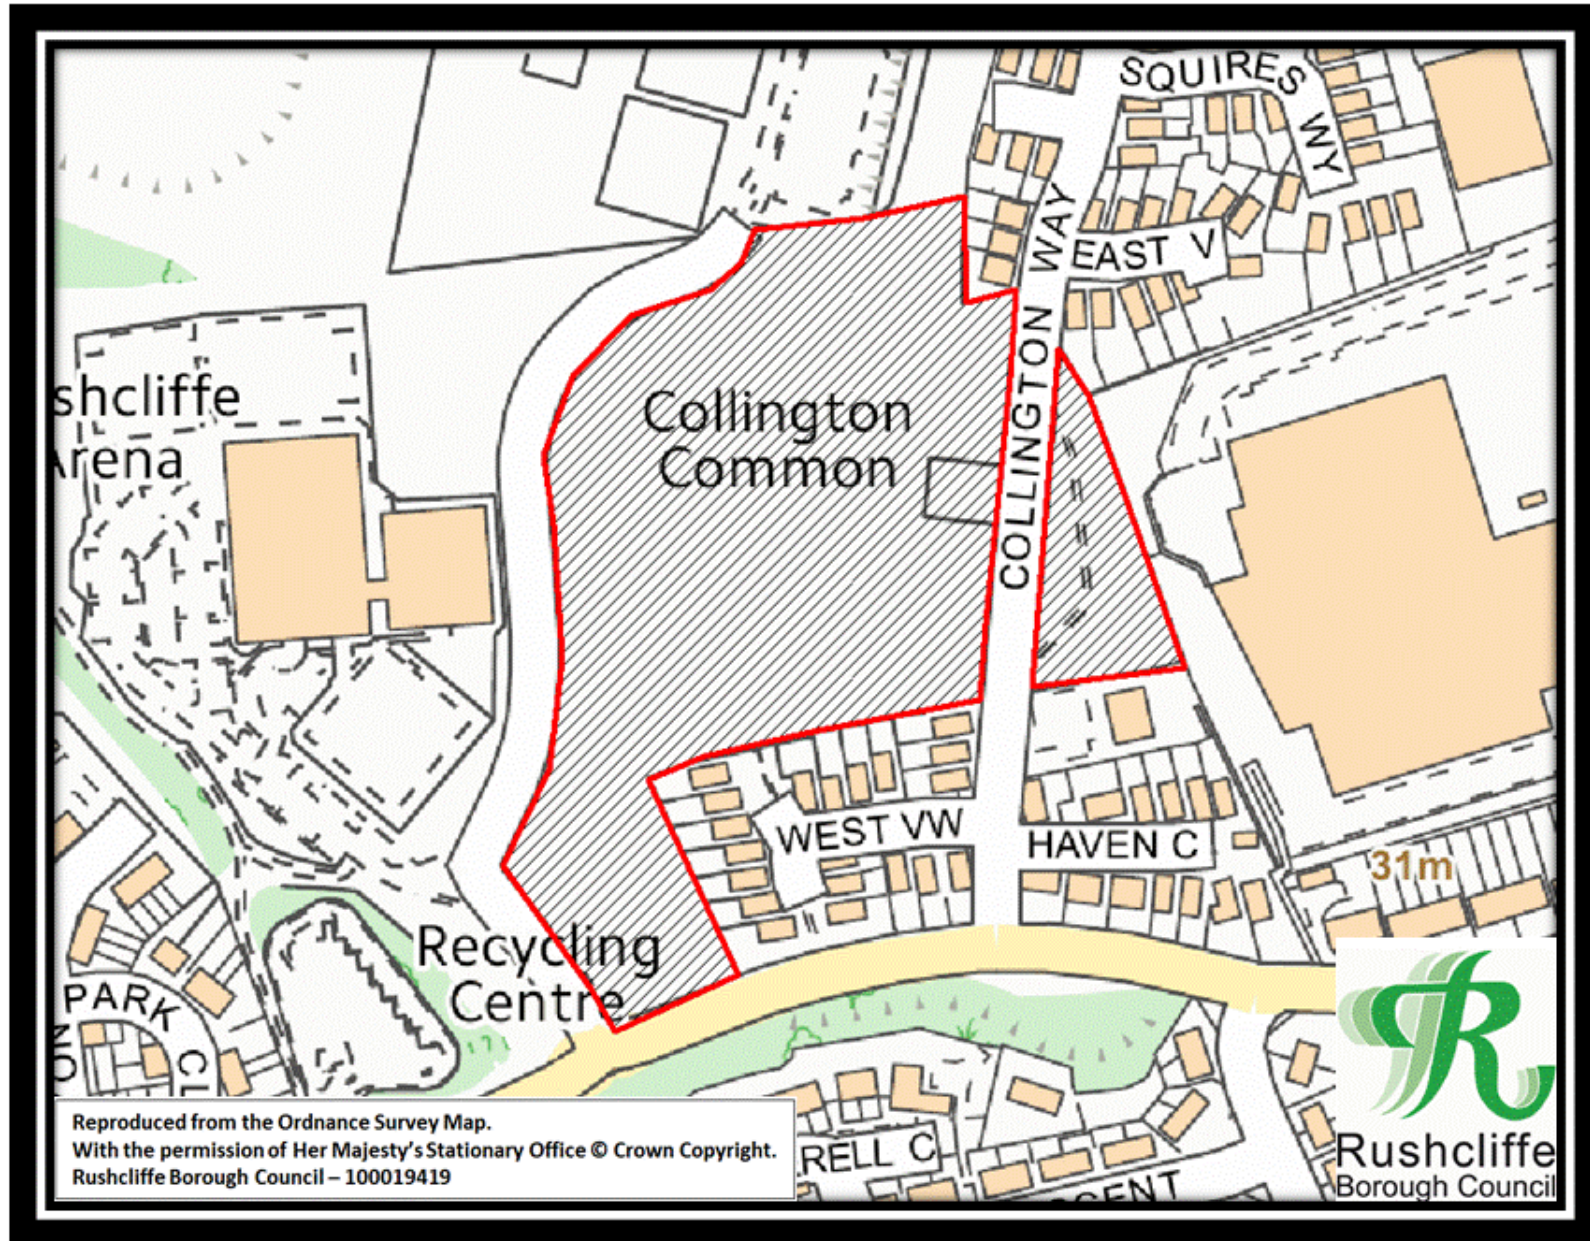

SCHEDULE

The land shown edged black on Figure 1 and red on Figures 2 to 22 and described in the following Lists, which Figures and Lists form part of this Order.

**Figure 1 - Indicative plan showing the whole area of the Rushcliffe PSPO No.1 of 2017**

Figure 2 – Adbolton Playing Field

**Figure 3 – Alford Road Playing Field**

**Figure 4 – Boundary Road Playing Field**

**Figure 5 – Buckfast Way Open Space**

Figure 6 – Collington Common Open Space

**Figure 7 – Denton Drive Play Area**

Figure 8 – Edwalton Golf Course

**Figure 9 – Gamston Play Area**

Figure 10 – Grantham Canal Tow Path North

Figure 11 – Grantham Canal Tow Path South

Figure 12 – The Green Line North

Figure 13 – The Green Line South

Figure 14 – Gresham Playing Fields

**Figure 15 – Greythorn Drive Playing Field**

Figure 16 – Oak Tree Close Play Area

Figure 17 – Sharphill Wood

Figure 18 – Lady Bay and The Hook

**Figure 19 – Trent Bridge Ward North**