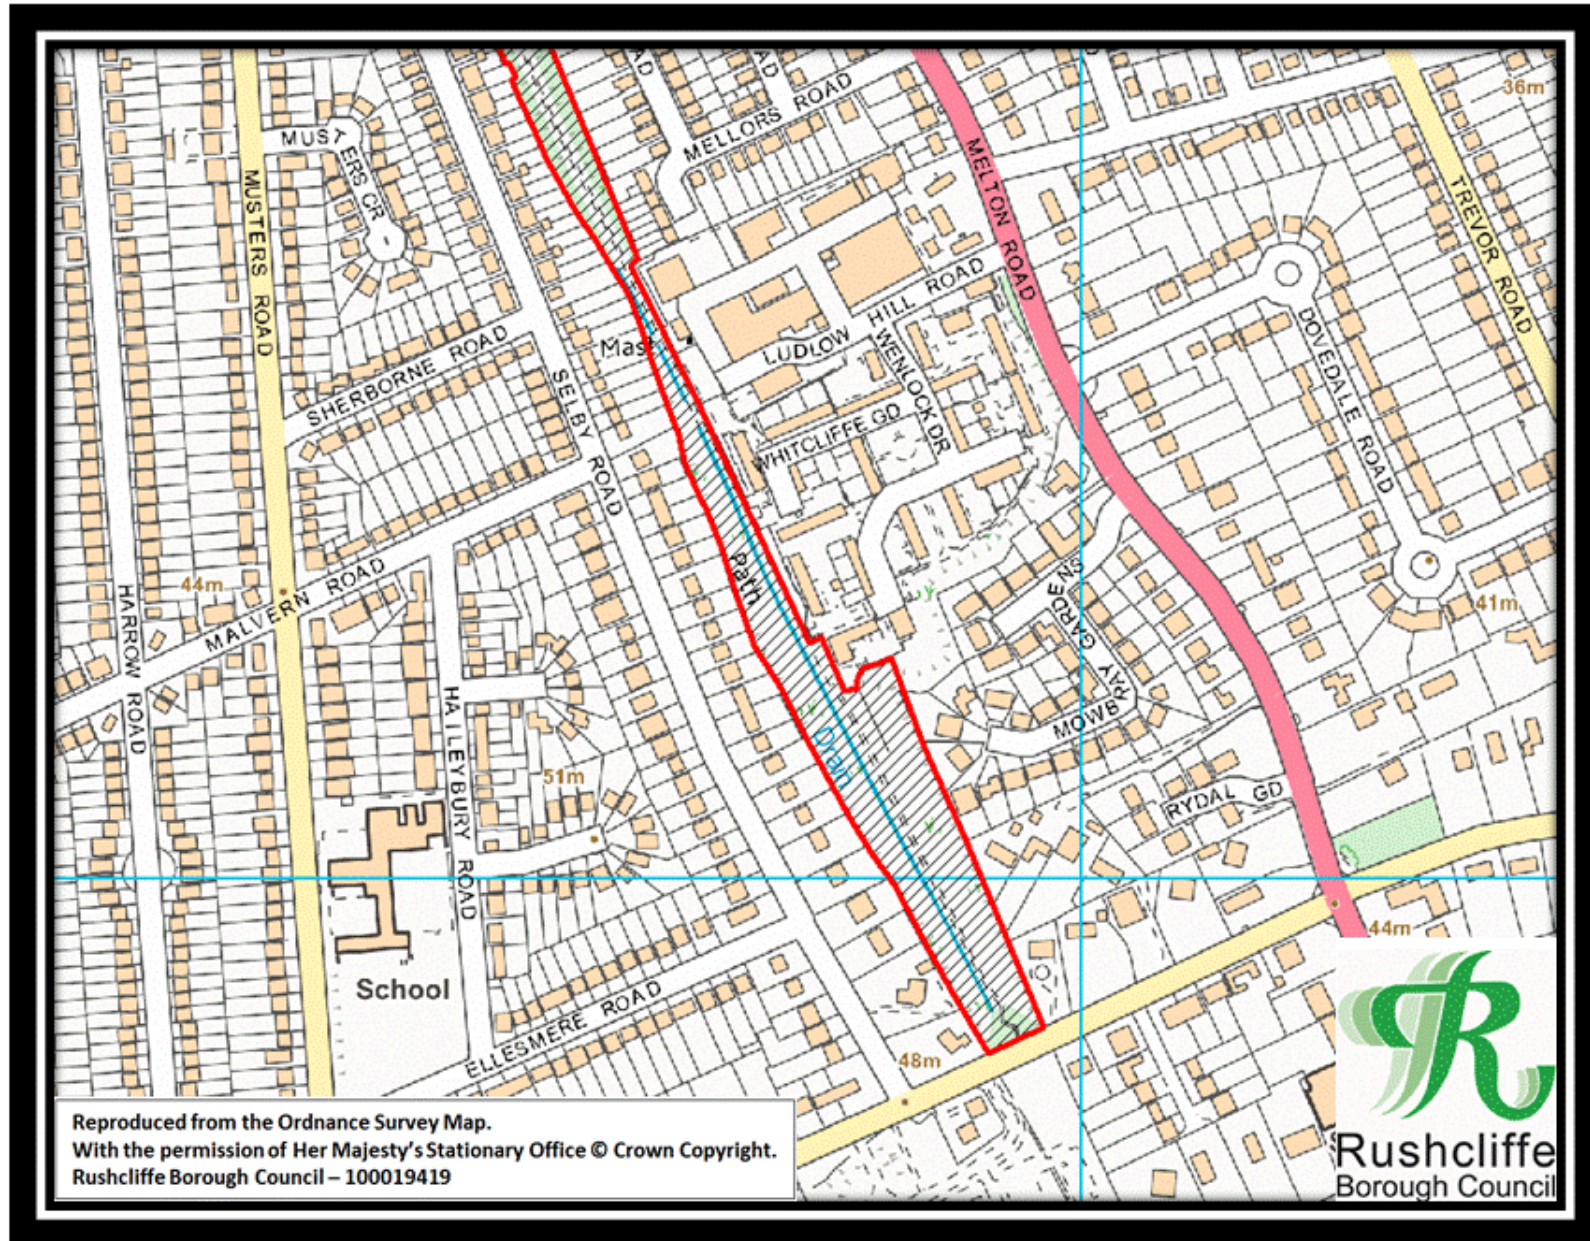

SCHEDULE

The land shown edged black on Figure 1 and red on Figures 2 to 22 and described in the following Lists, which Figures and Lists form part of this Order.

**Figure 1 - Indicative plan showing the whole area of the Rushcliffe PSPO No.1 of 2017**

Figure 8 – Edwalton Golf Course

**Figure 9 – Gamston Play Area**

Figure 10 – Grantham Canal Tow Path North

Figure 11 – Grantham Canal Tow Path South

Figure 12 – The Green Line North

Figure 13 – The Green Line South

Figure 14 – Gresham Playing Fields

**Figure 15 – Greythorn Drive Playing Field**

Figure 16 – Oak Tree Close Play Area

Figure 17 – Sharphill Wood

Figure 18 – Lady Bay and The Hook

**Figure 19 – Trent Bridge Ward North**

**Figure 20 – Trent Bridge Ward South**

**Figure 21 – West Park**

**Figure 22 Lyme Park Pond and Broadstone Close Pond**