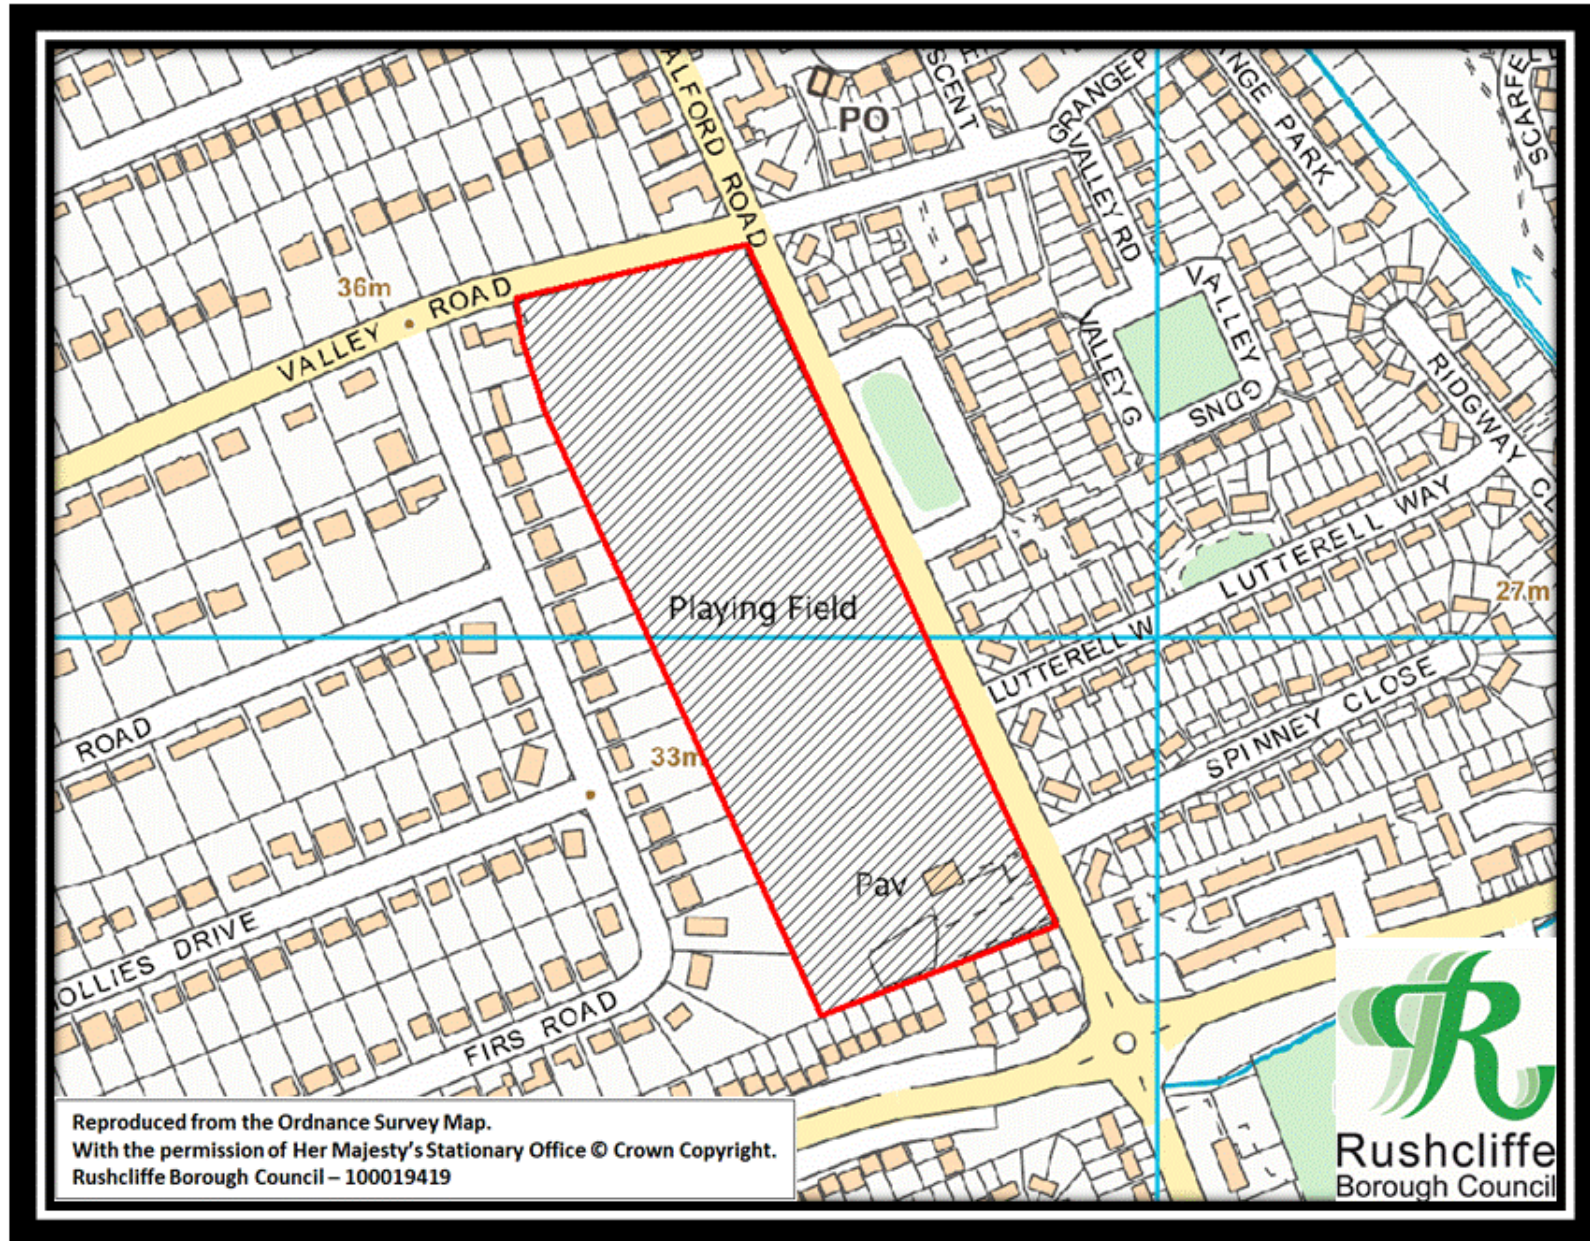

SCHEDULE

The land shown edged black on Figure 1 and red on Figures 2 to 22 and described in the following Lists, which Figures and Lists form part of this Order.

**Figure 1 - Indicative plan showing the whole area of the Rushcliffe PSPO No.1 of 2017**

Figure 2 – Adbolton Playing Field

**Figure 3 – Alford Road Playing Field**

**Figure 4 – Boundary Road Playing Field**

**Figure 5 – Buckfast Way Open Space**

Figure 6 – Collington Common Open Space

**Figure 7 – Denton Drive Play Area**

Figure 8 – Edwalton Golf Course

**Figure 9 – Gamston Play Area**

Figure 10 – Grantham Canal Tow Path North

Figure 11 – Grantham Canal Tow Path South

Figure 12 – The Green Line North

Figure 13 – The Green Line South

Figure 14 – Gresham Playing Fields

**Figure 15 – Greythorn Drive Playing Field**

Figure 16 – Oak Tree Close Play Area

Figure 17 – Sharphill Wood

Figure 18 – Lady Bay and The Hook

**Figure 19 – Trent Bridge Ward North**