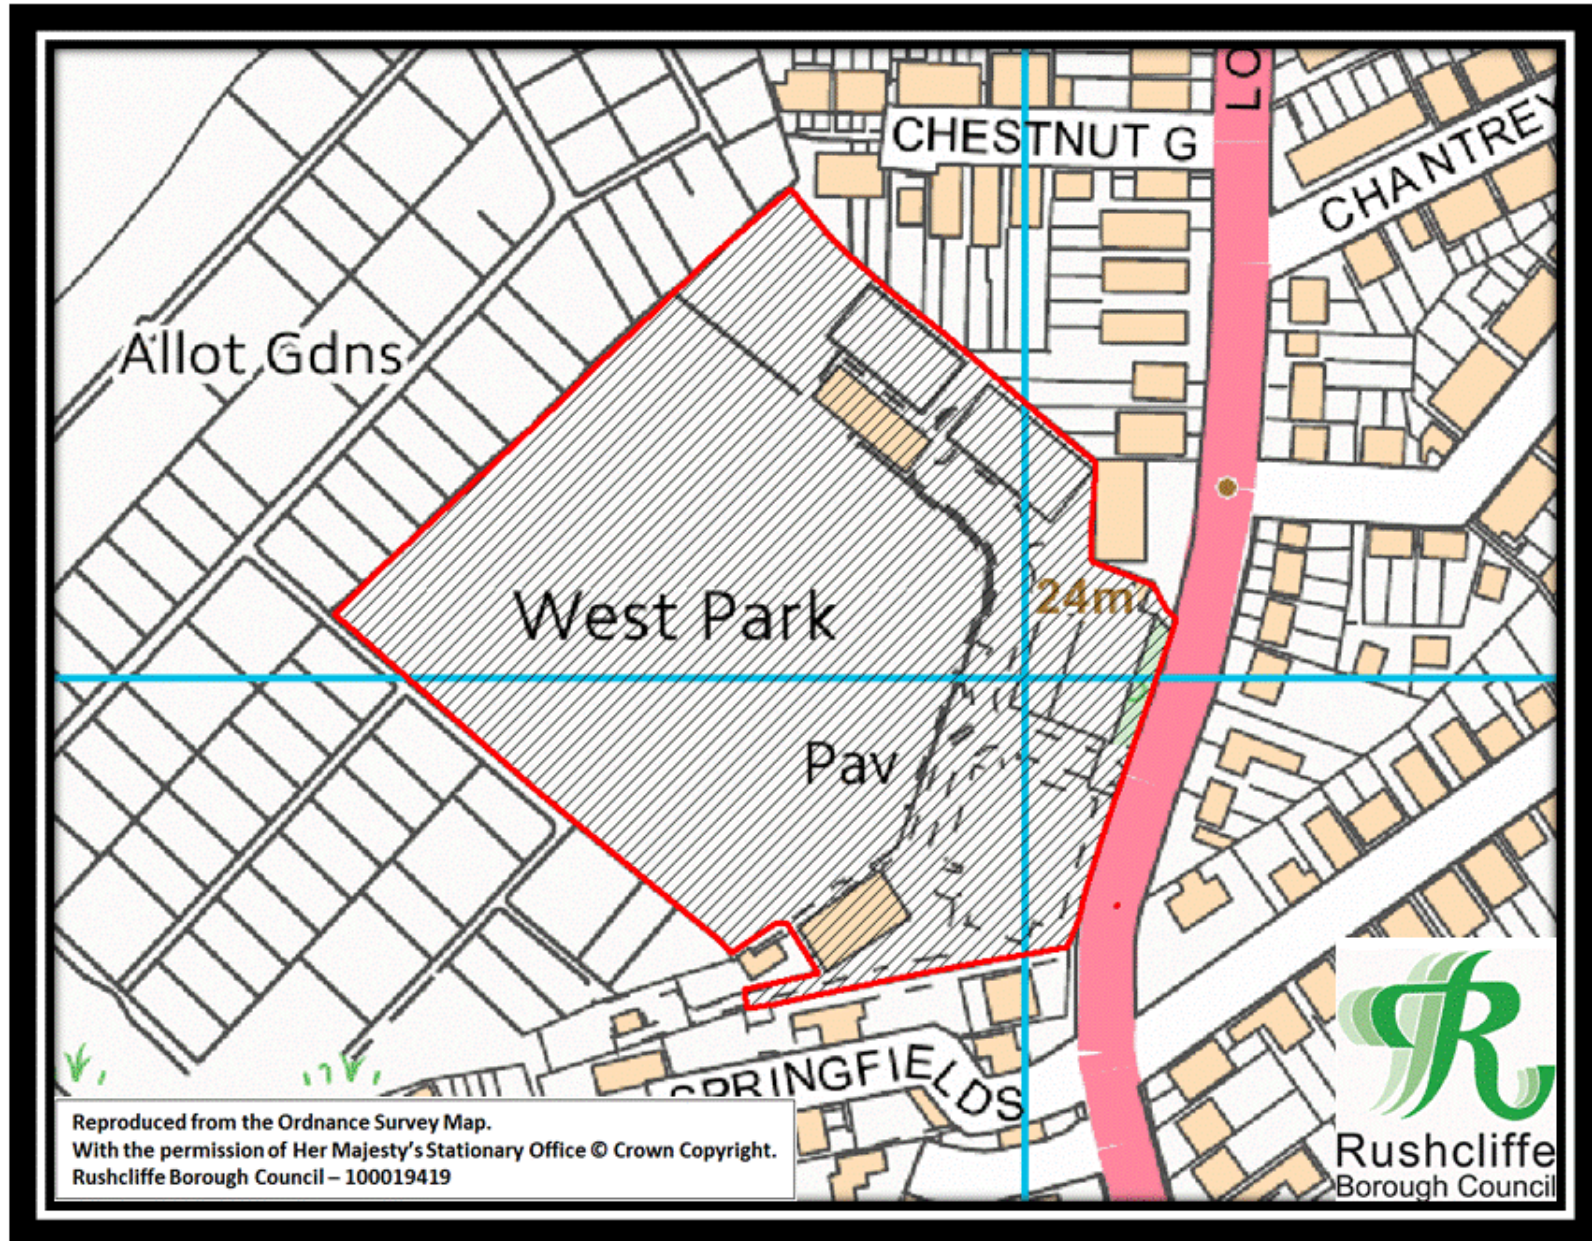

SCHEDULE

The land shown edged black on Figure 1 and red on Figures 2 to 22 and described in the following Lists, which Figures and Lists form part of this Order.

**Figure 1 - Indicative plan showing the whole area of the Rushcliffe PSPO No.1 of 2017**

Figure 8 – Edwalton Golf Course

**Figure 9 – Gamston Play Area**

Figure 10 – Grantham Canal Tow Path North

Figure 11 – Grantham Canal Tow Path South

Figure 12 – The Green Line North

Figure 13 – The Green Line South

Figure 14 – Gresham Playing Fields

**Figure 15 – Greythorn Drive Playing Field**

Figure 16 – Oak Tree Close Play Area

Figure 17 – Sharphill Wood

Figure 18 – Lady Bay and The Hook

**Figure 19 – Trent Bridge Ward North**

**Figure 20 – Trent Bridge Ward South**

**Figure 21 – West Park**

**Figure 22 Lyme Park Pond and Broadstone Close Pond**