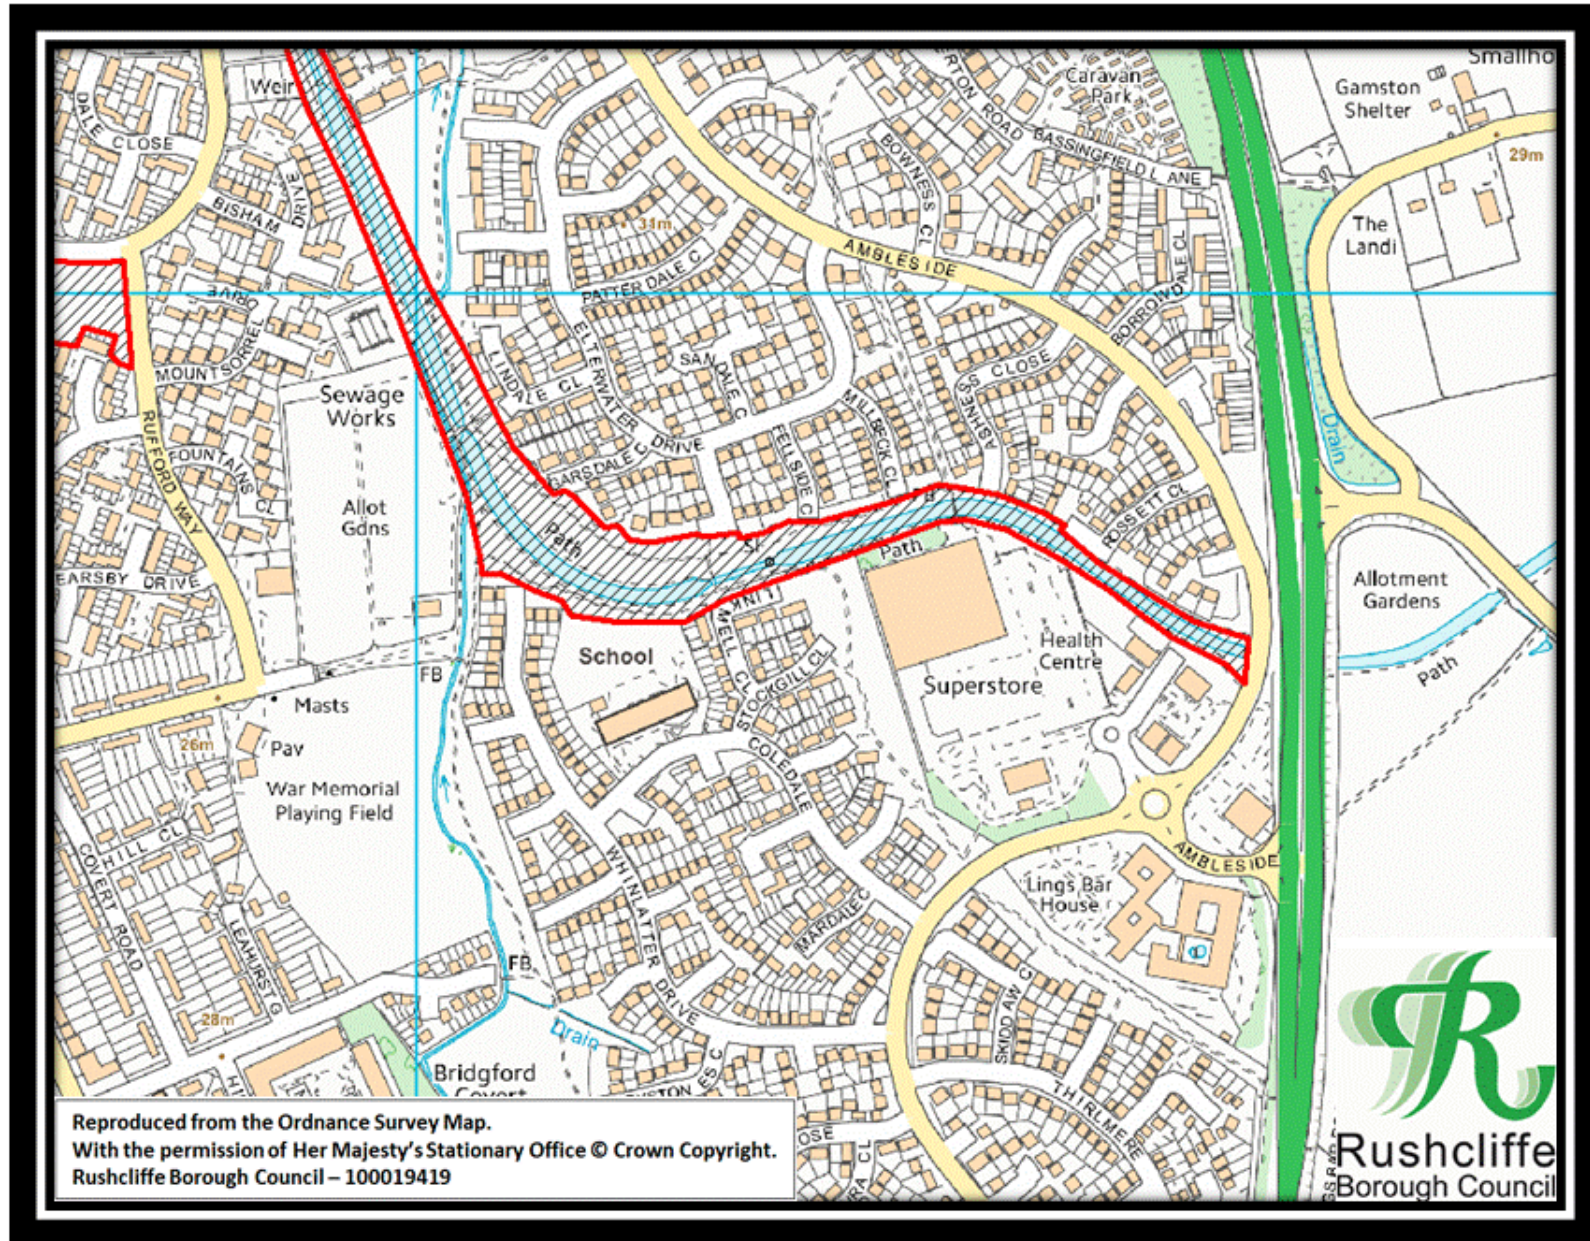

SCHEDULE

The land shown edged black on Figure 1 and red on Figures 2 to 22 and described in the following Lists, which Figures and Lists form part of this Order.

**Figure 1 - Indicative plan showing the whole area of the Rushcliffe PSPO No.1 of 2017**

Figure 8 – Edwalton Golf Course

**Figure 9 – Gamston Play Area**

Figure 10 – Grantham Canal Tow Path North

Figure 11 – Grantham Canal Tow Path South

Figure 12 – The Green Line North

Figure 13 – The Green Line South

Figure 14 – Gresham Playing Fields

**Figure 15 – Greythorn Drive Playing Field**

Figure 16 – Oak Tree Close Play Area

Figure 17 – Sharphill Wood

Figure 18 – Lady Bay and The Hook

**Figure 19 – Trent Bridge Ward North**

**Figure 20 – Trent Bridge Ward South**

**Figure 21 – West Park**

**Figure 22 Lyme Park Pond and Broadstone Close Pond**