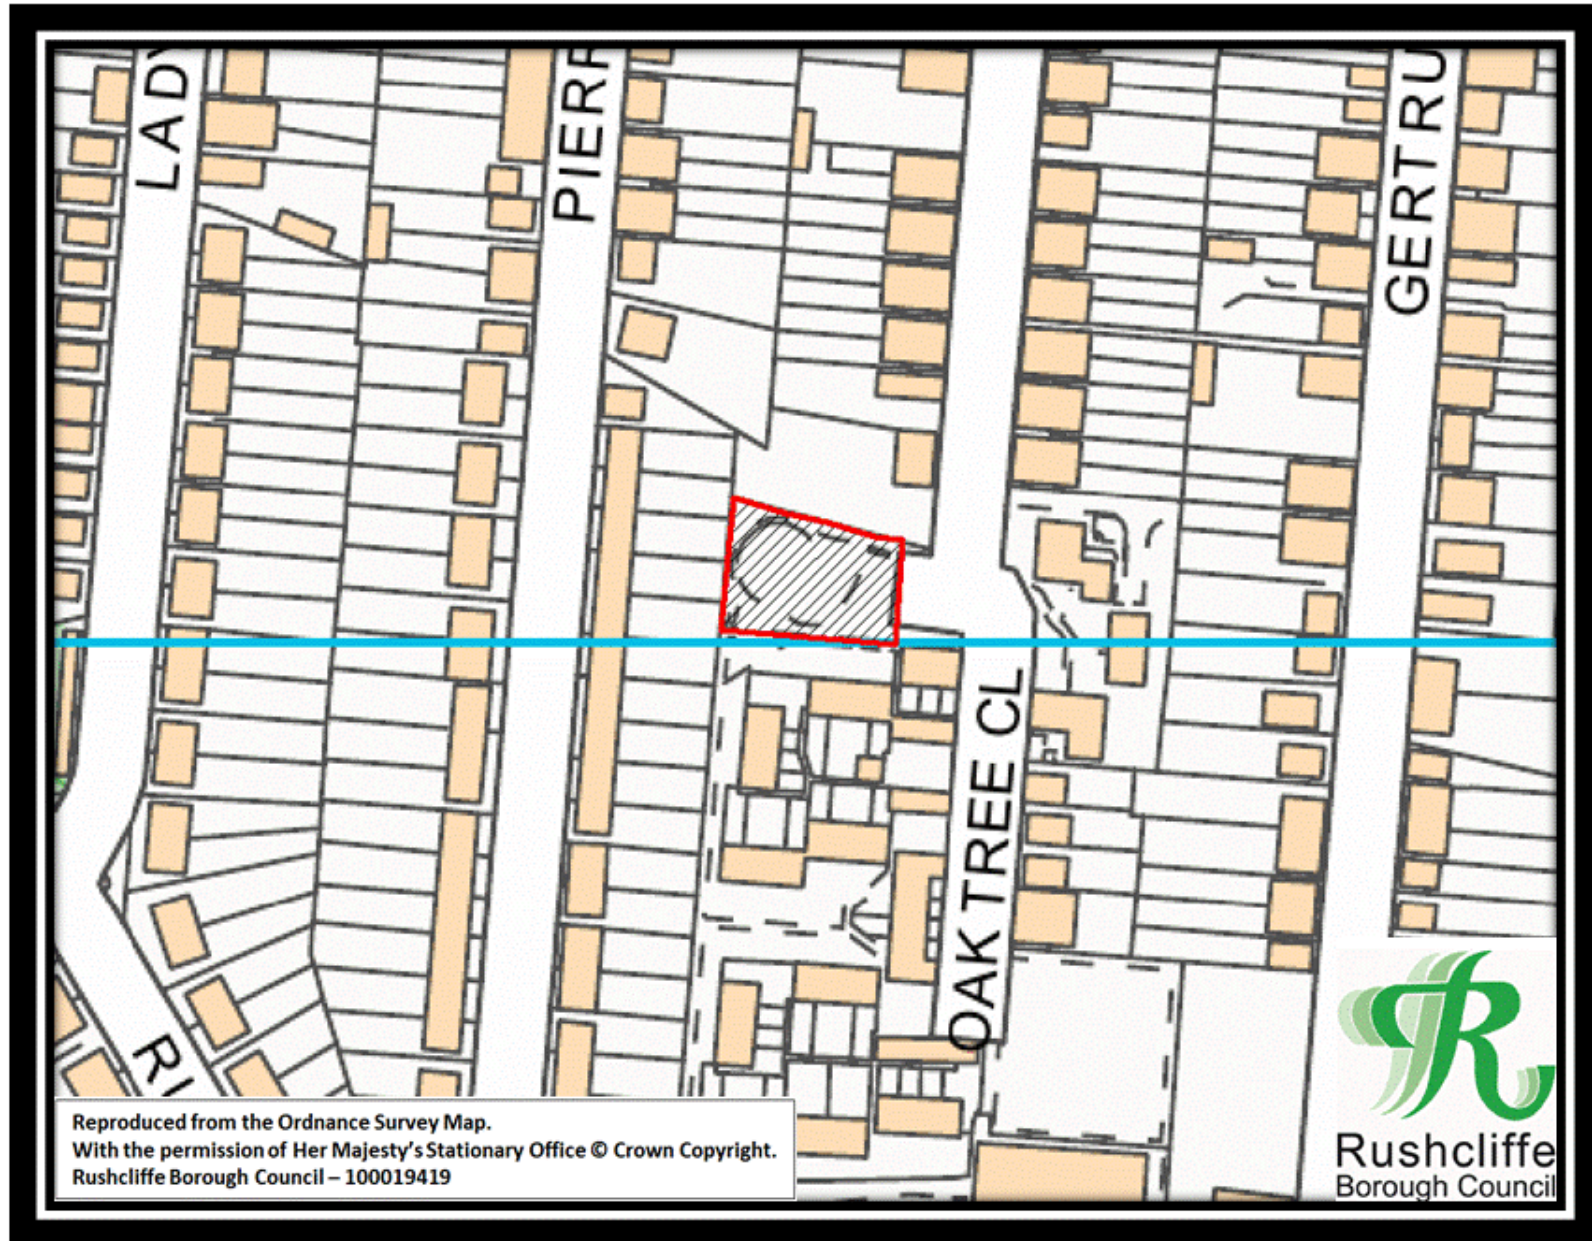

SCHEDULE

The land shown edged black on Figure 1 and red on Figures 2 to 22 and described in the following Lists, which Figures and Lists form part of this Order.

**Figure 1 - Indicative plan showing the whole area of the Rushcliffe PSPO No.1 of 2017**

Figure 8 – Edwalton Golf Course

**Figure 9 – Gamston Play Area**

Figure 10 – Grantham Canal Tow Path North

Figure 11 – Grantham Canal Tow Path South

Figure 12 – The Green Line North

Figure 13 – The Green Line South

Figure 14 – Gresham Playing Fields

**Figure 15 – Greythorn Drive Playing Field**

Figure 16 – Oak Tree Close Play Area

Figure 17 – Sharphill Wood

Figure 18 – Lady Bay and The Hook

**Figure 19 – Trent Bridge Ward North**

**Figure 20 – Trent Bridge Ward South**

**Figure 21 – West Park**

**Figure 22 Lyme Park Pond and Broadstone Close Pond**