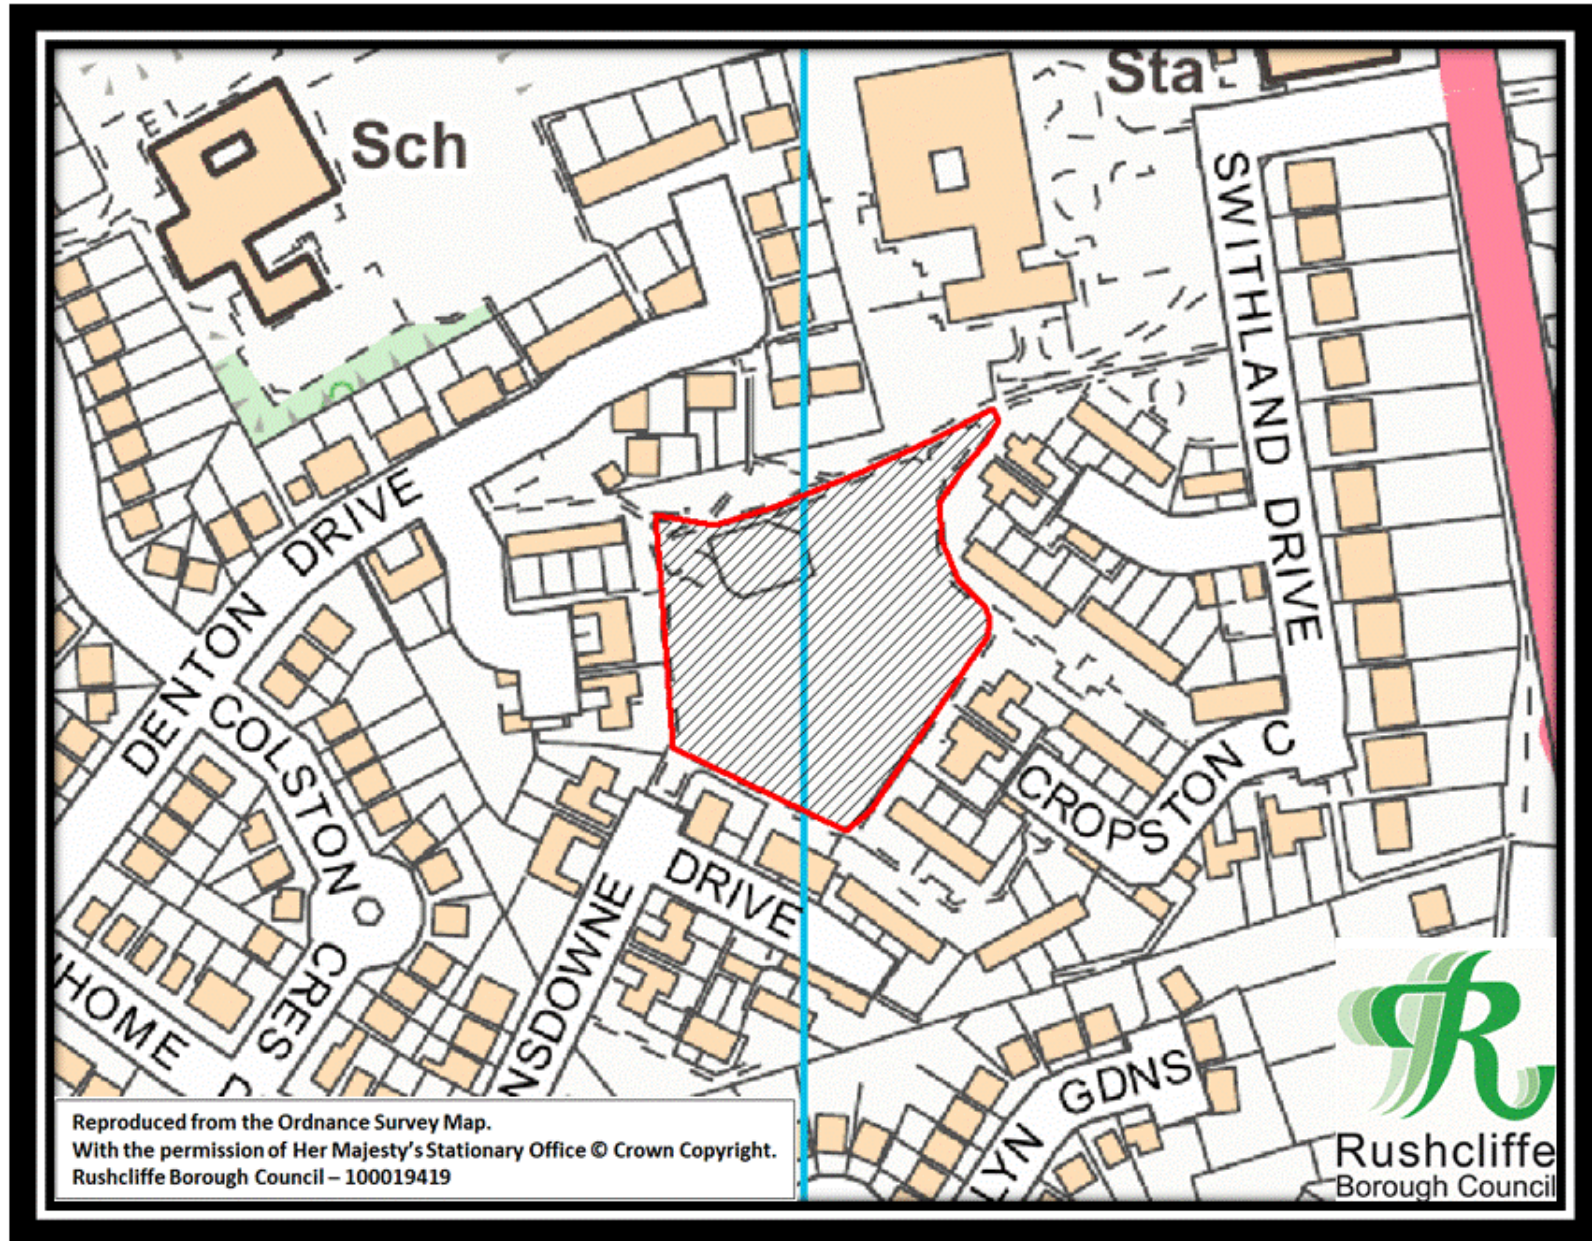

SCHEDULE

The land shown edged black on Figure 1 and red on Figures 2 to 22 and described in the following Lists, which Figures and Lists form part of this Order.

**Figure 1 - Indicative plan showing the whole area of the Rushcliffe PSPO No.1 of 2017**

Figure 2 – Adbolton Playing Field

**Figure 3 – Alford Road Playing Field**

**Figure 4 – Boundary Road Playing Field**

**Figure 5 – Buckfast Way Open Space**

Figure 6 – Collington Common Open Space

**Figure 7 – Denton Drive Play Area**

Figure 8 – Edwalton Golf Course

**Figure 9 – Gamston Play Area**

Figure 10 – Grantham Canal Tow Path North

Figure 11 – Grantham Canal Tow Path South

Figure 12 – The Green Line North

Figure 13 – The Green Line South

**Figure 20 – Trent Bridge Ward South**

**Figure 21 – West Park**

**Figure 22 Lyme Park Pond and Broadstone Close Pond**