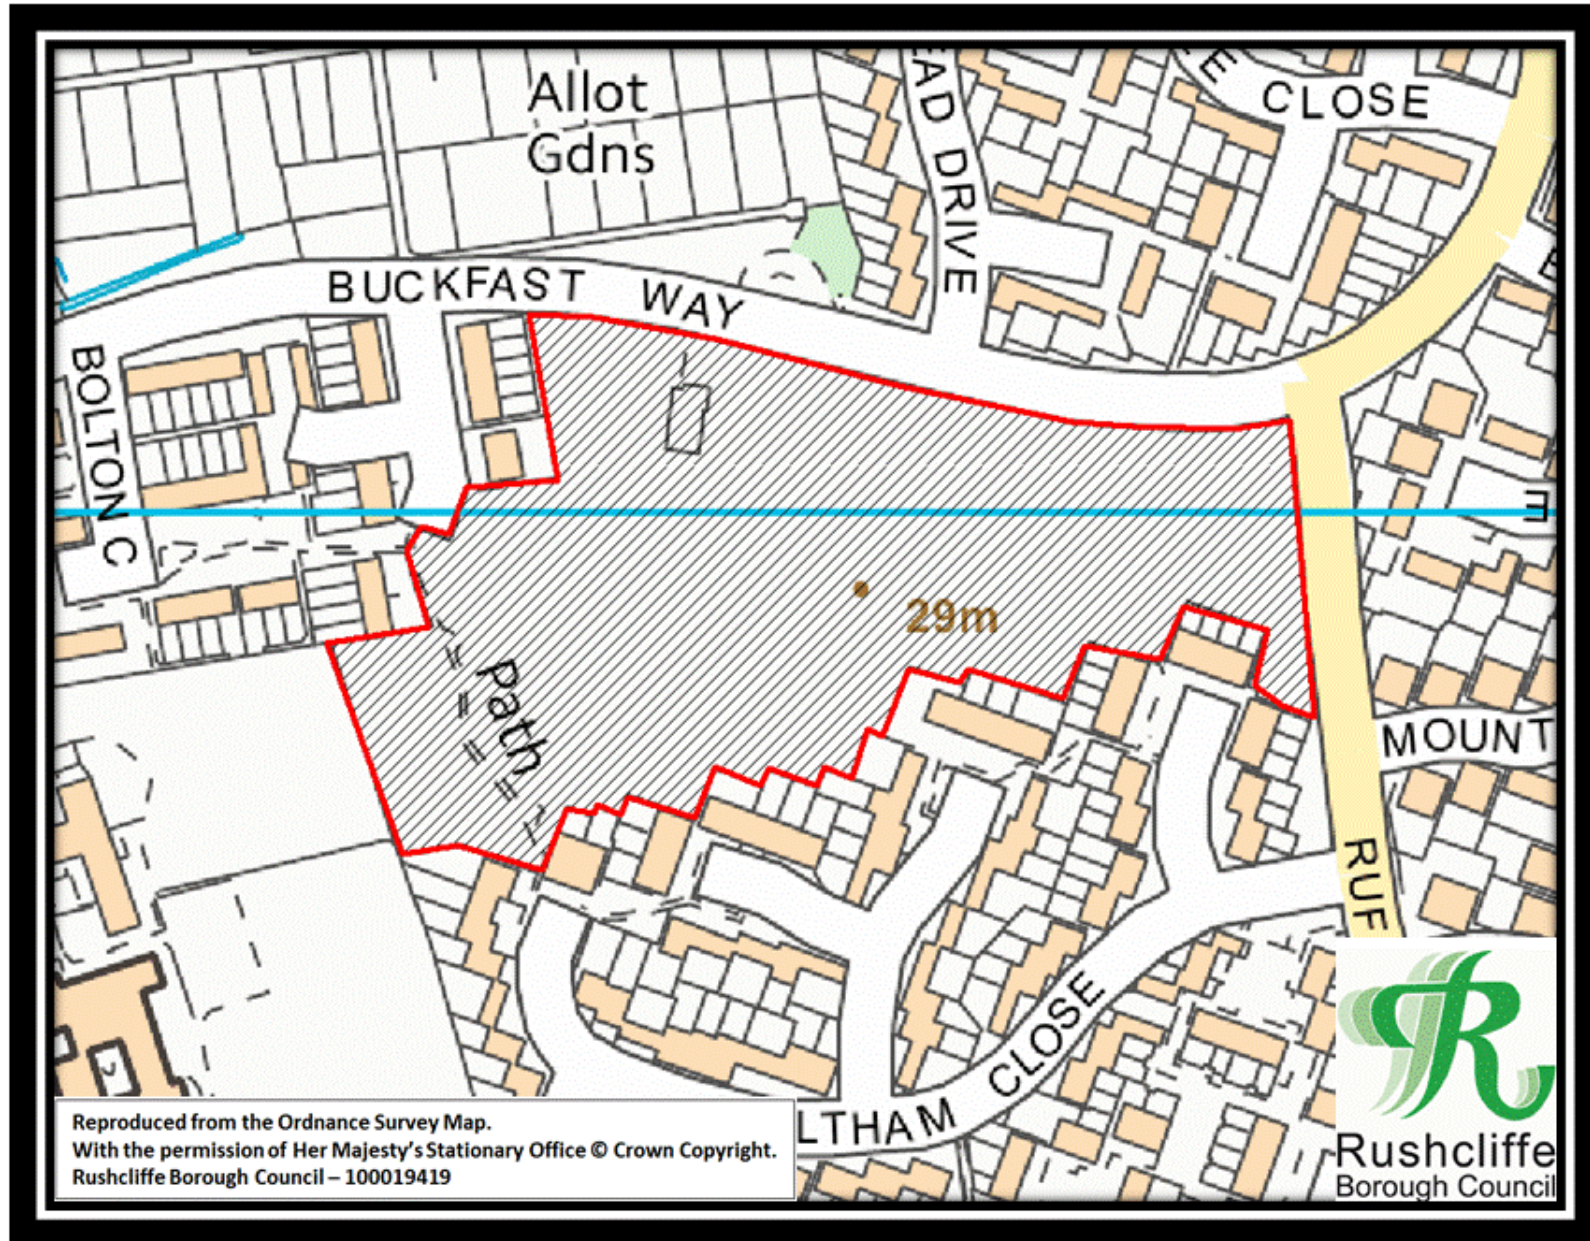

SCHEDULE

The land shown edged black on Figure 1 and red on Figures 2 to 22 and described in the following Lists, which Figures and Lists form part of this Order.

**Figure 1 - Indicative plan showing the whole area of the Rushcliffe PSPO No.1 of 2017**

Figure 2 – Adbolton Playing Field

**Figure 3 – Alford Road Playing Field**

**Figure 4 – Boundary Road Playing Field**

**Figure 5 – Buckfast Way Open Space**

Figure 6 – Collington Common Open Space

**Figure 7 – Denton Drive Play Area**

Figure 8 – Edwalton Golf Course

**Figure 9 – Gamston Play Area**

Figure 10 – Grantham Canal Tow Path North

Figure 11 – Grantham Canal Tow Path South

Figure 12 – The Green Line North

Figure 13 – The Green Line South

Figure 14 – Gresham Playing Fields

**Figure 15 – Greythorn Drive Playing Field**

Figure 16 – Oak Tree Close Play Area

Figure 17 – Sharphill Wood

Figure 18 – Lady Bay and The Hook

**Figure 19 – Trent Bridge Ward North**