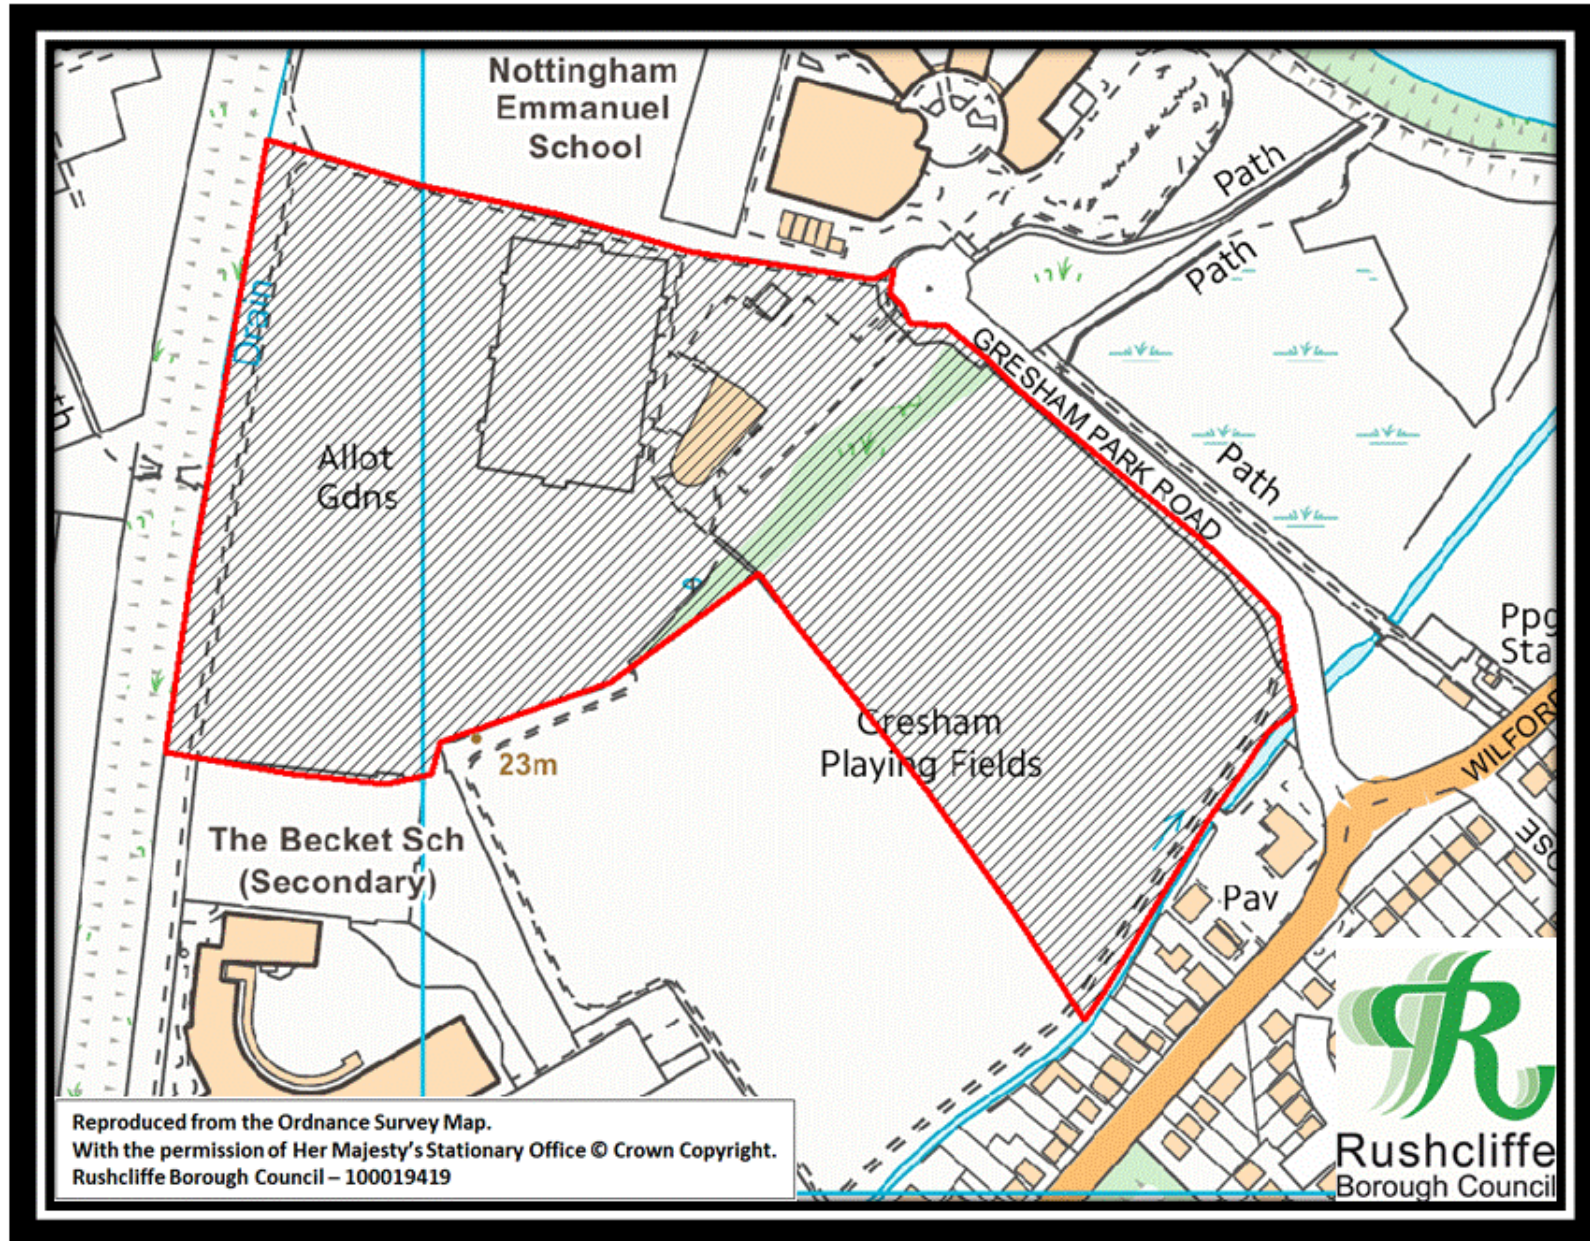

SCHEDULE

The land shown edged black on Figure 1 and red on Figures 2 to 22 and described in the following Lists, which Figures and Lists form part of this Order.

**Figure 1 - Indicative plan showing the whole area of the Rushcliffe PSPO No.1 of 2017**

Figure 8 – Edwalton Golf Course

**Figure 9 – Gamston Play Area**

Figure 10 – Grantham Canal Tow Path North

Figure 11 – Grantham Canal Tow Path South

Figure 12 – The Green Line North

Figure 13 – The Green Line South

Figure 14 – Gresham Playing Fields

**Figure 15 – Greythorn Drive Playing Field**

Figure 16 – Oak Tree Close Play Area

Figure 17 – Sharphill Wood

Figure 18 – Lady Bay and The Hook

**Figure 19 – Trent Bridge Ward North**

**Figure 20 – Trent Bridge Ward South**

**Figure 21 – West Park**

**Figure 22 Lyme Park Pond and Broadstone Close Pond**