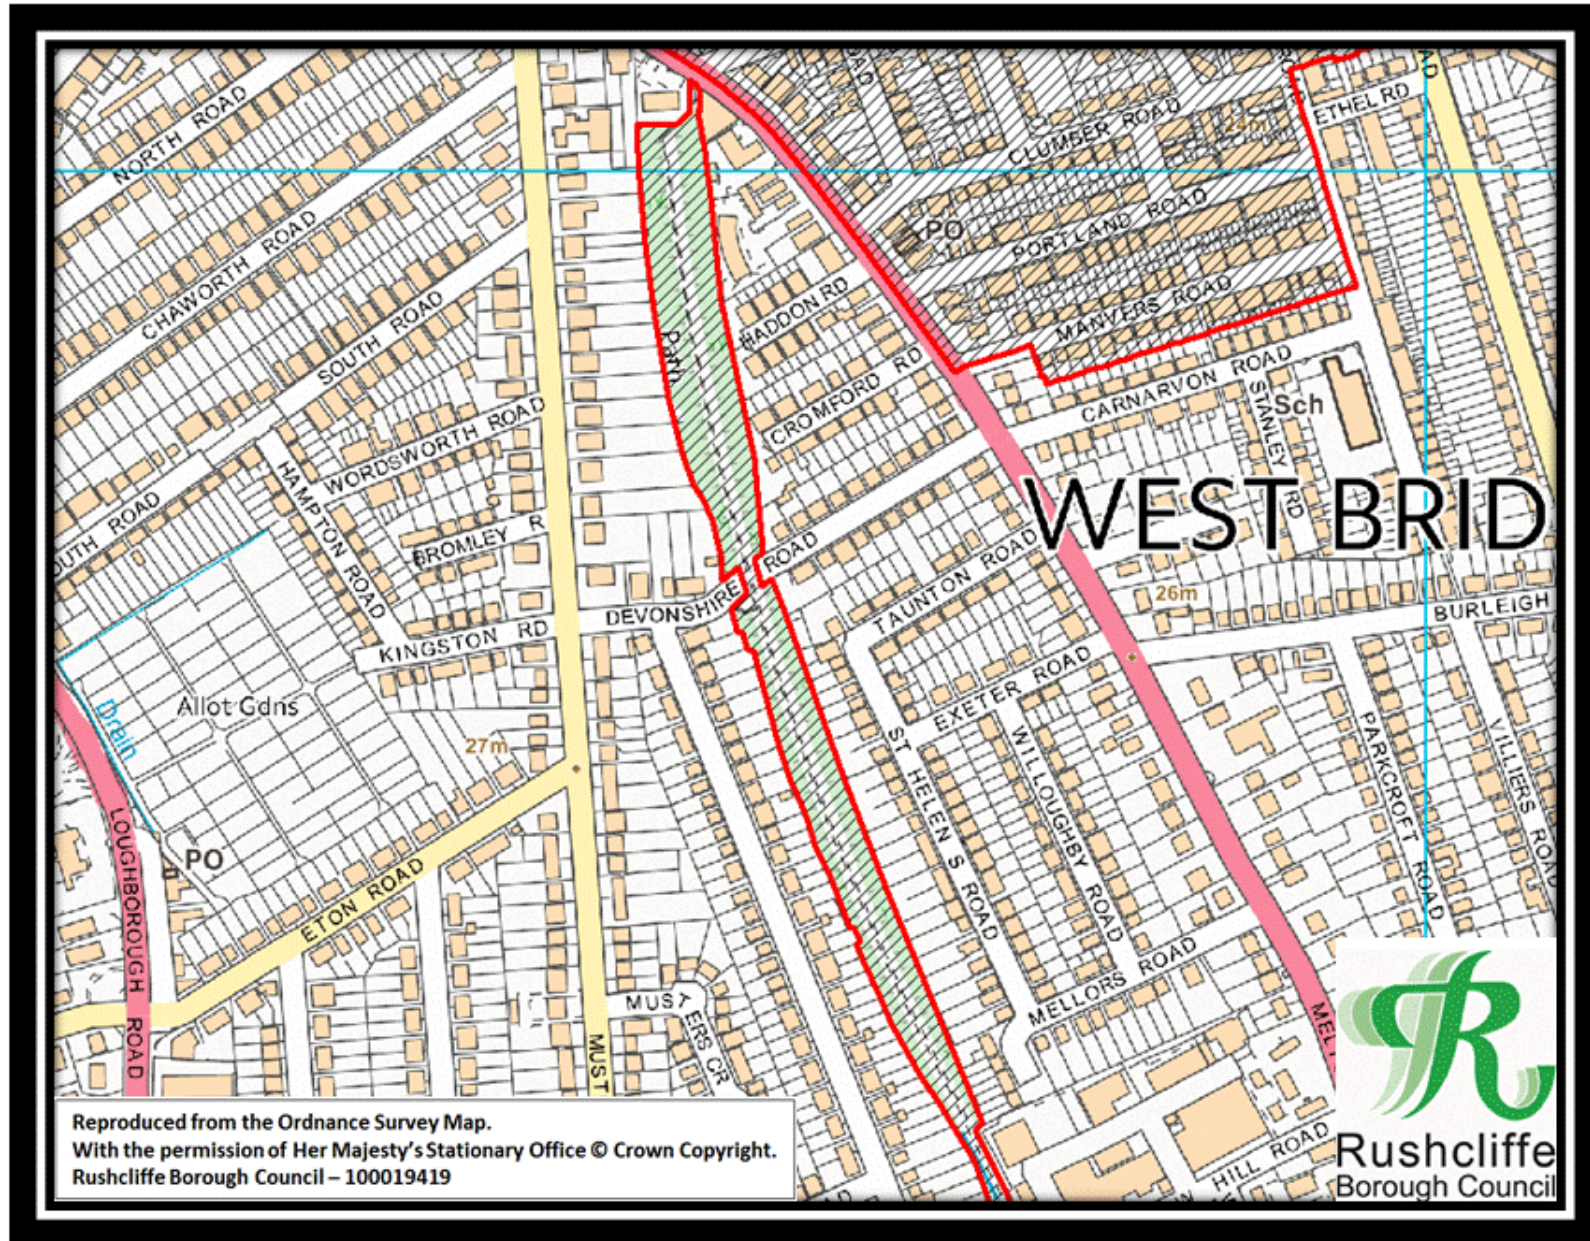

SCHEDULE

The land shown edged black on Figure 1 and red on Figures 2 to 22 and described in the following Lists, which Figures and Lists form part of this Order.

**Figure 1 - Indicative plan showing the whole area of the Rushcliffe PSPO No.1 of 2017**

Figure 8 – Edwalton Golf Course

**Figure 9 – Gamston Play Area**

Figure 10 – Grantham Canal Tow Path North

Figure 11 – Grantham Canal Tow Path South

Figure 12 – The Green Line North

Figure 13 – The Green Line South

Figure 14 – Gresham Playing Fields

**Figure 15 – Greythorn Drive Playing Field**

Figure 16 – Oak Tree Close Play Area

Figure 17 – Sharphill Wood

Figure 18 – Lady Bay and The Hook

**Figure 19 – Trent Bridge Ward North**

**Figure 20 – Trent Bridge Ward South**

**Figure 21 – West Park**

**Figure 22 Lyme Park Pond and Broadstone Close Pond**