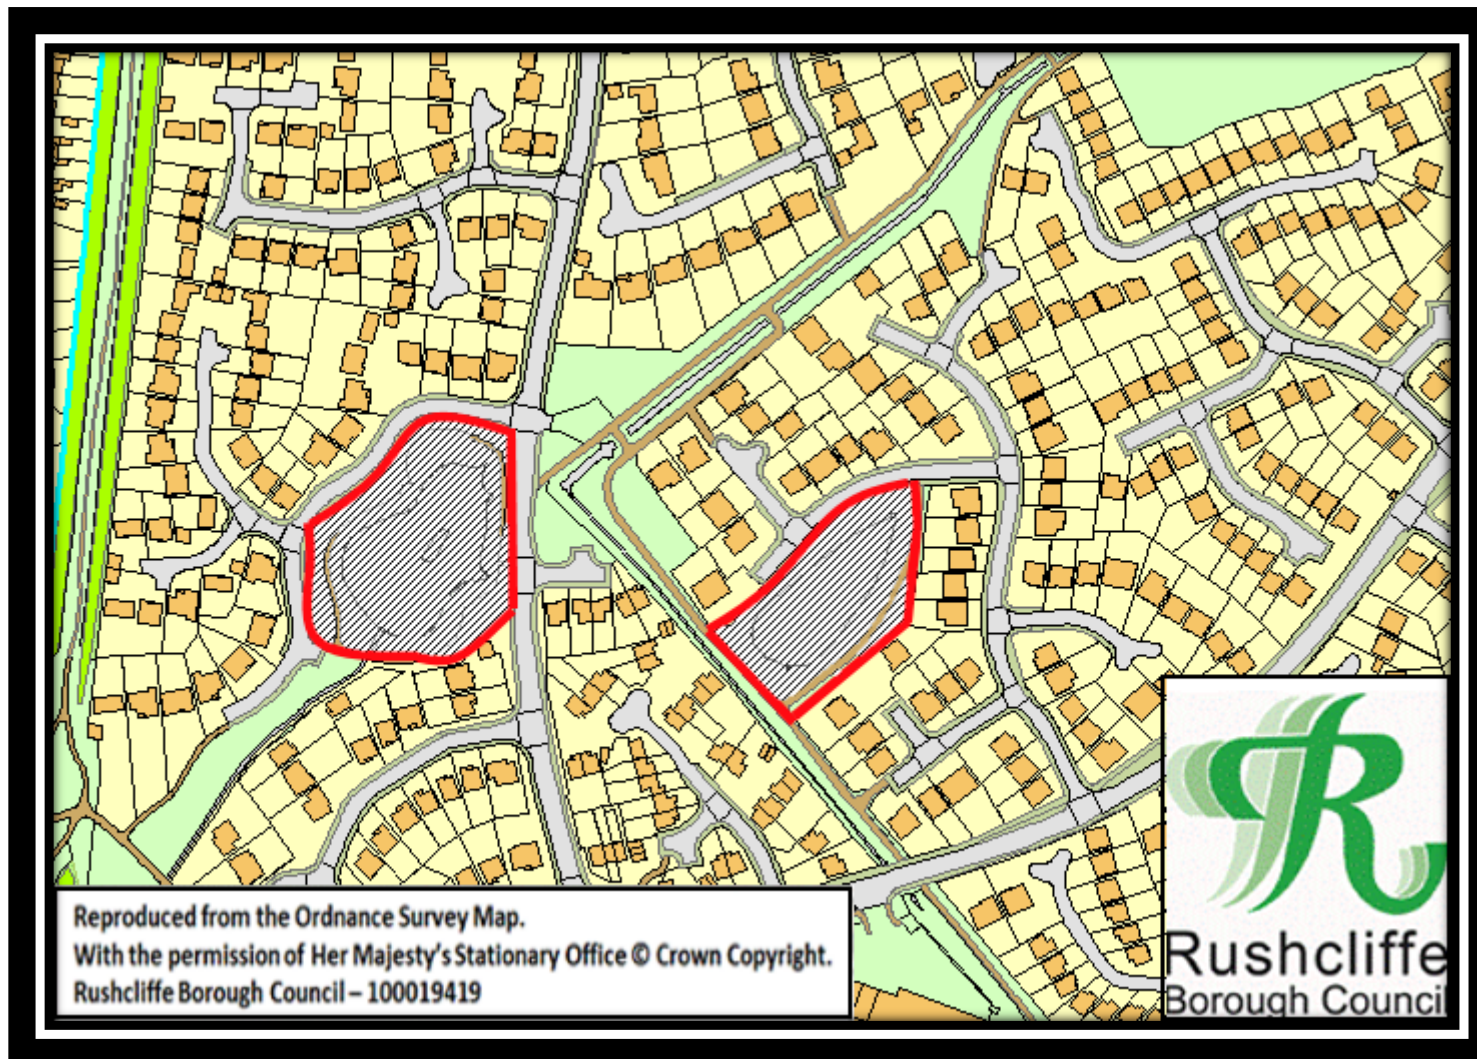

SCHEDULE

The land shown edged black on Figure 1 and red on Figures 2 to 22 and described in the following Lists, which Figures and Lists form part of this Order.

**Figure 1 - Indicative plan showing the whole area of the Rushcliffe PSPO No.1 of 2017**

Figure 8 – Edwalton Golf Course

**Figure 9 – Gamston Play Area**

Figure 10 – Grantham Canal Tow Path North

Figure 11 – Grantham Canal Tow Path South

Figure 12 – The Green Line North

Figure 13 – The Green Line South

Figure 14 – Gresham Playing Fields

**Figure 15 – Greythorn Drive Playing Field**

Figure 16 – Oak Tree Close Play Area

Figure 17 – Sharphill Wood

Figure 18 – Lady Bay and The Hook

**Figure 19 – Trent Bridge Ward North**

**Figure 20 – Trent Bridge Ward South**

**Figure 21 – West Park**

**Figure 22 Lyme Park Pond and Broadstone Close Pond**