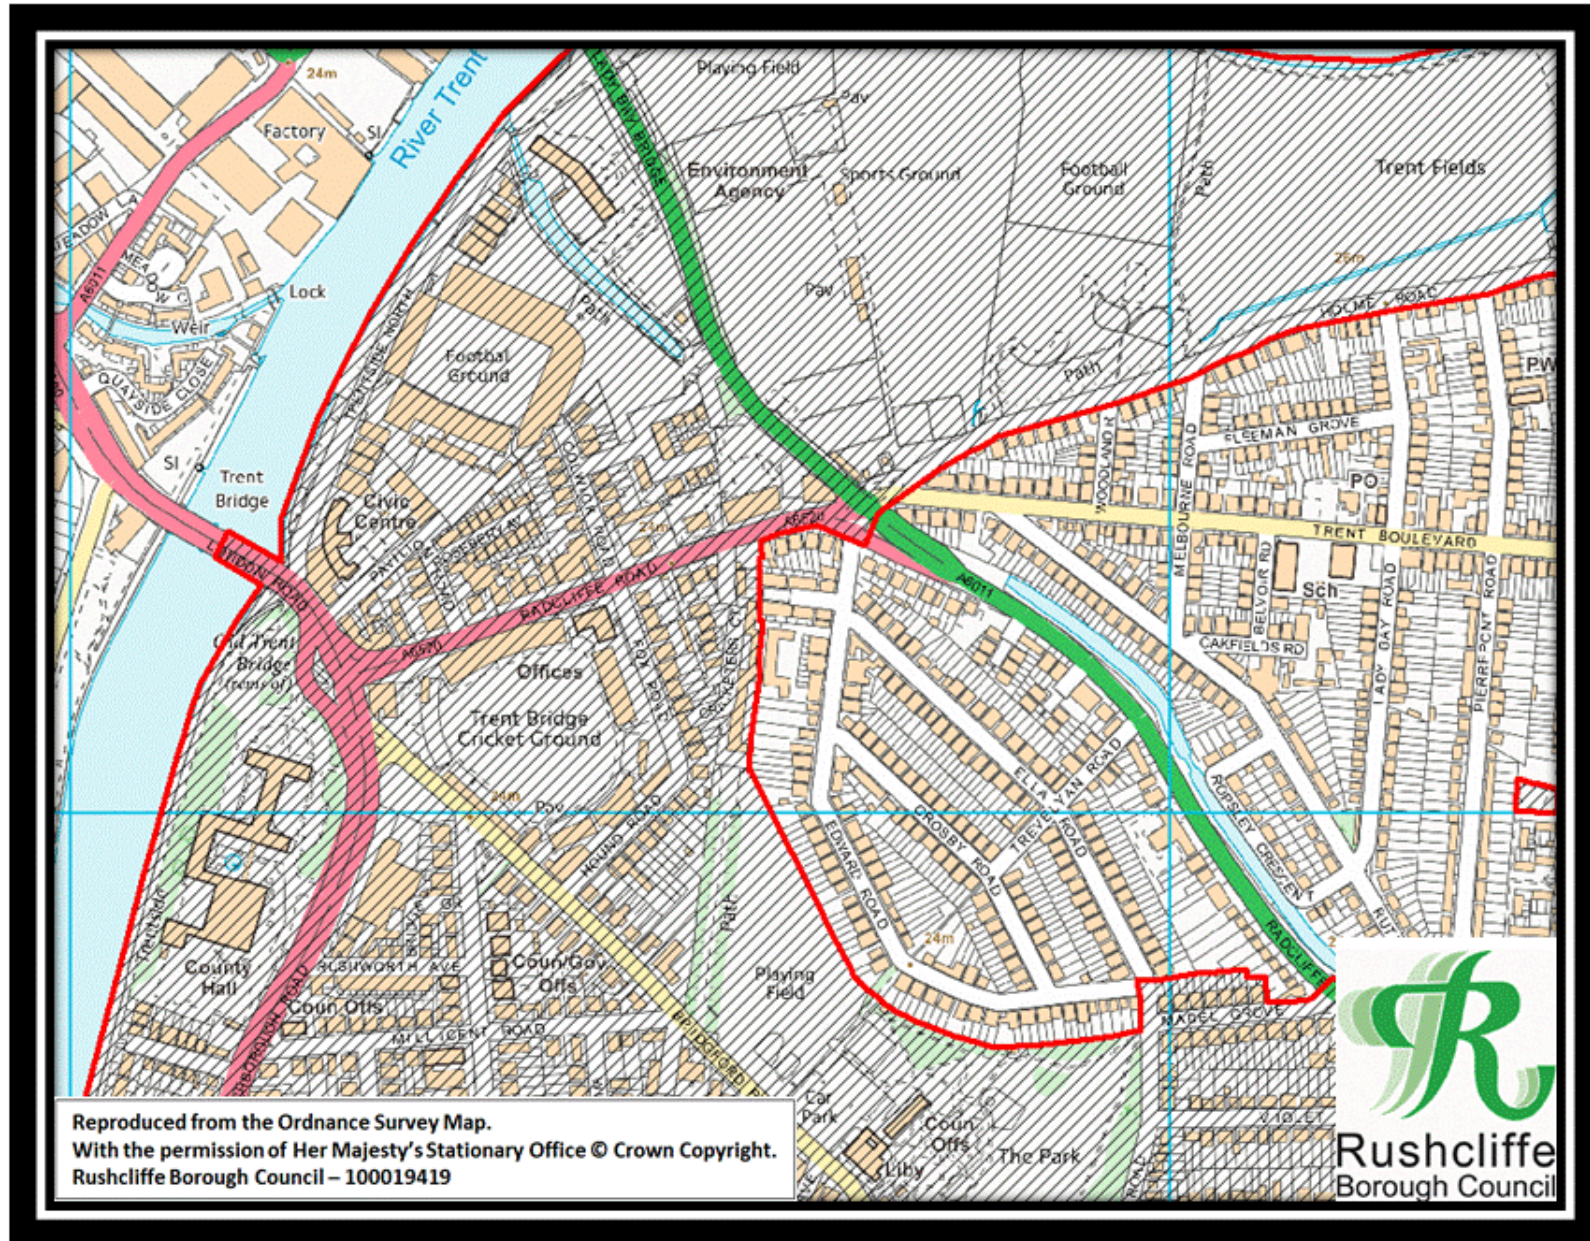

SCHEDULE

The land shown edged black on Figure 1 and red on Figures 2 to 22 and described in the following Lists, which Figures and Lists form part of this Order.

**Figure 1 - Indicative plan showing the whole area of the Rushcliffe PSPO No.1 of 2017**

Figure 8 – Edwalton Golf Course

**Figure 9 – Gamston Play Area**

Figure 10 – Grantham Canal Tow Path North

Figure 11 – Grantham Canal Tow Path South

Figure 12 – The Green Line North

Figure 13 – The Green Line South

Figure 14 – Gresham Playing Fields

**Figure 15 – Greythorn Drive Playing Field**

Figure 16 – Oak Tree Close Play Area

Figure 17 – Sharphill Wood

Figure 18 – Lady Bay and The Hook

**Figure 19 – Trent Bridge Ward North**

**Figure 20 – Trent Bridge Ward South**

**Figure 21 – West Park**

**Figure 22 Lyme Park Pond and Broadstone Close Pond**