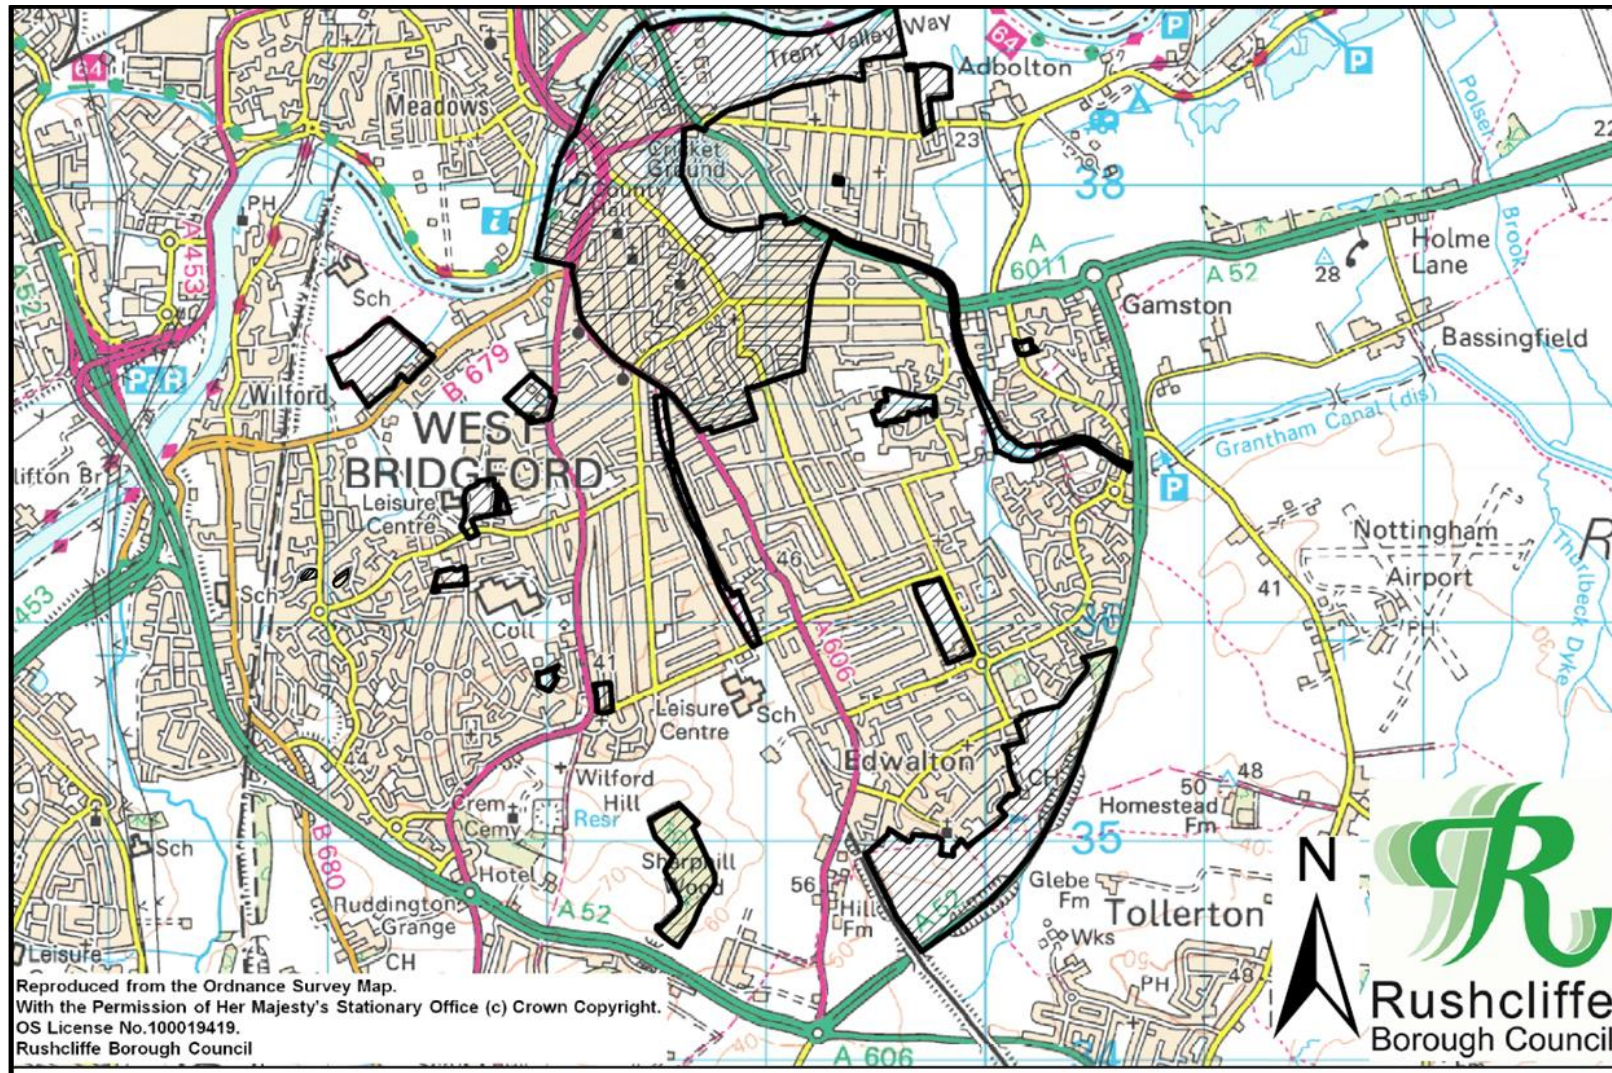

SCHEDULE

The land shown edged black on Figure 1 and red on Figures 2 to 22 and described in the following Lists, which Figures and Lists form part of this Order.

**Figure 1 - Indicative plan showing the whole area of the Rushcliffe PSPO No.1 of 2017**

Figure 8 – Edwalton Golf Course

**Figure 9 – Gamston Play Area**

Figure 10 – Grantham Canal Tow Path North

Figure 11 – Grantham Canal Tow Path South

Figure 12 – The Green Line North

Figure 13 – The Green Line South

Figure 14 – Gresham Playing Fields

**Figure 15 – Greythorn Drive Playing Field**

Figure 16 – Oak Tree Close Play Area

Figure 17 – Sharphill Wood

Figure 18 – Lady Bay and The Hook

**Figure 19 – Trent Bridge Ward North**

**Figure 20 – Trent Bridge Ward South**

**Figure 21 – West Park**

**Figure 22 Lyme Park Pond and Broadstone Close Pond**