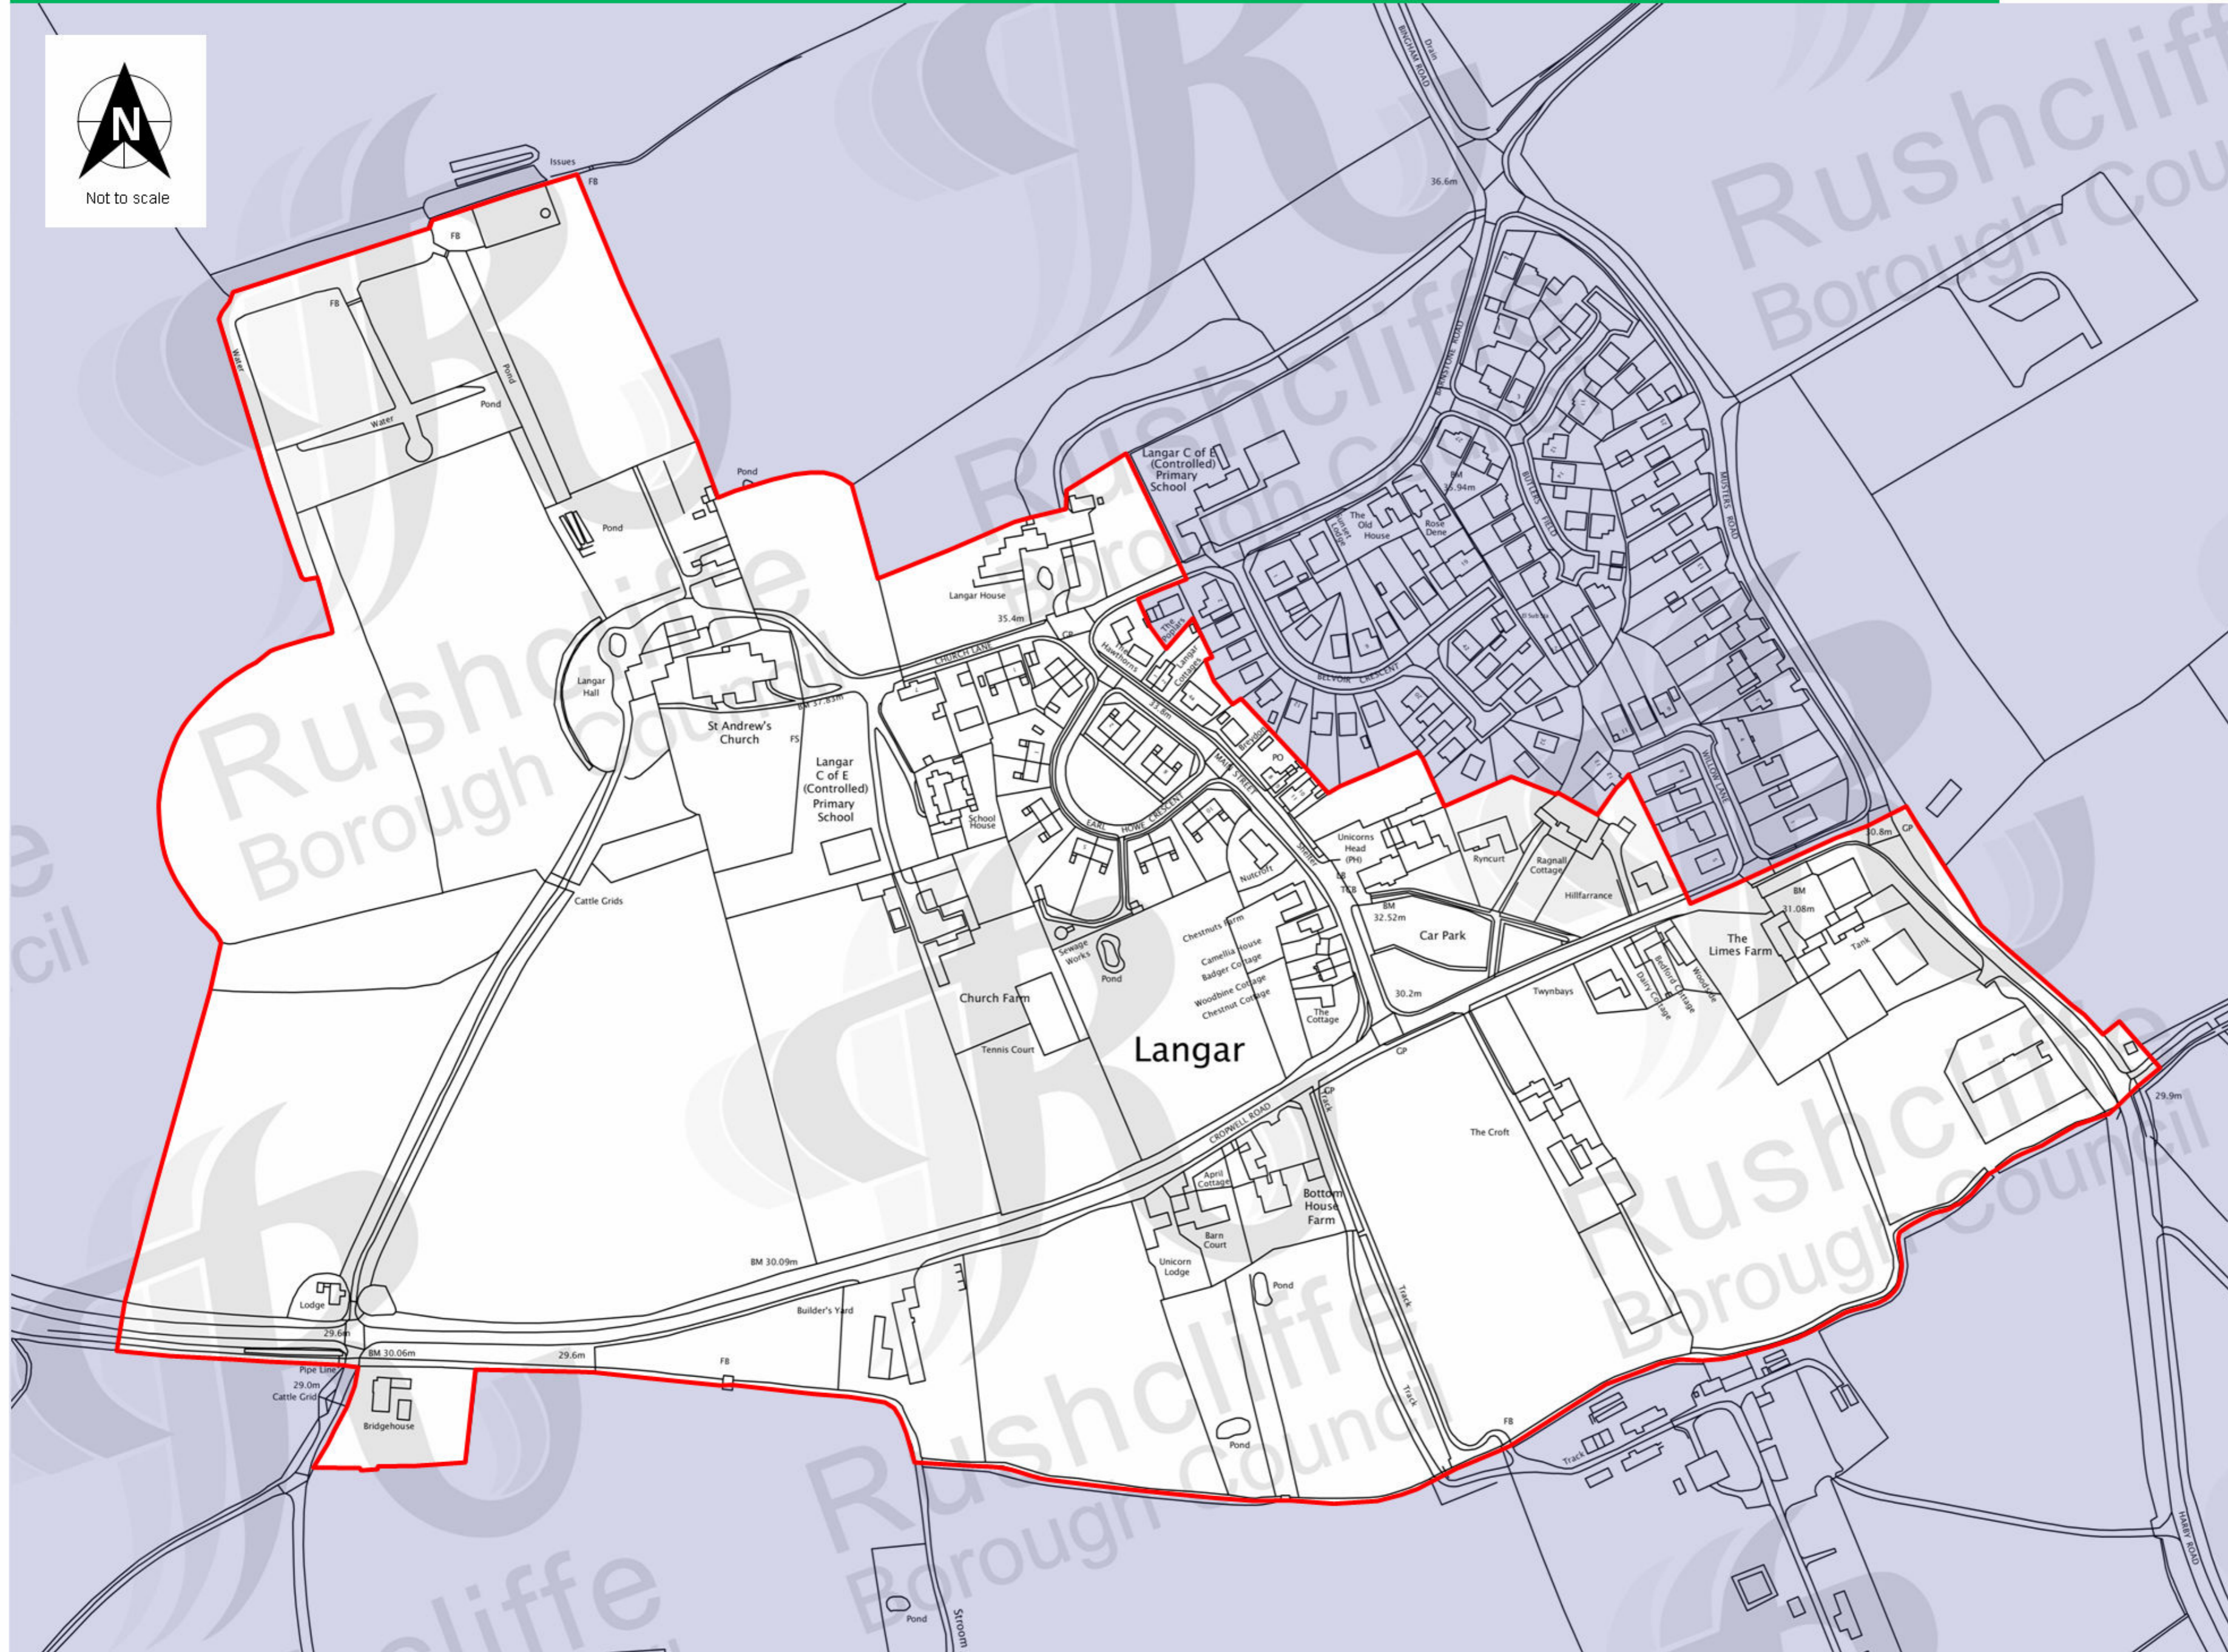

# Conservation Area Boundary

Not to scale

This map is reproduced from Ordnance Survey material with the permission of Ordnance Survey on behalf of the Controller of Her Majesty's Stationary Office © Crown Copyright. Unauthorised reproduction infringes Crown Copyright and may lead to prosecution or civil proceedings. Rushcliffe Borough Council 1000019419