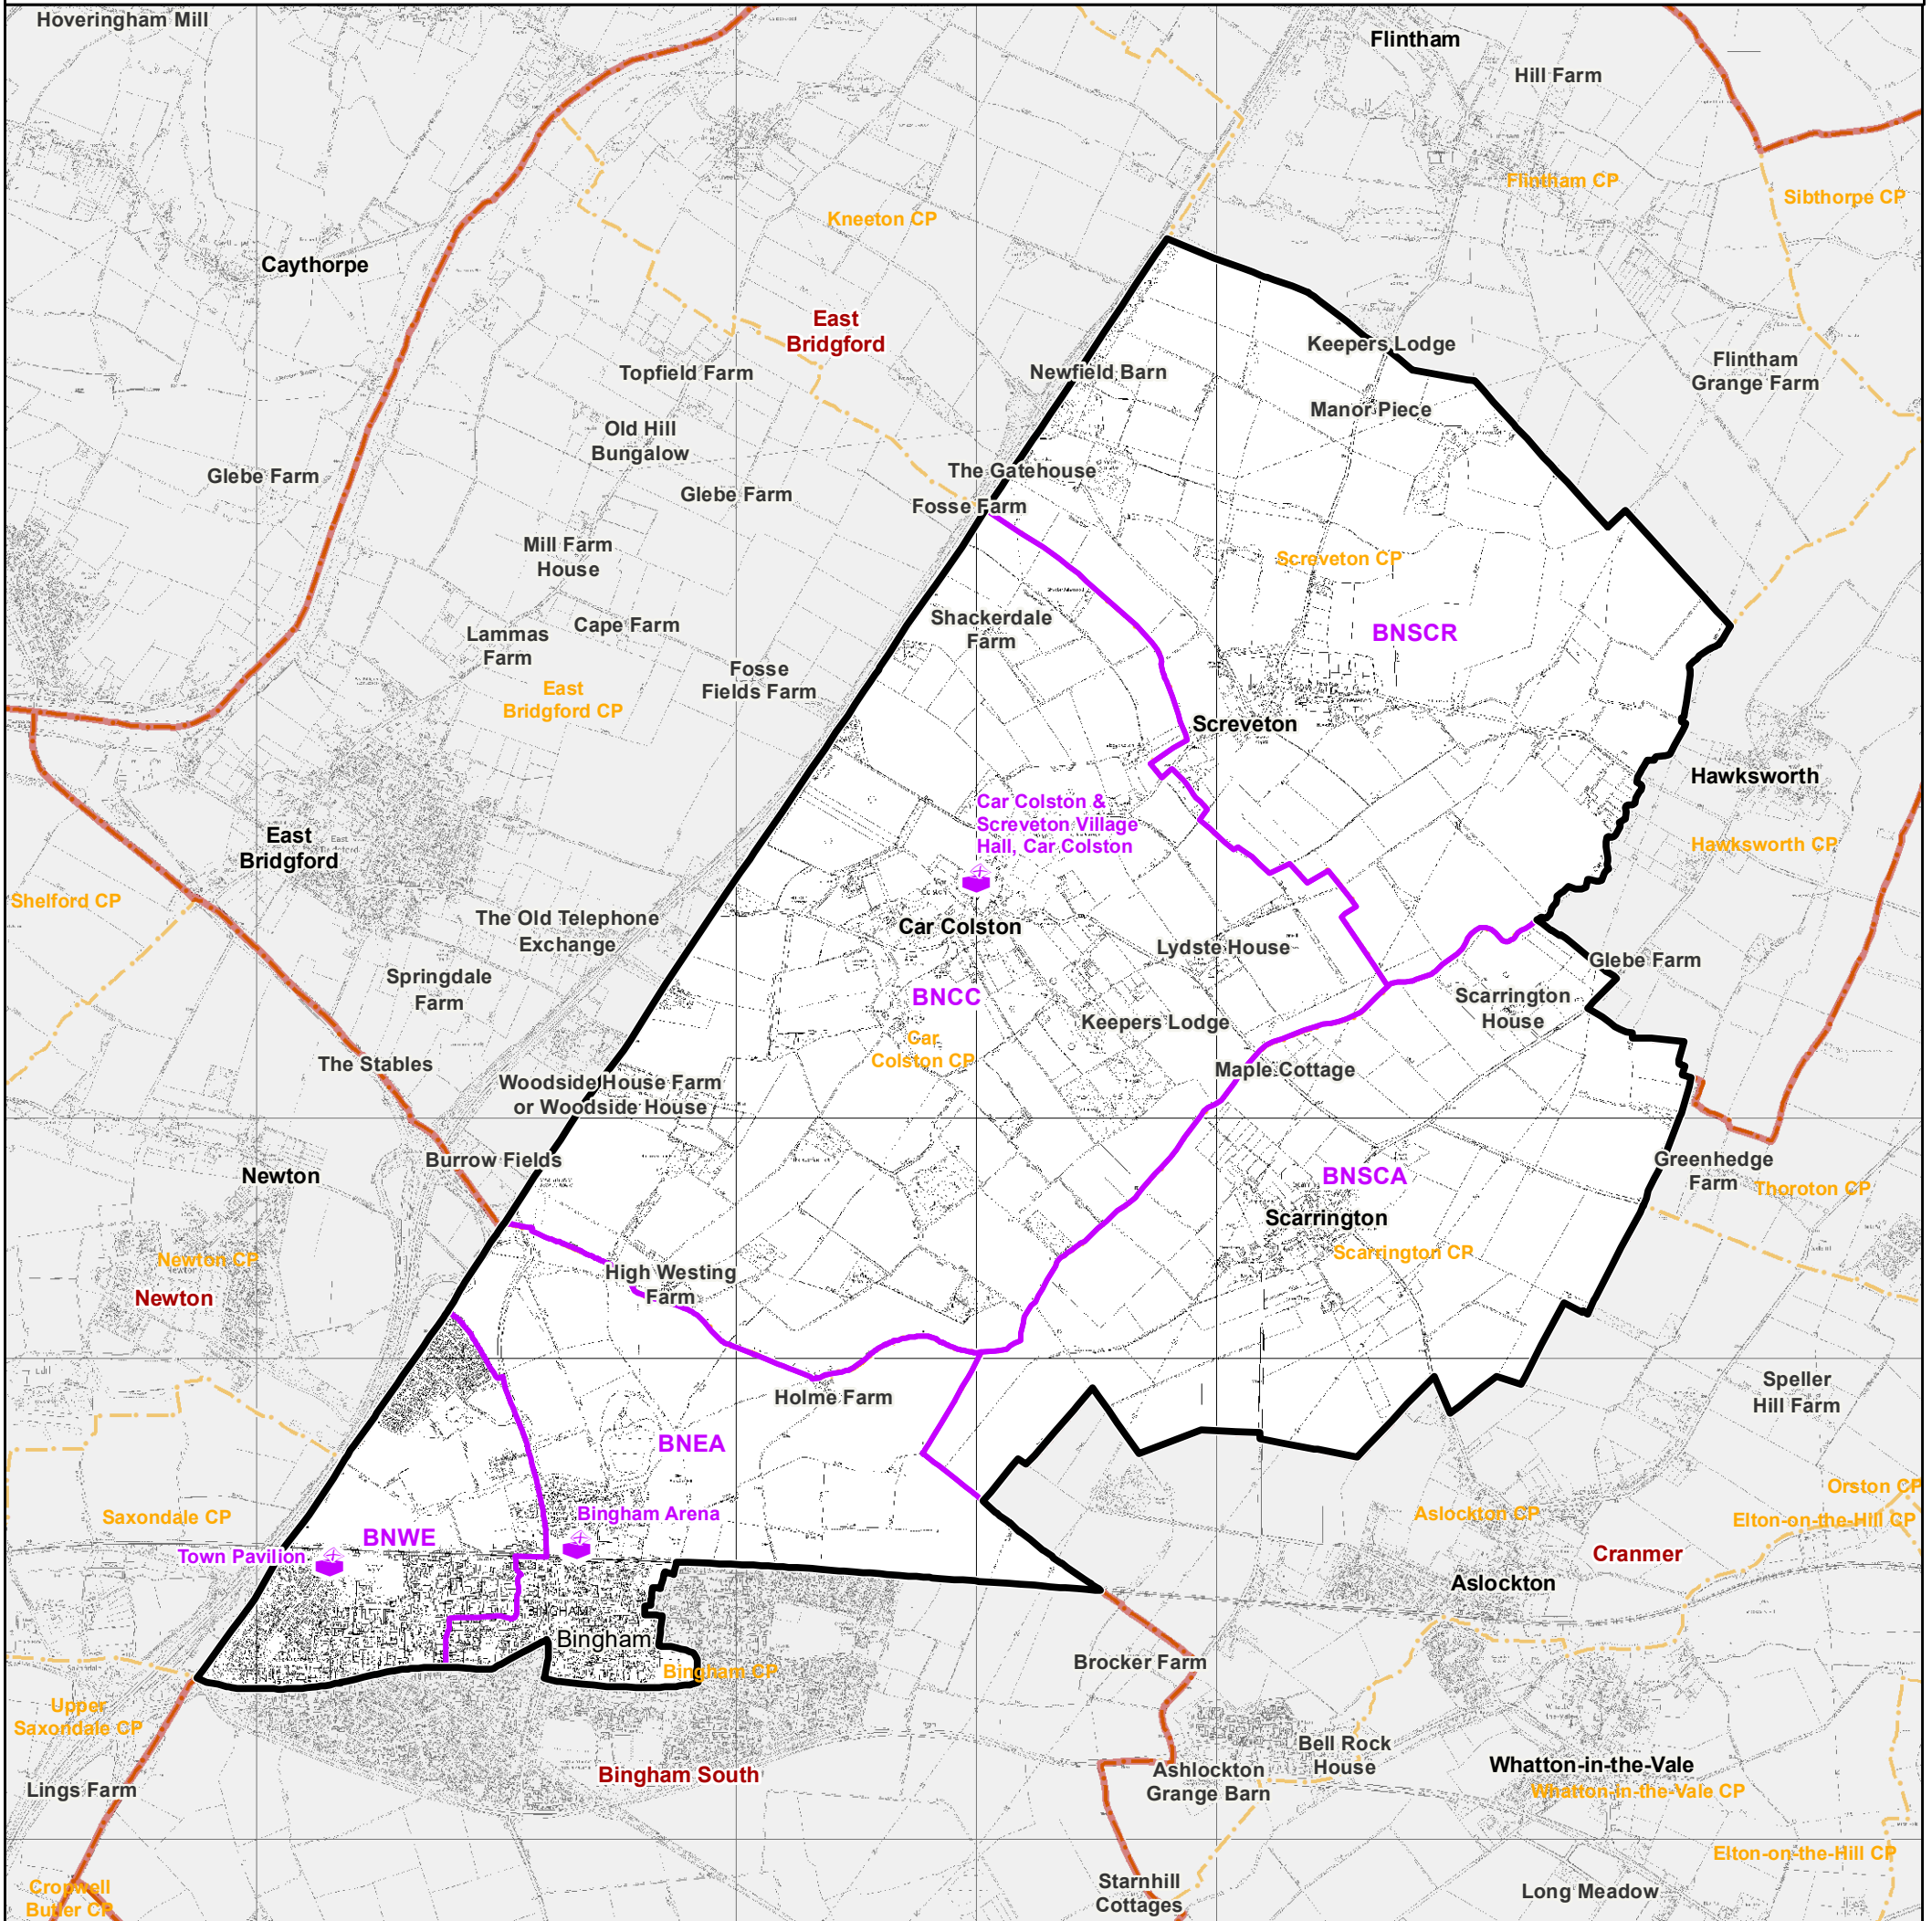

15 November 2022

Rushcliffe Borough Council - Bingham North Ward

Polling Districts and Places - Map No. 2

Rushcliffe
Borough Council

Polling Places: **BINGHAM NORTH**

- BNEA | Bingham Arena
- BNWE | Town Pavilion
- BNSCA, BNCC, BNSCR | Car Colston & Screveton Village Hall, Car Colston

Not To Scale