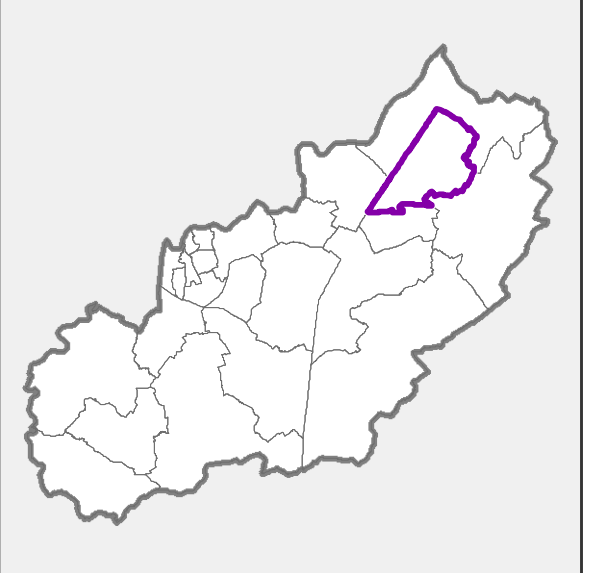

15 November 2022

Rushcliffe Borough Council - Bingham North Ward

Polling Districts and Places - Map No. 2

Rushcliffe
Borough Council

Polling Places: **BINGHAM NORTH**

- BNEA | Bingham Arena
- BNWE | Town Pavilion
- BNSCA, BNCC, BNSCR | Car Colston & Screveton Village Hall, Car Colston

Not To Scale