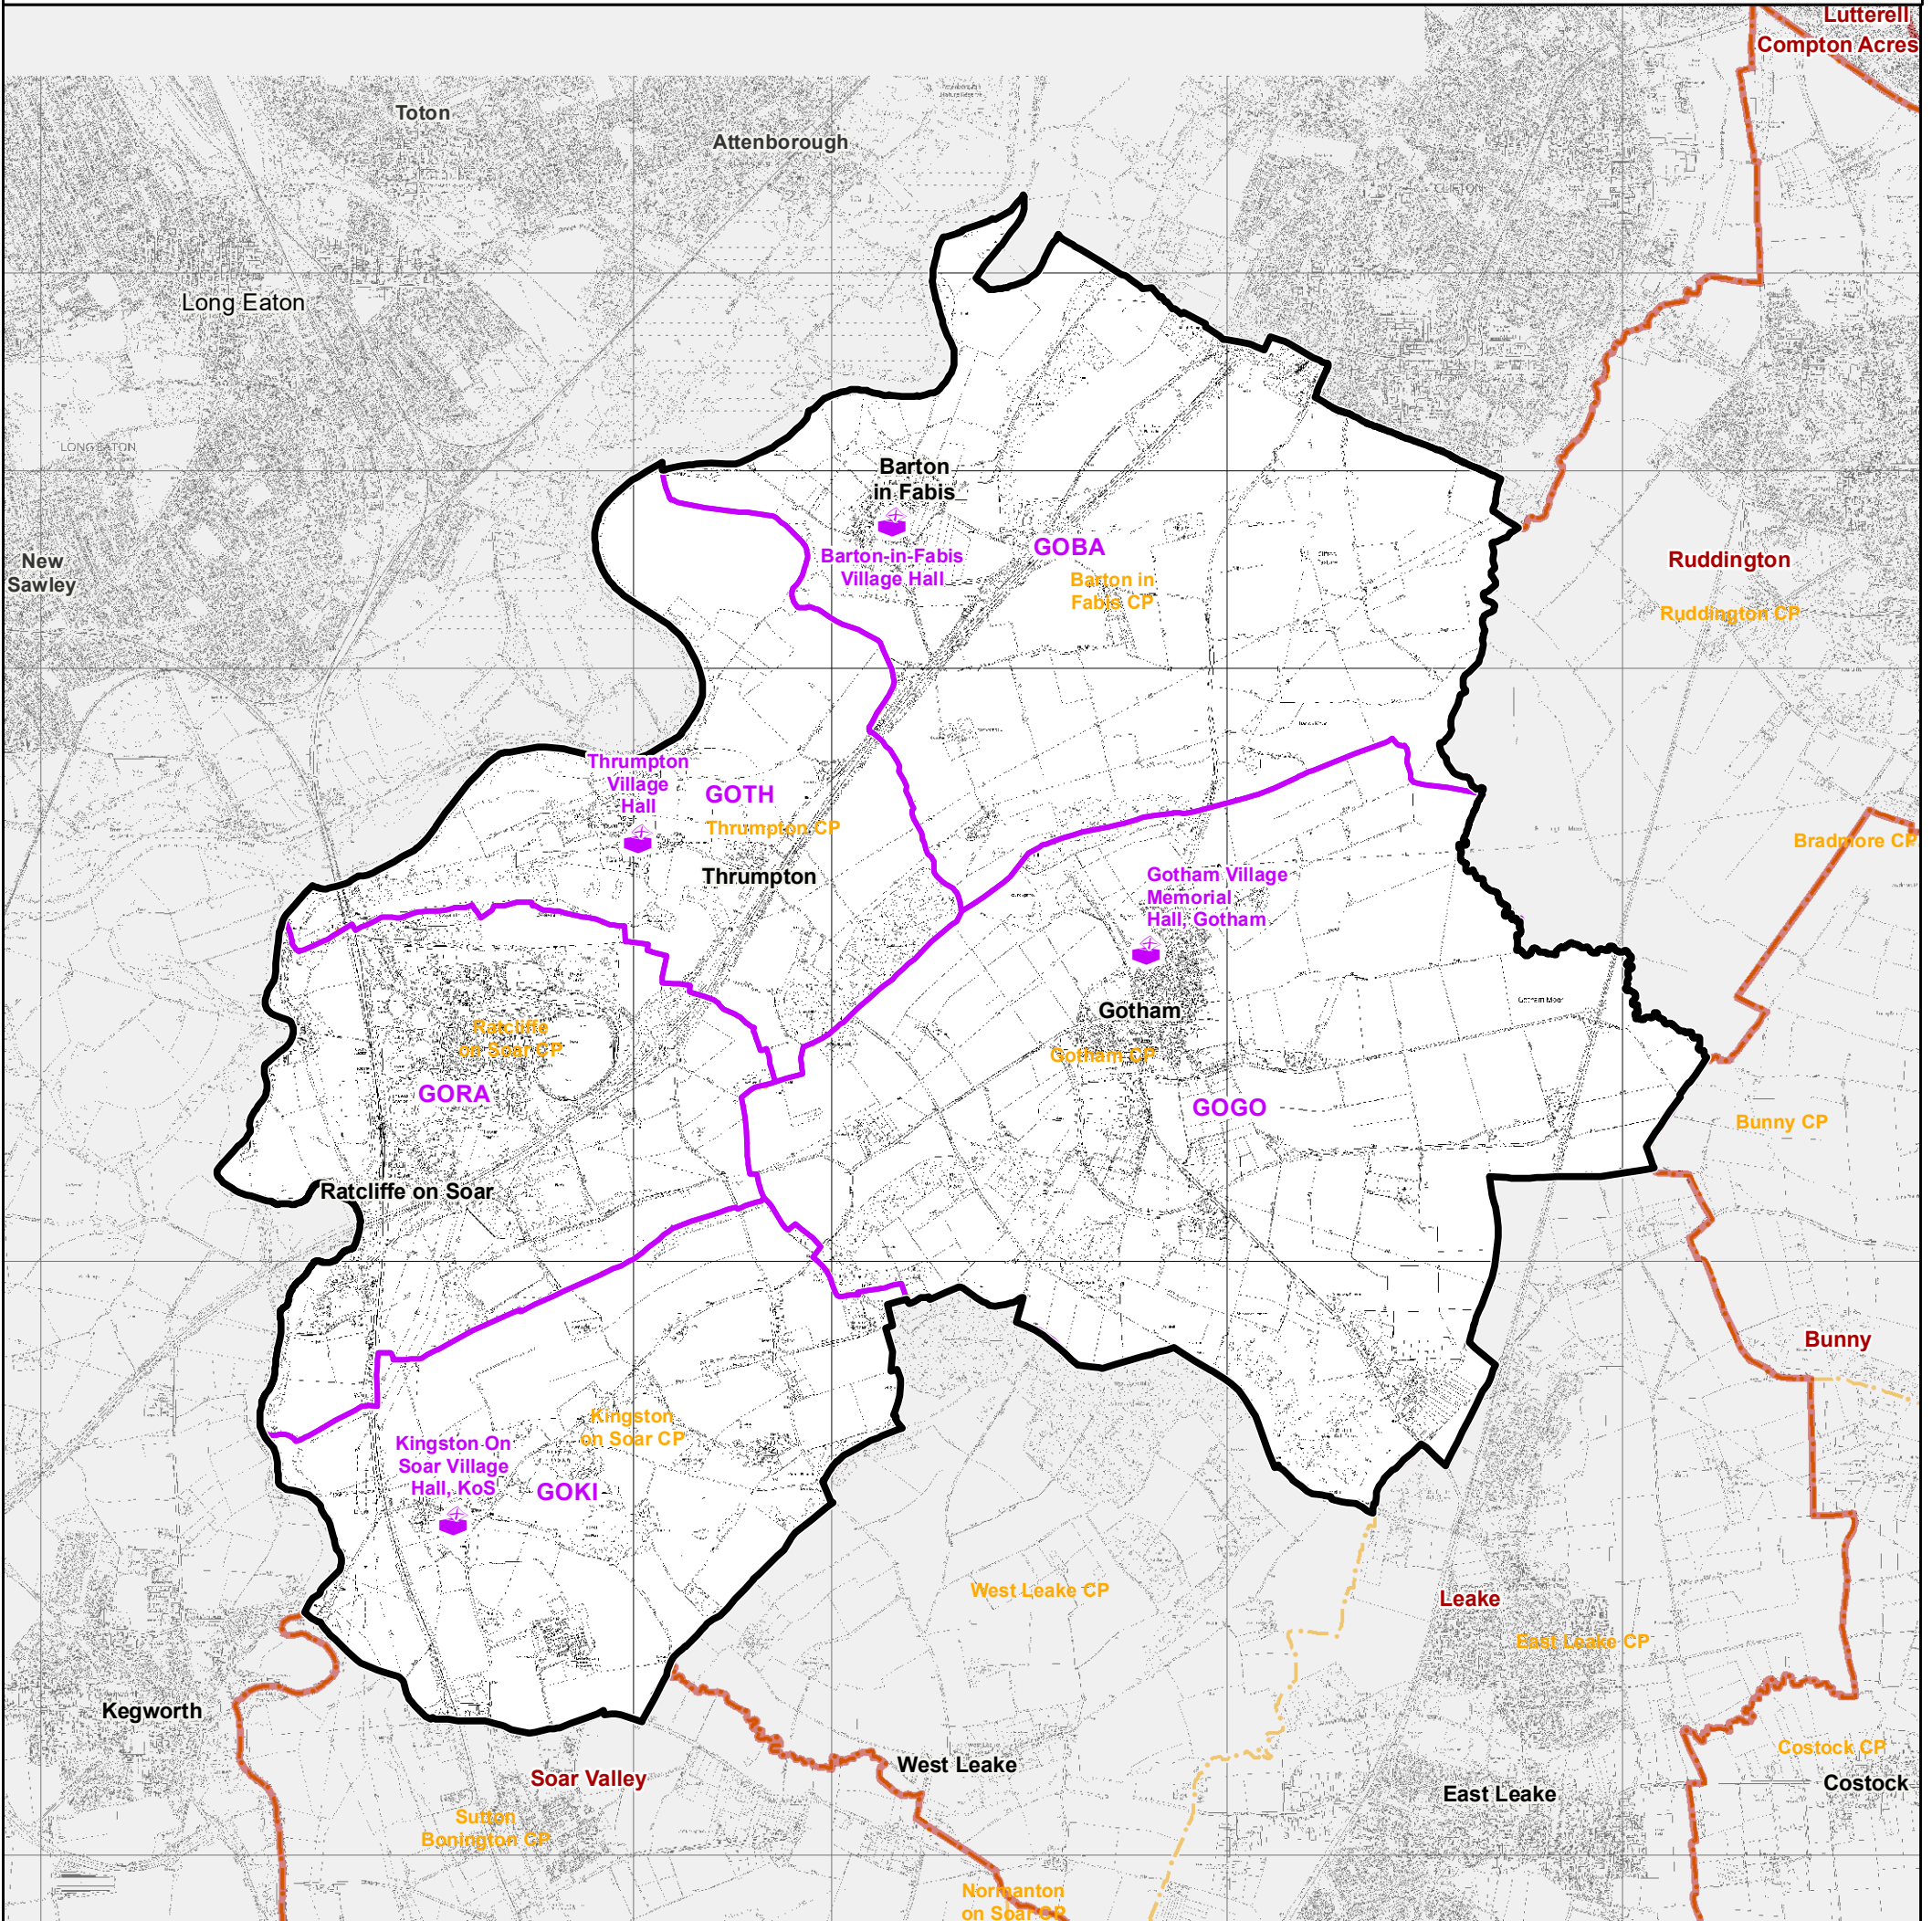

15 November 2022

Rushcliffe Borough Council - Gotham Ward

Polling Districts and Places - Map No. 12

Rushcliffe
Borough Council

Polling Places: **GOTHAM**

- GOBA | Barton-in-Fabis Village Hall
- GOKI, GORA | Kingston On Soar Village Hall, KoS
- GOGO | Gotham Village Memorial Hall, Gotham
- GOTH | Thrumpton Village Hall

Not To Scale