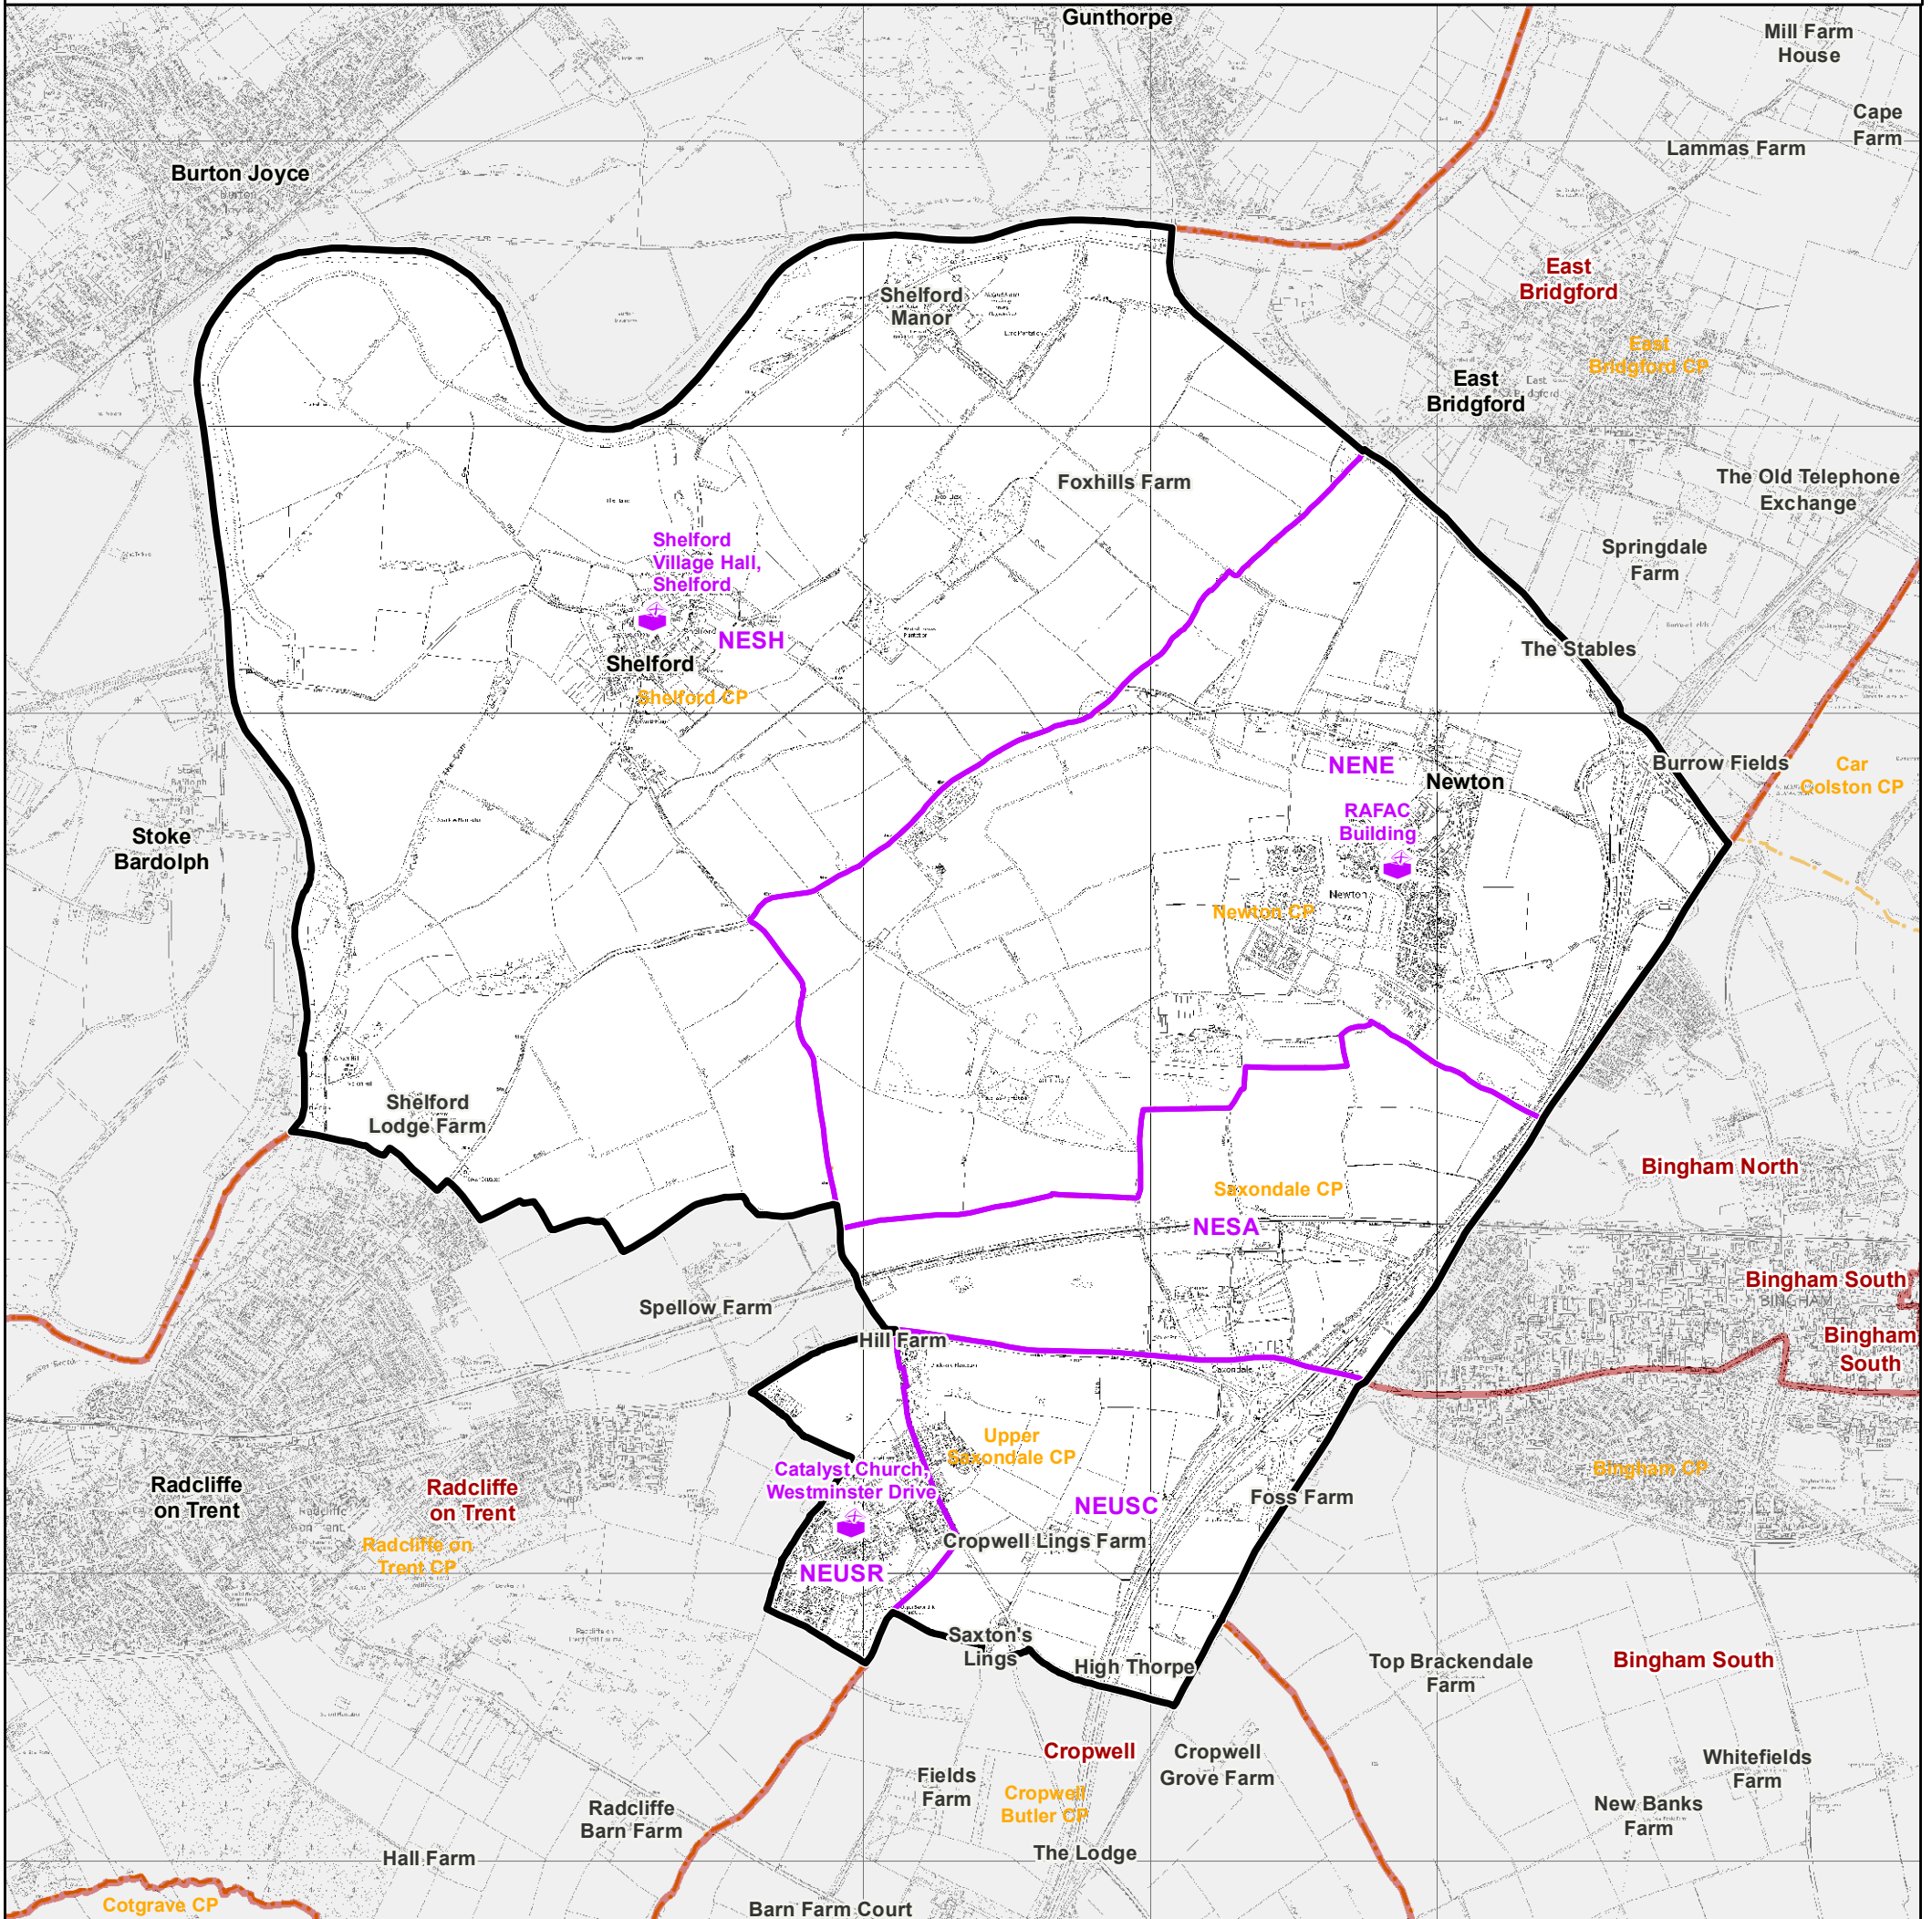

06 January 2023

Rushcliffe Borough Council - Newton Ward

Polling Districts and Places - Map No. 19

Rushcliffe
Borough Council

Polling Places: **NEWTON**

-  NENE, NESA | RAFAC Building
-  NEUSC, NEUSR | Catalyst Church, Westminster Drive
-  NESH | Shelford Village Hall, Shelford

Not To Scale