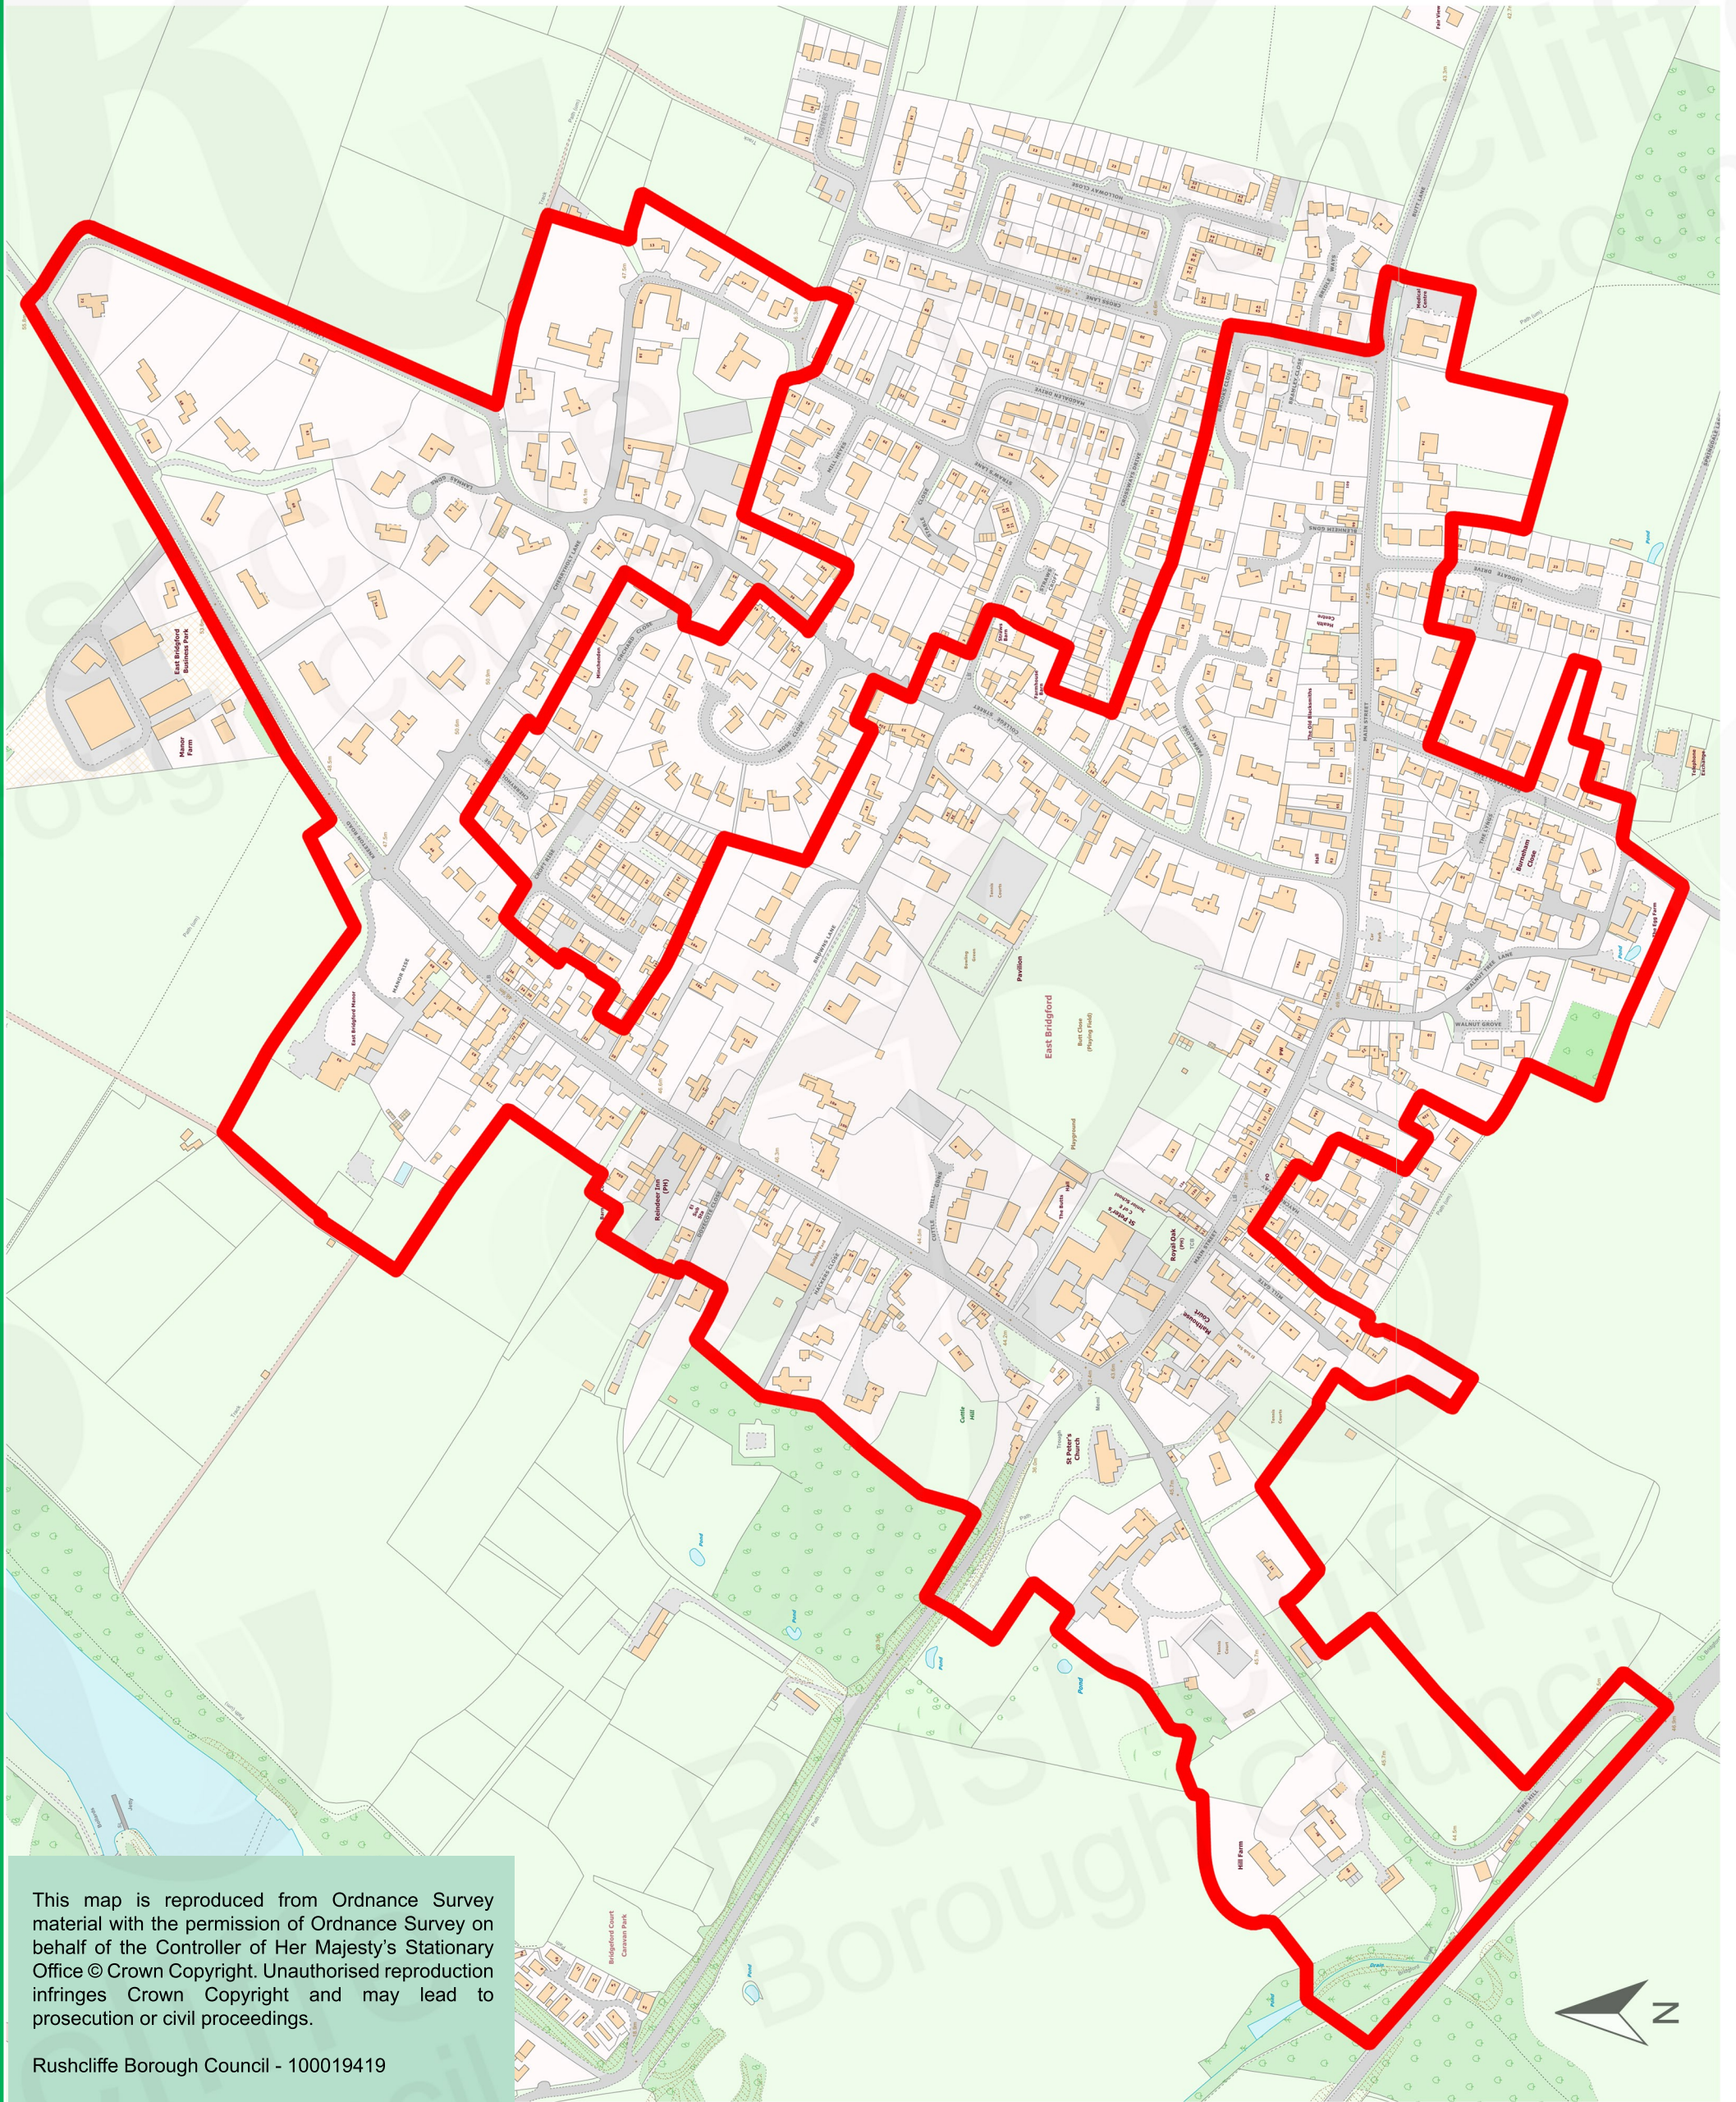

# EAST BRIDGFORD

## CONSERVATION AREA BOUNDARY

This map is reproduced from Ordnance Survey material with the permission of Ordnance Survey on behalf of the Controller of Her Majesty's Stationary Office © Crown Copyright. Unauthorised reproduction infringes Crown Copyright and may lead to prosecution or civil proceedings.