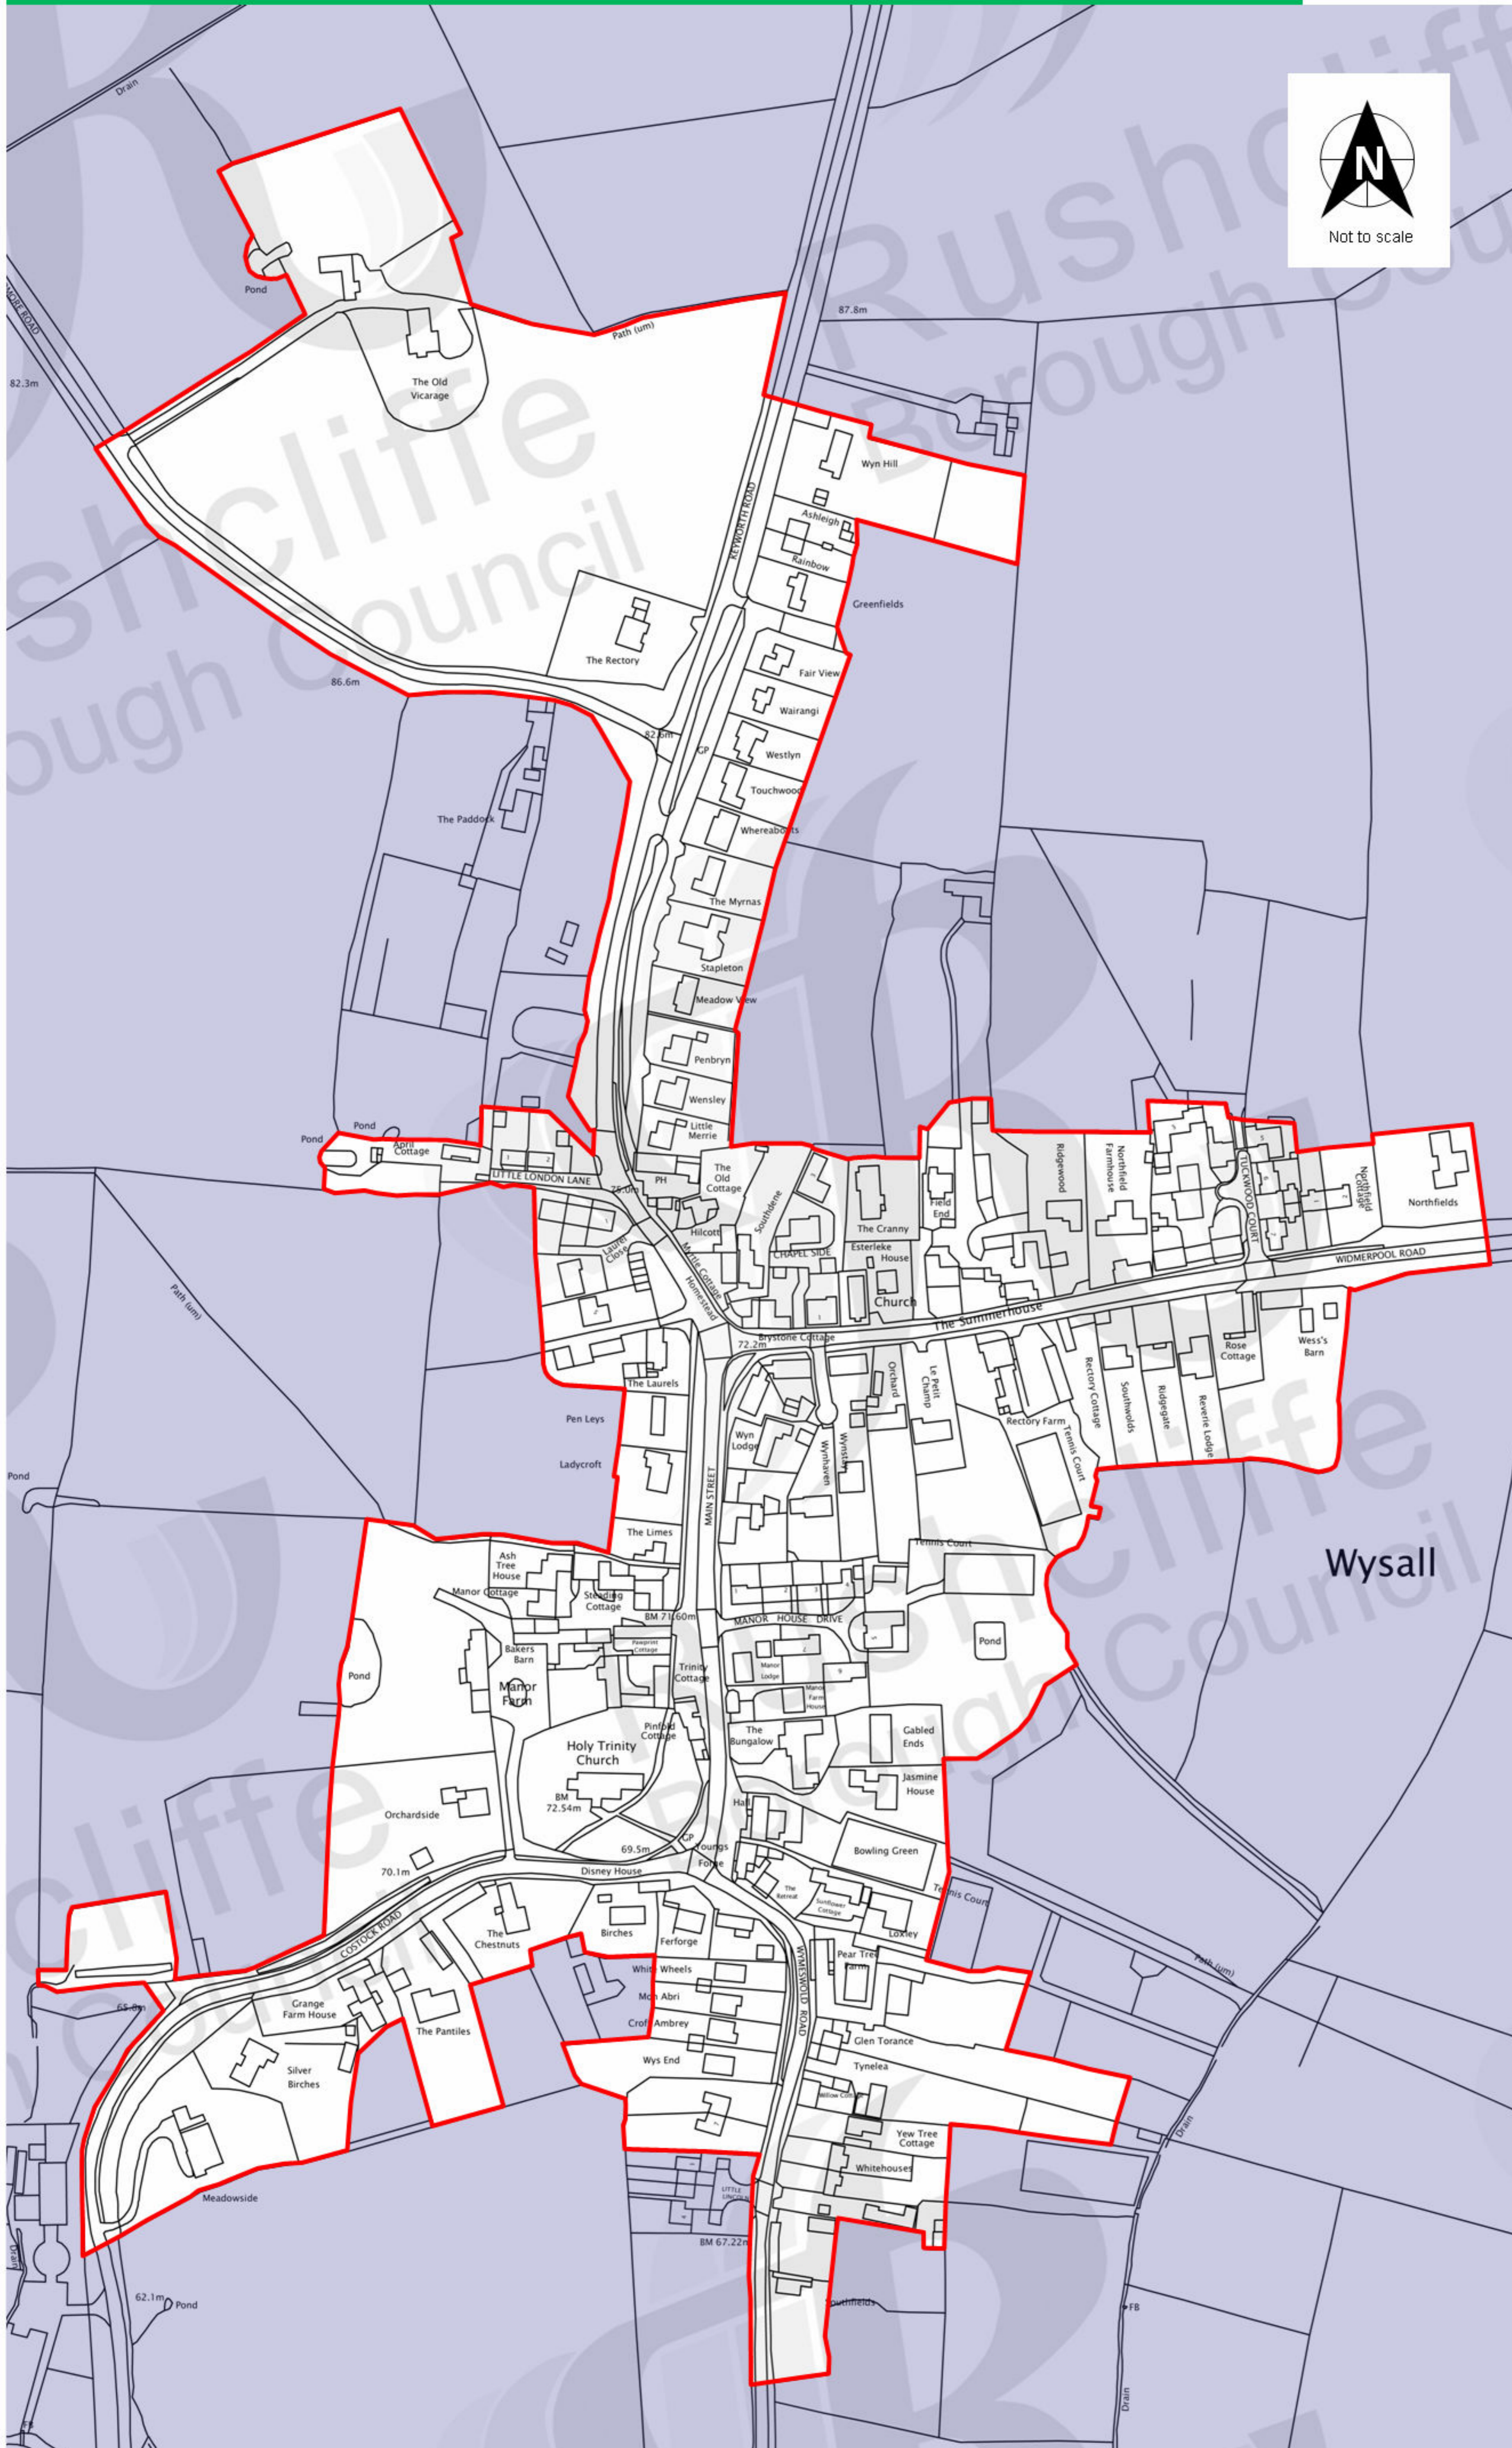

Conservation Area Boundary

This map is reproduced from Ordnance Survey material with the permission of Ordnance Survey on behalf of the Controller of Her Majesty's Stationary Office © Crown Copyright. Unauthorised reproduction infringes Crown Copyright and may lead to prosecution or civil proceedings. Rushcliffe Borough Council 1000019419