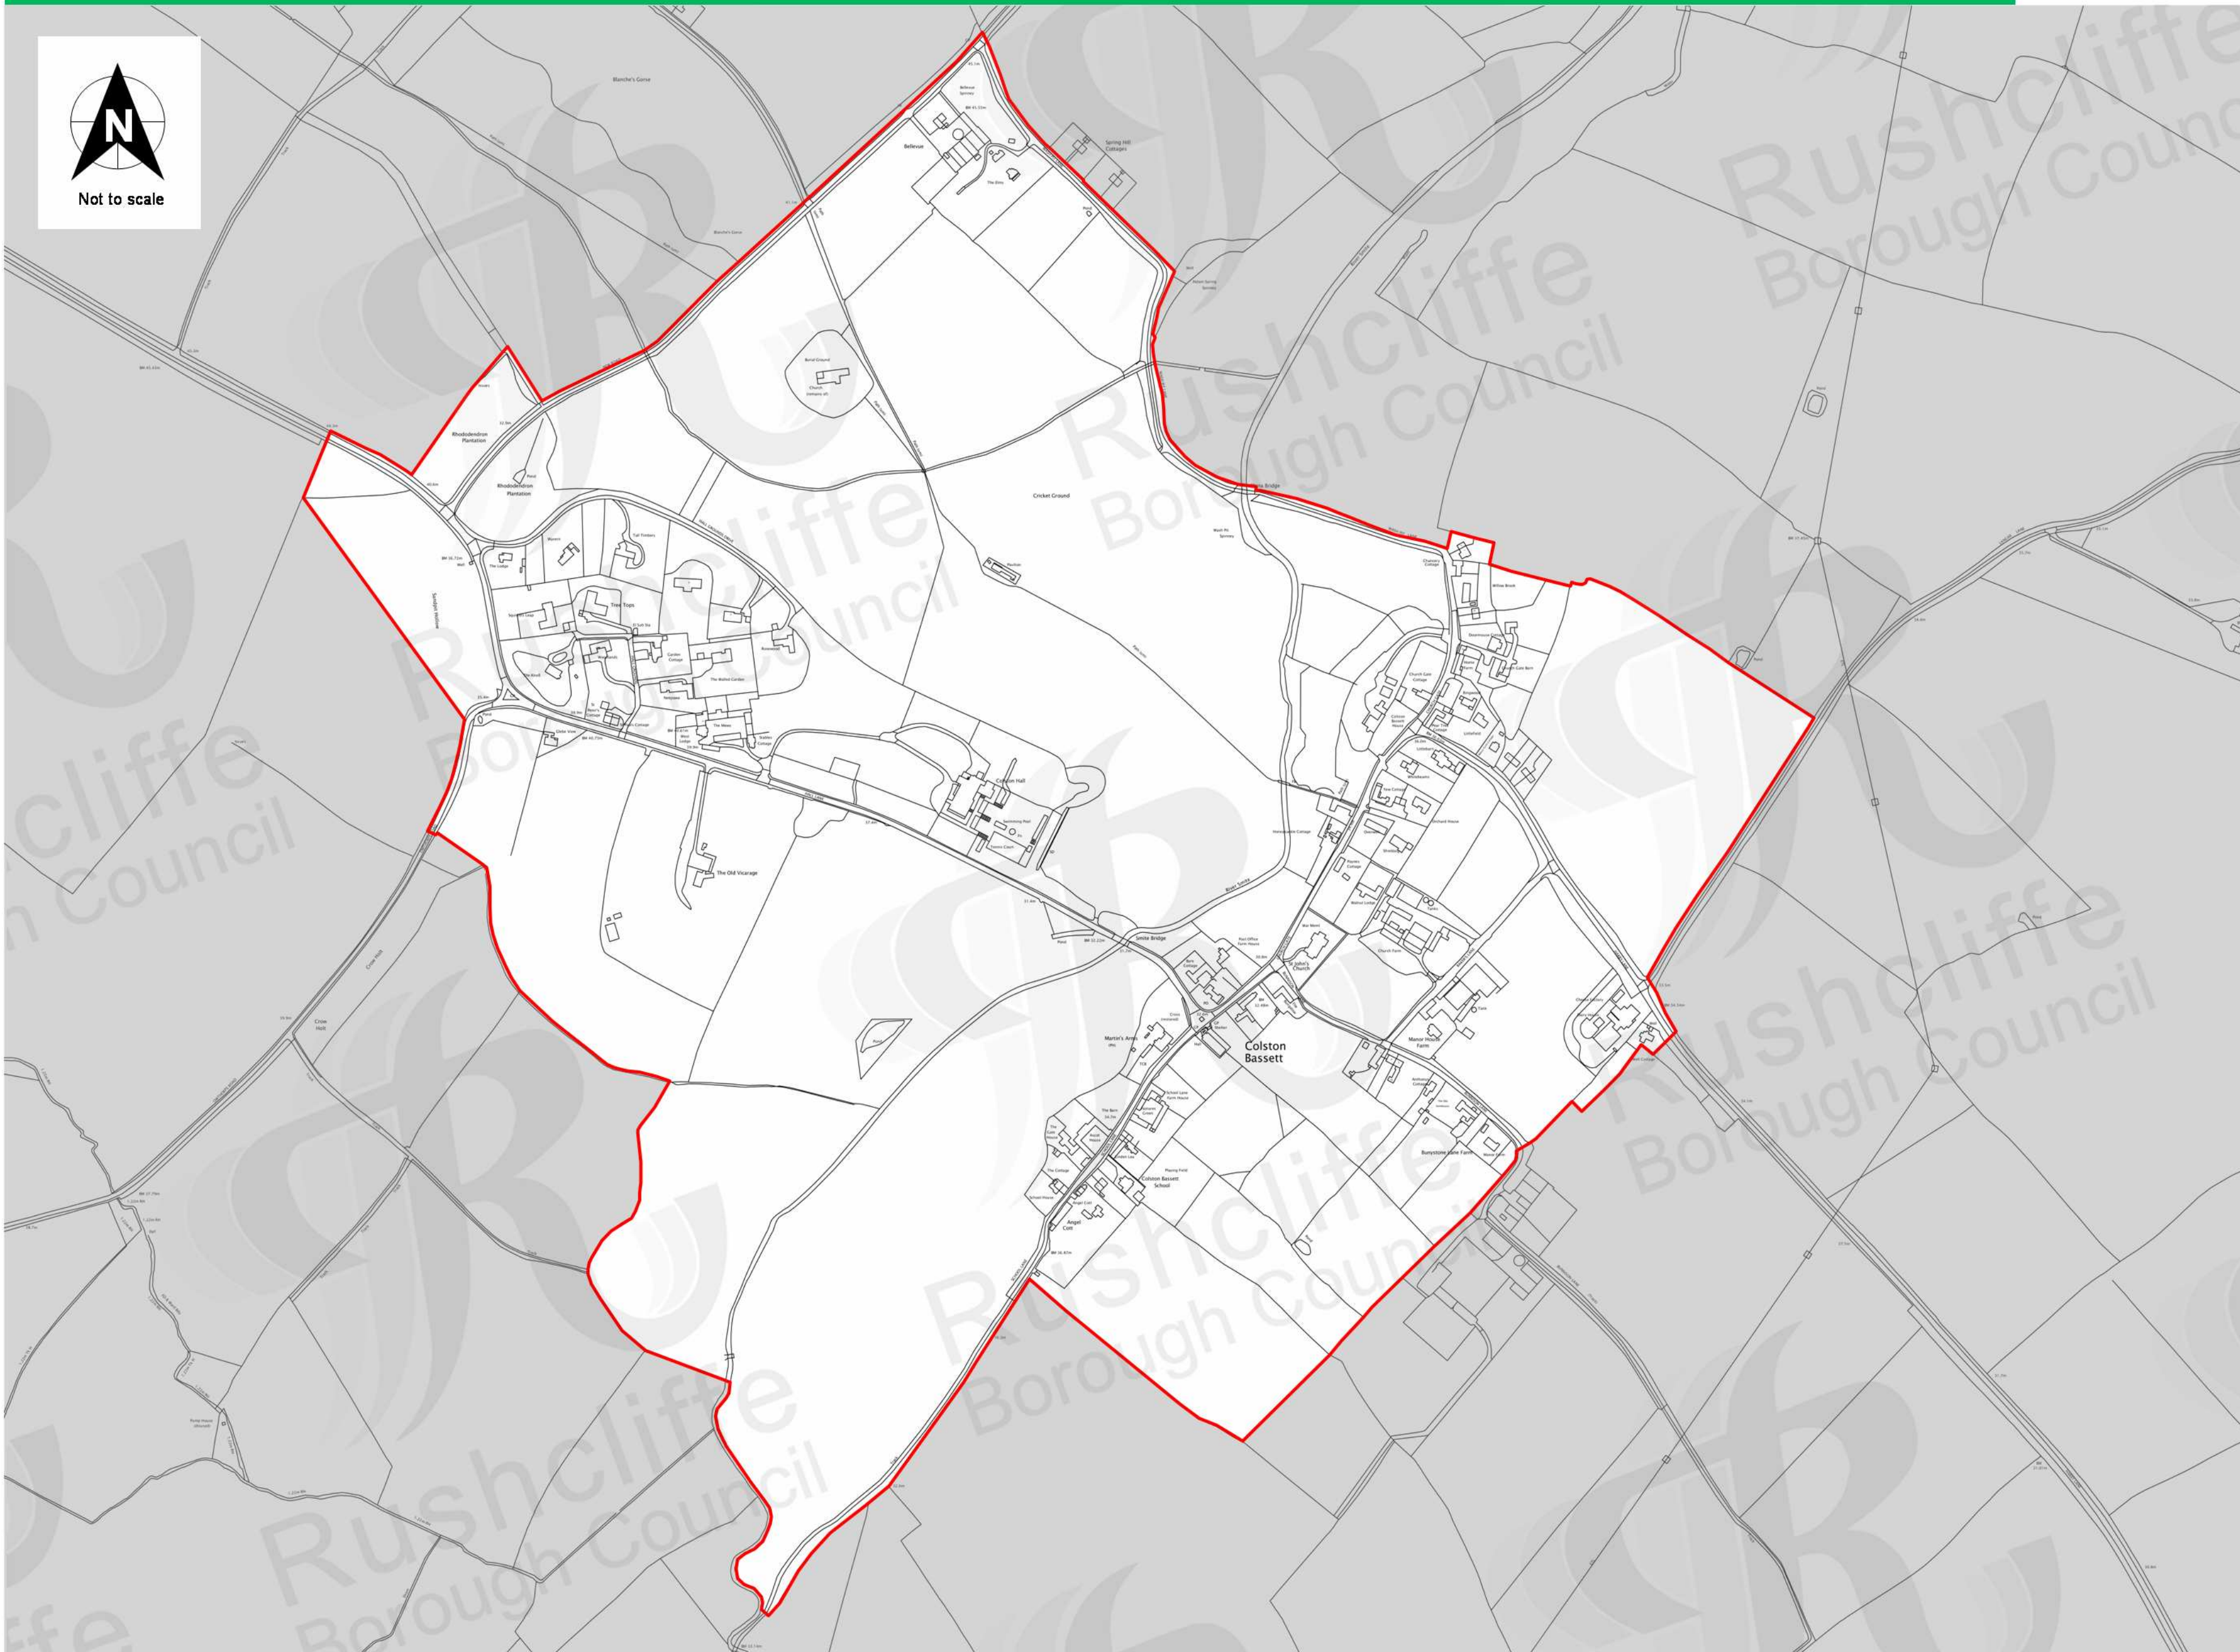

Conservation Area Boundary

This map is reproduced from Ordnance Survey material with the permission of Ordnance Survey on behalf of the Controller of Her Majesty's Stationary Office © Crown Copyright. Unauthorised reproduction infringes Crown Copyright and may lead to prosecution or civil proceedings. Rushcliffe Borough Council 1000019419