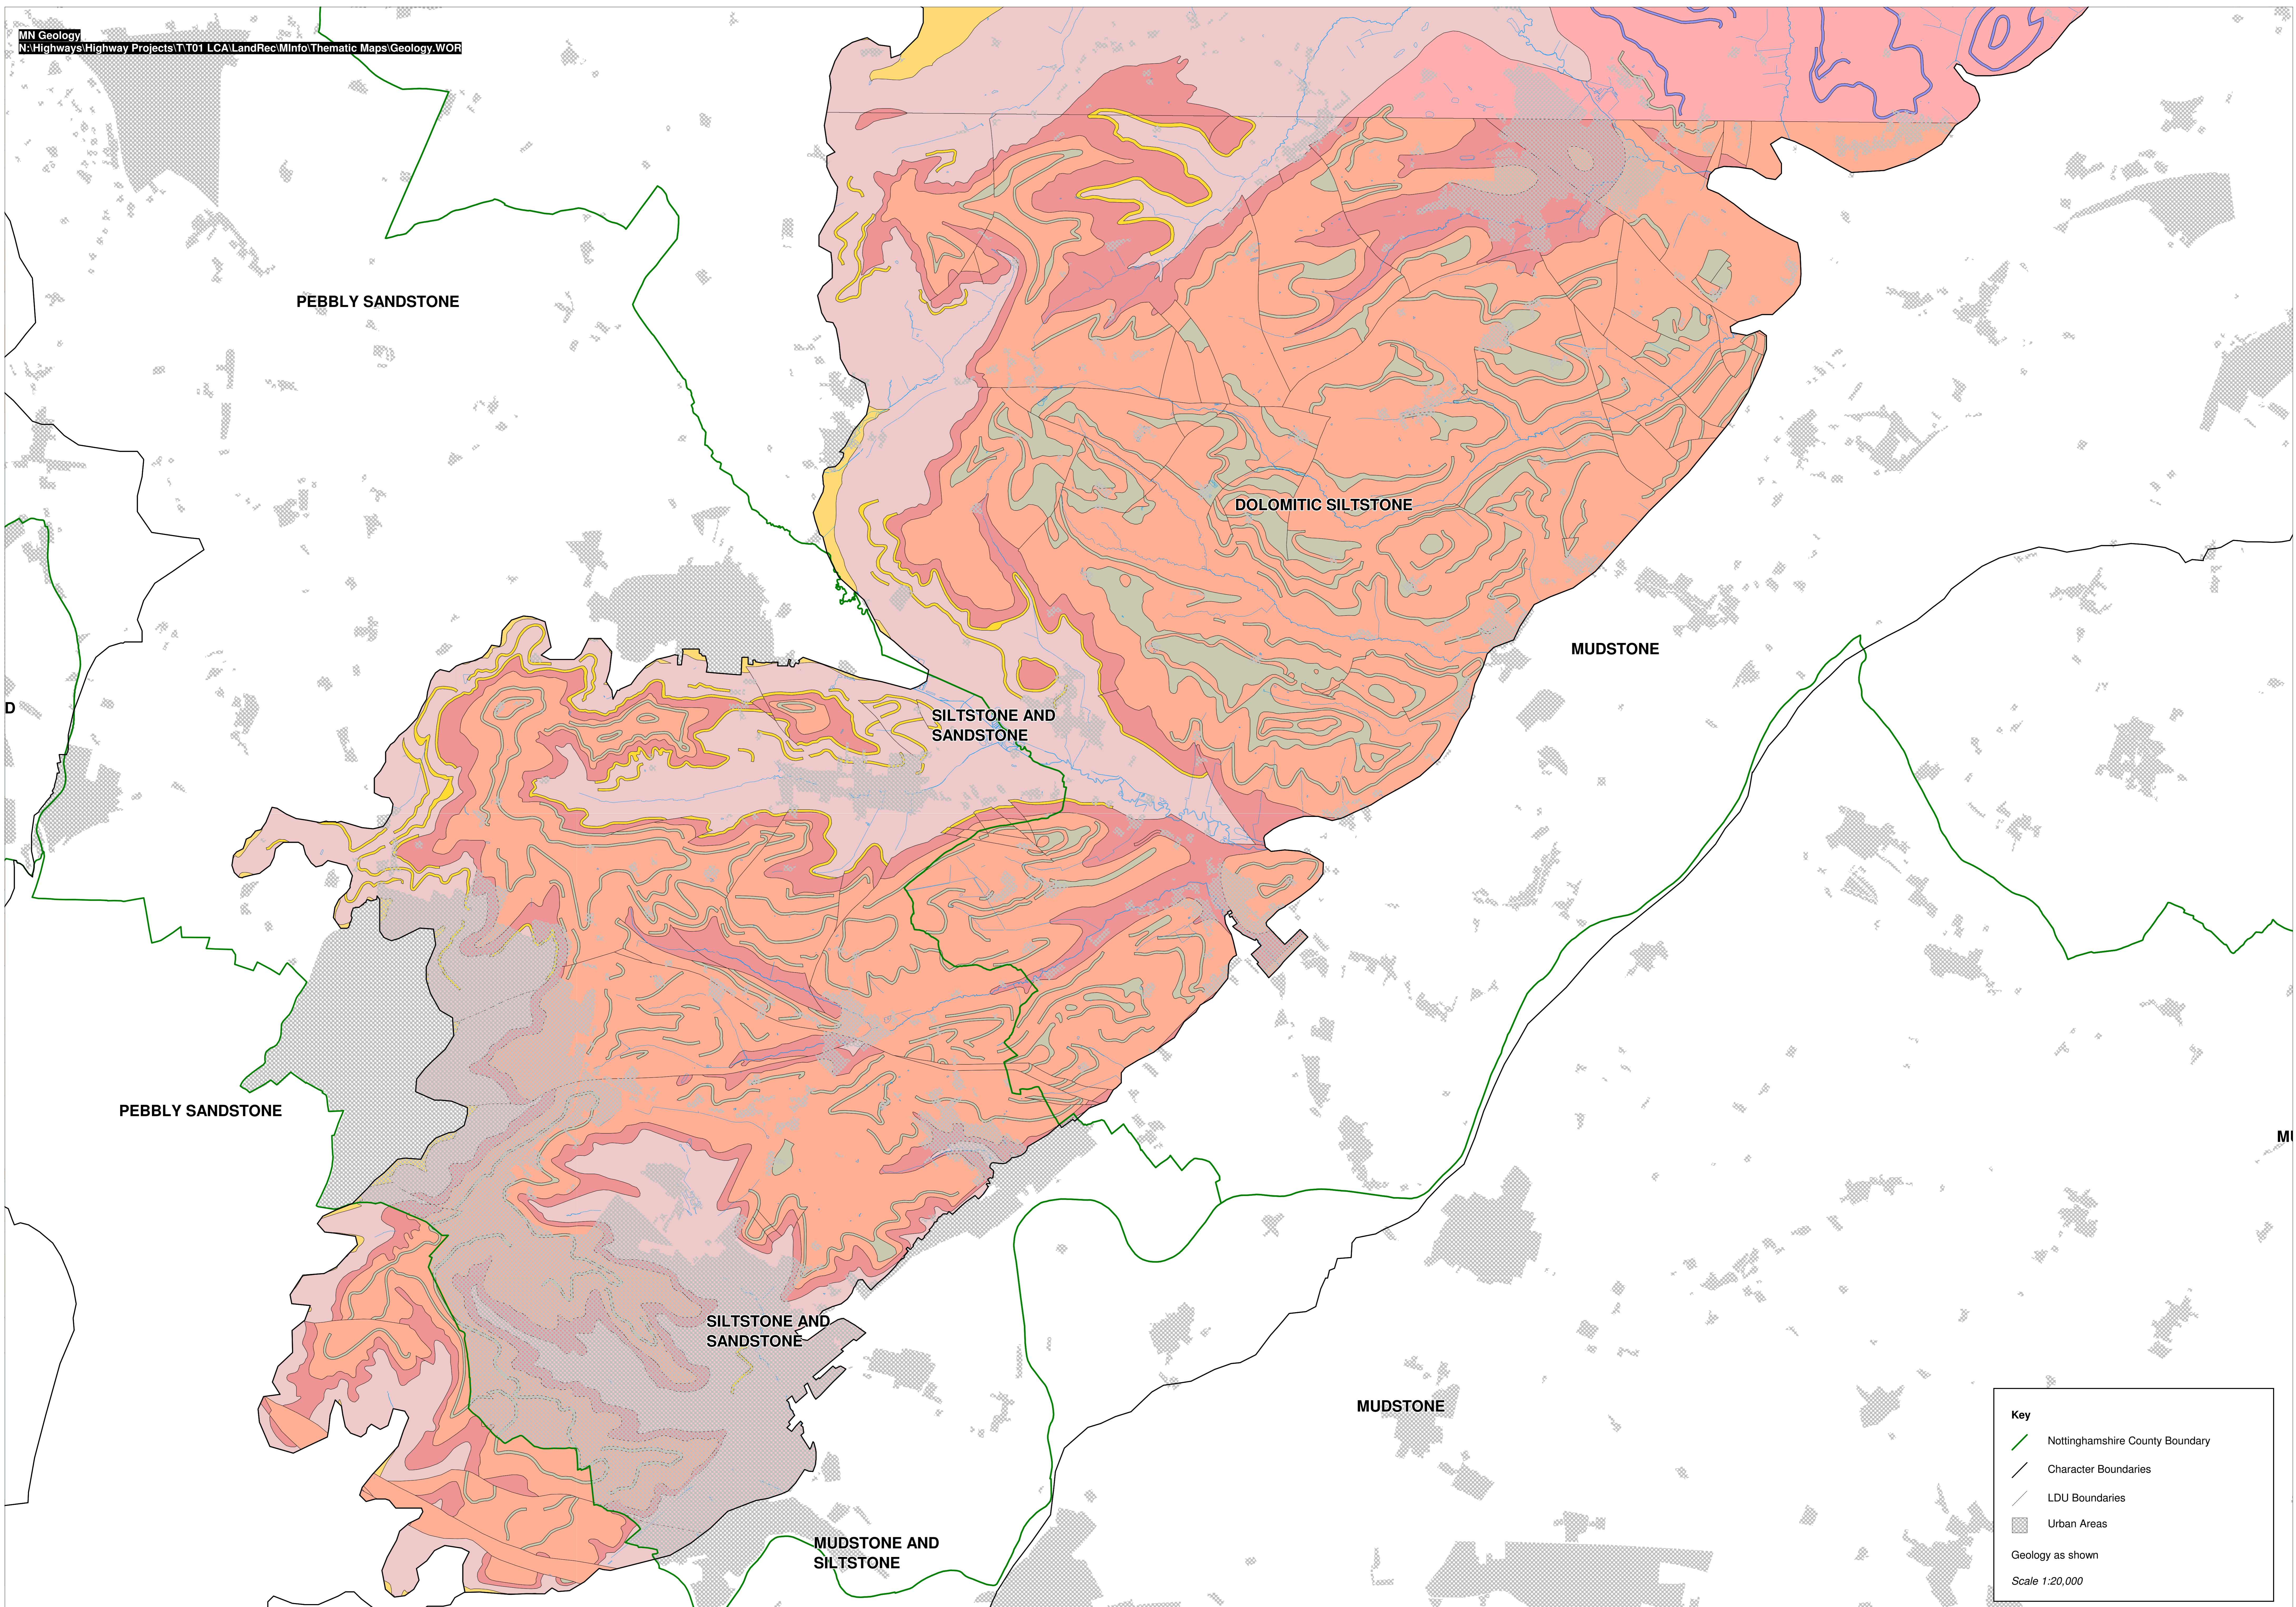

MUDSTONE

**Key**

- Nottinghamshire County Boundary
- Character Boundaries
- LDU Boundaries
- Urban Areas

Geology as shown  
Scale 1:20,000

PEBBLY SANDSTONE

SILTSTONE AND SANDSTONE

MUDSTONE

MUDSTONE

MUDSTONE

DOLOMITIC SILTSTONE

MUDSTONE

MUDSTONE

MUDSTONE

SILTSTONE AND SANDSTONE

**Key**

-  Nottinghamshire County Boundary
-  Character Boundaries
-  LDU Boundaries
-  Urban Areas

Geology as shown  
Scale 1:20,000

**Key**

- Nottinghamshire County Boundary
- Character Boundaries
- LDU Boundaries
- Urban Areas

Geology as shown  
Scale 1:20,000

**Key**

- Nottinghamshire County Boundary
- Character Boundaries
- LDU Boundaries
- Urban Areas

Geology as shown  
Scale 1:20,000

**Key**

- Nottinghamshire County Boundary
- Character Boundaries
- LDU Boundaries
- Urban Areas

Geology as shown  
Scale 1:20,000