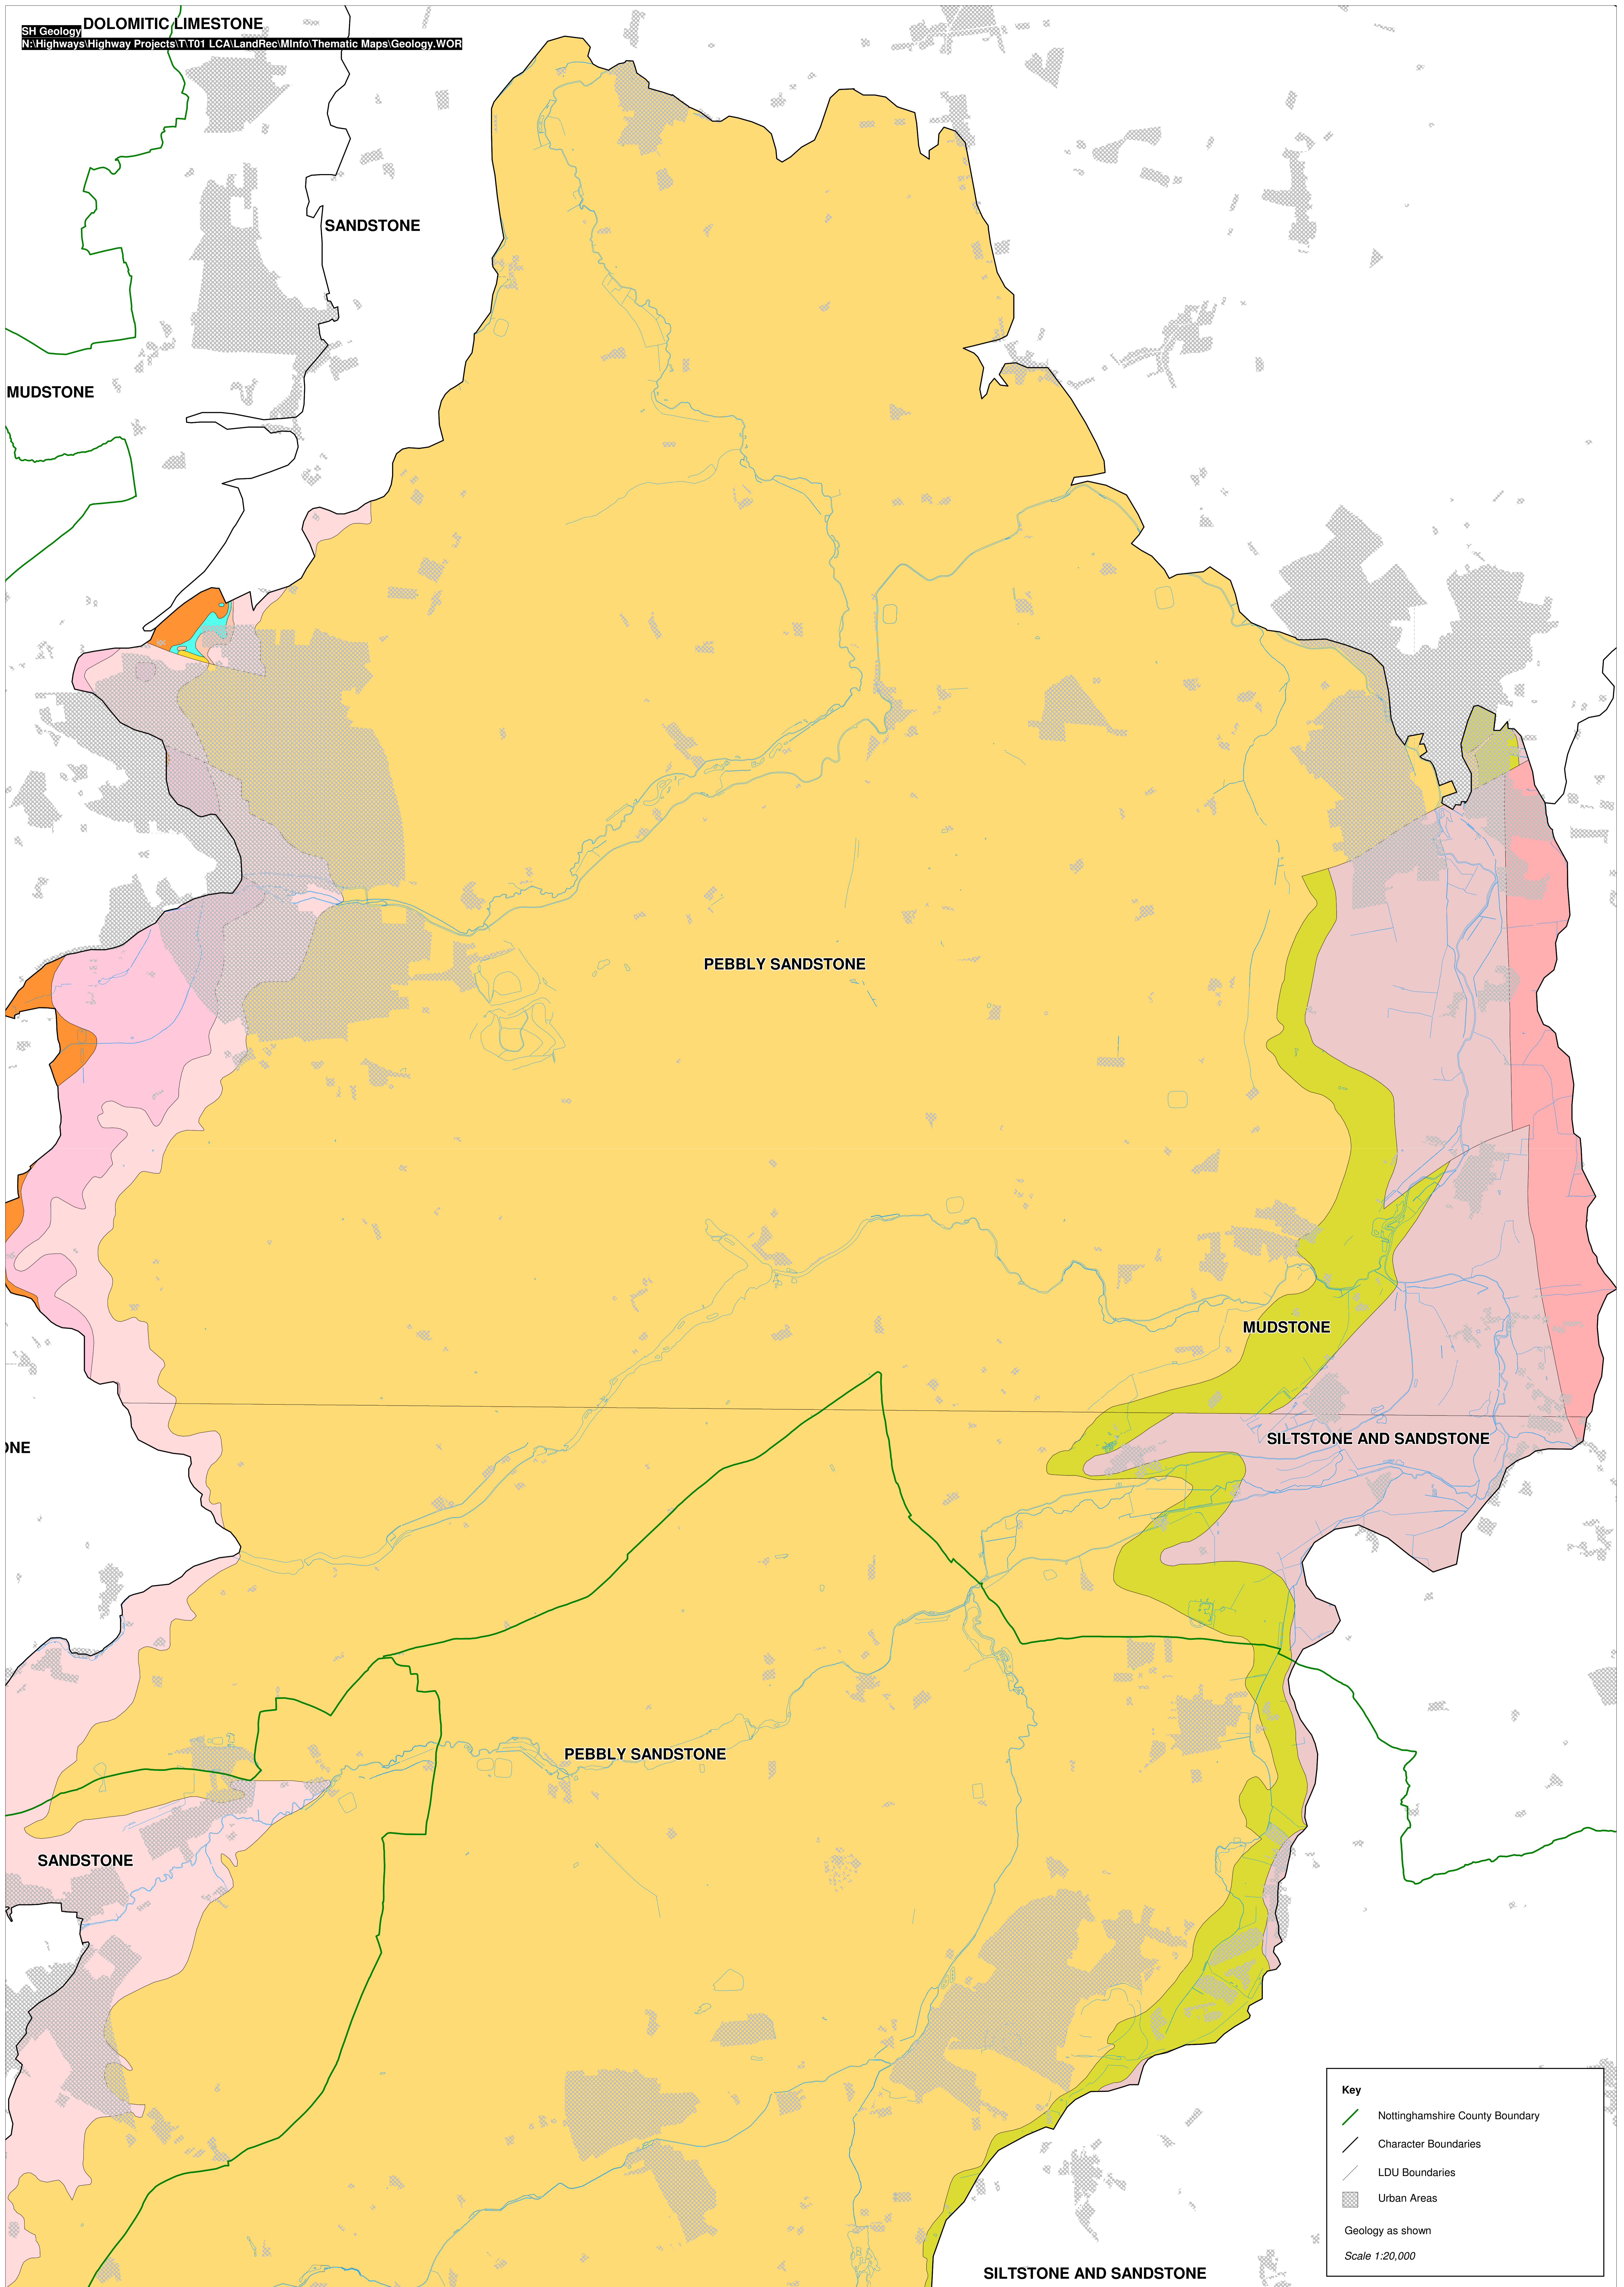

MUDSTONE

**Key**

- Nottinghamshire County Boundary
- Character Boundaries
- LDU Boundaries
- Urban Areas

Geology as shown  
Scale 1:20,000

PEBBLY SANDSTONE

SILTSTONE AND SANDSTONE

MUDSTONE

MUDSTONE

MUDSTONE

DOLOMITIC SILTSTONE

MUDSTONE

MUDSTONE

MUDSTONE

SILTSTONE AND SANDSTONE

**Key**

-  Nottinghamshire County Boundary
-  Character Boundaries
-  LDU Boundaries
-  Urban Areas

Geology as shown  
Scale 1:20,000

**Key**

- Nottinghamshire County Boundary
- Character Boundaries
- LDU Boundaries
- Urban Areas

Geology as shown  
Scale 1:20,000

**Key**

- Nottinghamshire County Boundary
- Character Boundaries
- LDU Boundaries
- Urban Areas

Geology as shown  
Scale 1:20,000

**Key**

- Nottinghamshire County Boundary
- Character Boundaries
- LDU Boundaries
- Urban Areas

Geology as shown  
Scale 1:20,000