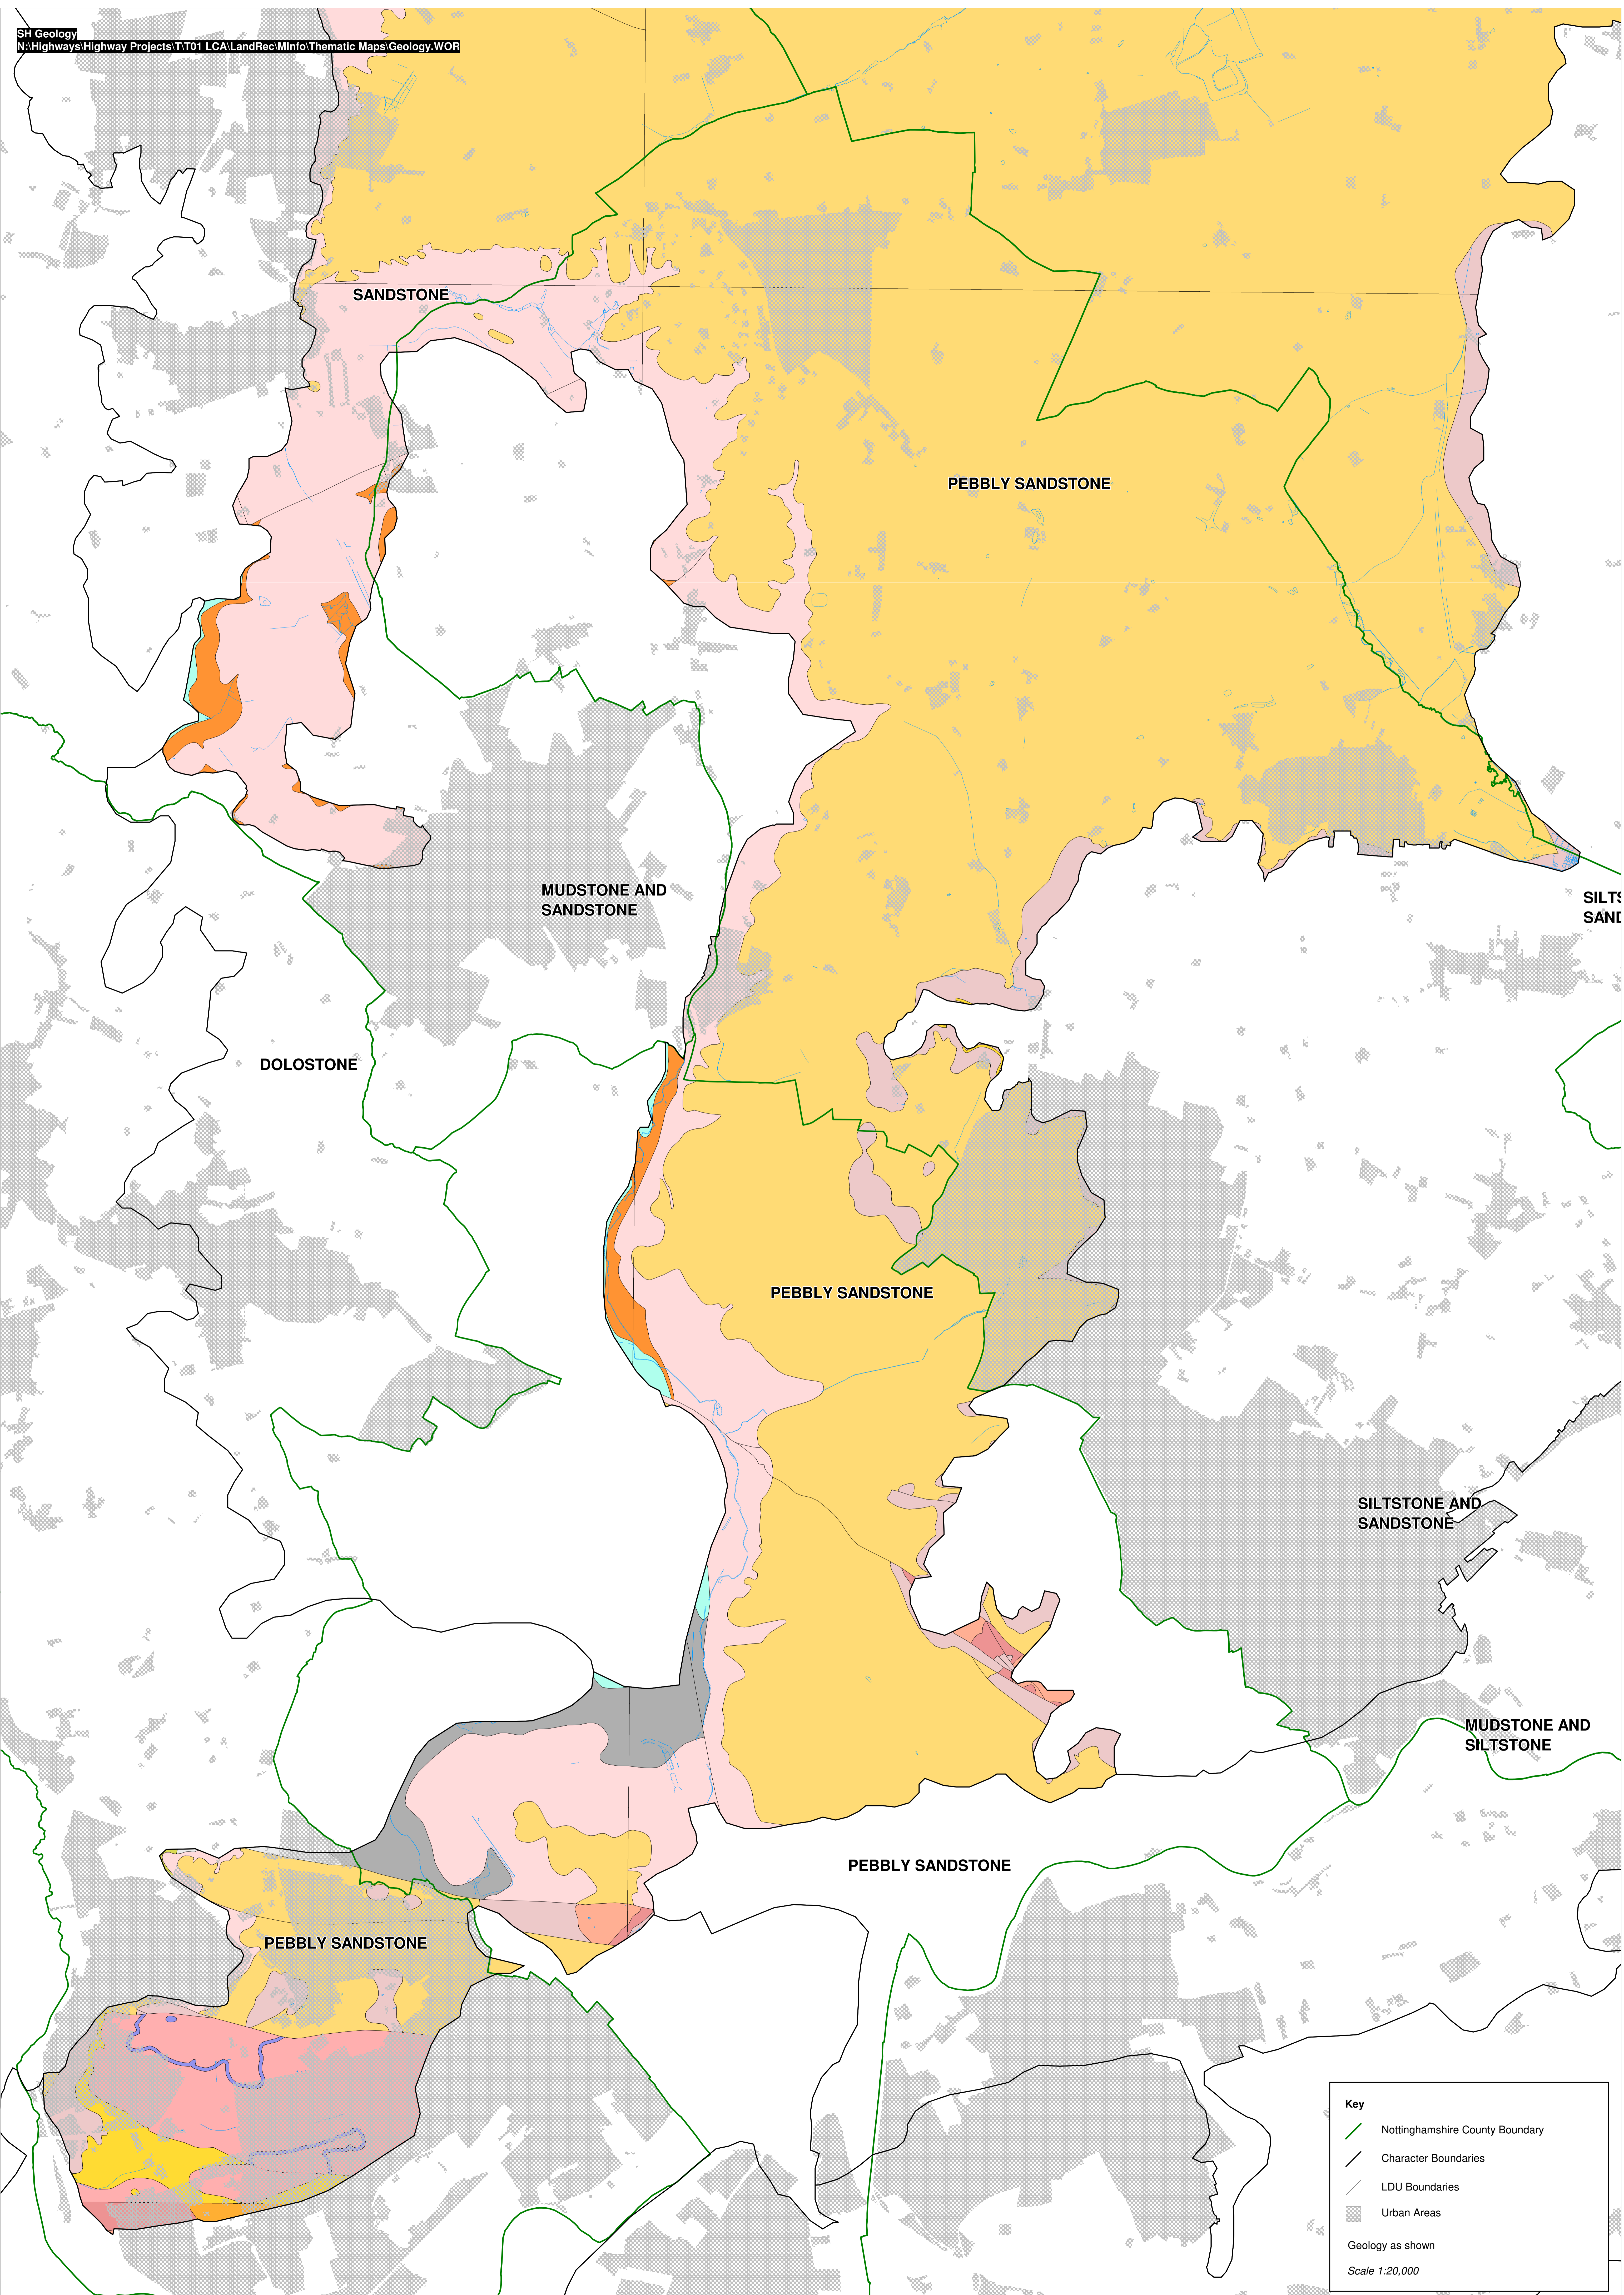

Key

- Nottinghamshire County Boundary
- Character Boundaries
- LDU Boundaries
- Urban Areas

Geology as shown
Scale 1:20,000