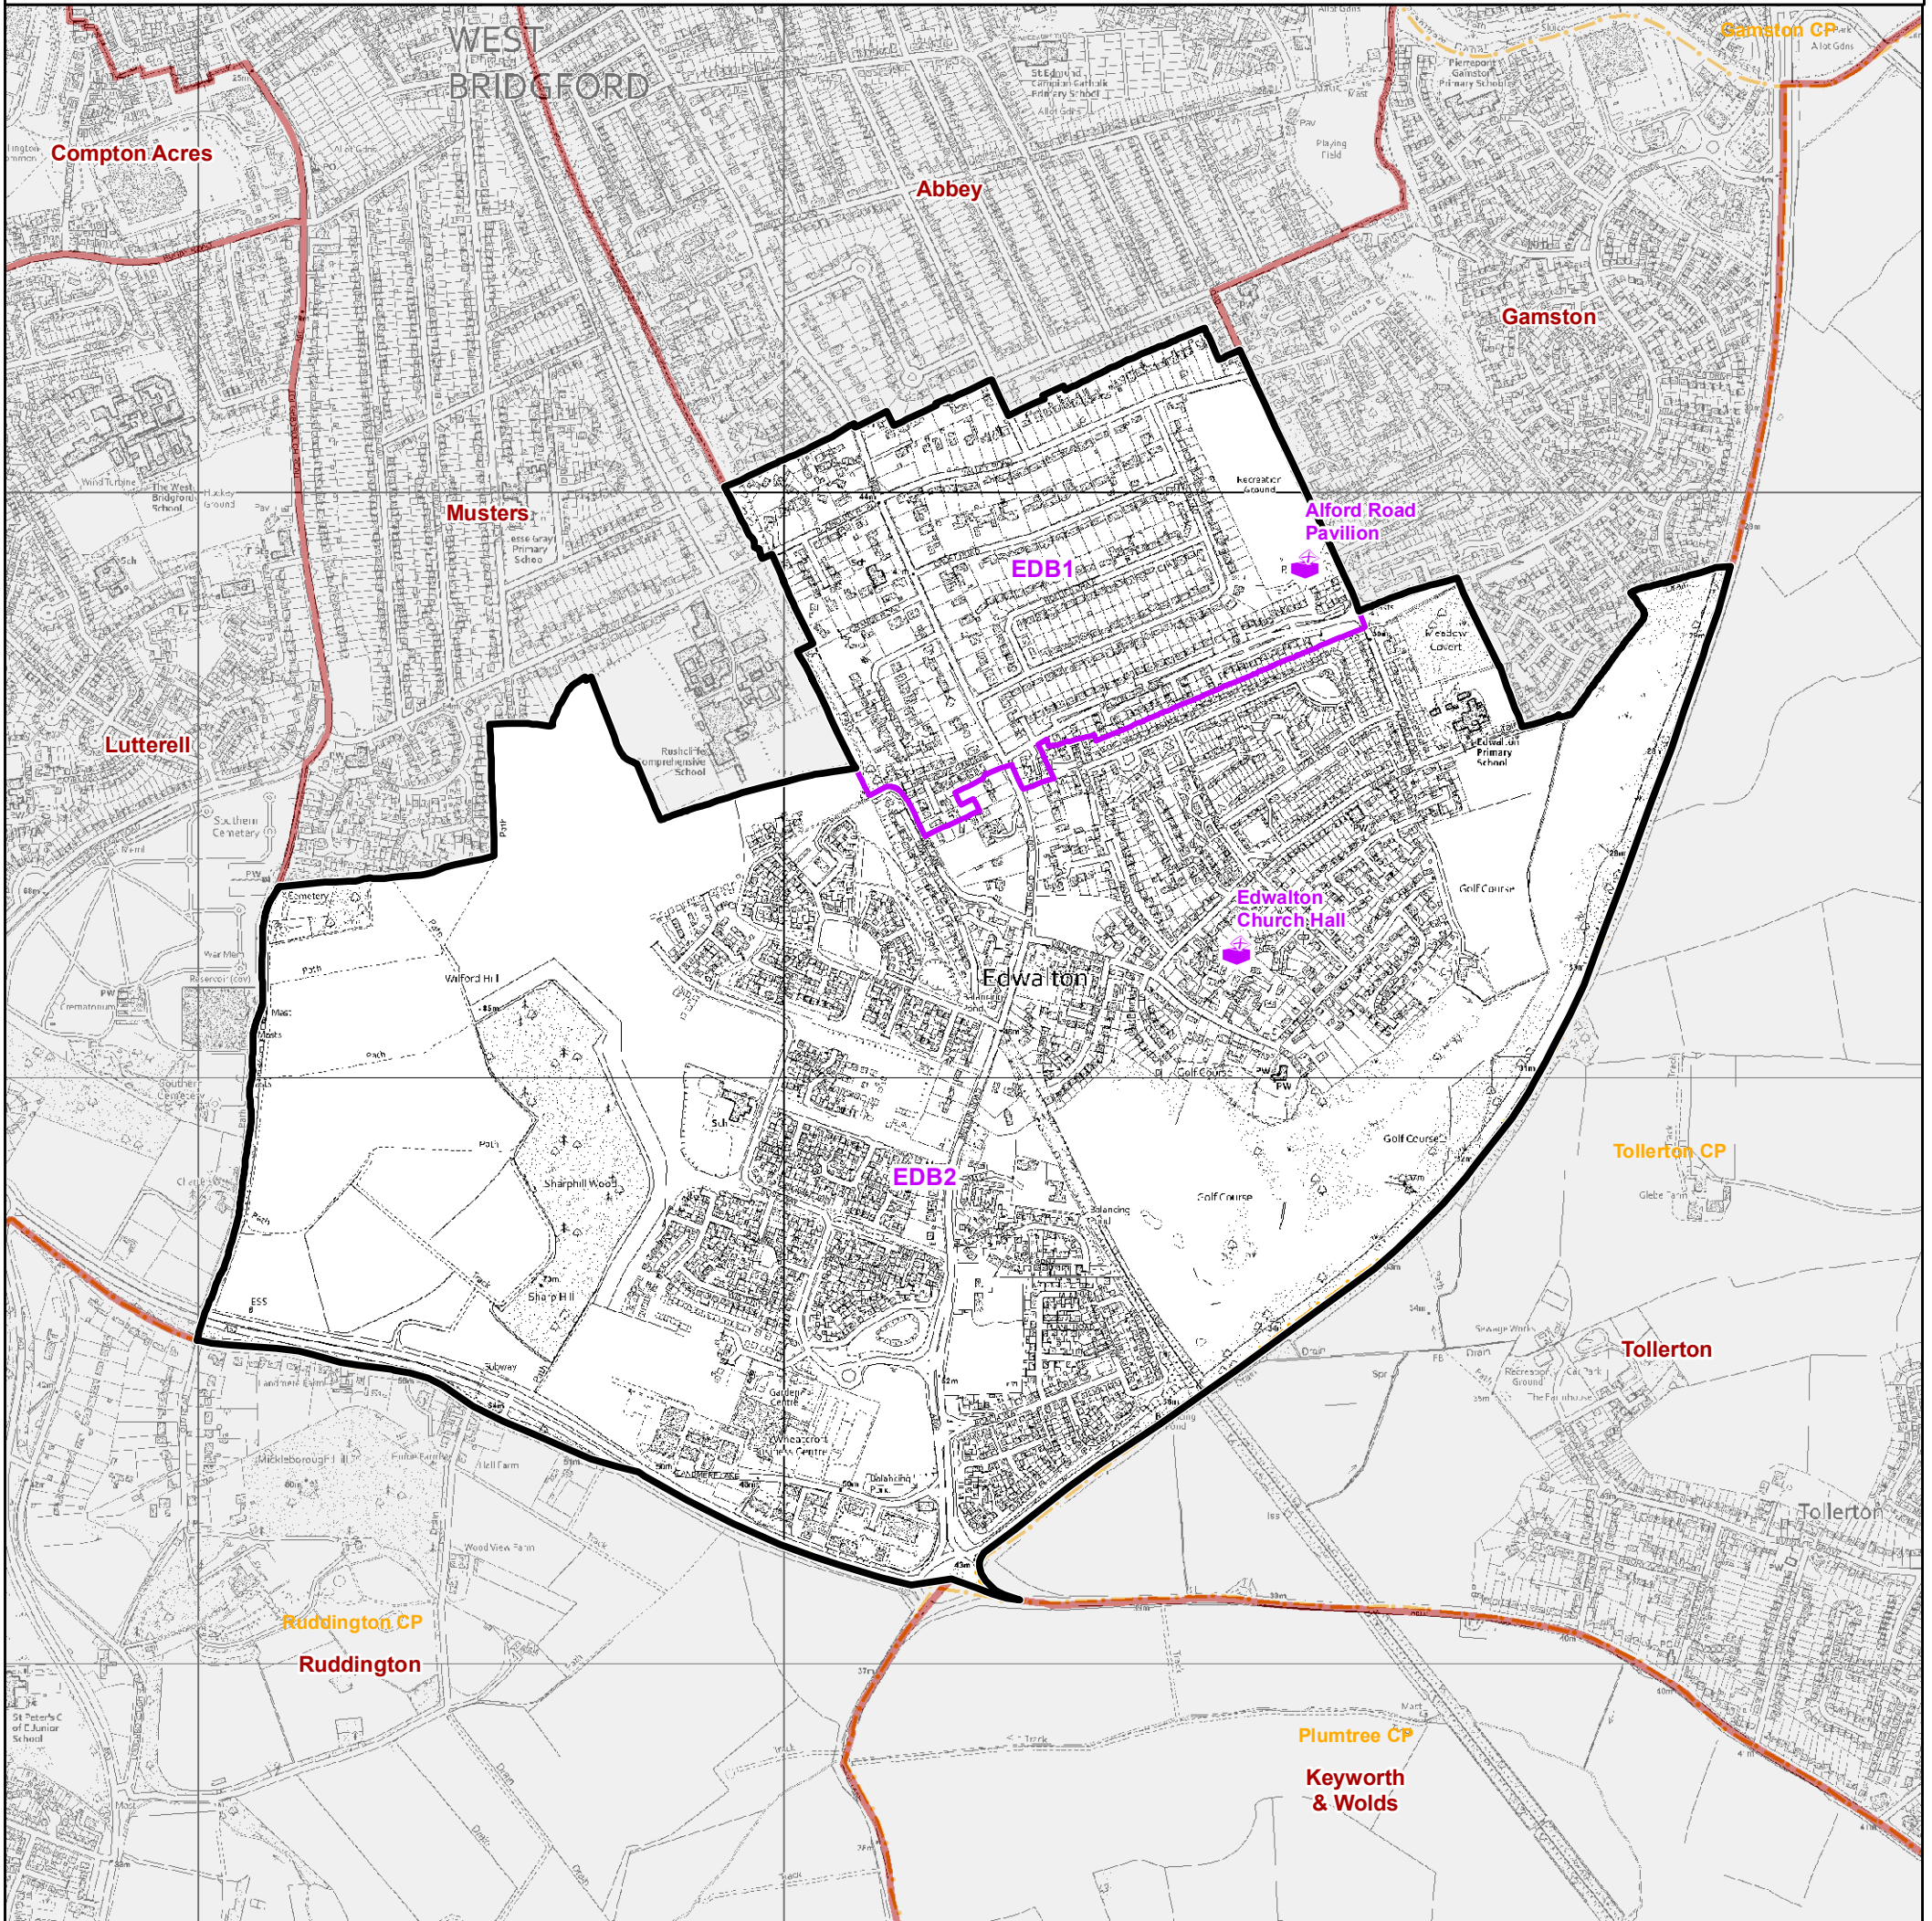

15 November 2022

Rushcliffe Borough Council - Edwalton Ward

Polling Districts and Places - Map No. 10

Rushcliffe
Borough Council

Polling Places: **EDWALTON**

 EDB1 | Alford Road Pavilion  EDB2 | Edwalton Church Hall

Not To Scale

© Crown Copyright and database right 2022. Ordnance Survey 100019419
You are not permitted to copy, sub-license, distribute or sell any of this data to third parties in any form.