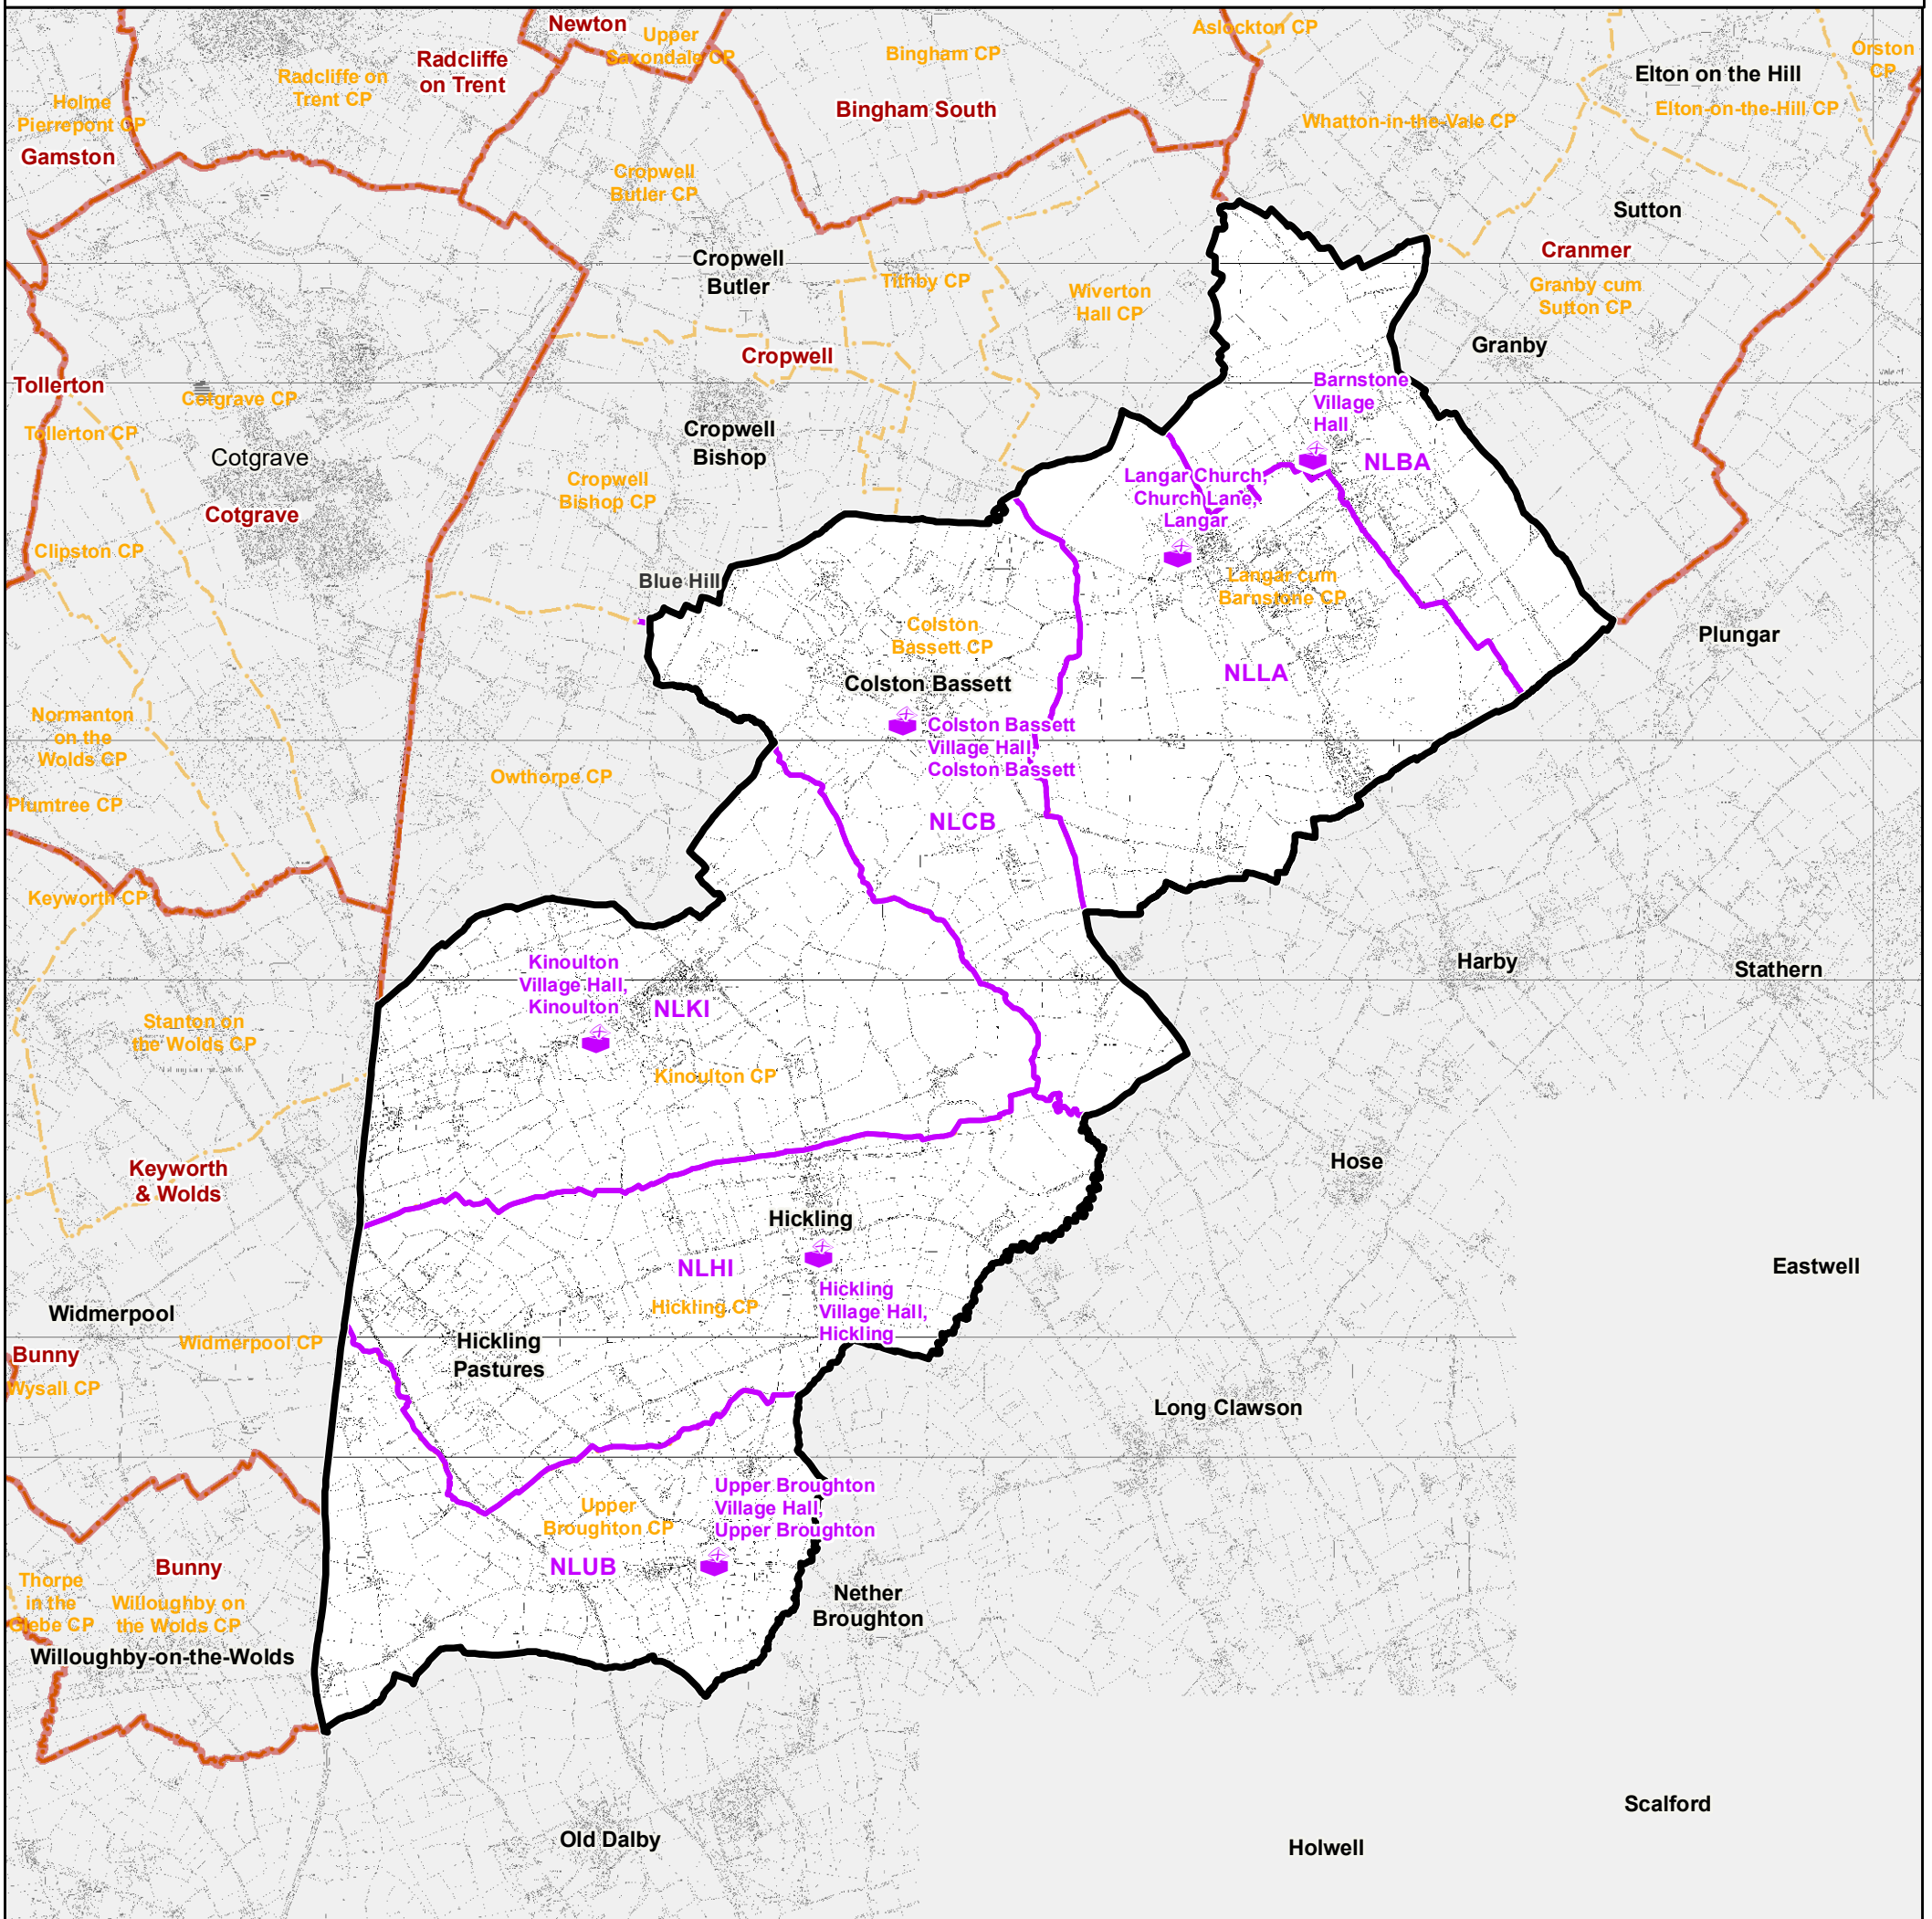

10 November 2022

Rushcliffe Borough Council - Neville & Langar Ward

Polling Districts and Places - Map No. 18

Rushcliffe
Borough Council

Polling Places: **NEVILLE & LANGAR**

- NLBA | Barnstone Village Hall
- NLKI | Kinoulton Village Hall, Kinoulton
- NLHI | Hickling Village Hall, Hickling
- NLLA | Langar Church, Church Lane, Langar
- NLCB | Colston Bassett Village Hall, Colston Bassett
- NLUB | Upper Broughton Village Hall, Upper Broughton

Not To Scale