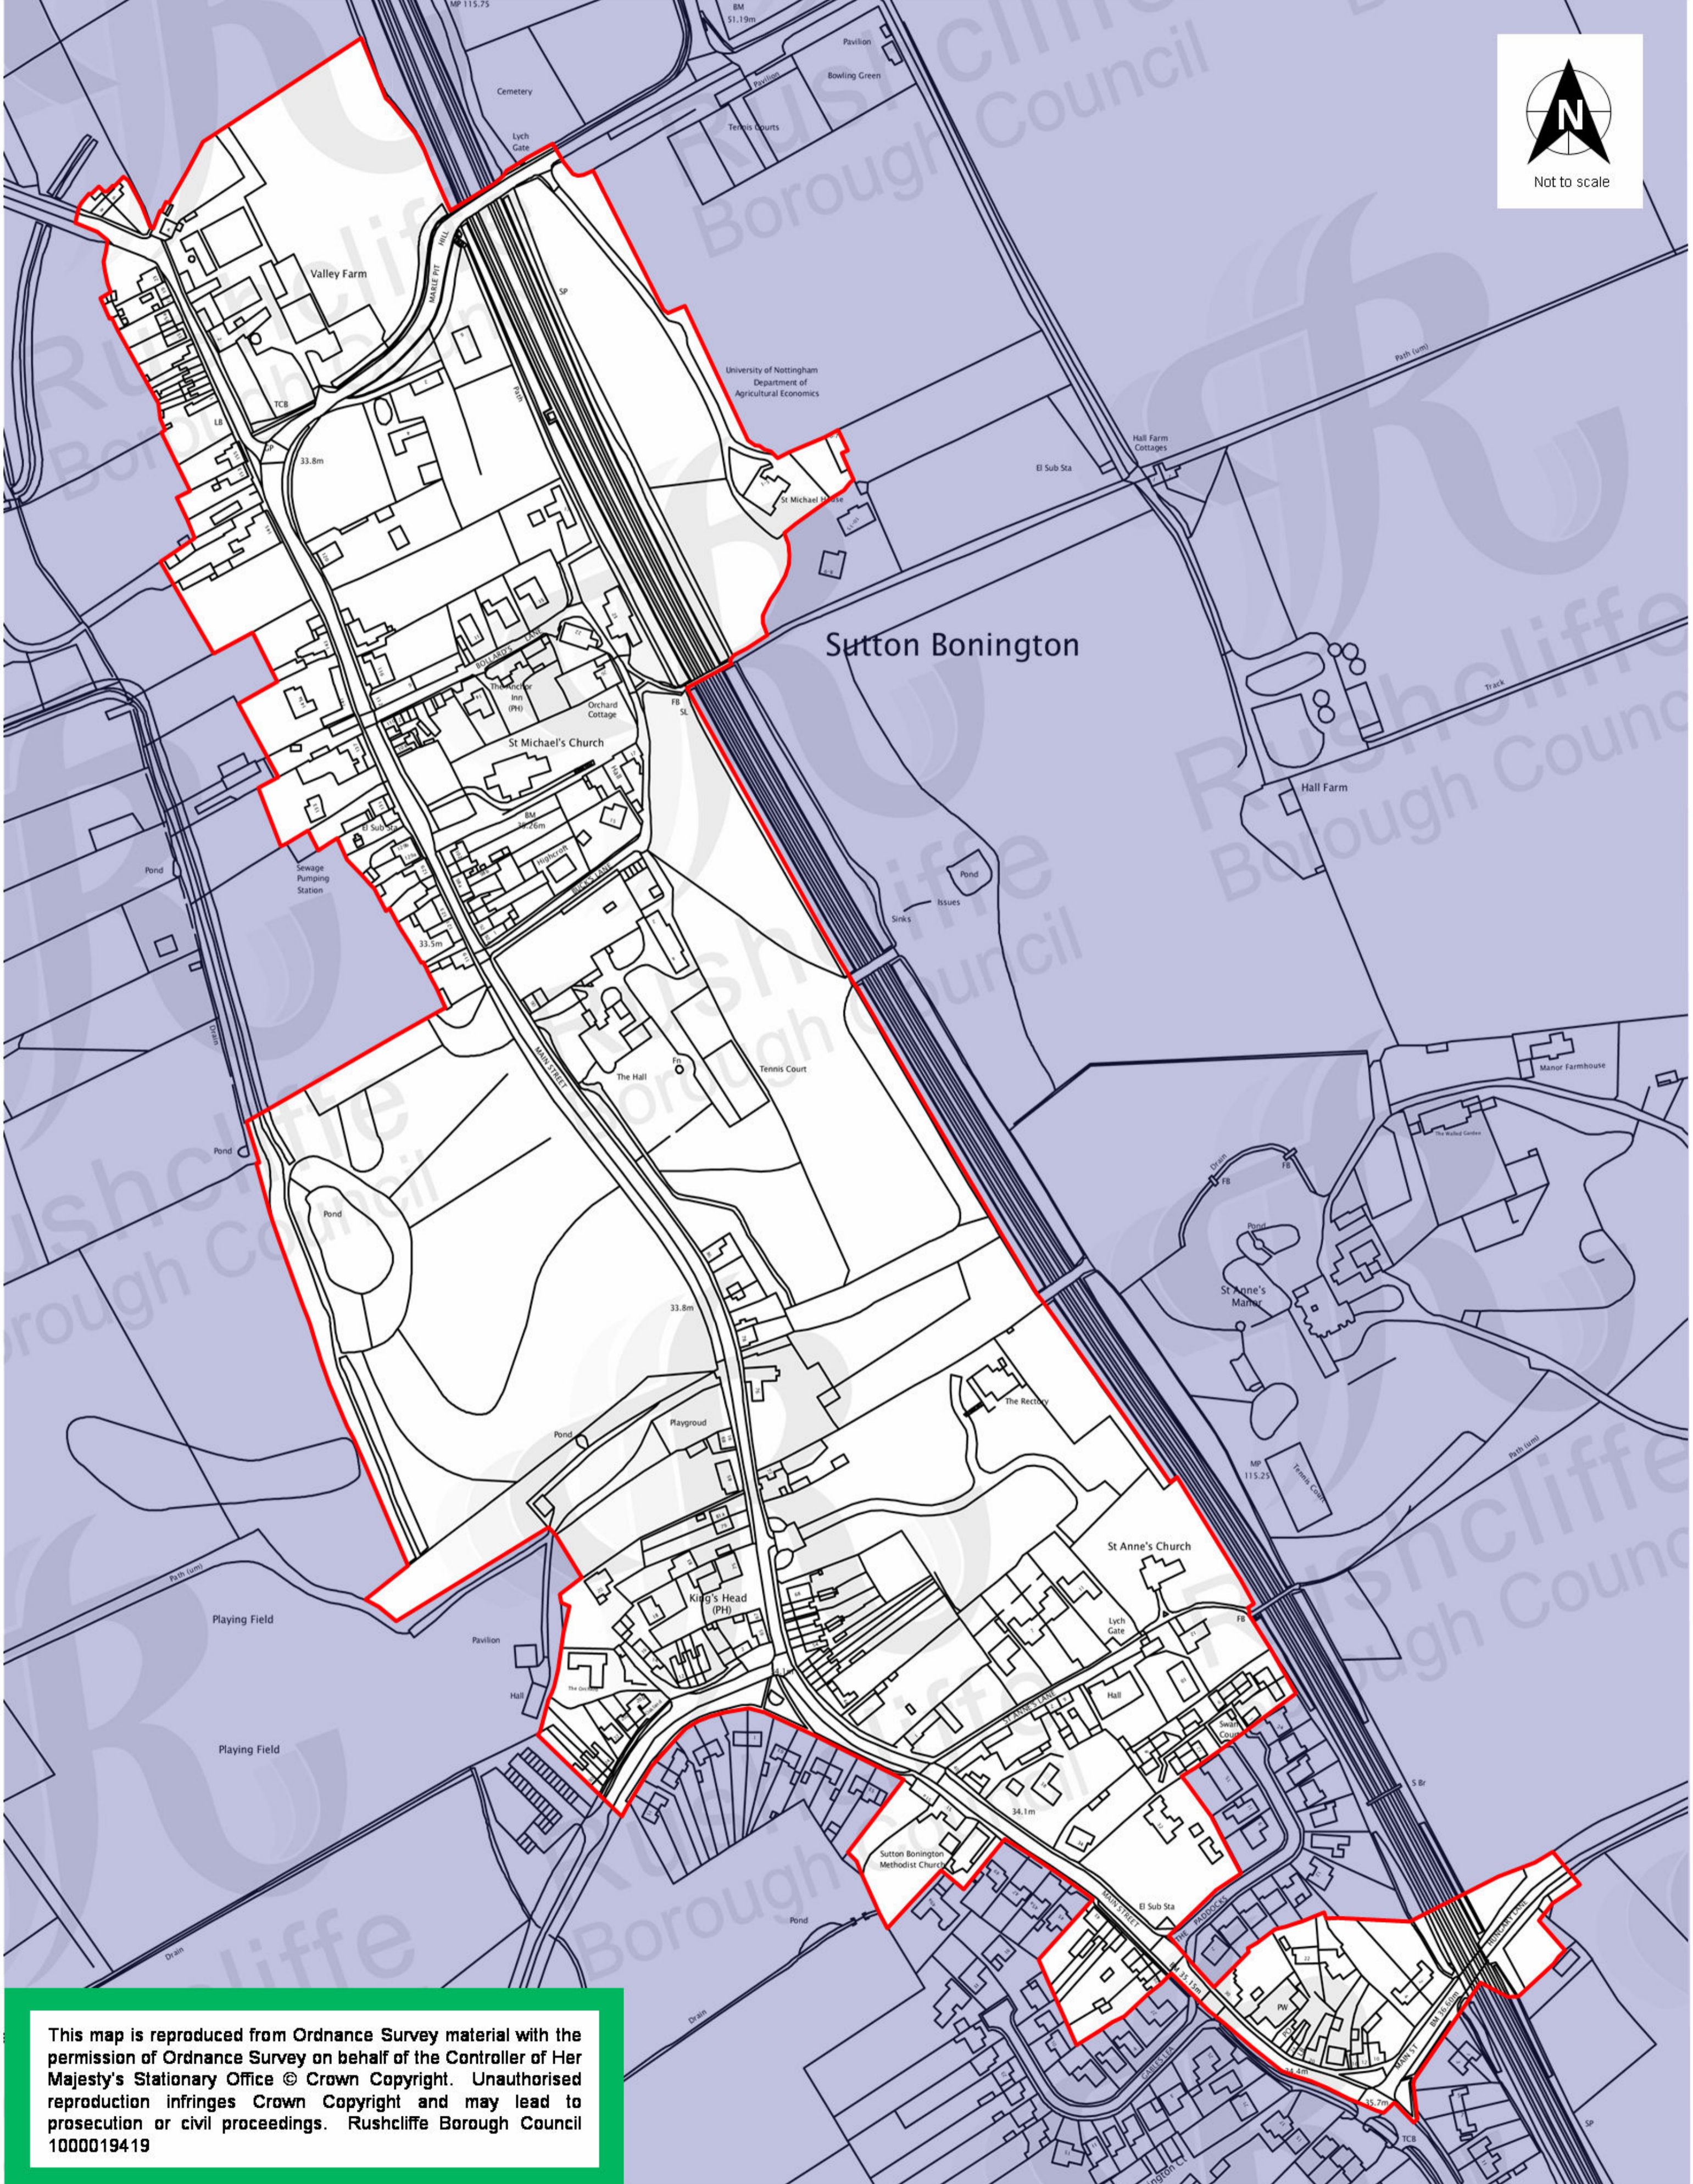

Conservation Area Boundary

Sutton Bonington

This map is reproduced from Ordnance Survey material with the permission of Ordnance Survey on behalf of the Controller of Her Majesty's Stationary Office © Crown Copyright. Unauthorised reproduction infringes Crown Copyright and may lead to prosecution or civil proceedings. Rushcliffe Borough Council 1000019419