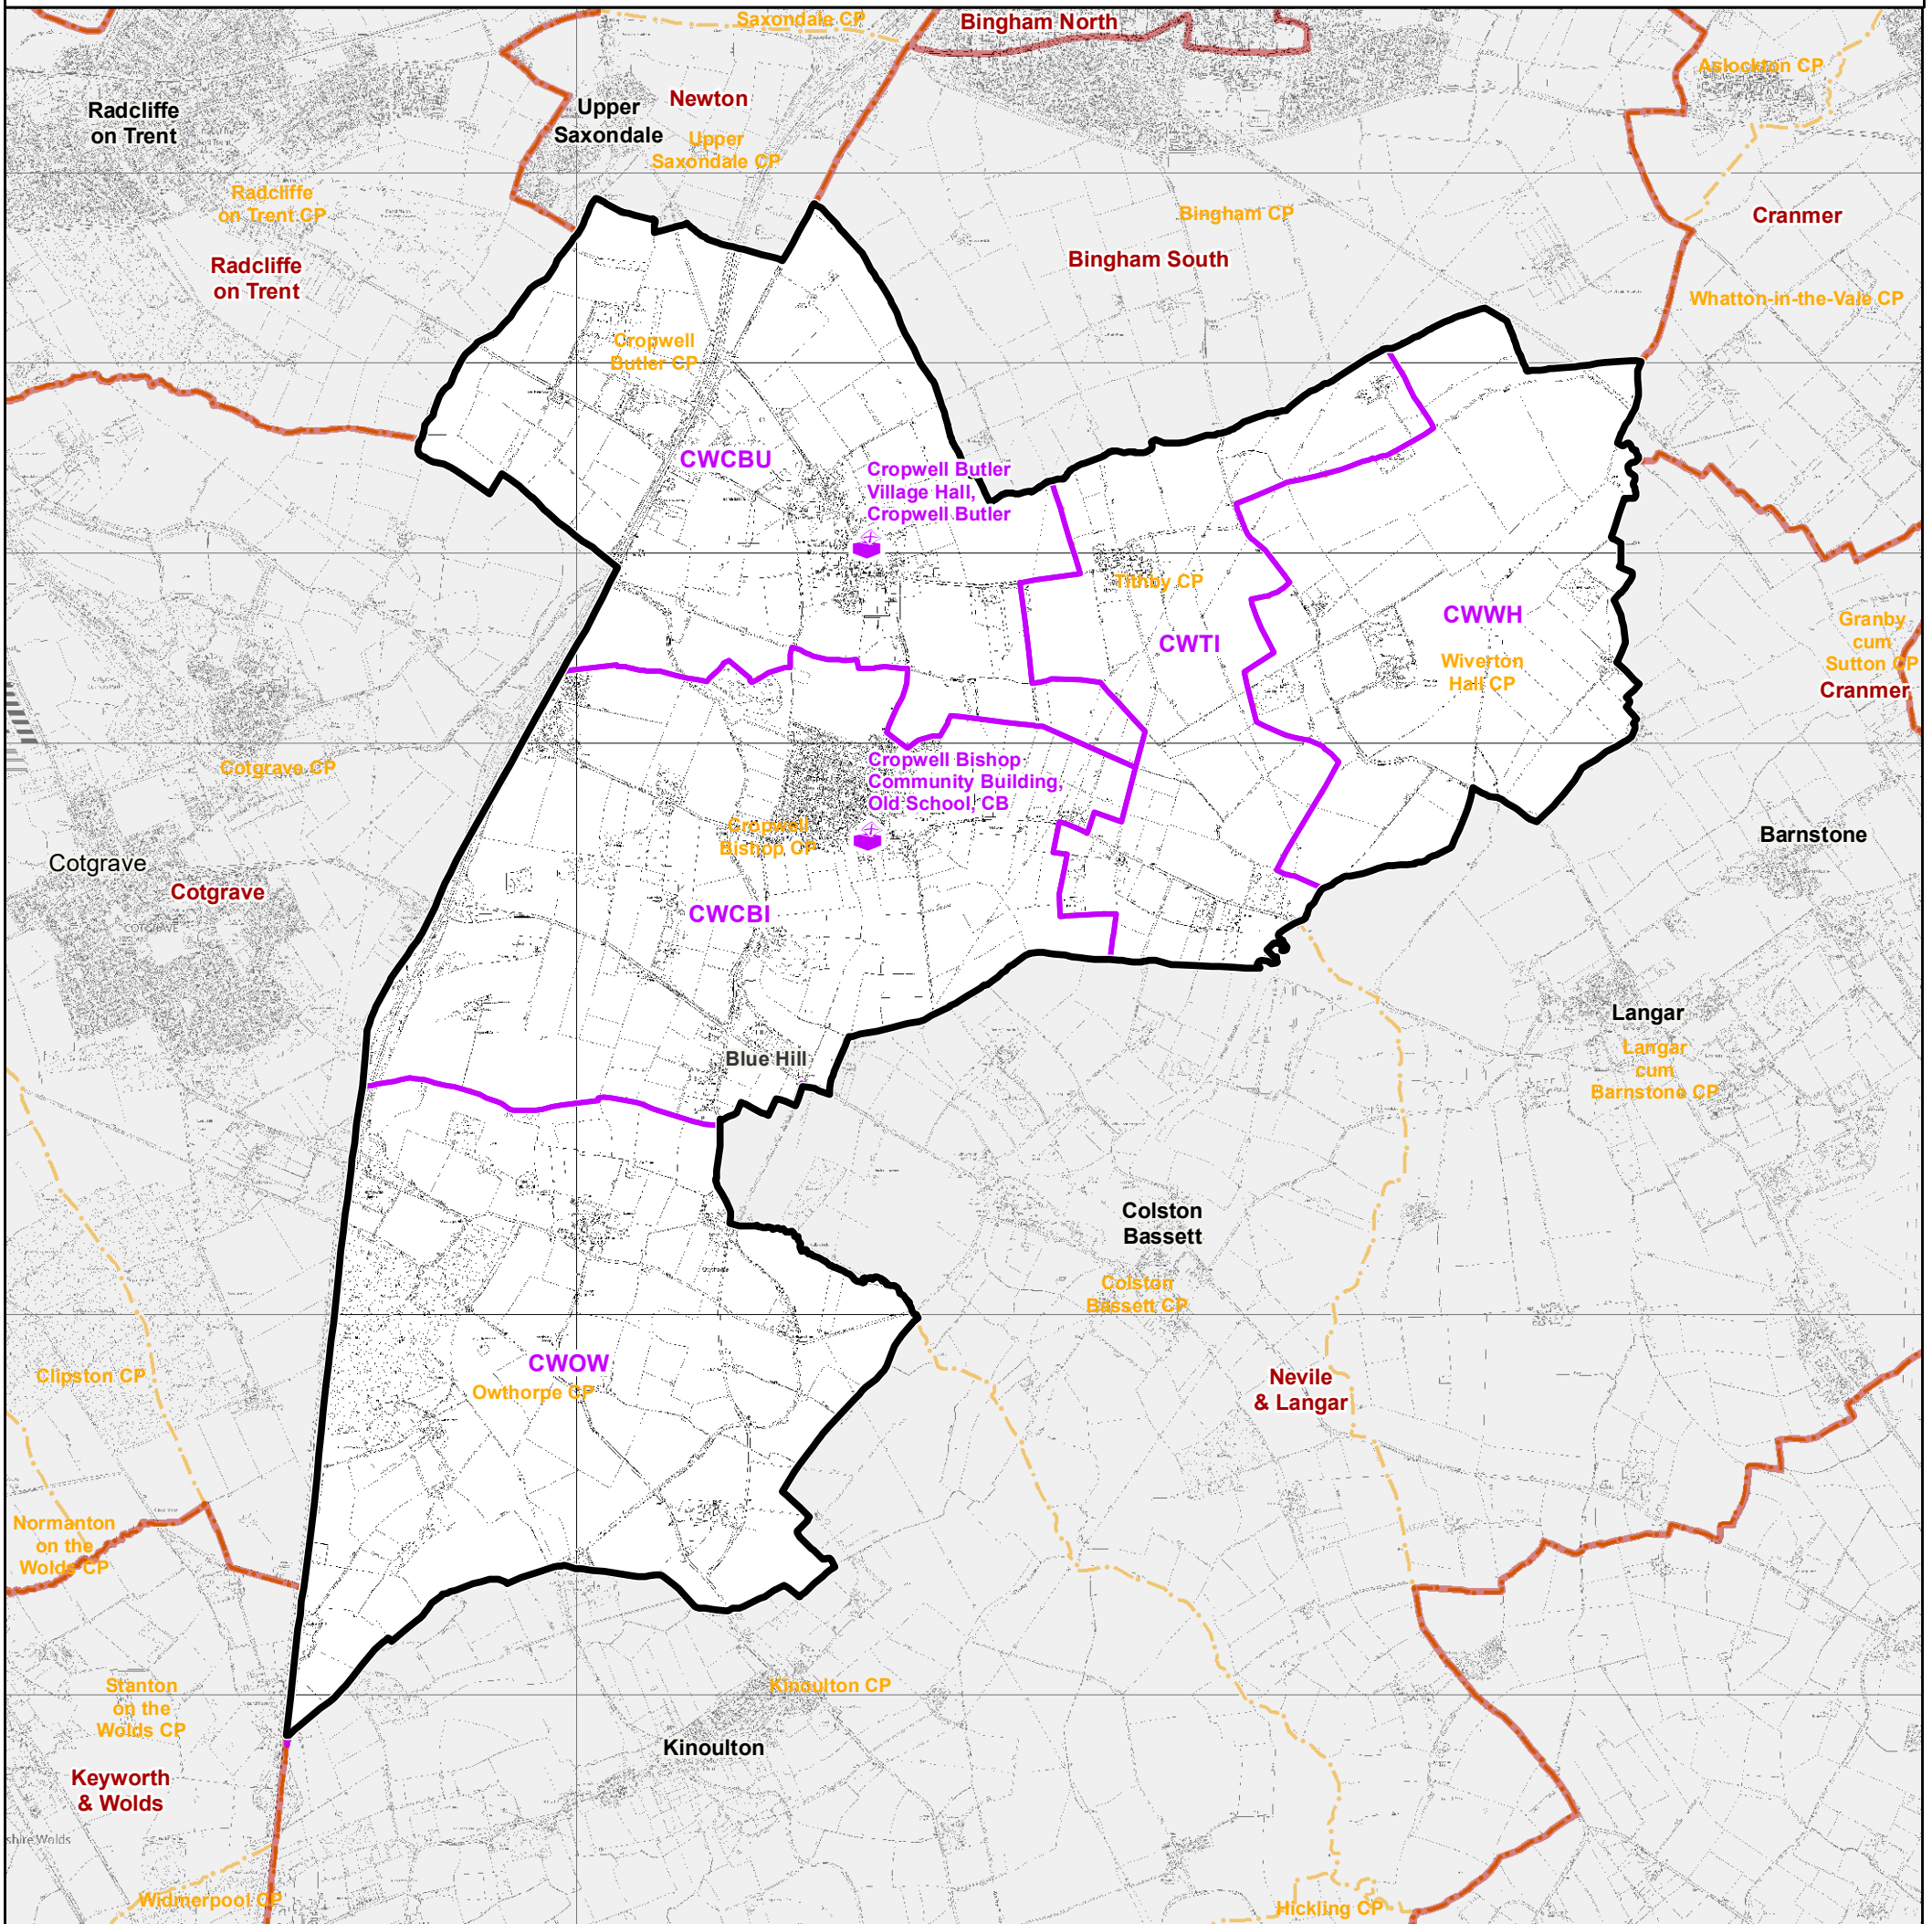

15 November 2022

Rushcliffe Borough Council - Cropwell Ward

Polling Districts and Places - Map No. 8

Rushcliffe
Borough Council

Polling Places: **CROPWELL**

 CWCBI, CWOW | Cropwell Bishop Community Building, Old School, CB
  CWCBU, CWTI, CWWH | Cropwell Butler Village Hall, Cropwell Butler

Not To Scale

© Crown Copyright and database right 2022. Ordnance Survey 100019419
 You are not permitted to copy, sub-license, distribute or sell any of this data to third parties in any form.