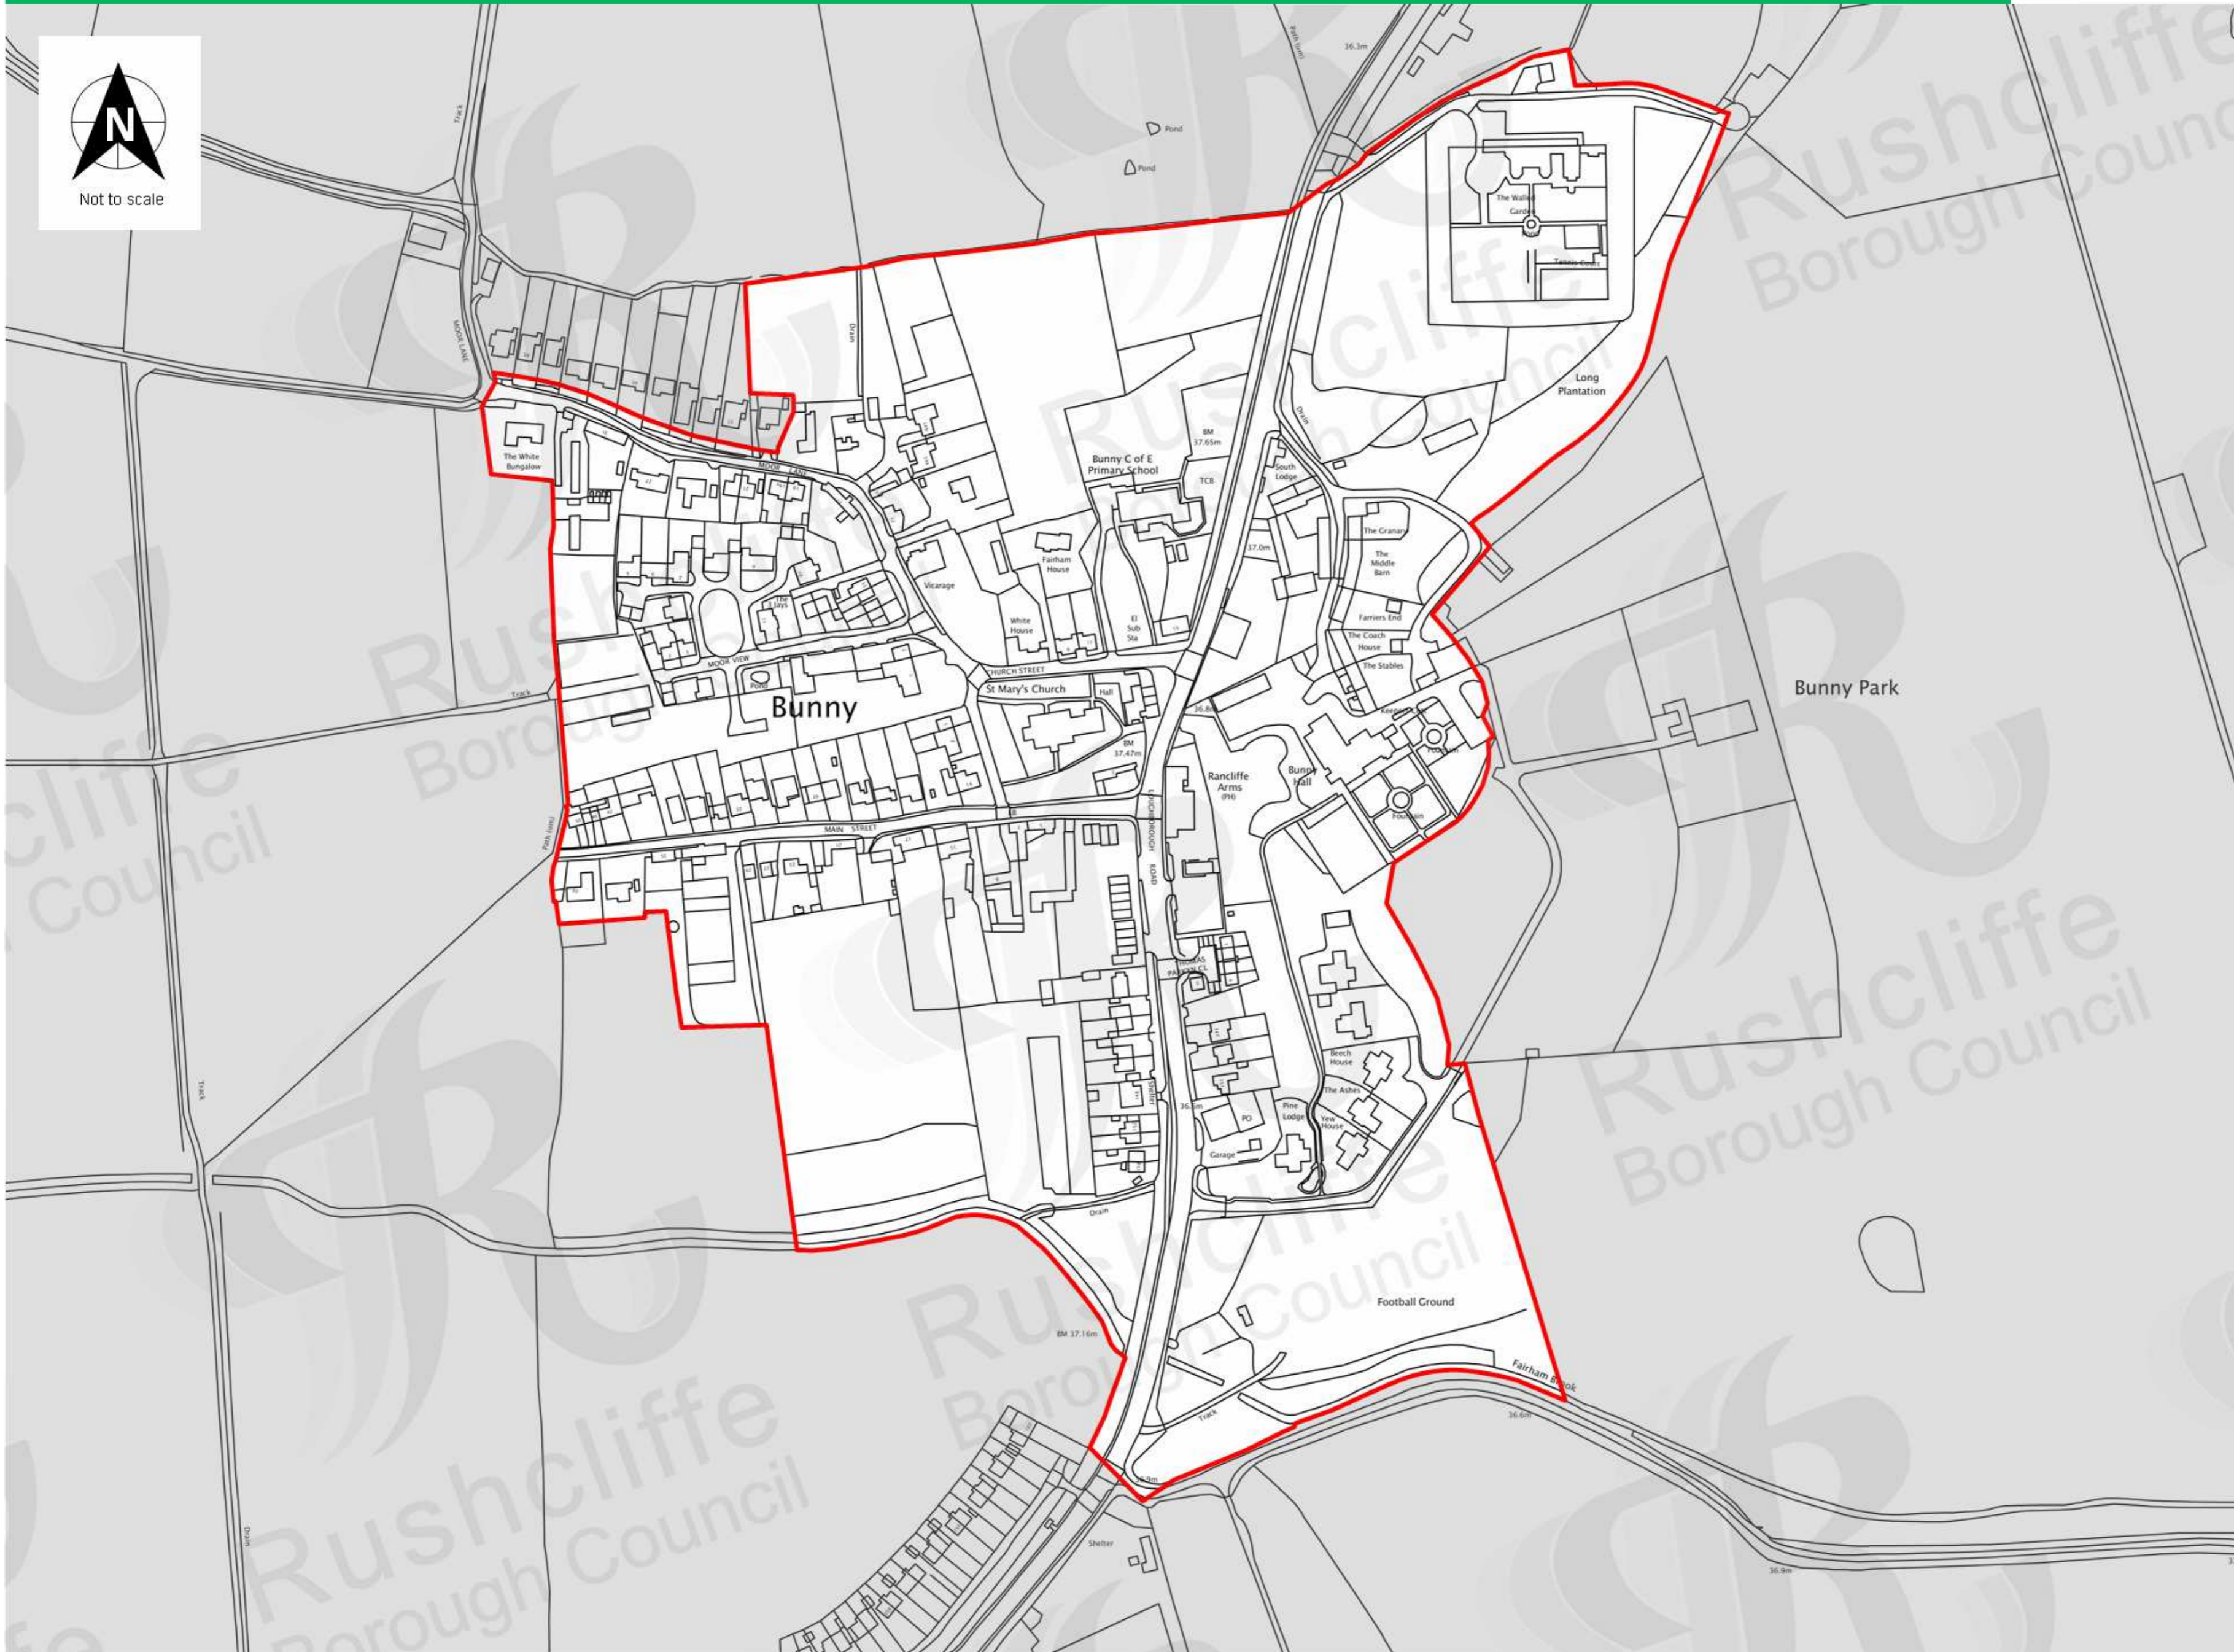

Conservation Area Boundary

Not to scale

This map is reproduced from Ordnance Survey material with the permission of Ordnance Survey on behalf of the Controller of Her Majesty's Stationary Office © Crown Copyright. Unauthorised reproduction infringes Crown Copyright and may lead to prosecution or civil proceedings. Rushcliffe Borough Council 100019419