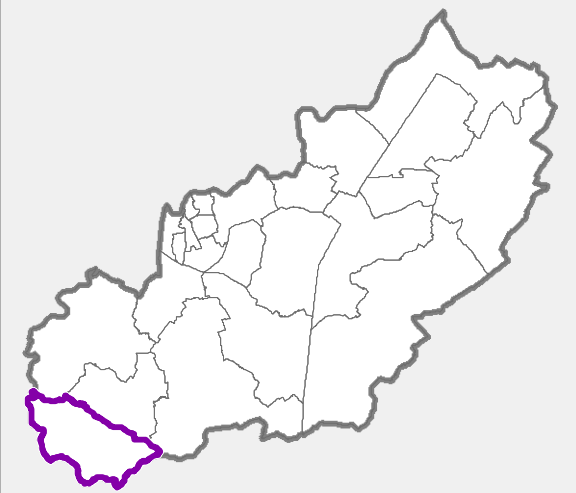

15 November 2022

Rushcliffe Borough Council - Soar Valley Ward

Polling Districts and Places - Map No. 22

Rushcliffe
Borough Council

Polling Places: **SOAR VALLEY**

 SVNS, SVSS | The Hall Normanton on Soar  SVSB | Sutton Bonington Village Hall

Not To Scale

© Crown Copyright and database right 2022. Ordnance Survey 100019419
You are not permitted to copy, sub-license, distribute or sell any of this data to third parties in any form.