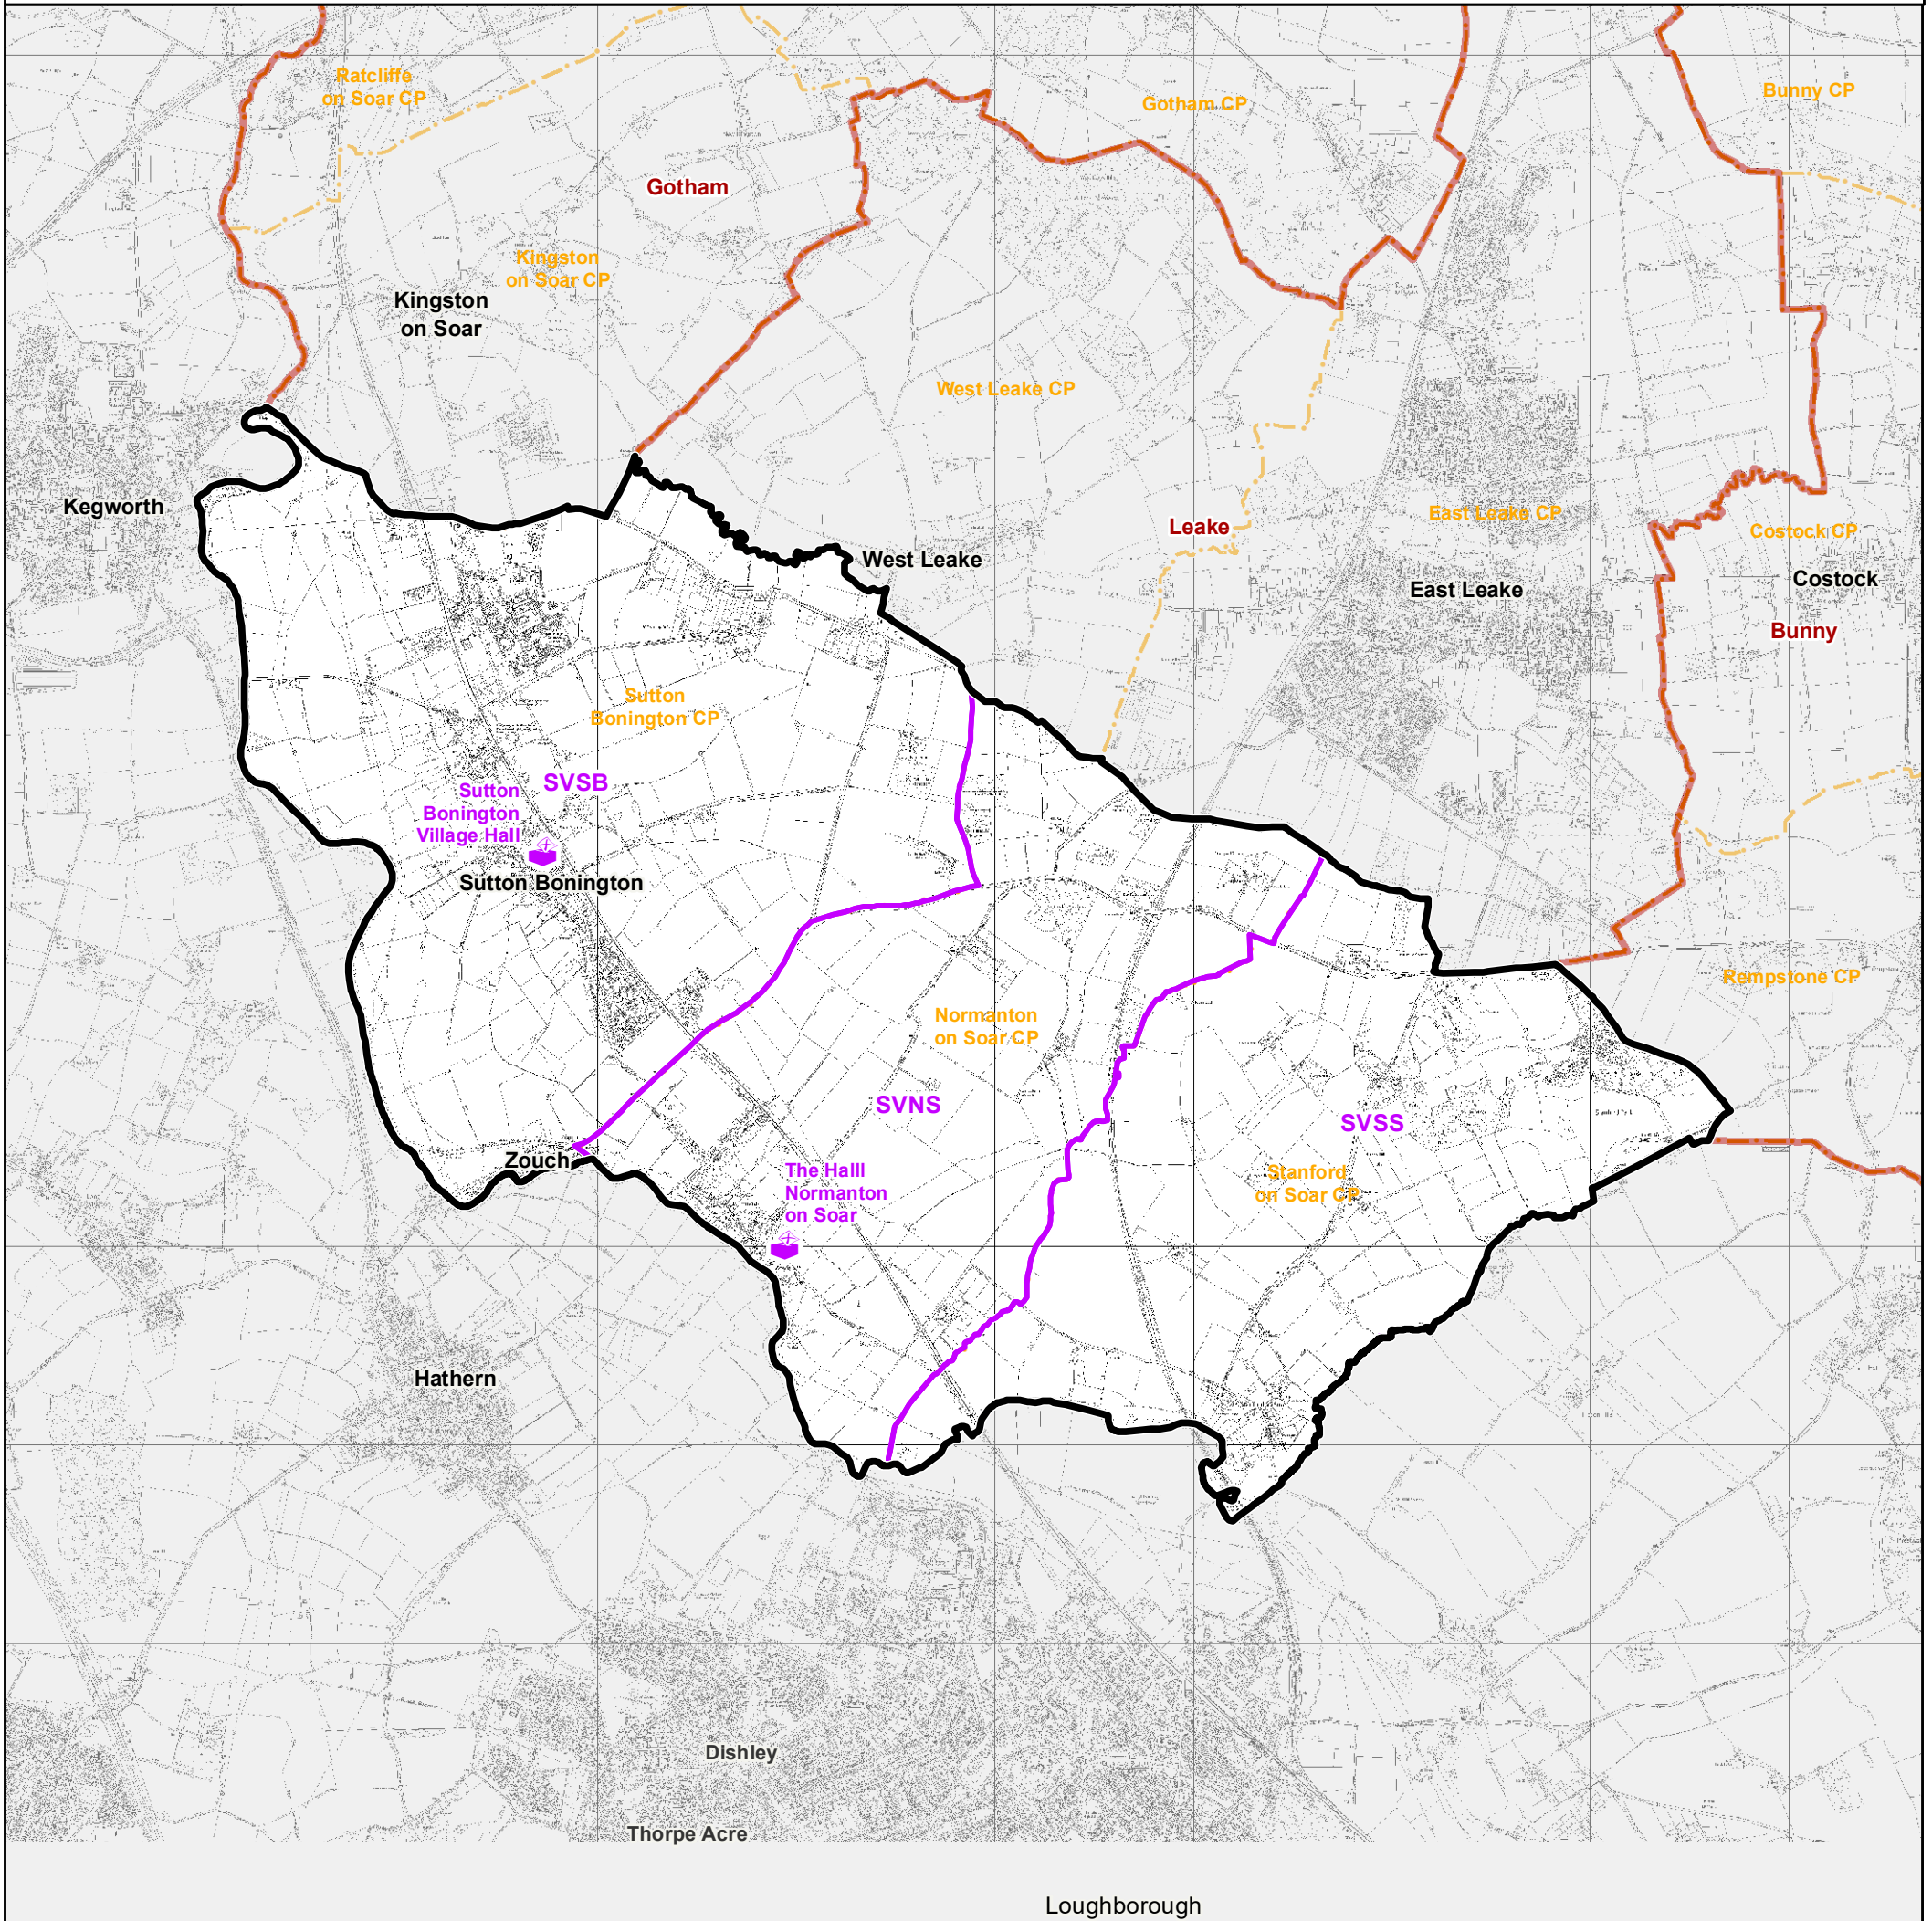

15 November 2022

Rushcliffe Borough Council - Soar Valley Ward

Polling Districts and Places - Map No. 22

Rushcliffe
Borough Council

Polling Places: **SOAR VALLEY**

 SVNS, SVSS | The Hall Normanton on Soar  SVSB | Sutton Bonington Village Hall

Not To Scale

© Crown Copyright and database right 2022. Ordnance Survey 100019419
You are not permitted to copy, sub-license, distribute or sell any of this data to third parties in any form.