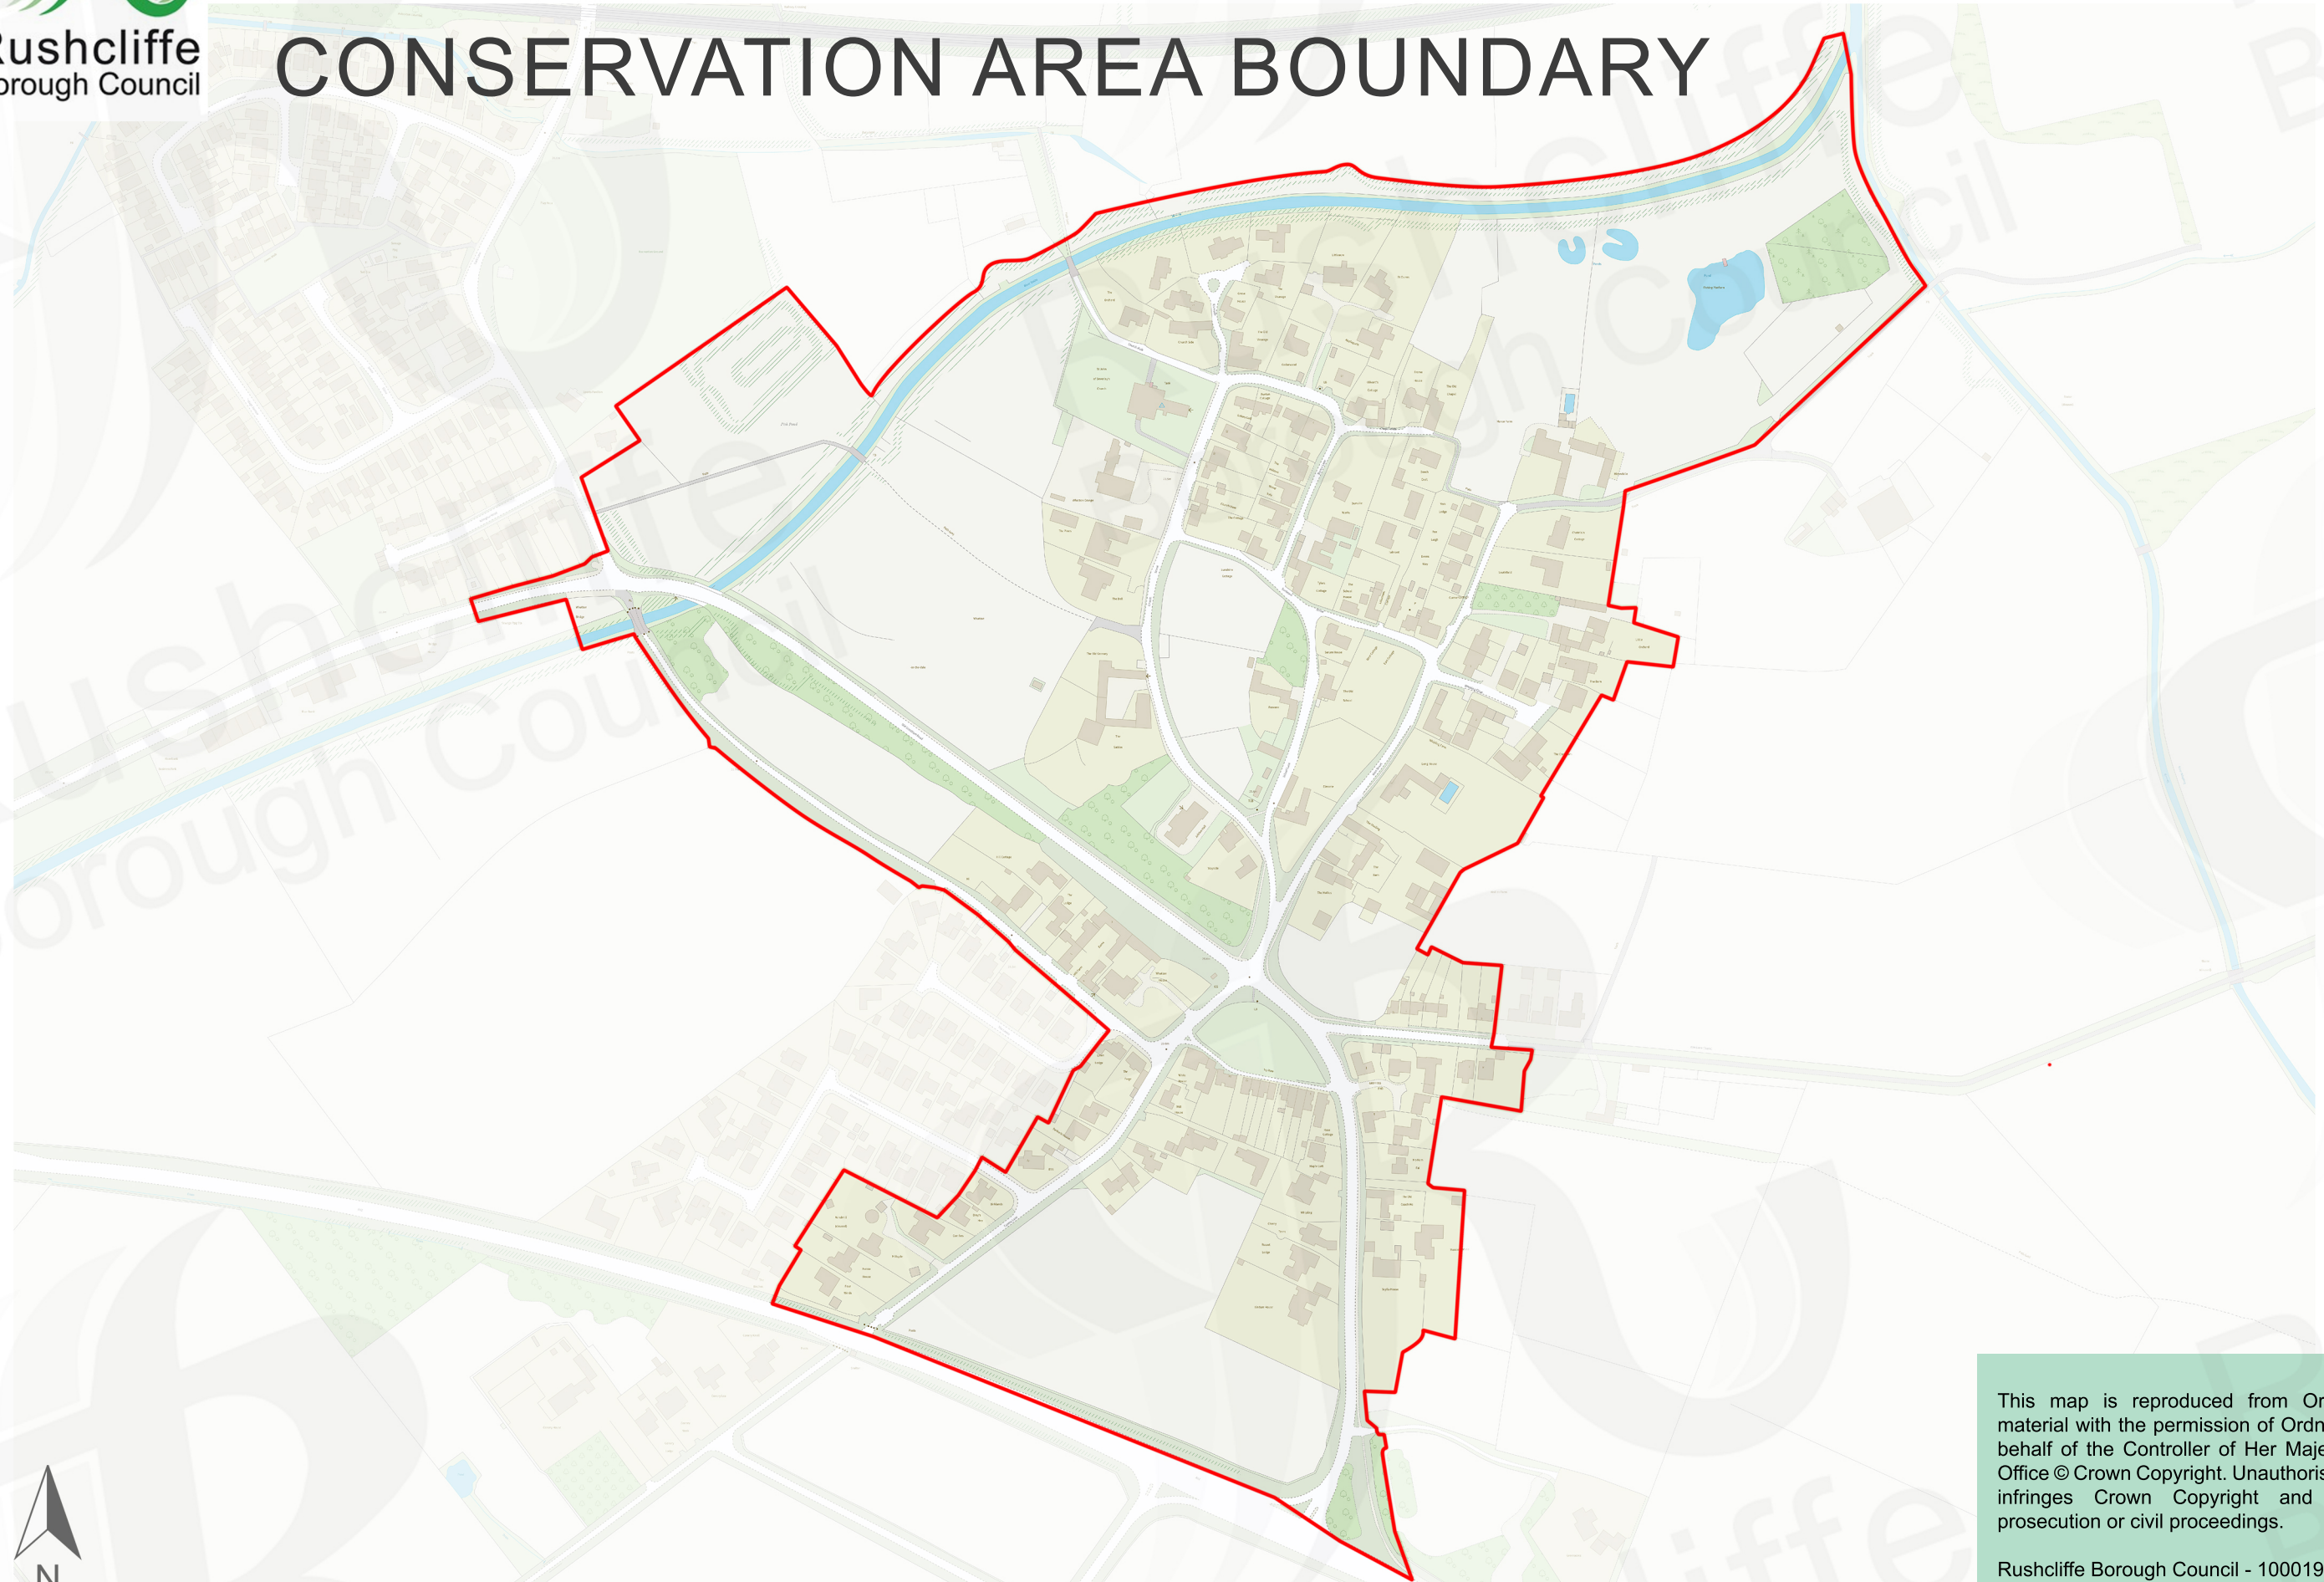

Rushcliffe
Borough Council

WHATTON

CONSERVATION AREA BOUNDARY

This map is reproduced from Ordnance Survey material with the permission of Ordnance Survey on behalf of the Controller of Her Majesty's Stationary Office © Crown Copyright. Unauthorised reproduction infringes Crown Copyright and may lead to prosecution or civil proceedings.