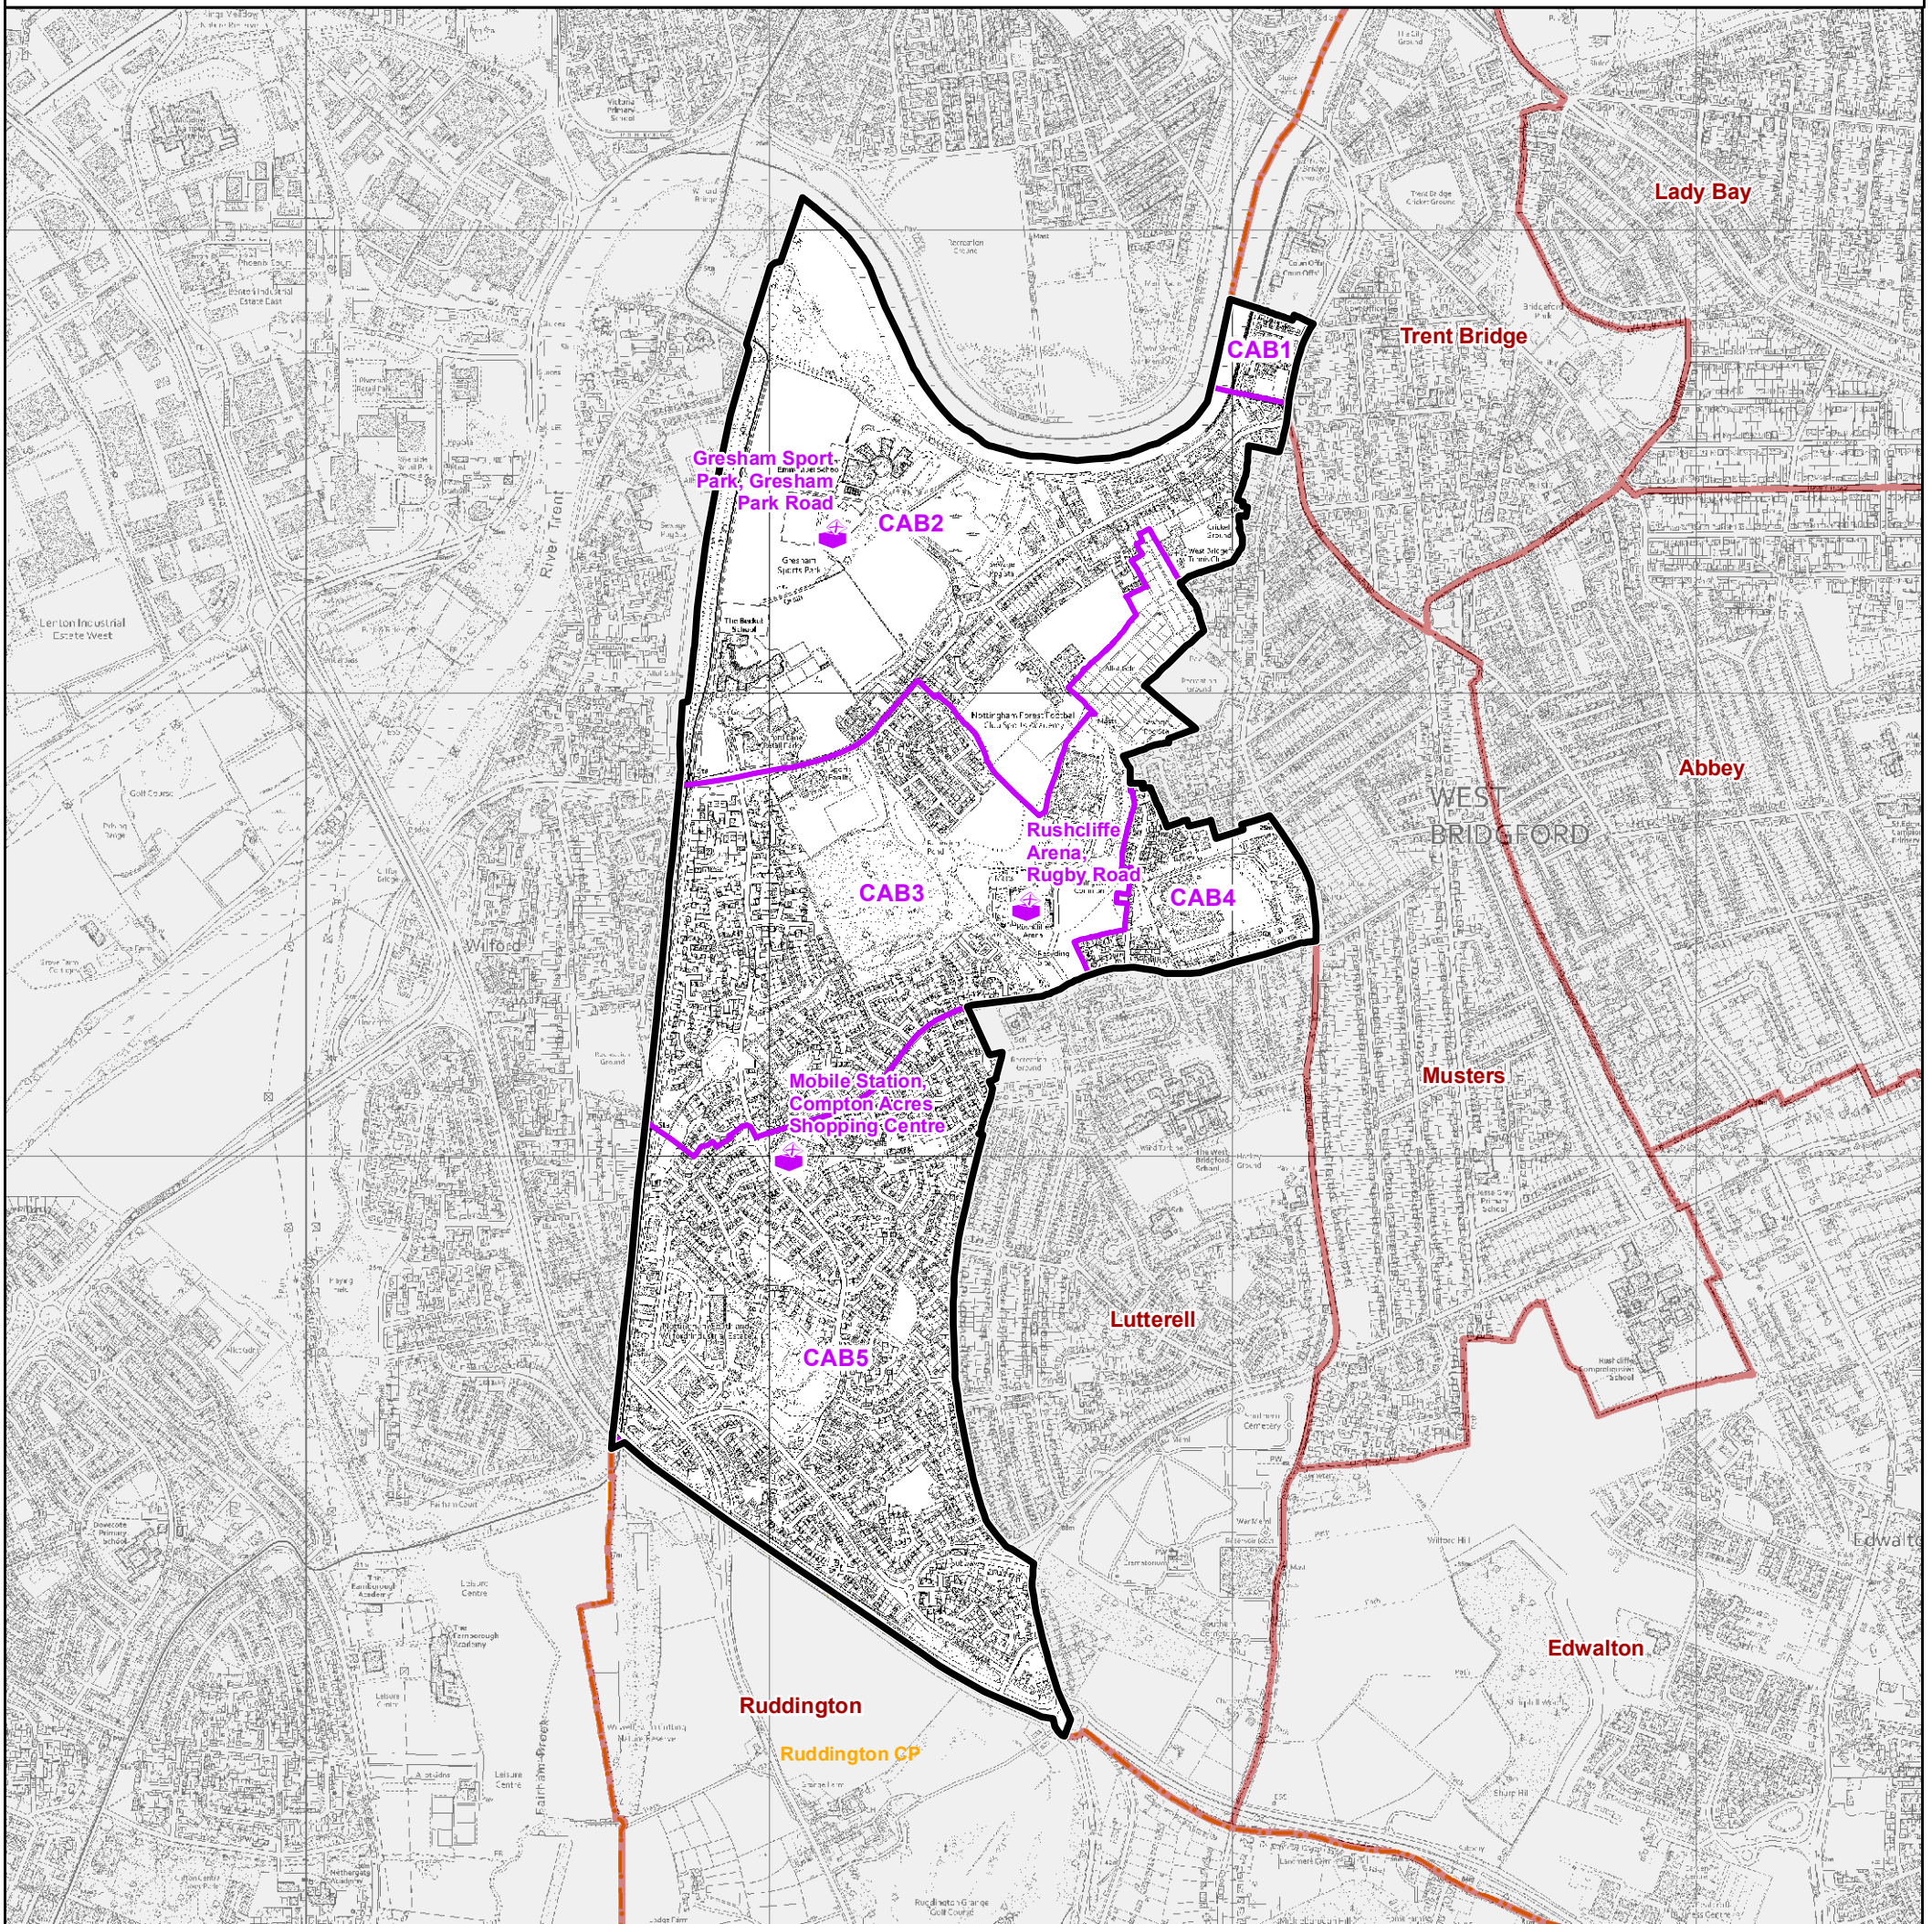

15 November 2022

Rushcliffe Borough Council - Compton Acres Ward

Polling Districts and Places - Map No. 5

Rushcliffe
Borough Council

Polling Places: **COMPTON ACRES**

-  CAB1, CAB2 | Gresham Sport Park, Gresham Park Road,  CAB5 | Mobile Station, Compton Acres Shopping Centre
-  CAB3, CAB4 | Rushcliffe Arena, Rugby Road

Not To Scale

© Crown Copyright and database right 2022. Ordnance Survey 100019419
You are not permitted to copy, sub-license, distribute or sell any of this data to third parties in any form.