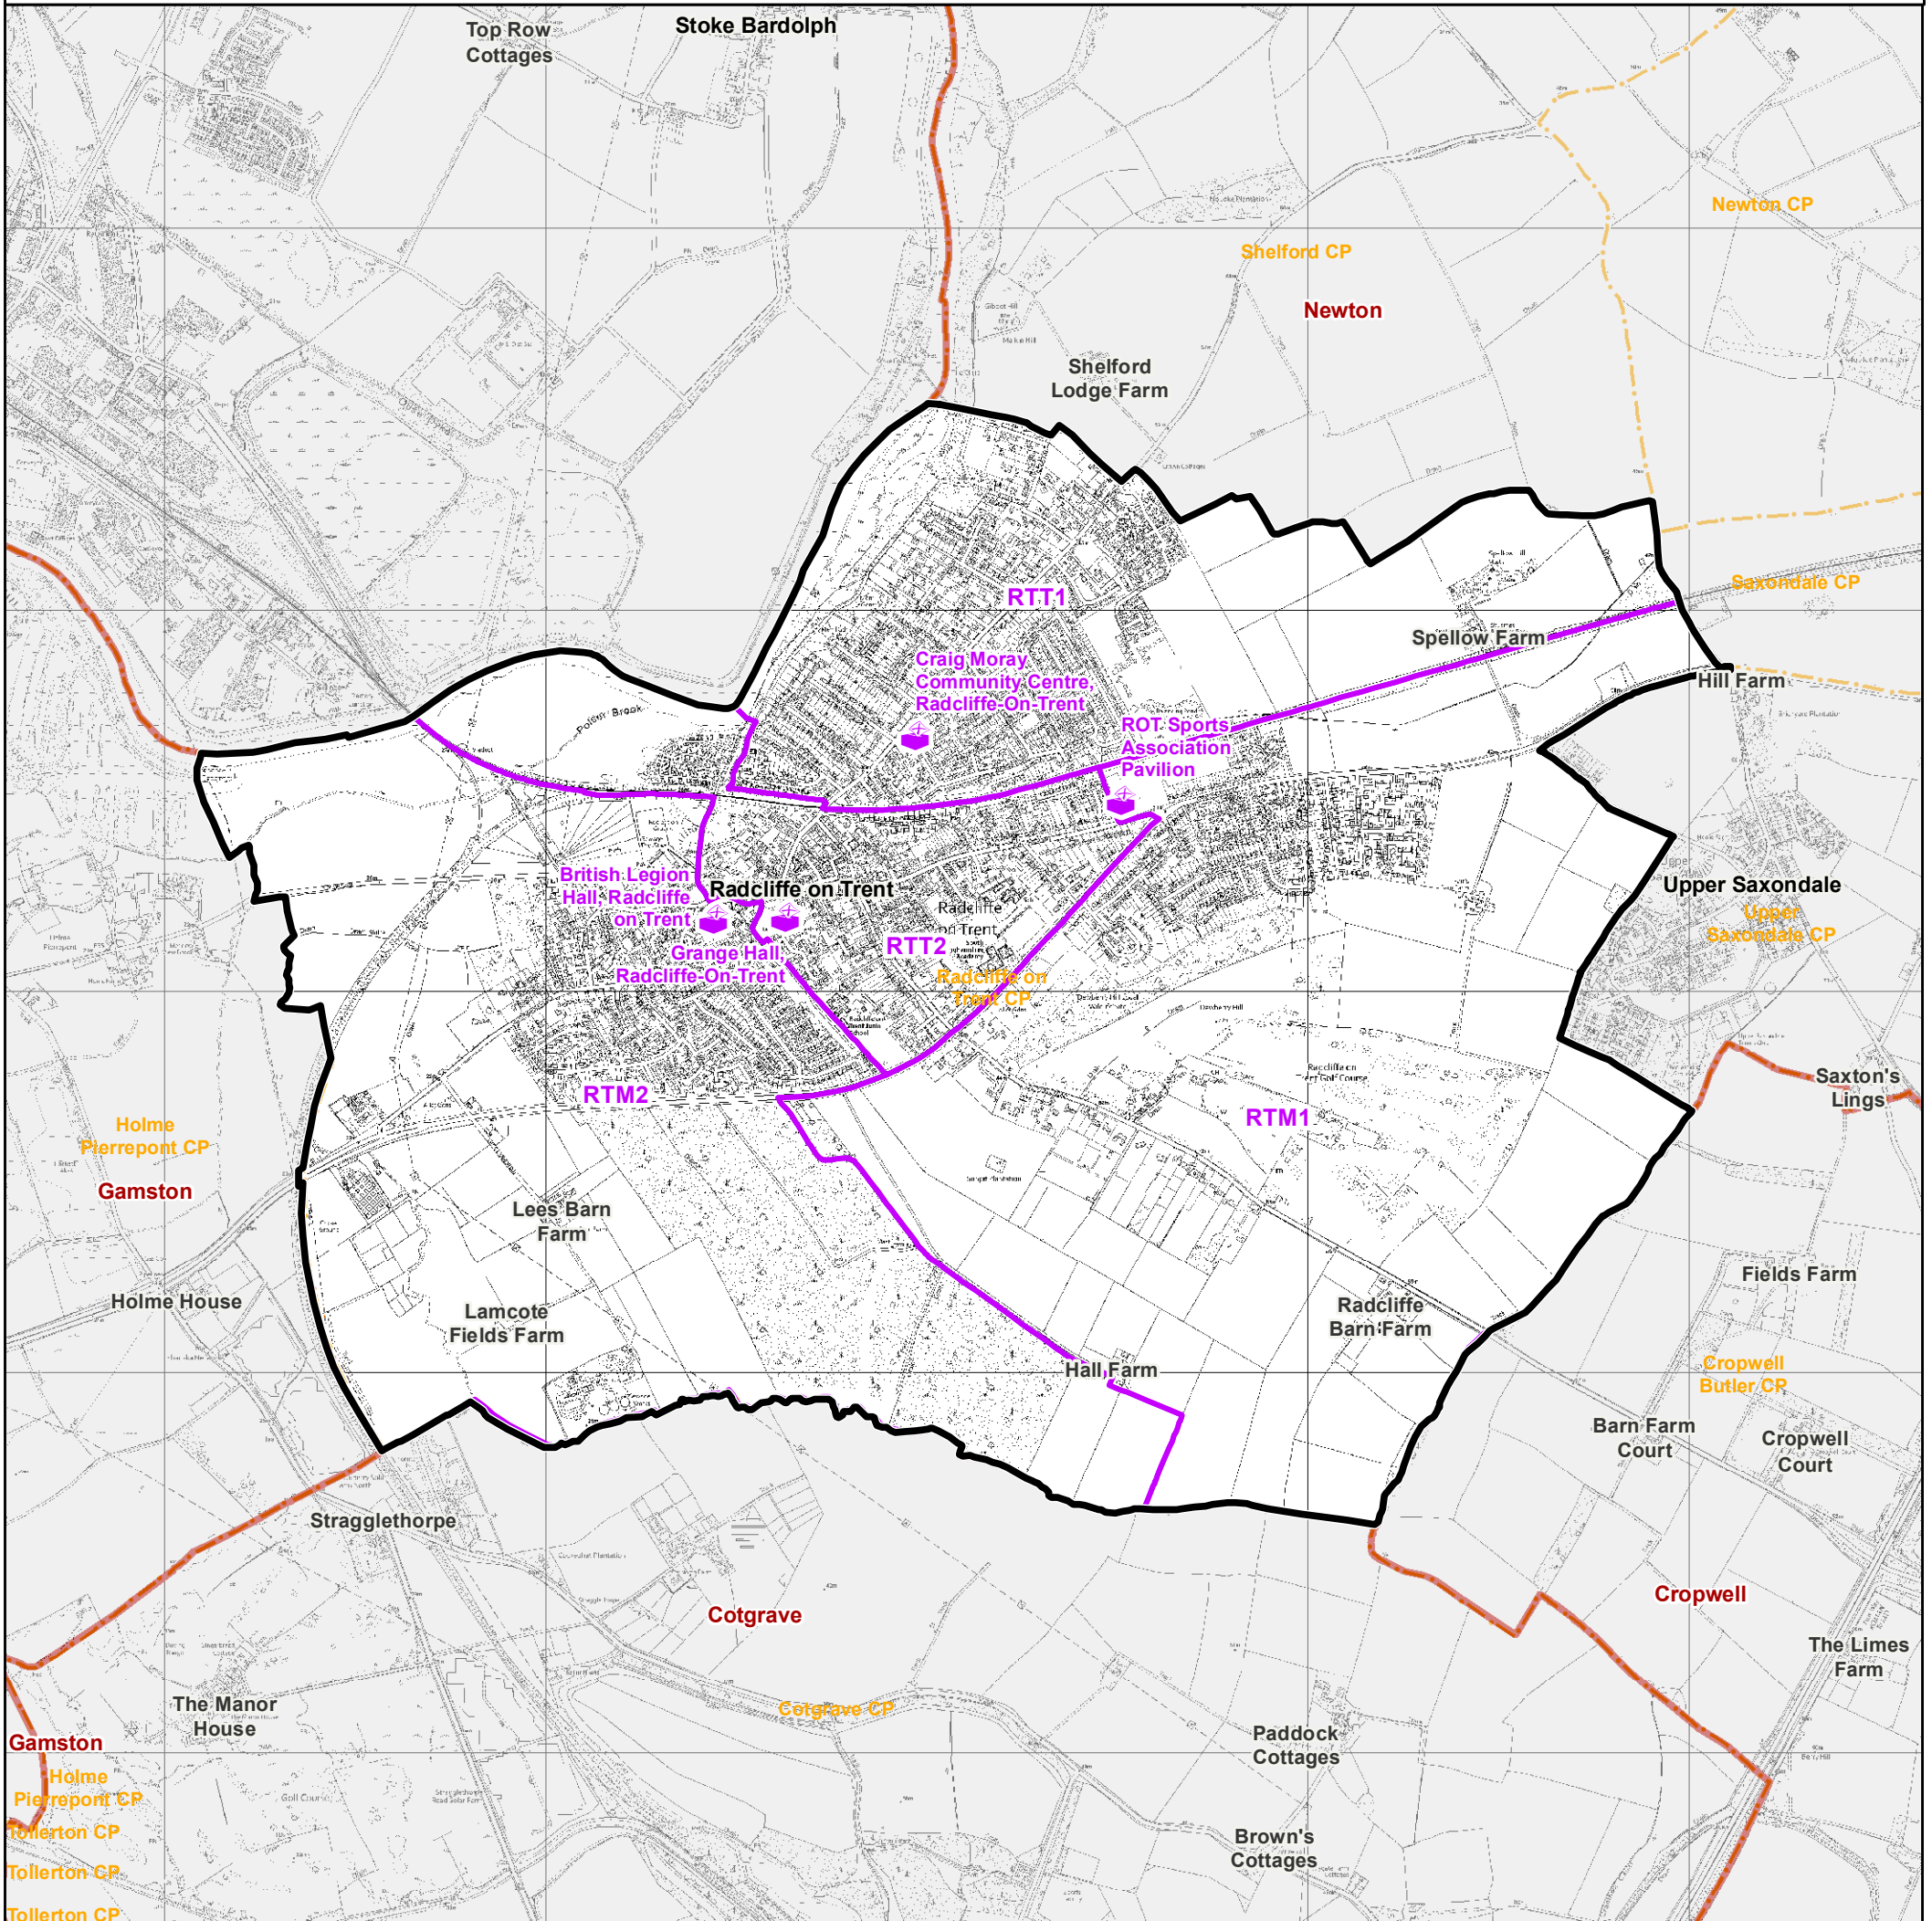

15 November 2022

Rushcliffe Borough Council - Radcliffe on Trent Ward

Polling Districts and Places - Map No. 20

Rushcliffe
Borough Council

Polling Places: **RADCLIFFE ON TRENT**

- RTM1 | ROT Sports Association Pavilion
- RTT1 | Craig Moray Community Centre, Radcliffe-On-Trent
- RTM2 | British Legion Hall, Radcliffe on Trent
- RTT2 | Grange Hall, Radcliffe-On-Trent

Not To Scale