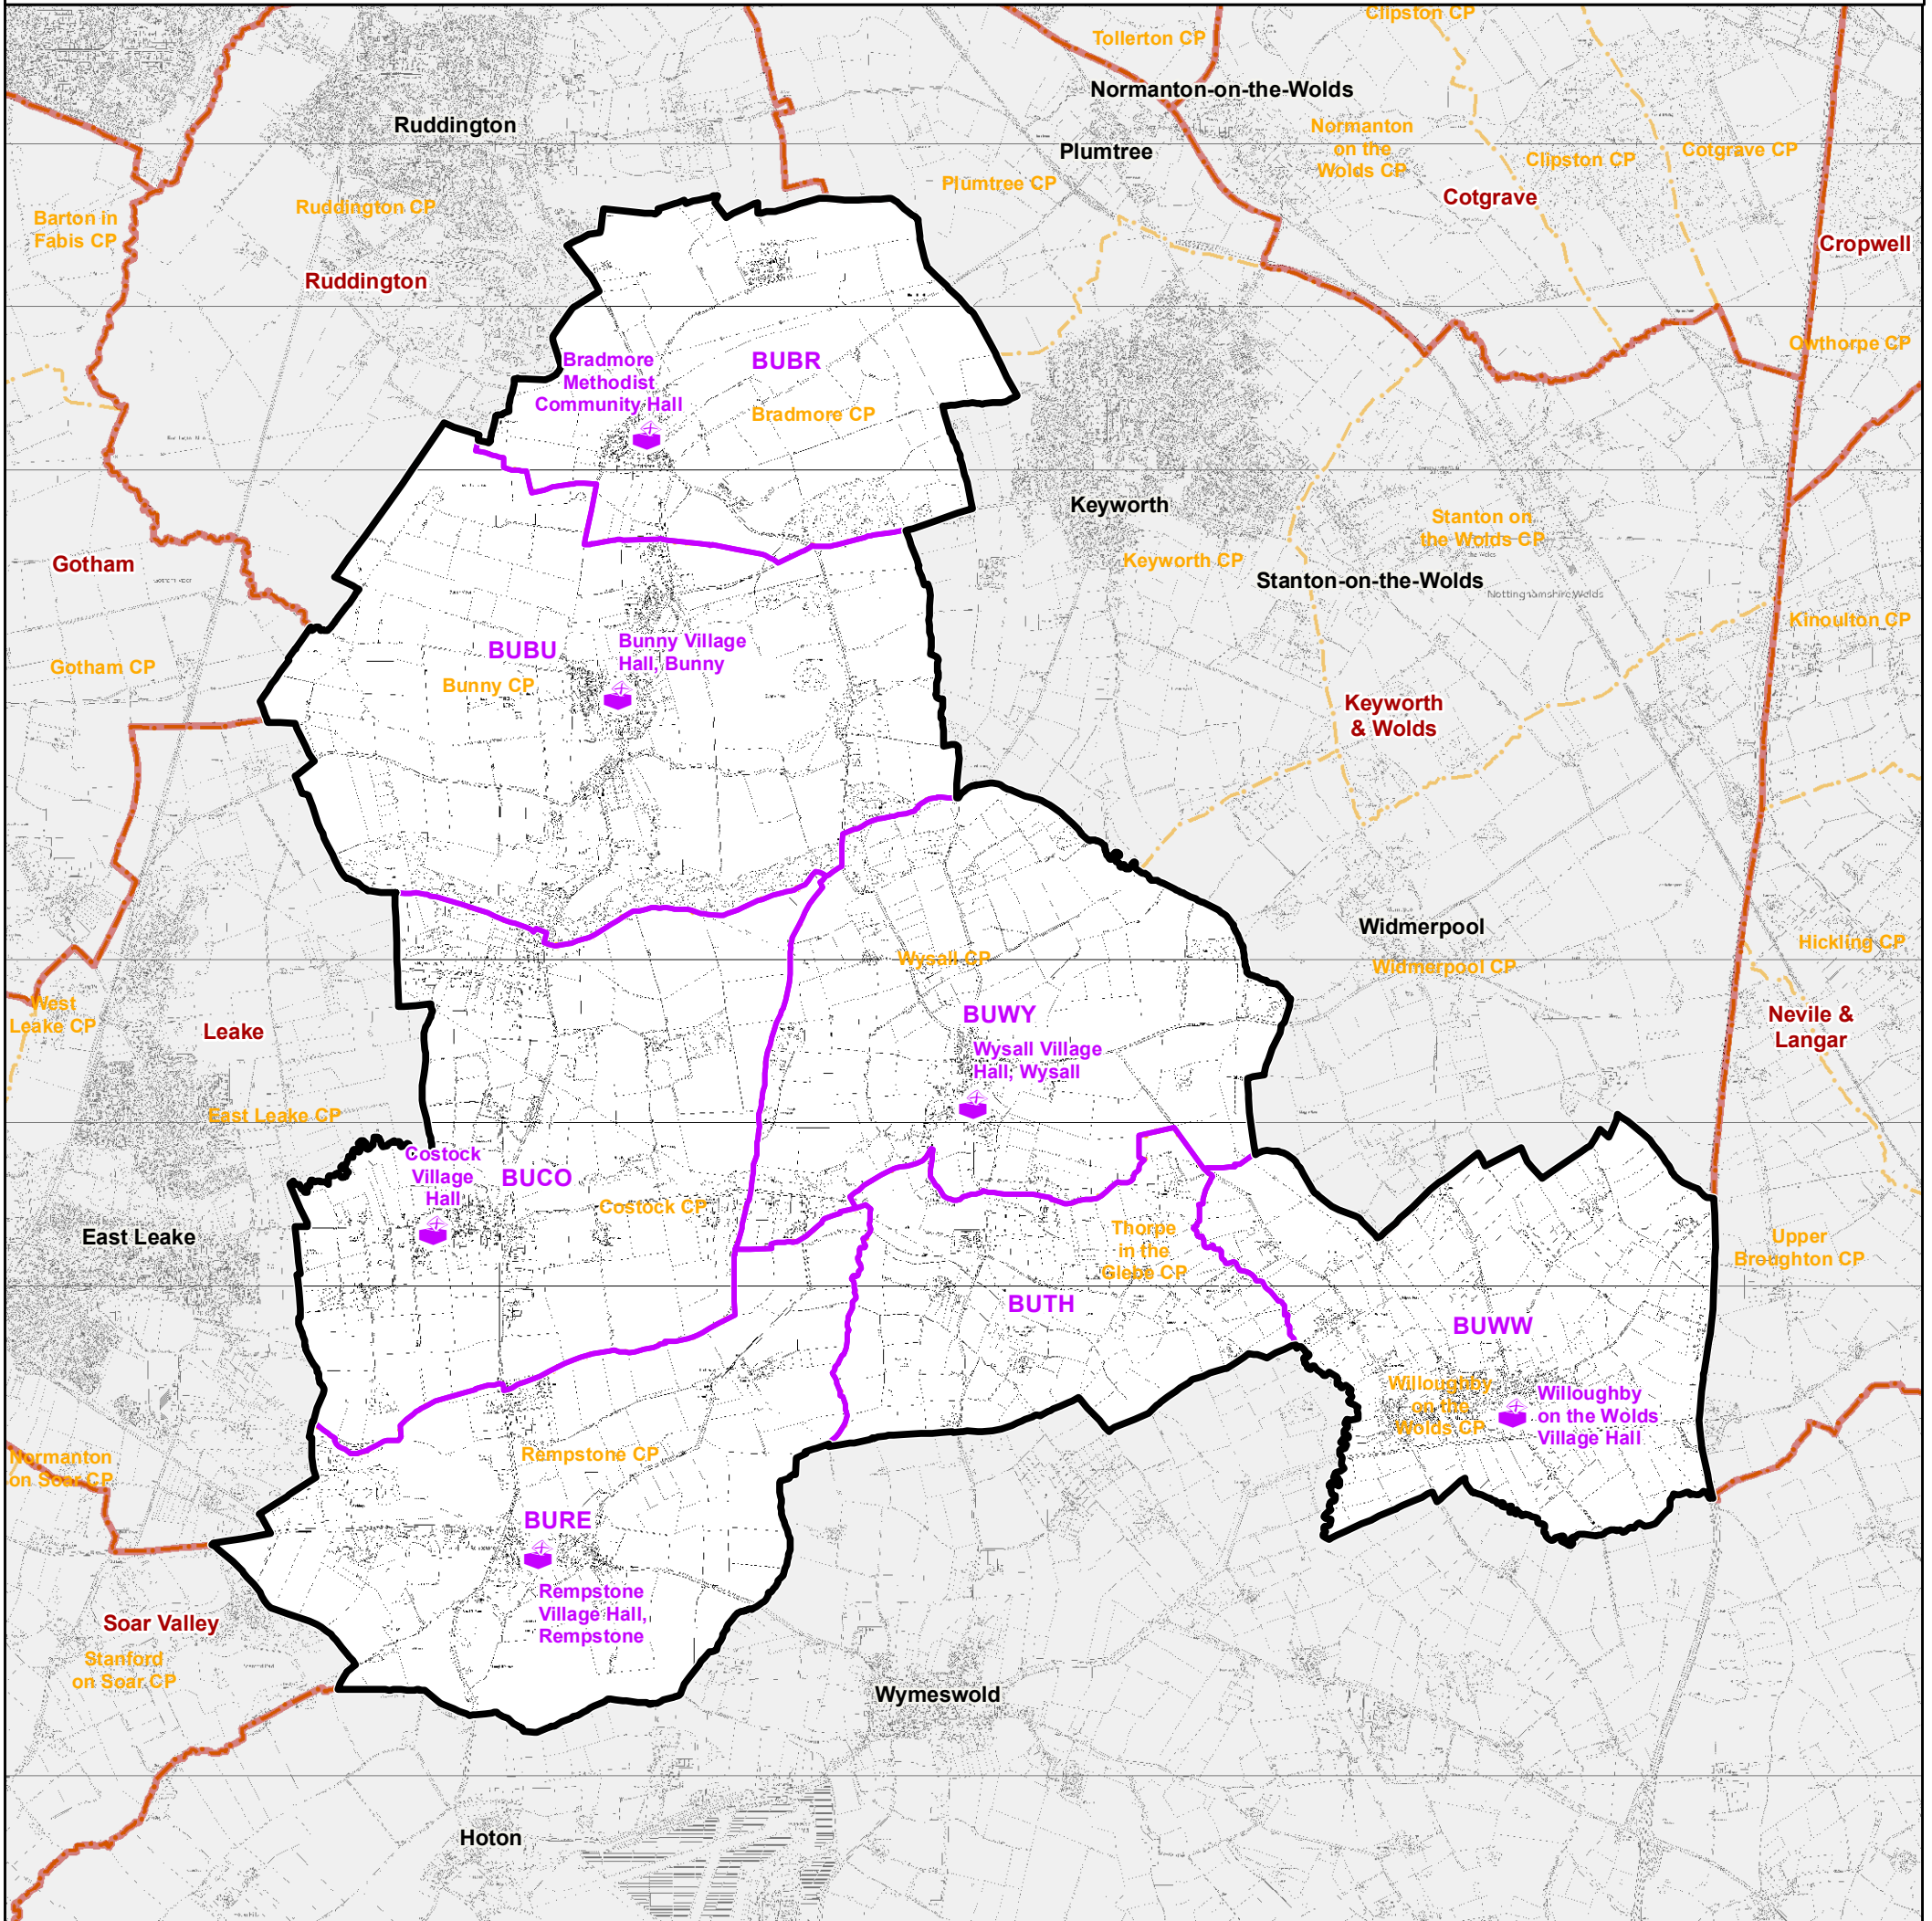

# Rushcliffe Borough Council - Bunny Ward

Polling Districts and Places - Map No. 4

Rushcliffe  
Borough Council

Polling Places: **BUNNY**

-  BUBR | Bradmore Methodist Community Hall
-  BURE | Rempstone Village Hall, Rempstone
-  BUBU | Bunny Village Hall, Bunny
-  BUTH, BUWY | Wysall Village Hall, Wysall
-  BUCO | Costock Village Hall,
-  BUWW | Willoughby on the Wolds Village Hall

Not To Scale