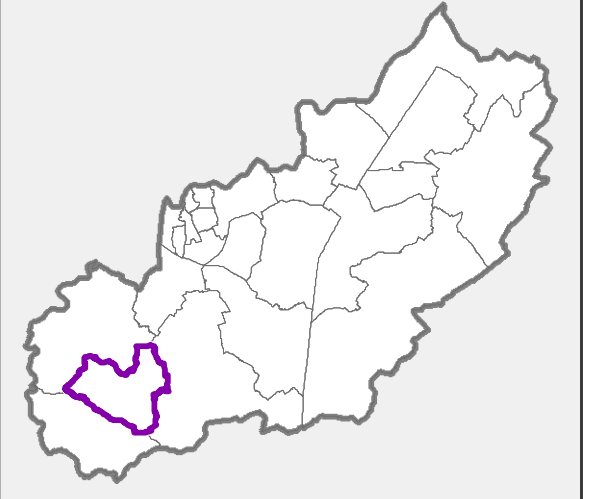

15 November 2022

Rushcliffe Borough Council - Leake Ward

Polling Districts and Places - Map No. 15

Rushcliffe
Borough Council

Polling Places: LEAKE

- LEELC | East Leake Village Hall, East Leake
- LEELW, LEWL | St Mary's Church Hall
- LEELS | East Leake Leisure Centre, East Leake

Not To Scale