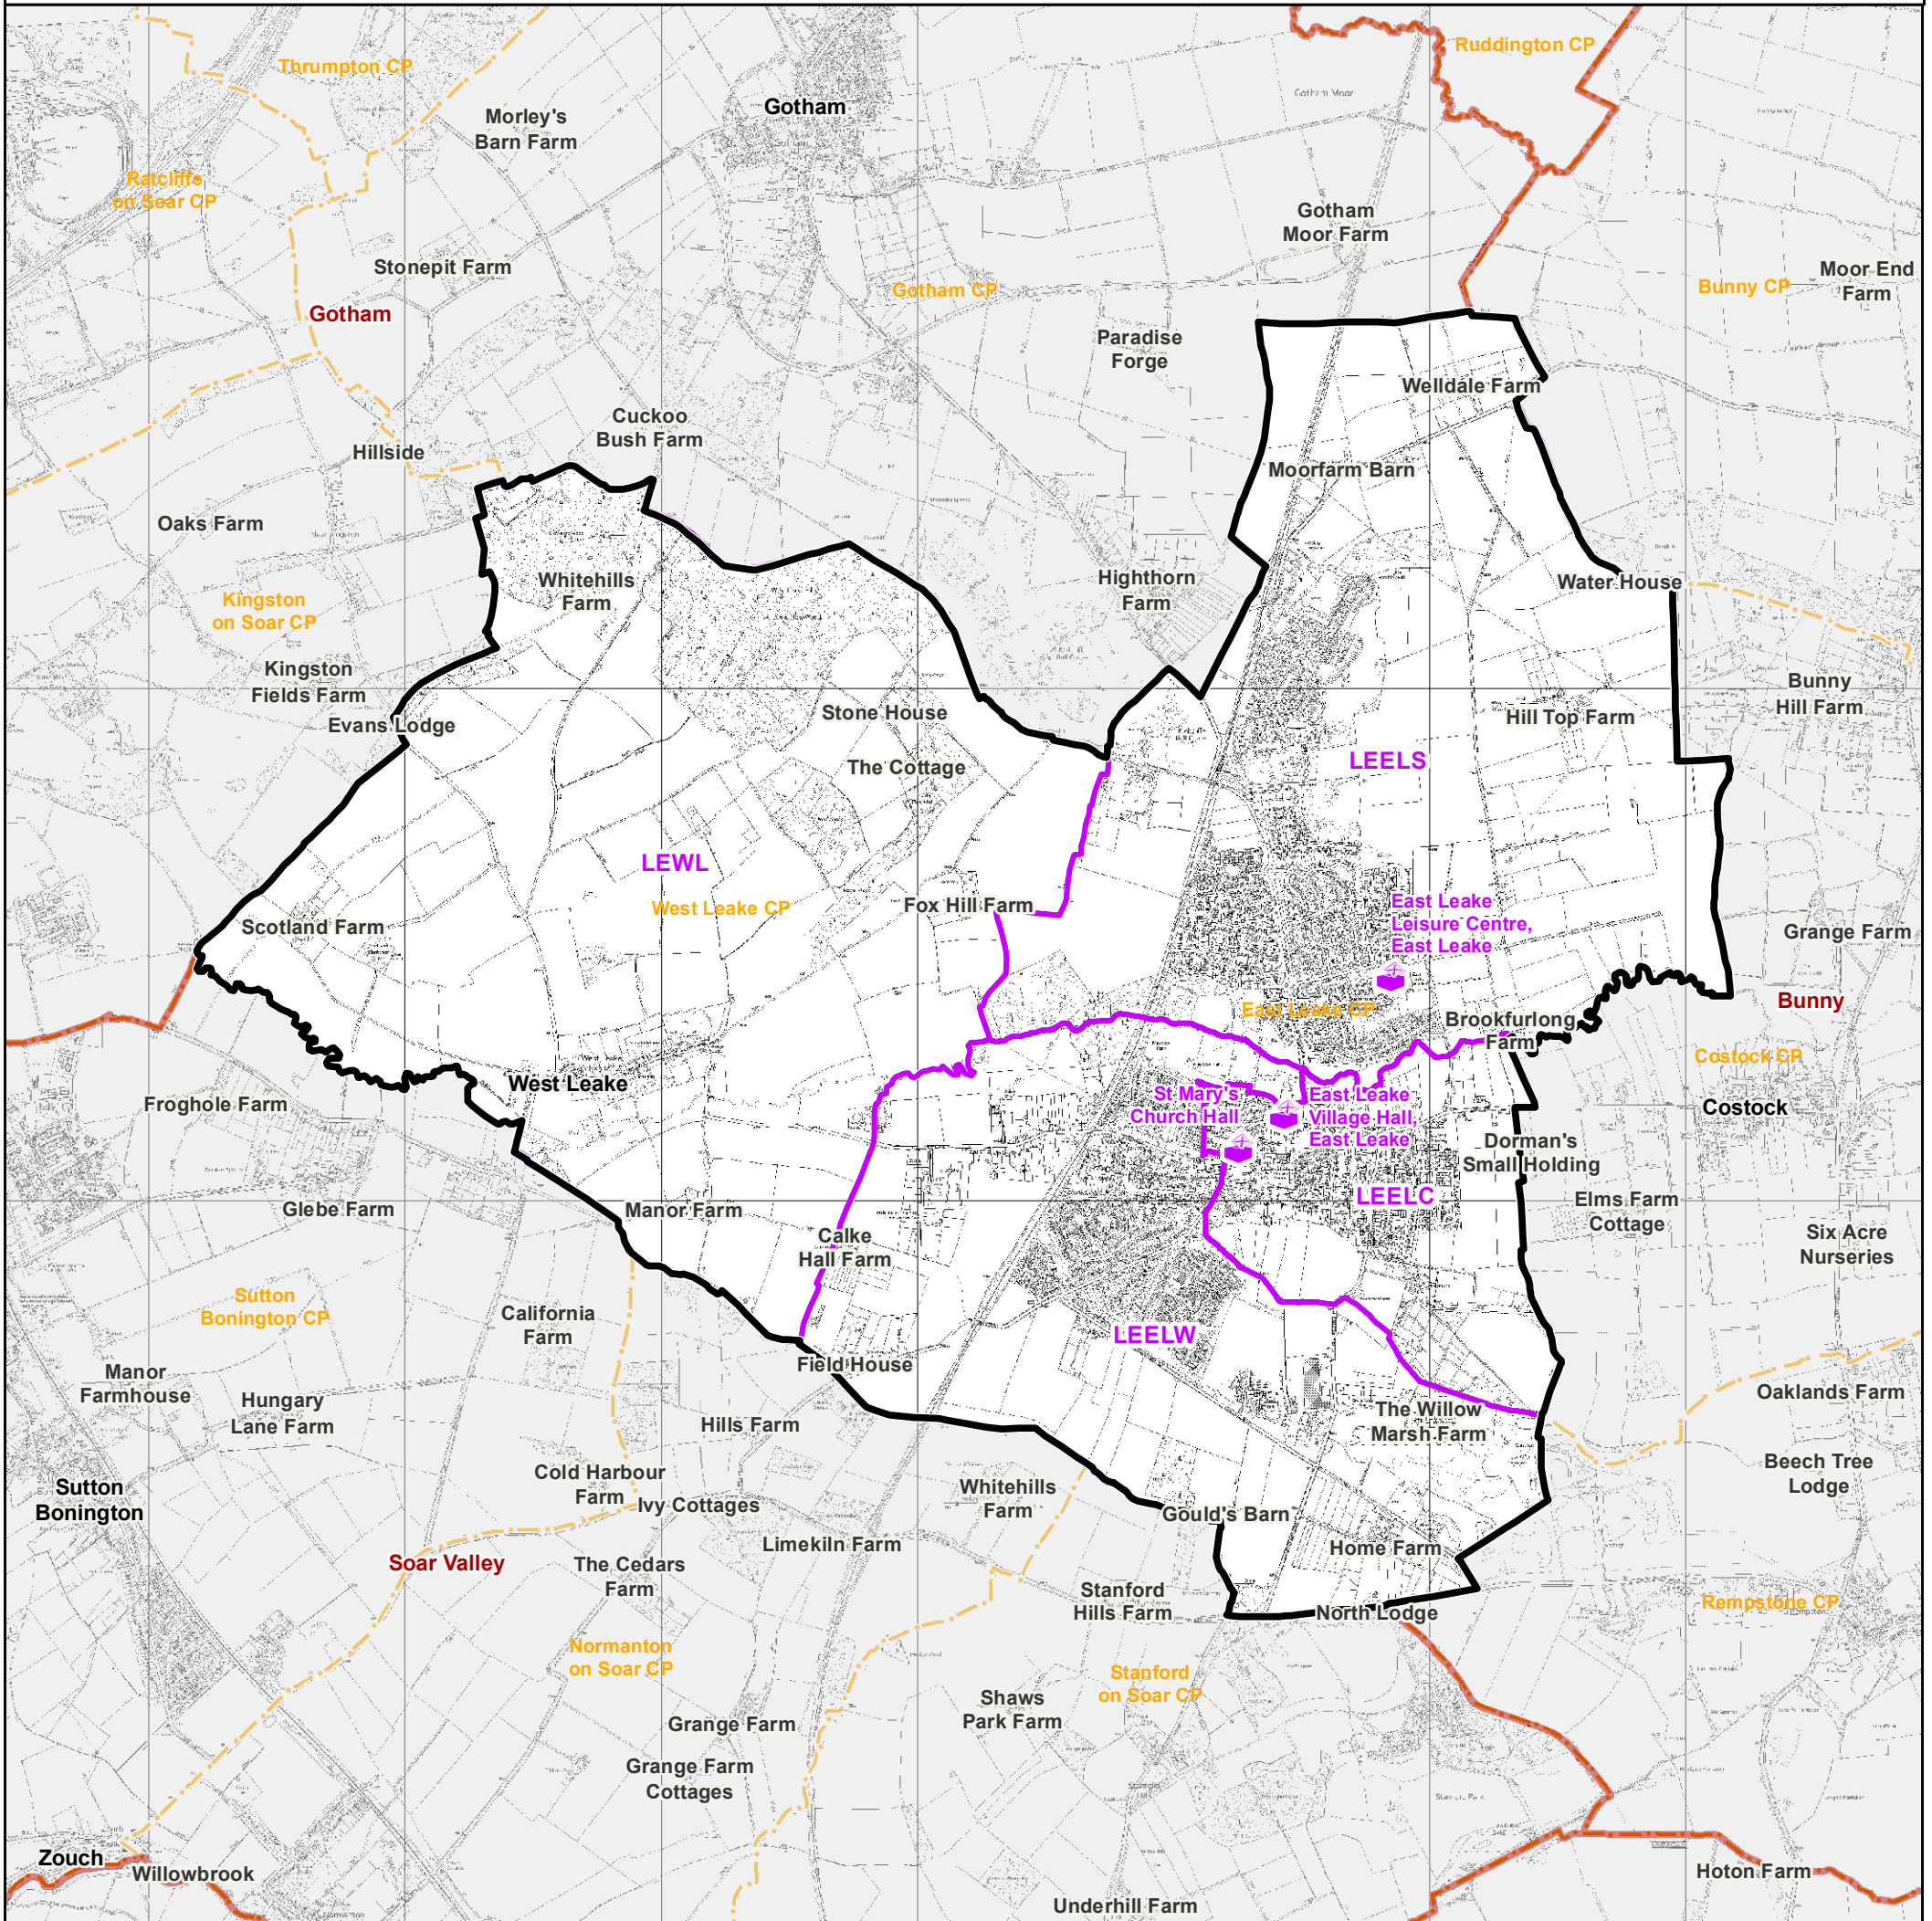

15 November 2022

Rushcliffe Borough Council - Leake Ward

Polling Districts and Places - Map No. 15

Rushcliffe
Borough Council

Polling Places: LEAKE

- LEELC | East Leake Village Hall, East Leake
- LEELW, LEWL | St Mary's Church Hall
- LEELS | East Leake Leisure Centre, East Leake

Not To Scale