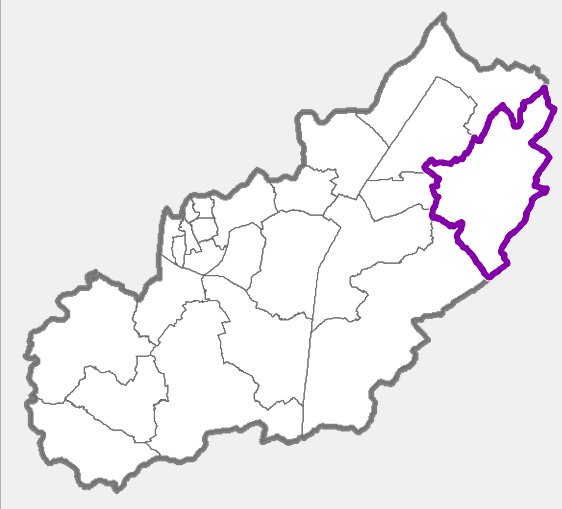

15 November 2022

Rushcliffe Borough Council - Cranmer Ward

Polling Districts and Places - Map No. 7

Rushcliffe
Borough Council

Polling Places: **CRANMER**

- CRAS | Thomas Cranmer Centre
- CRGR | Granby Village Hall, Granby
- CREL, CRFLA, CROR, CRTH | Orston Village Hall, Orston
- CRWA | Jubilee Hall, Whatton In the Vale

Not To Scale

© Crown Copyright and database right 2022. Ordnance Survey 100019419
You are not permitted to copy, sub-license, distribute or sell any of this data to third parties in any form.