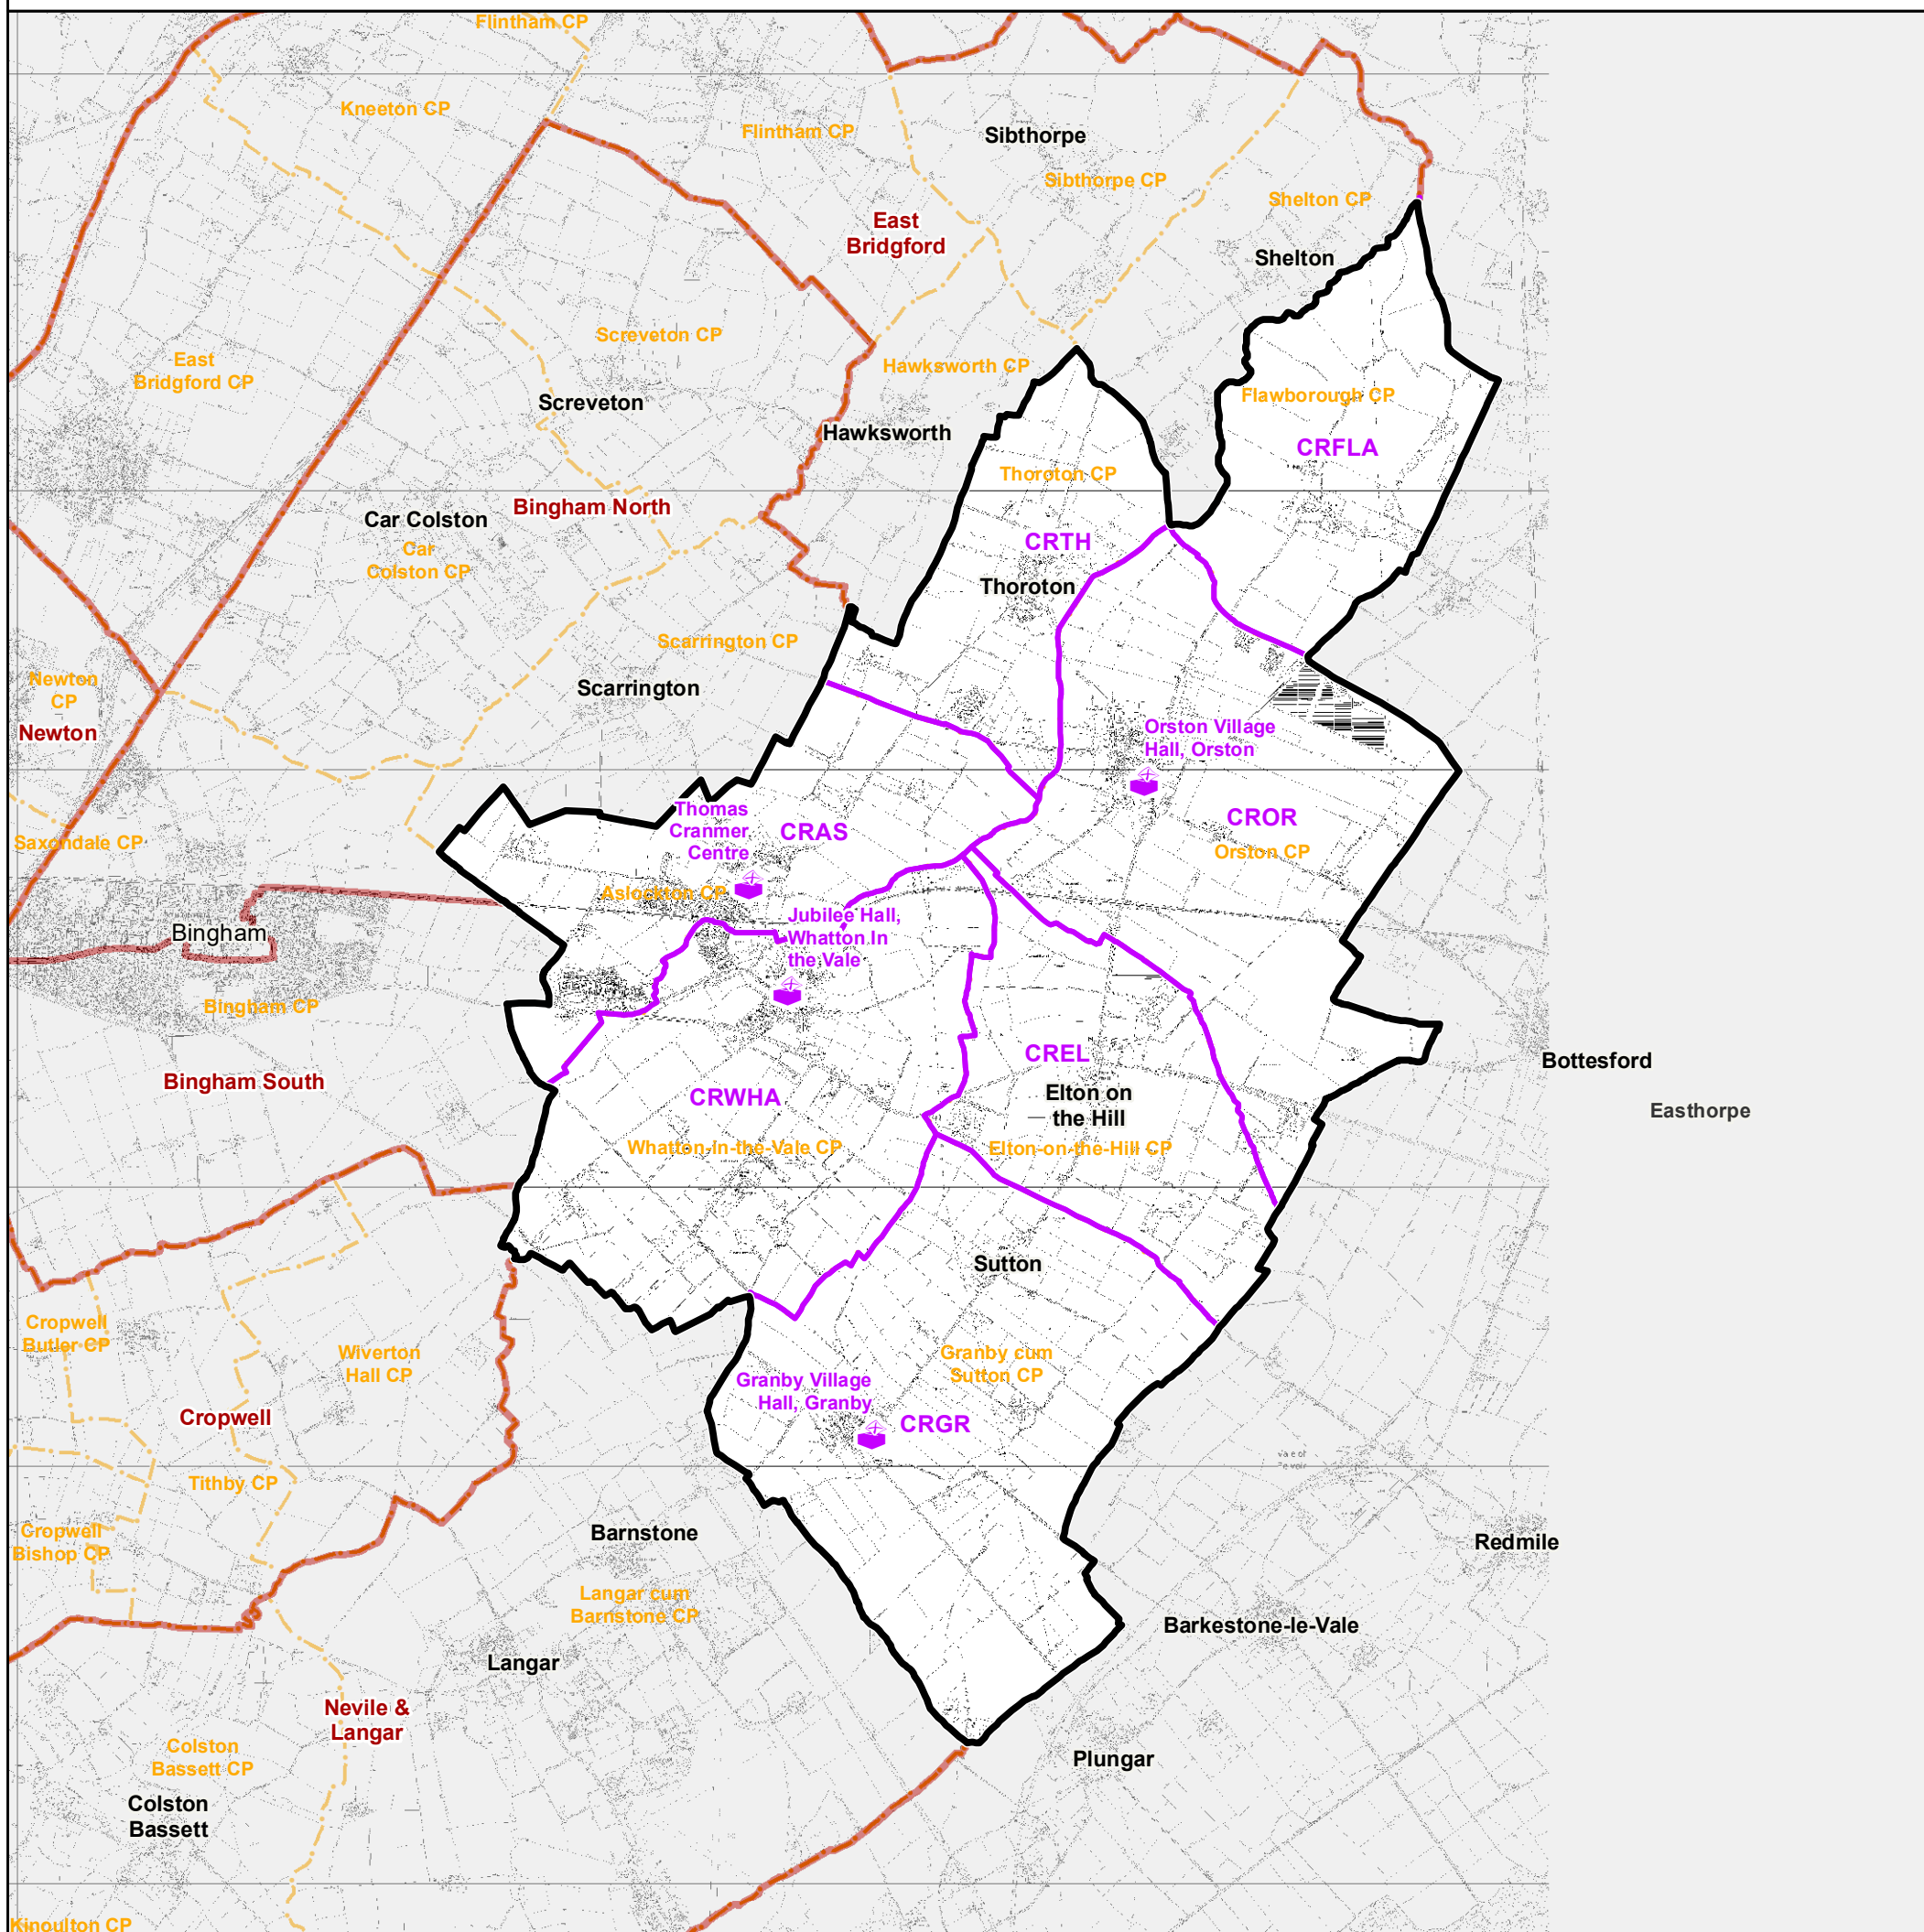

15 November 2022

Rushcliffe Borough Council - Cranmer Ward

Polling Districts and Places - Map No. 7

Rushcliffe
Borough Council

Polling Places: **CRANMER**

- CRAS | Thomas Cranmer Centre
- CRGR | Granby Village Hall, Granby
- CREL, CRFLA, CROR, CRTH | Orston Village Hall, Orston
- CRWA | Jubilee Hall, Whatton In the Vale

Not To Scale

© Crown Copyright and database right 2022. Ordnance Survey 100019419
You are not permitted to copy, sub-license, distribute or sell any of this data to third parties in any form.