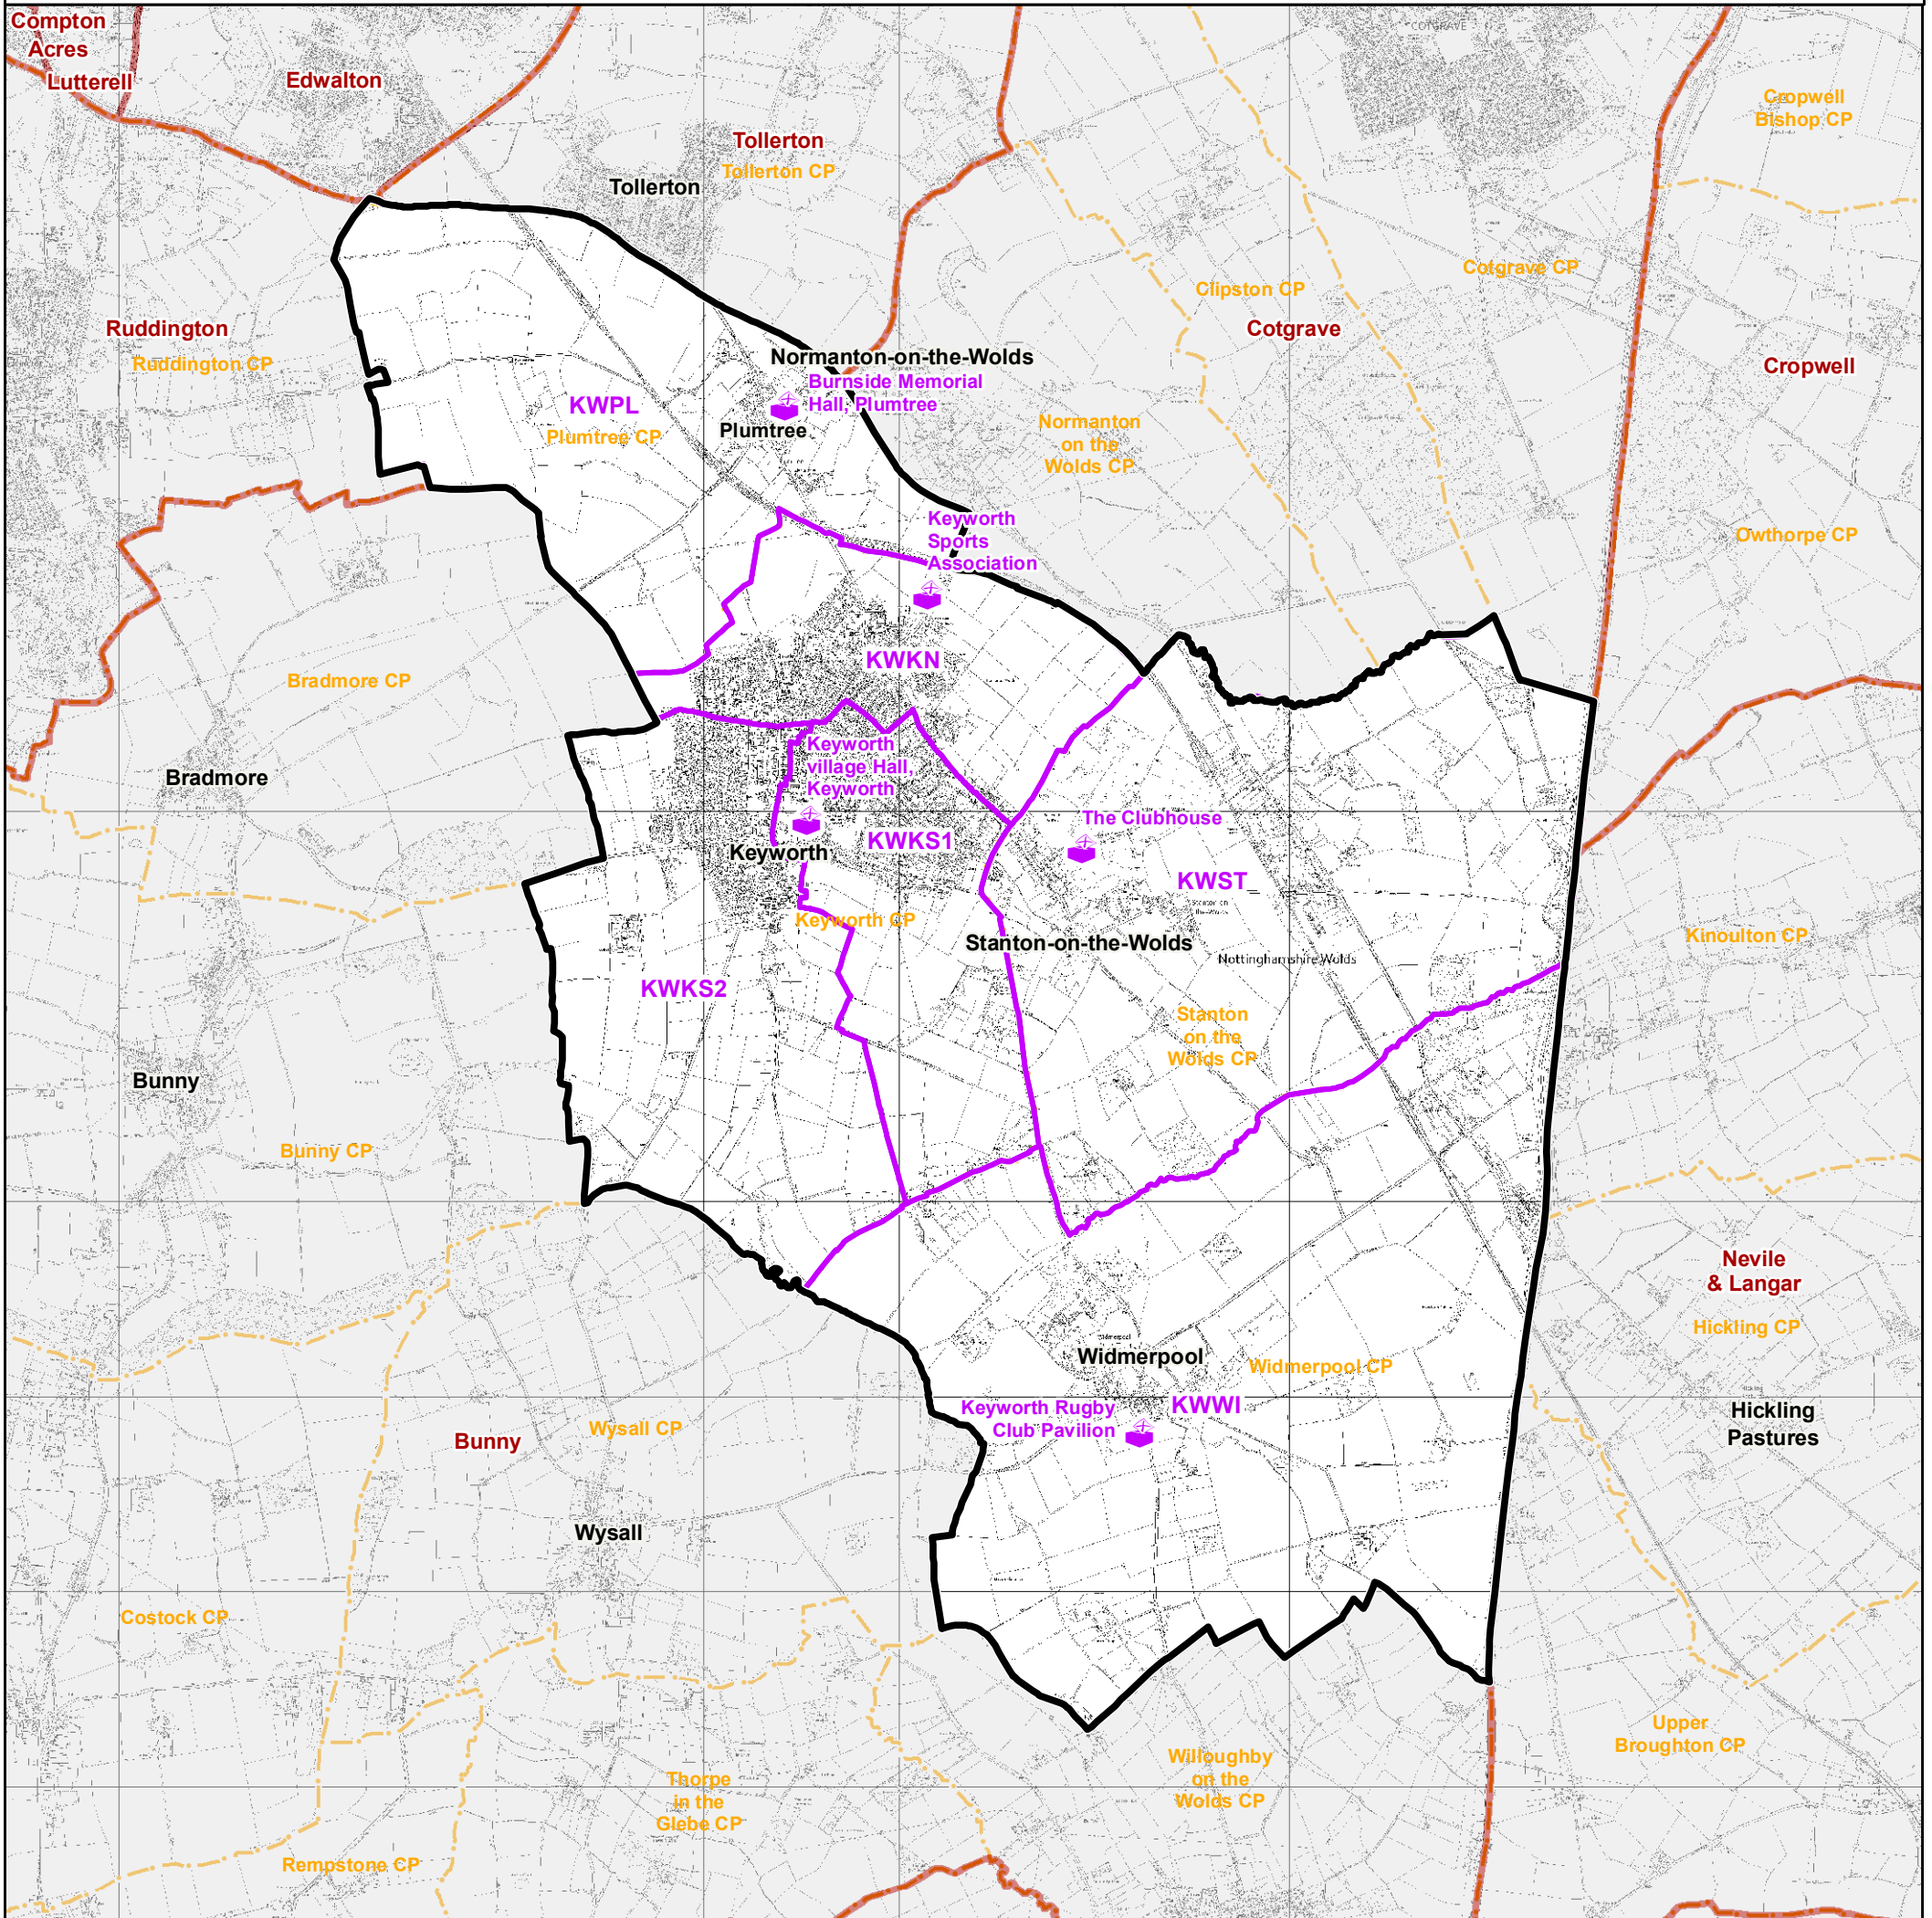

10 November 2022

Rushcliffe Borough Council - Keyworth & Wolds Ward

Polling Districts and Places - Map No. 13

Rushcliffe
Borough Council

Polling Places: **KEYWORTH & WOLDS**

- KWKN | Keyworth Sports Association
- KWKS1, KWKS2 | Keyworth village Hall, Keyworth
- KWPL | Burnside Memorial Hall, Plumtree
- KWST | The Clubhouse
- KWWI | Keyworth Rugby Club Pavilion

Not To Scale