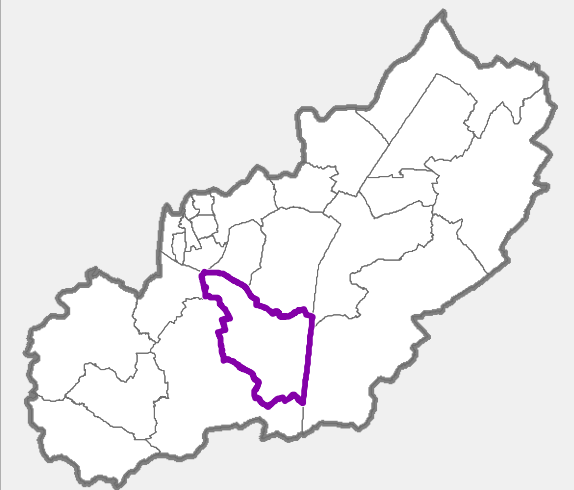

10 November 2022

Rushcliffe Borough Council - Keyworth & Wolds Ward

Polling Districts and Places - Map No. 13

Rushcliffe
Borough Council

Polling Places: **KEYWORTH & WOLDS**

- KWKN | Keyworth Sports Association
- KWKS1, KWKS2 | Keyworth village Hall, Keyworth
- KWPL | Burnside Memorial Hall, Plumtree
- KWST | The Clubhouse
- KWWI | Keyworth Rugby Club Pavilion

Not To Scale