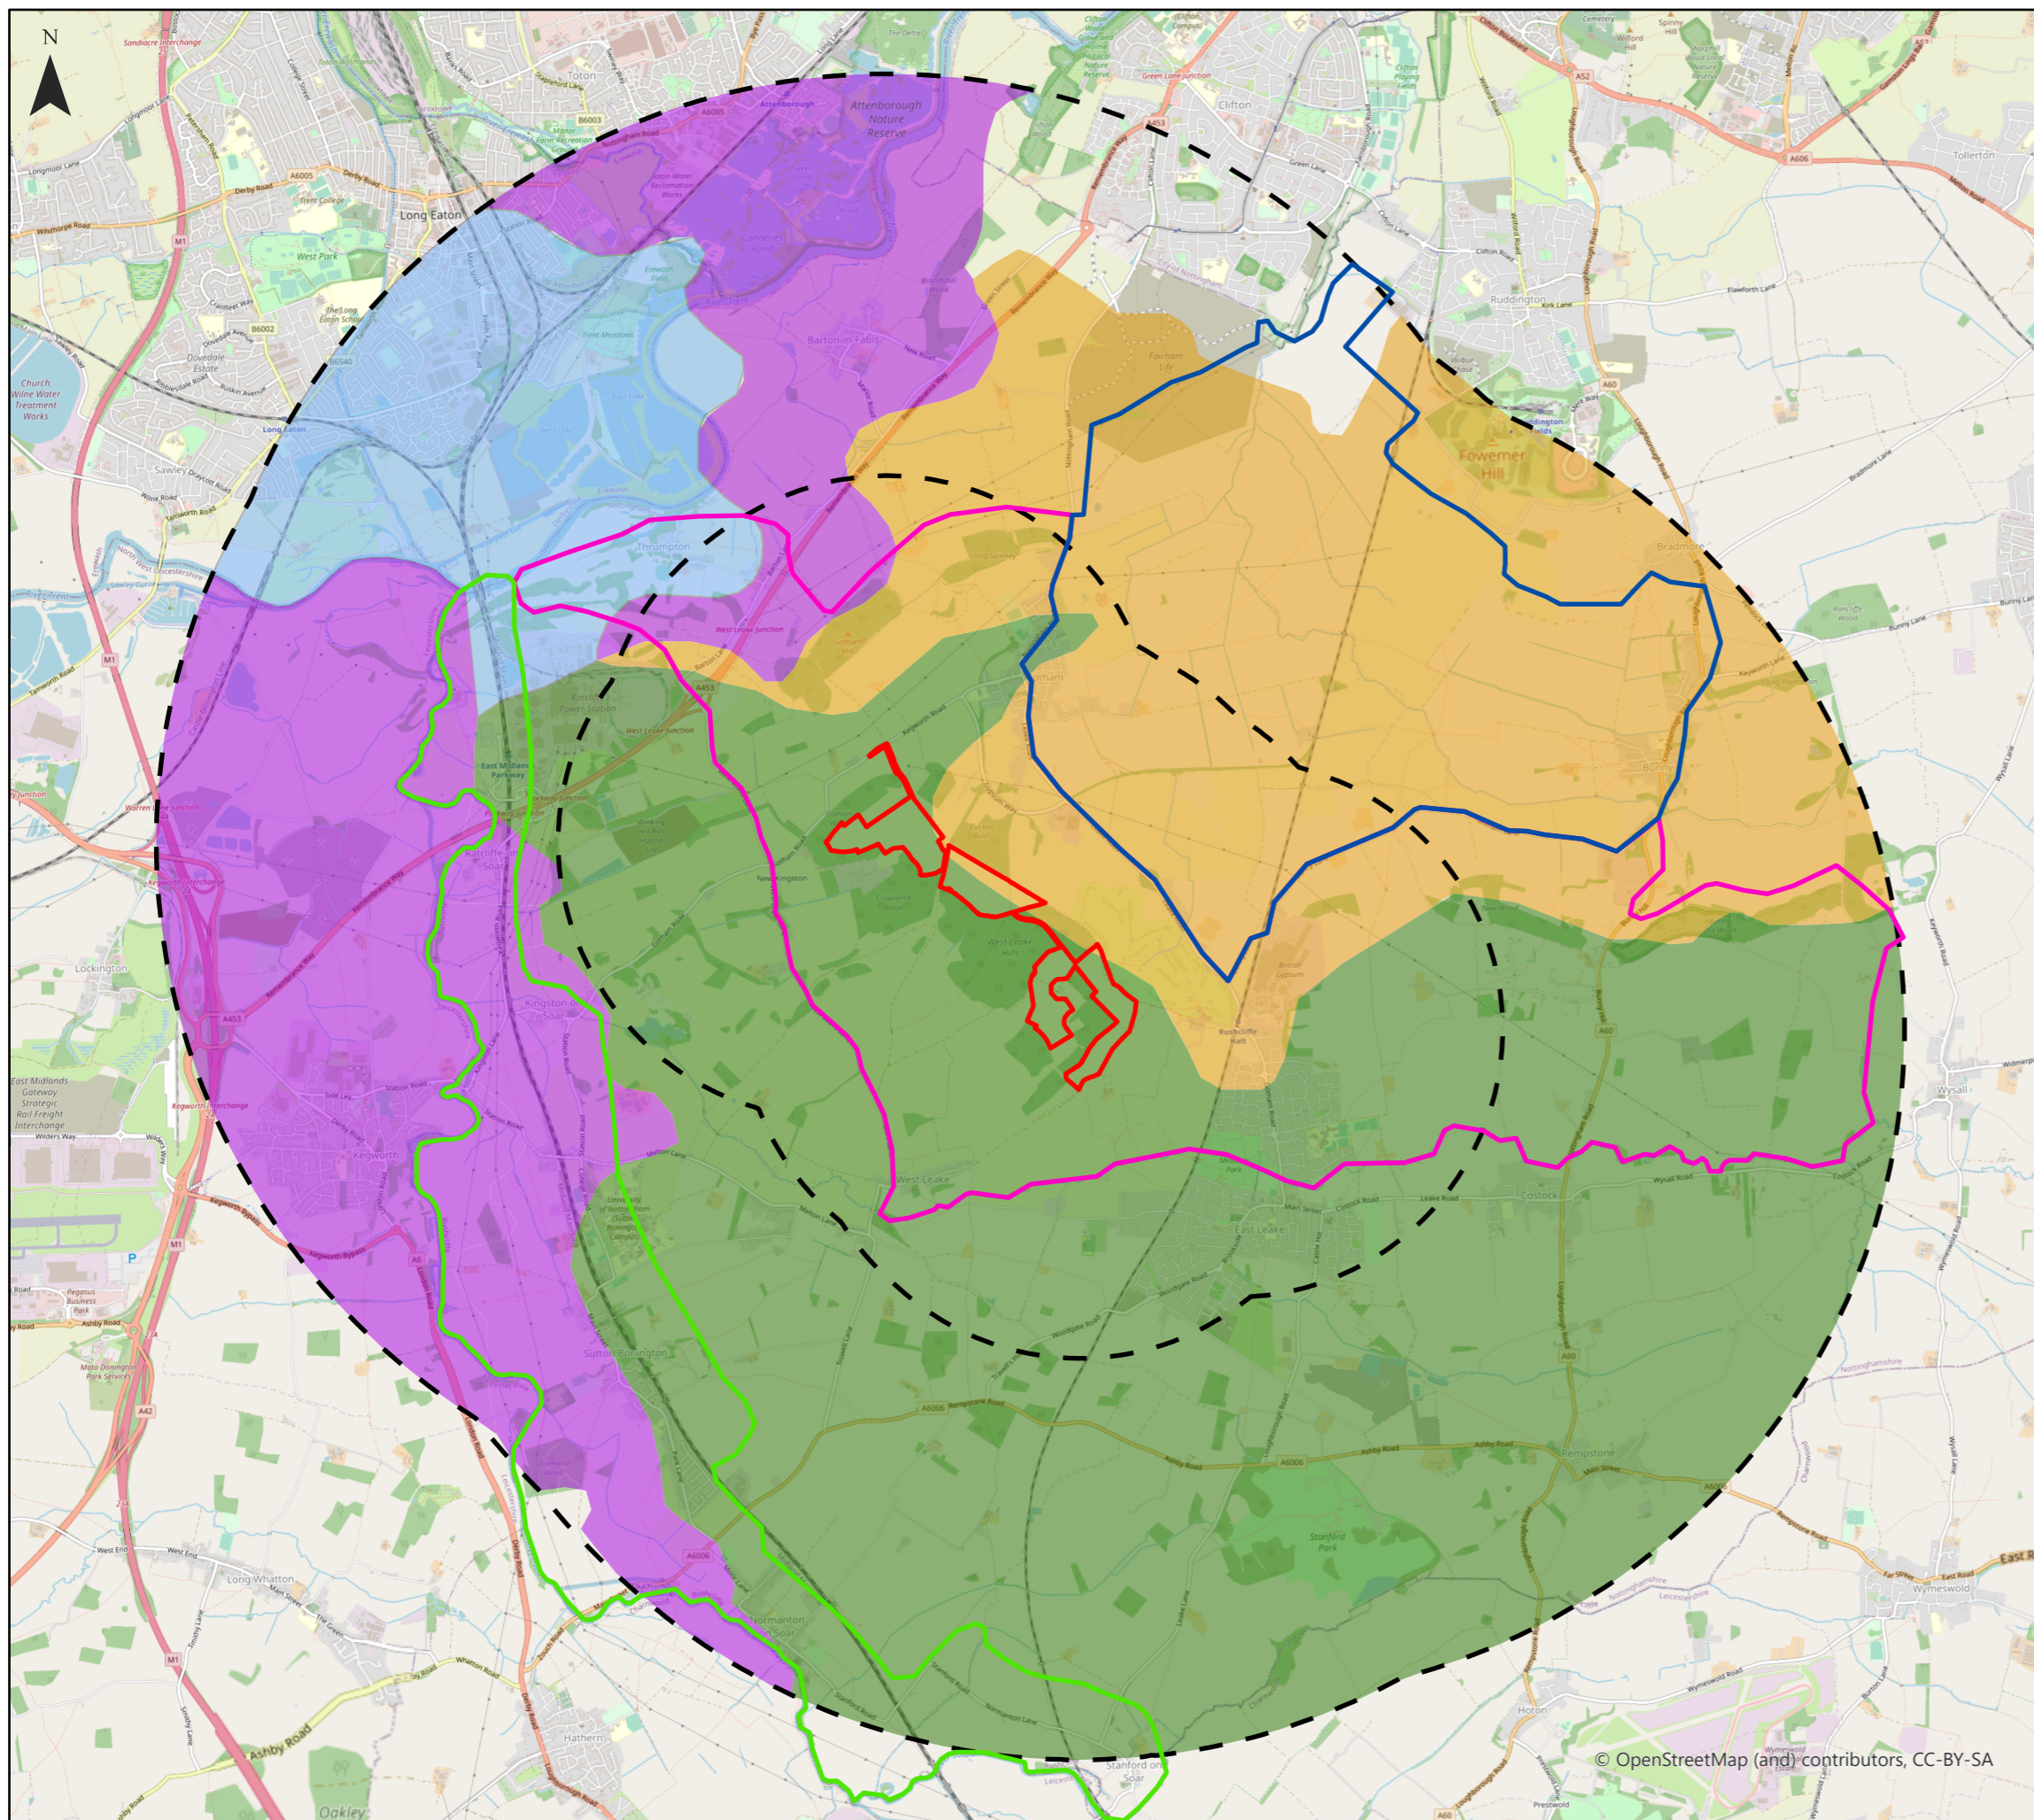

Kingston Solar Farm Landscape Character Areas Figure 1.1

Key

-  Development Boundary
-  2km, 5km Study Area
- Nottinghamshire LCA**
-  Nottinghamshire Wolds LCA
-  South Notts Farmlands LCA
-  Trent Valley LCA
-  Lowland Village Farmlands LCA
-  Nottinghamshire Wolds: Gotham and West Leake Wooded Hills and Scarps
-  South Nottinghamshire Farmlands: Ruddington Alluvial Farmland
-  Trent Valley: Soar Valley

Neo Office Address:
Cinnamon House, Crab Lane, Warrington, WA2 0XP

© OpenStreetMap (and) contributors, CC-BY-SA

0 1.25 2.5 5 Kilometers

Date: 21/10/2021
 Drawn By: Jamie McGhee
 Scale (A3): 1:50,000
 Drawing No: NEO00763/0161/B