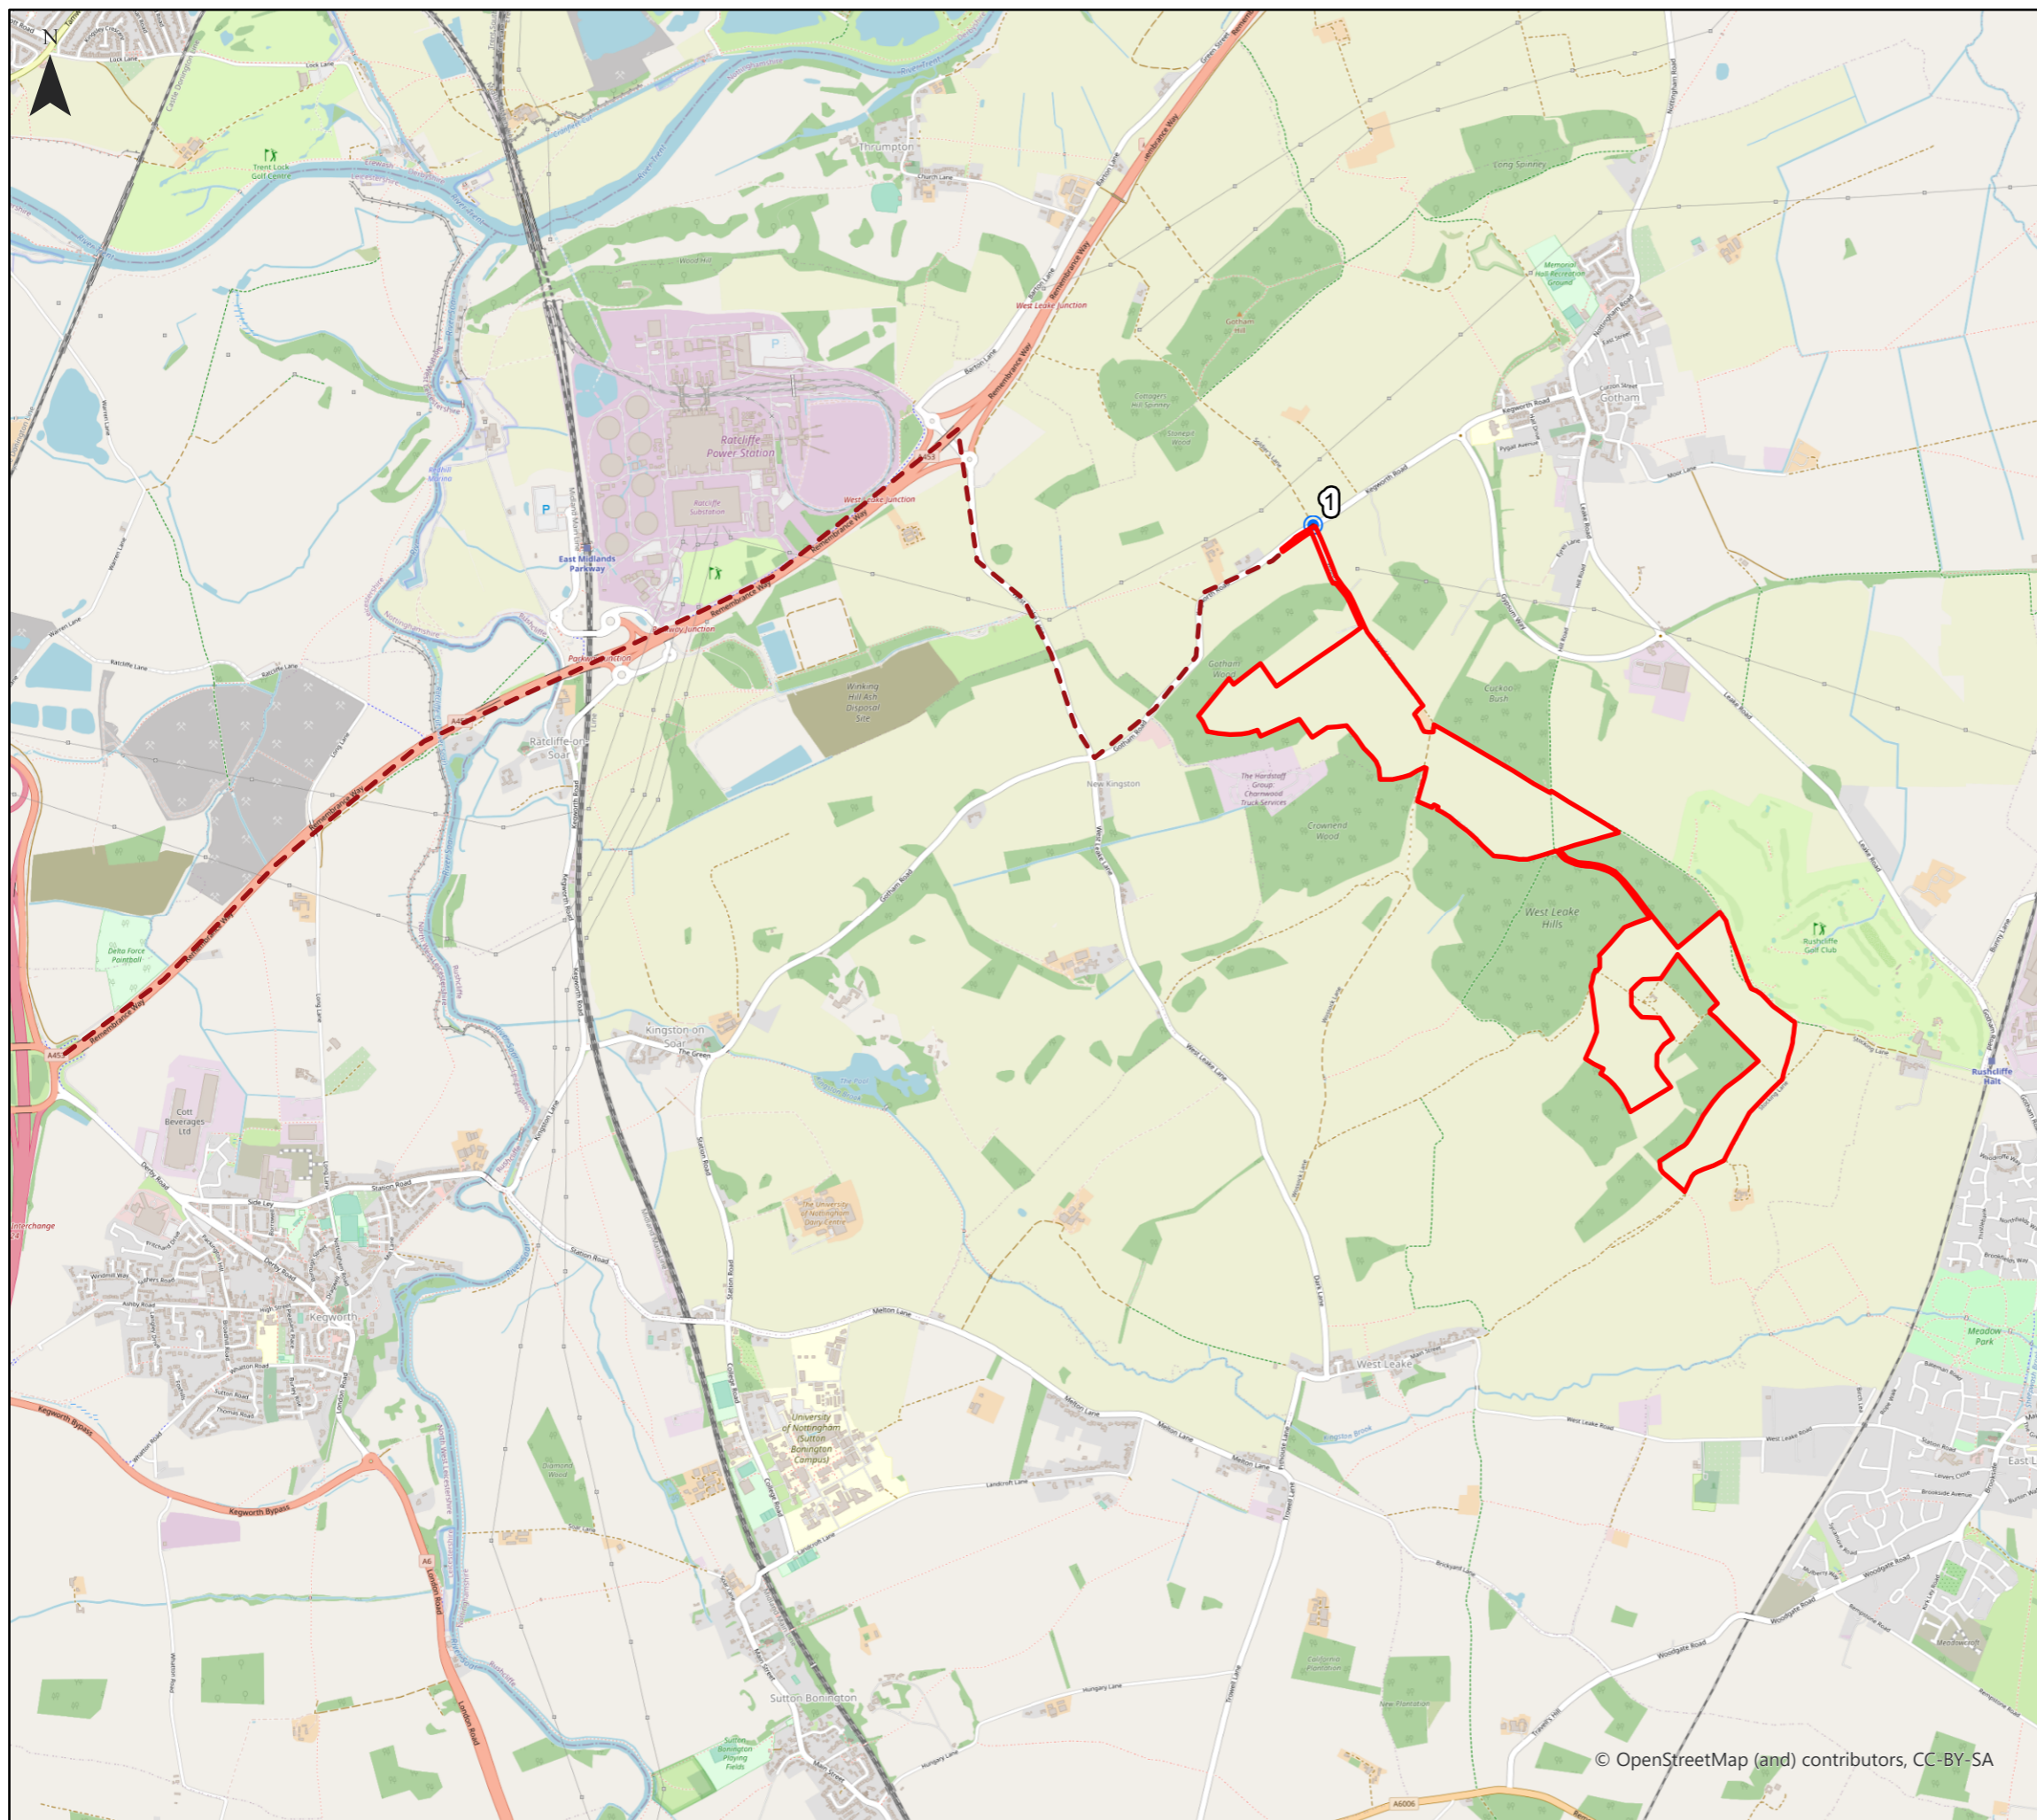

Kingston Solar Farm Proposed Haul Route Figure 5.1

Key

-  Development Boundary
-  Proposed Haul Route
-  Route Analysis

Neo Office Address:
Wright Business Centre, 1 Lonmay Road, Glasgow, G33 4EL

© OpenStreetMap (and) contributors, CC-BY-SA

0 0.5 1 2 Kilometres

Date: 17/11/2021
 Drawn By: Tom Saddington
 Scale (A3): 1:26,000
 Drawing No: NEO00763/0341/A