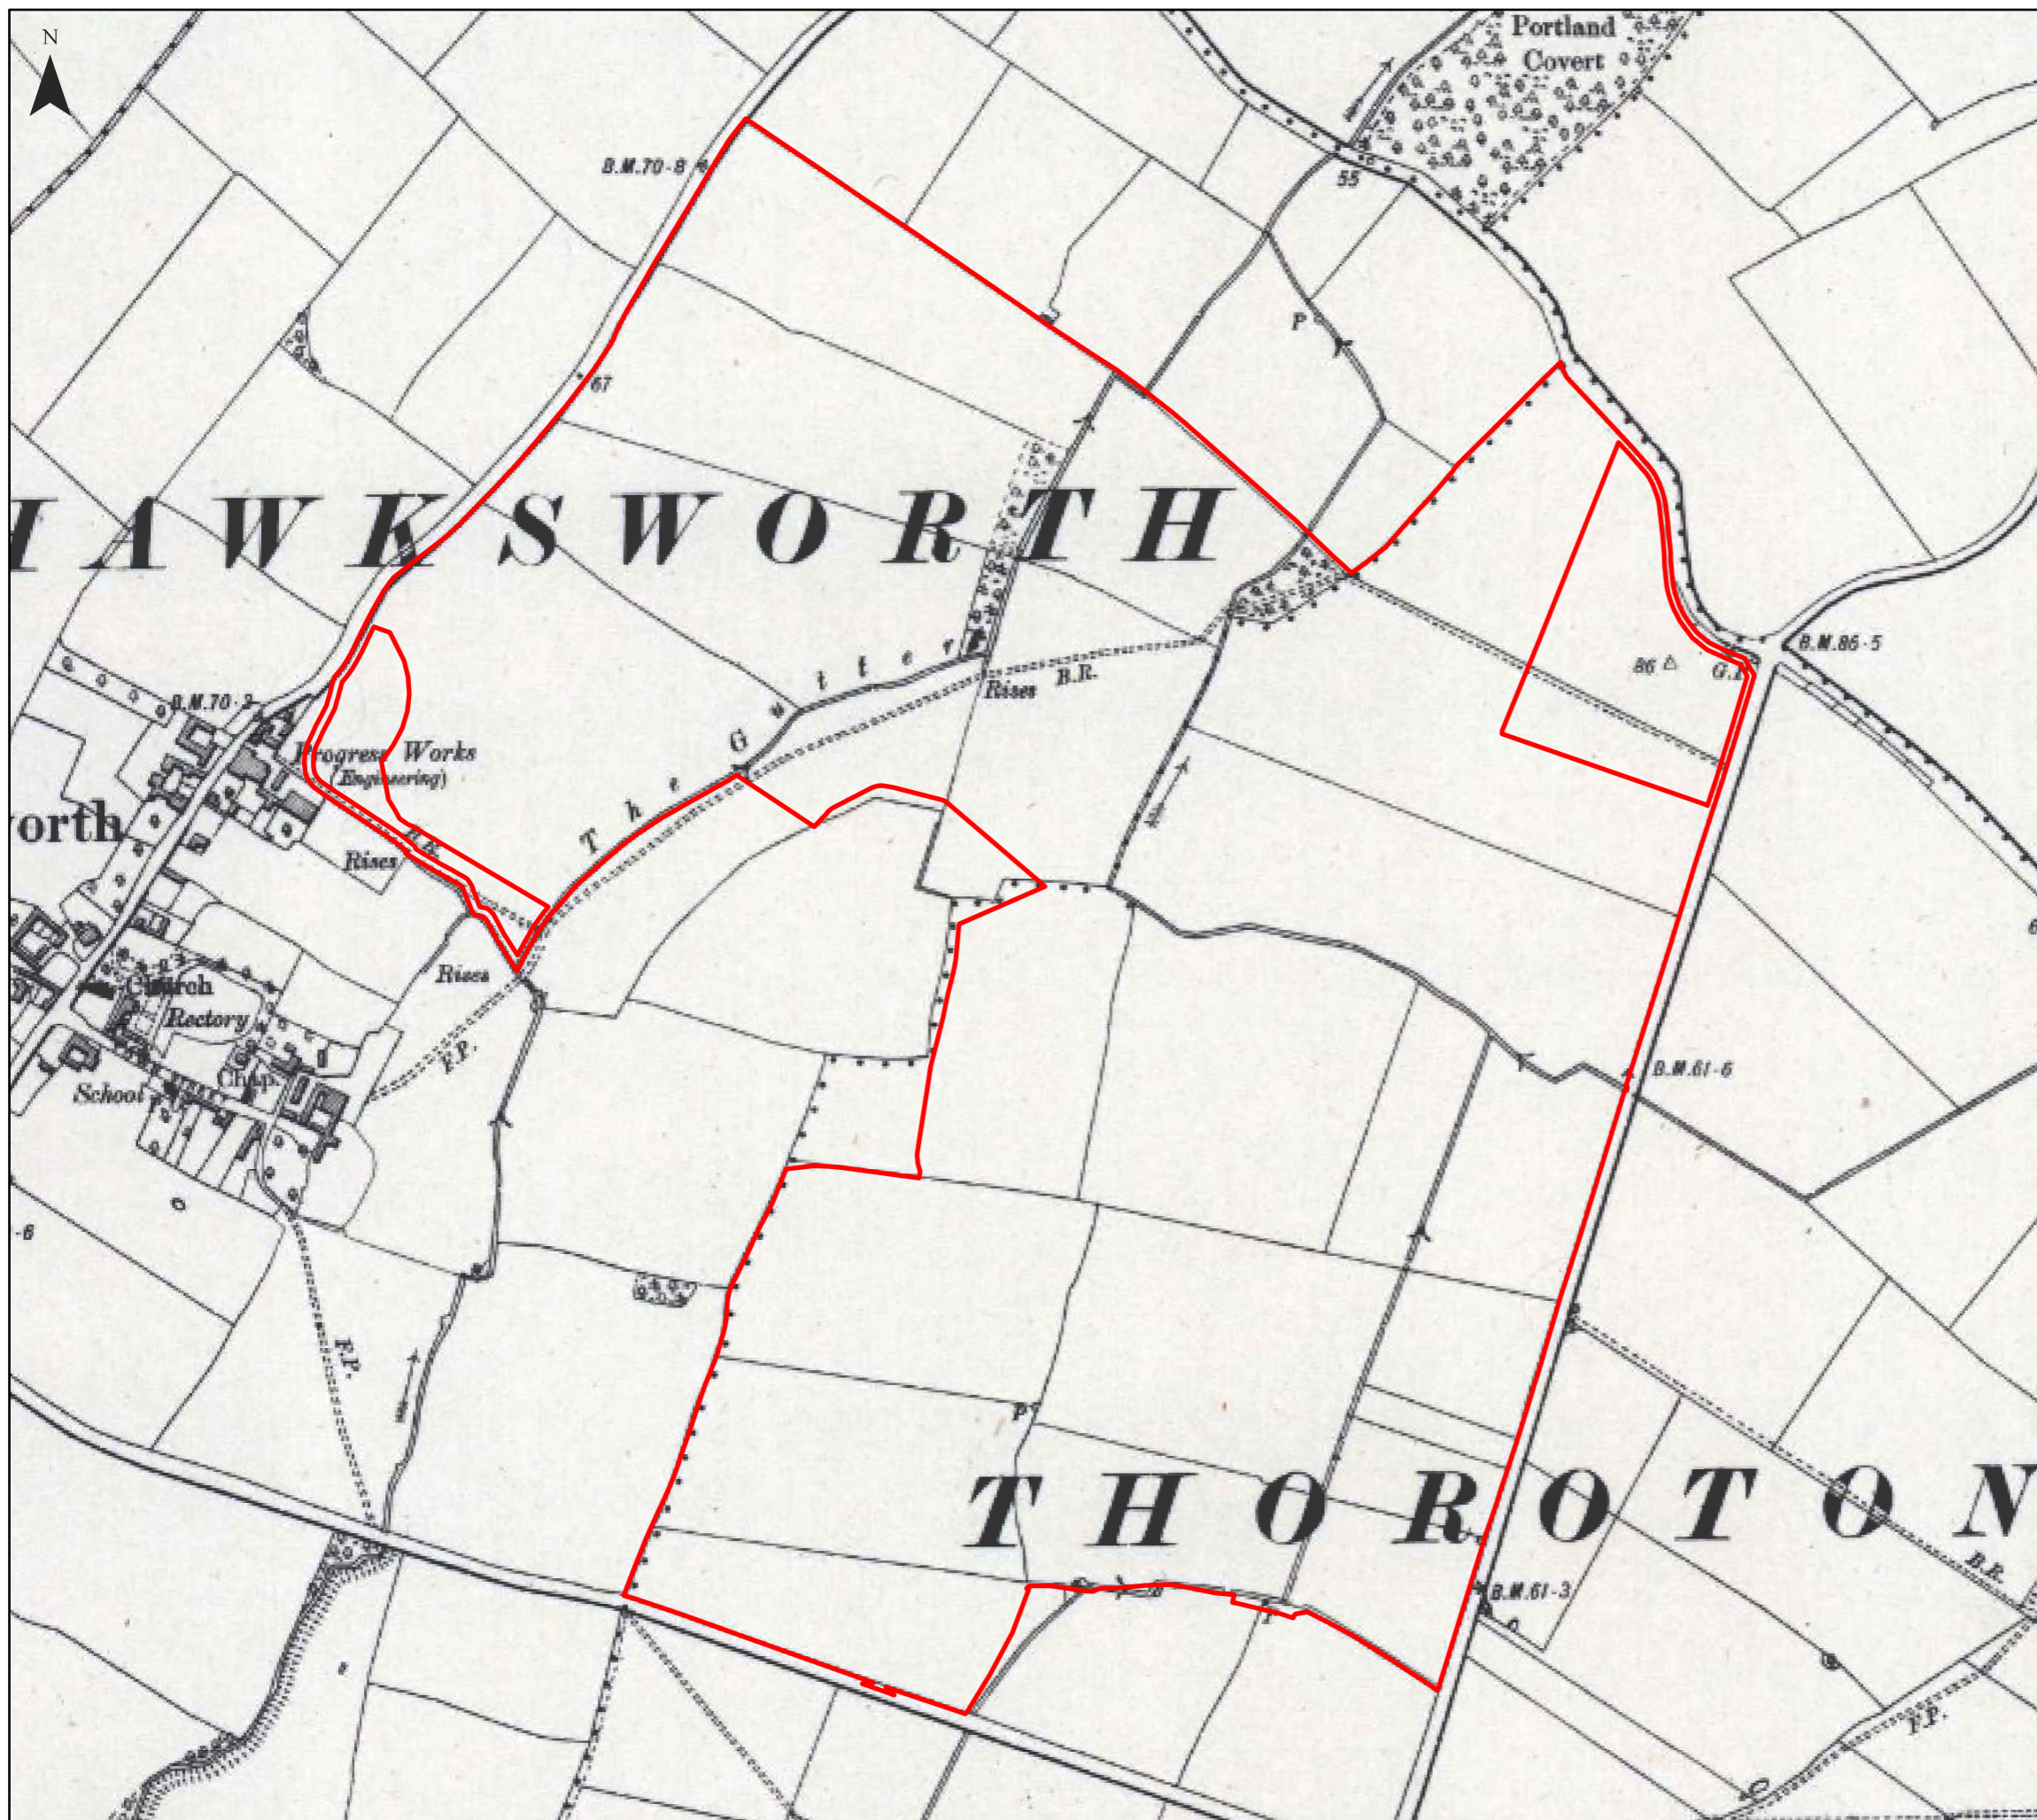

Longhedge Solar Farm  
OS 1921 Map  
Figure 3.5

Key

Neo Office Address:  
Wright Business Centre, 1 Lonmay Road, Glasgow, G33 4EL

Date: 07/09/2022  
Drawn By: Michael Briggs  
Scale (A3): 1:6,000  
Drawing No: NEO00782/0171/A