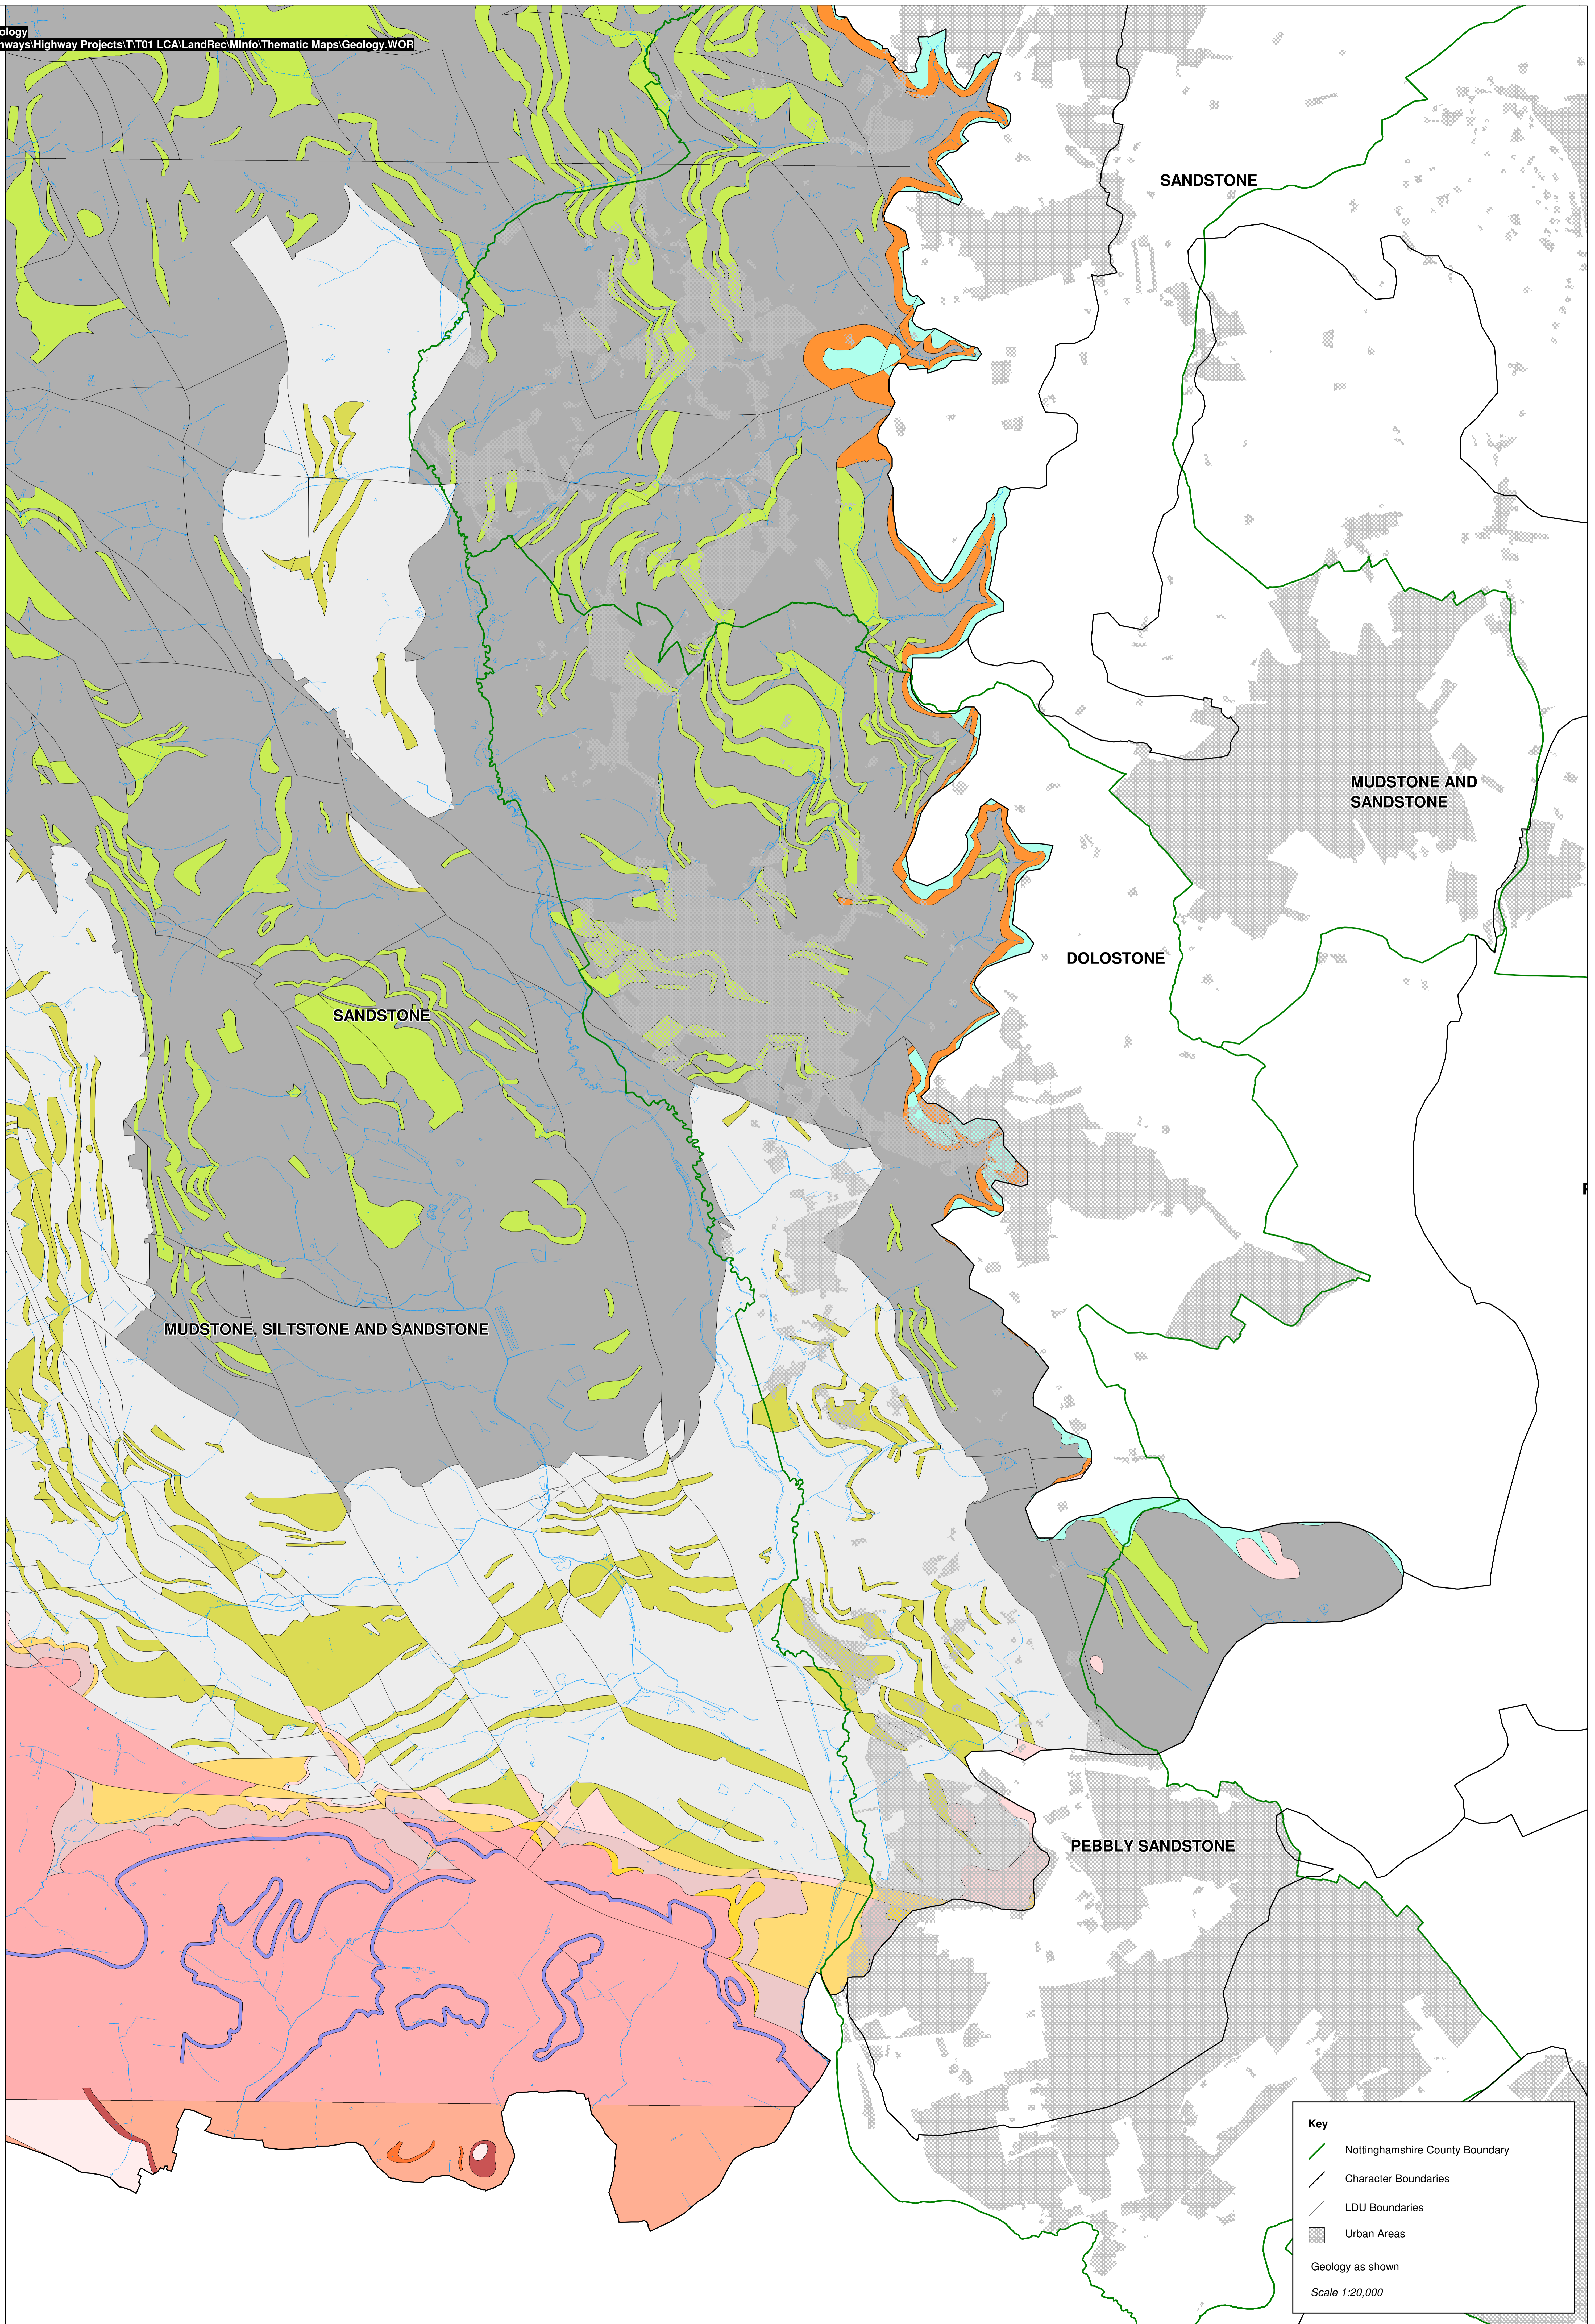

SANDSTONE

MUDSTONE, SILTSTONE AND SANDSTONE

SANDSTONE

**Key**

- Nottinghamshire County Boundary
- Character Boundaries
- LDU Boundaries
- Urban Areas

Geology as shown  
Scale 1:20,000

SANDSTONE

MUDSTONE AND SANDSTONE

DOLOSTONE

SANDSTONE

MUDSTONE, SILTSTONE AND SANDSTONE

PEBBLY SANDSTONE

**Key**

- Nottinghamshire County Boundary
- Character Boundaries
- LDU Boundaries
- Urban Areas

Geology as shown  
Scale 1:20,000

**Key**

- Nottinghamshire County Boundary
- Character Boundaries
- LDU Boundaries
- Urban Areas

Geology as shown  
Scale 1:20,000

MUDSTONE AND SANDSTONE

DOLOSTONE

SANDSTONE

ANDSTONE

DOLOSTONE

SANDSTONE

- Nottinghamshire County Boundary
- Character Boundaries
- LDU Boundaries
- Urban Areas

Geology as shown  
Scale 1:20,000