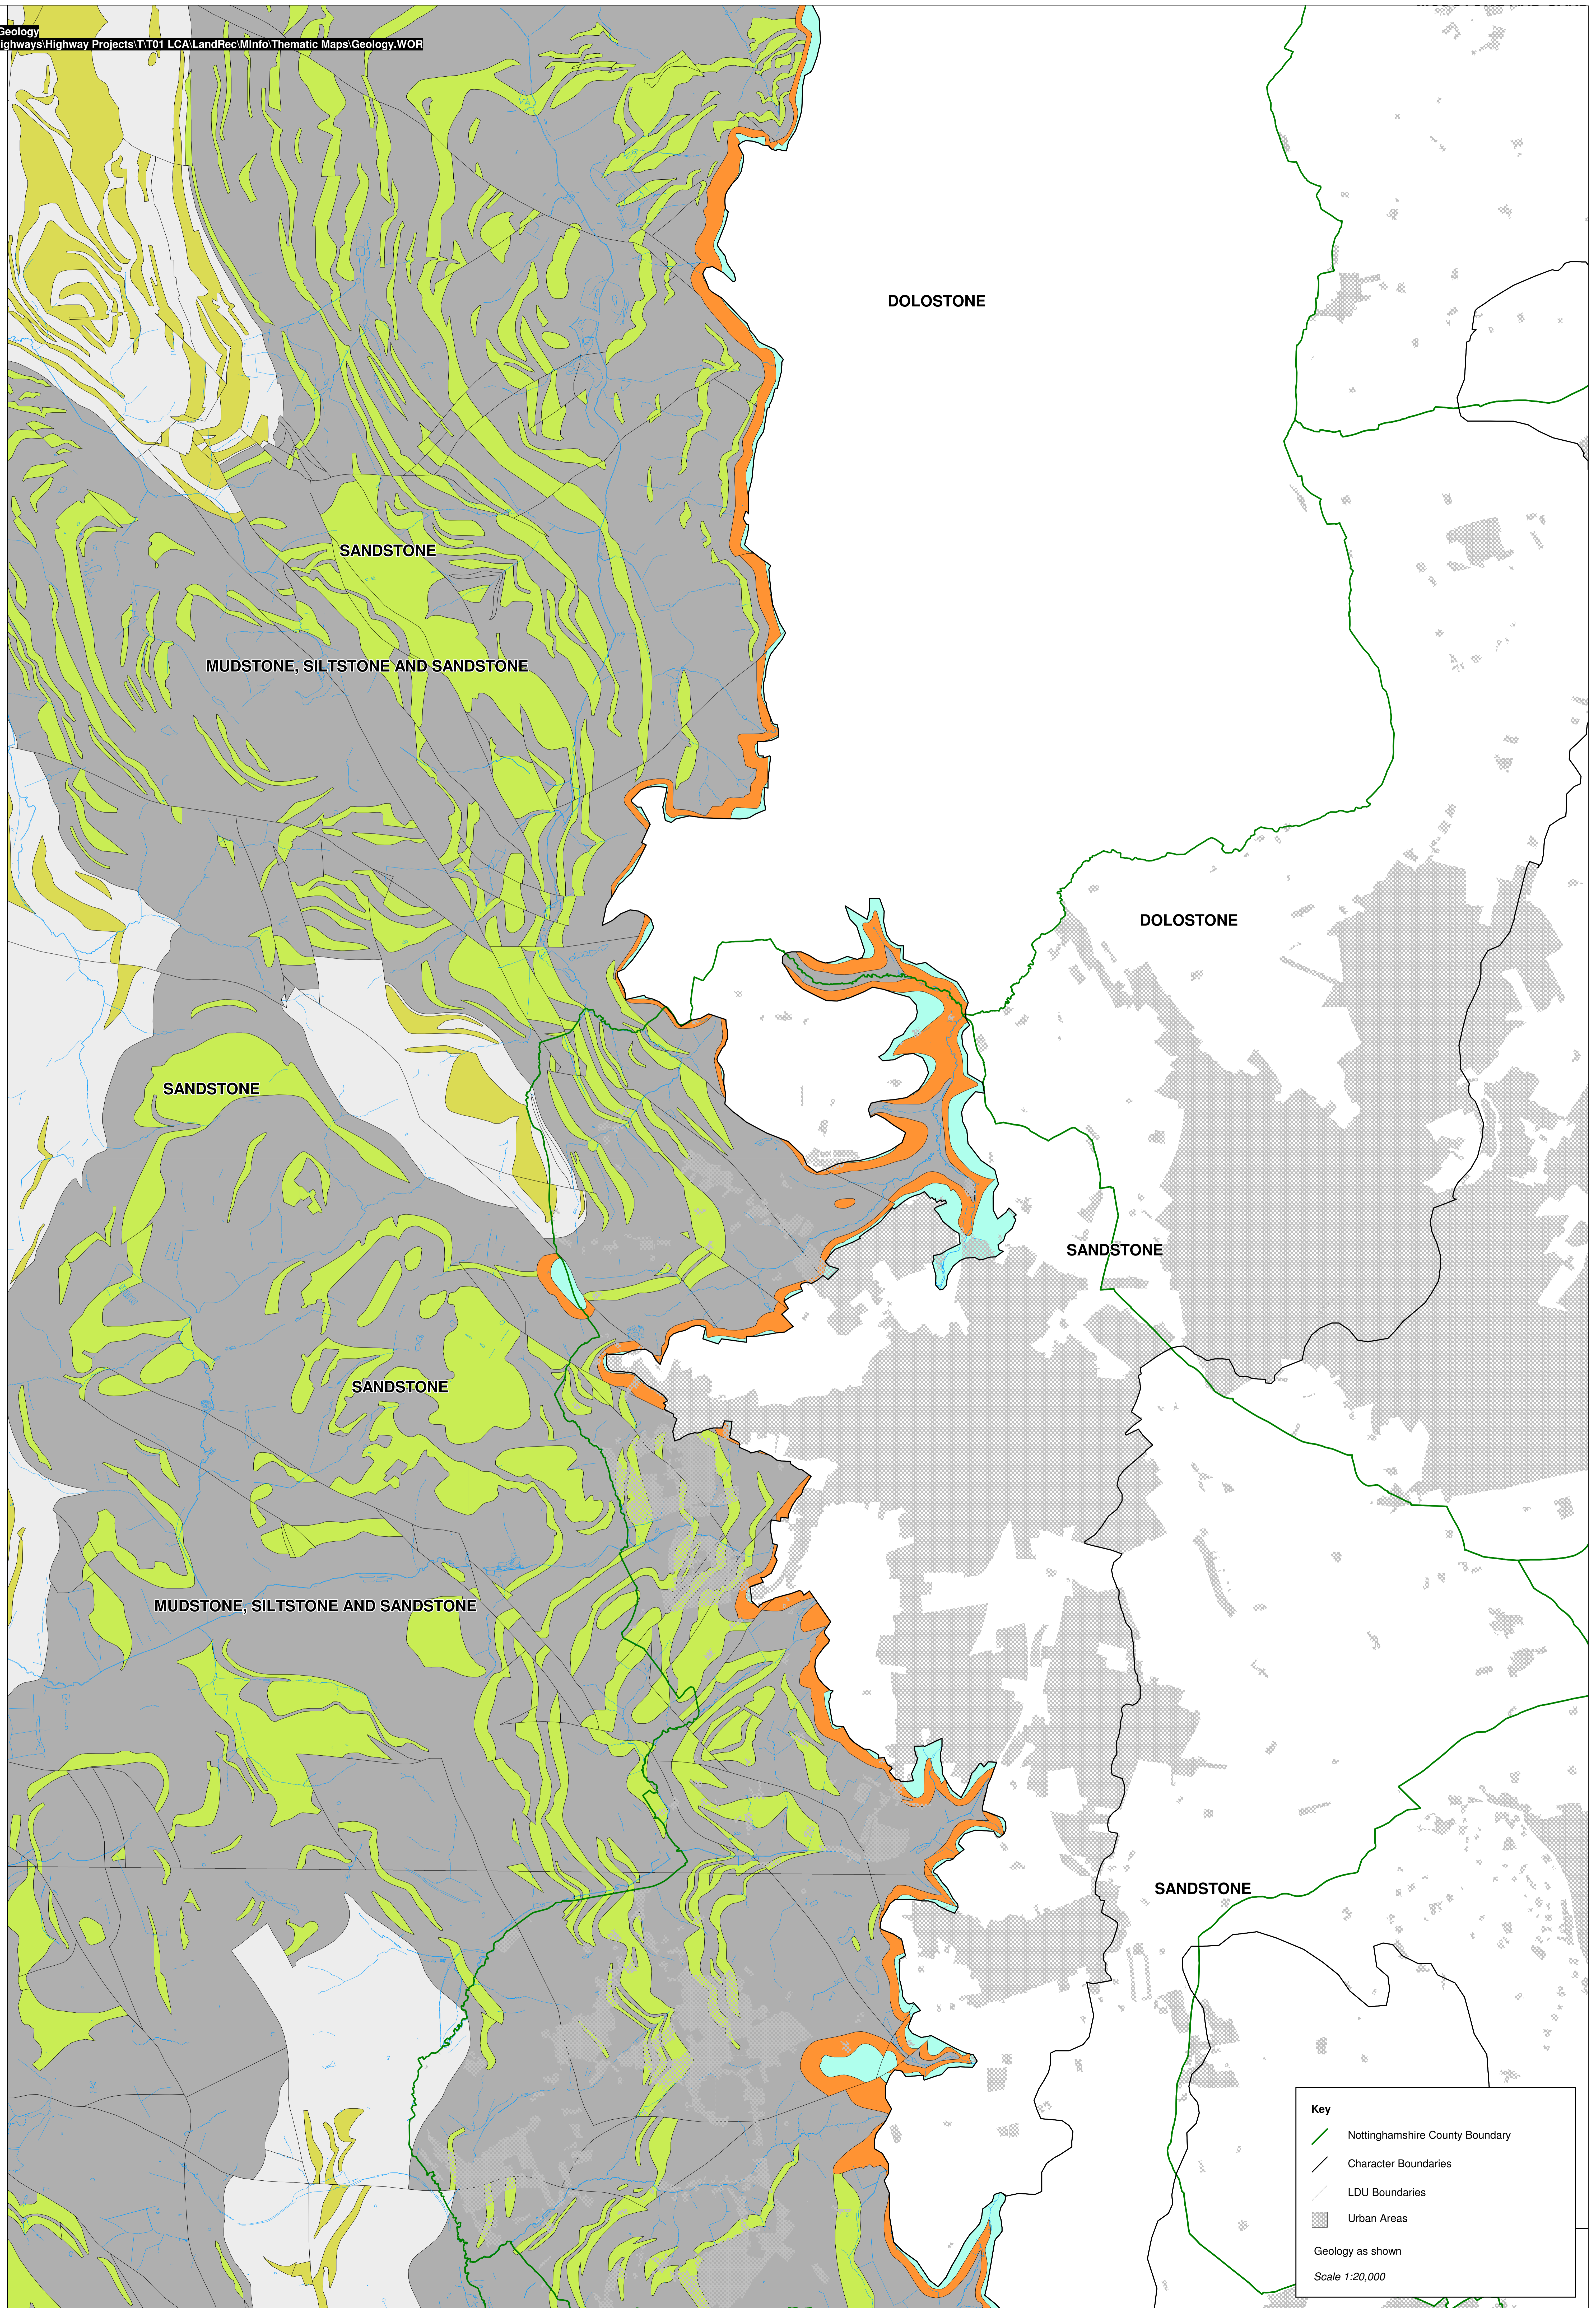

DOLOSTONE

SANDSTONE

MUDSTONE, SILTSTONE AND SANDSTONE

DOLOSTONE

SANDSTONE

SANDSTONE

SANDSTONE

MUDSTONE, SILTSTONE AND SANDSTONE

SANDSTONE

Key

- Nottinghamshire County Boundary
- Character Boundaries
- LDU Boundaries
- Urban Areas

Geology as shown
Scale 1:20,000