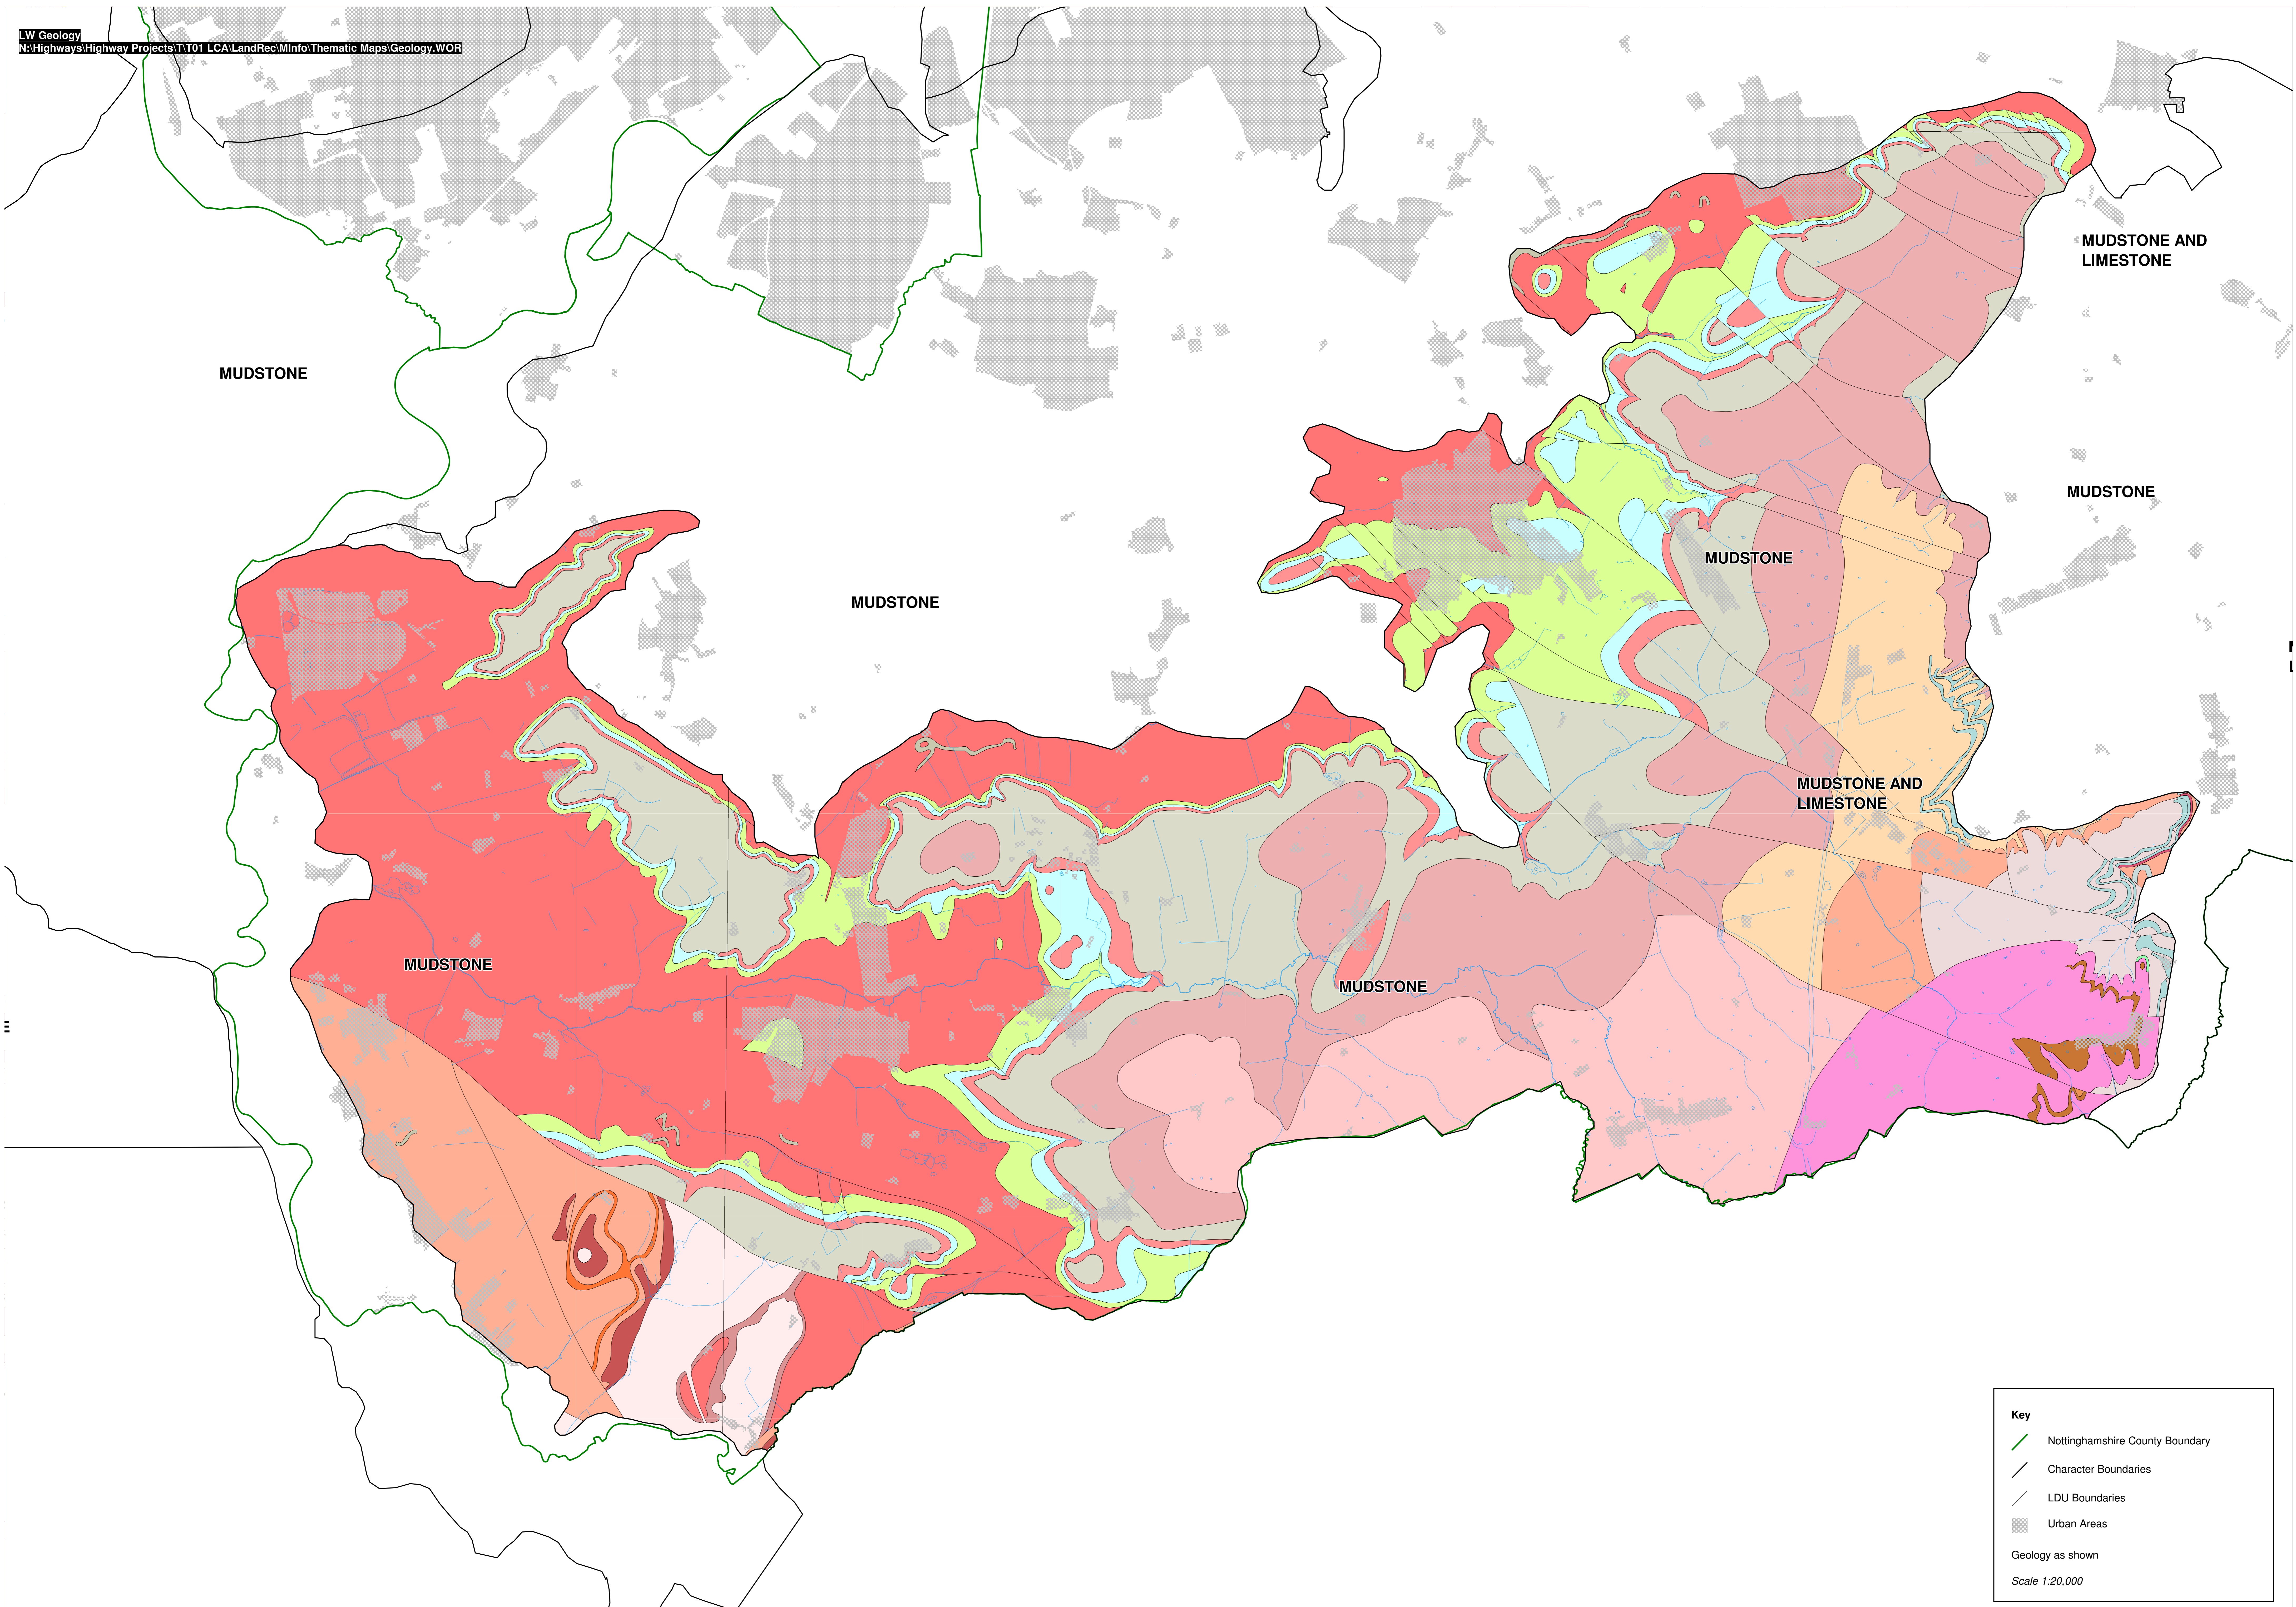

DOLOSTONE

SANDSTONE

MUDSTONE, SILTSTONE AND SANDSTONE

PEBBLY SANDSTONE

**Key**

- Nottinghamshire County Boundary
- Character Boundaries
- LDU Boundaries
- Urban Areas

Geology as shown  
Scale 1:20,000

**Key**

- Nottinghamshire County Boundary
- Character Boundaries
- LDU Boundaries
- Urban Areas

Geology as shown  
Scale 1:20,000

MUDSTONE AND SANDSTONE

DOLOSTONE

SANDSTONE

ANDSTONE

DOLOSTONE

SANDSTONE

PEBBLY SANDSTONE

ONE

SANDSTONE

**Key**

- Nottinghamshire County Boundary
- Character Boundaries
- LDU Boundaries
- Urban Areas

Geology as shown  
Scale 1:20,000

PEE

**Key**

- Nottinghamshire County Boundary
- Character Boundaries
- LDU Boundaries
- Urban Areas

Geology as shown  
Scale 1:20,000