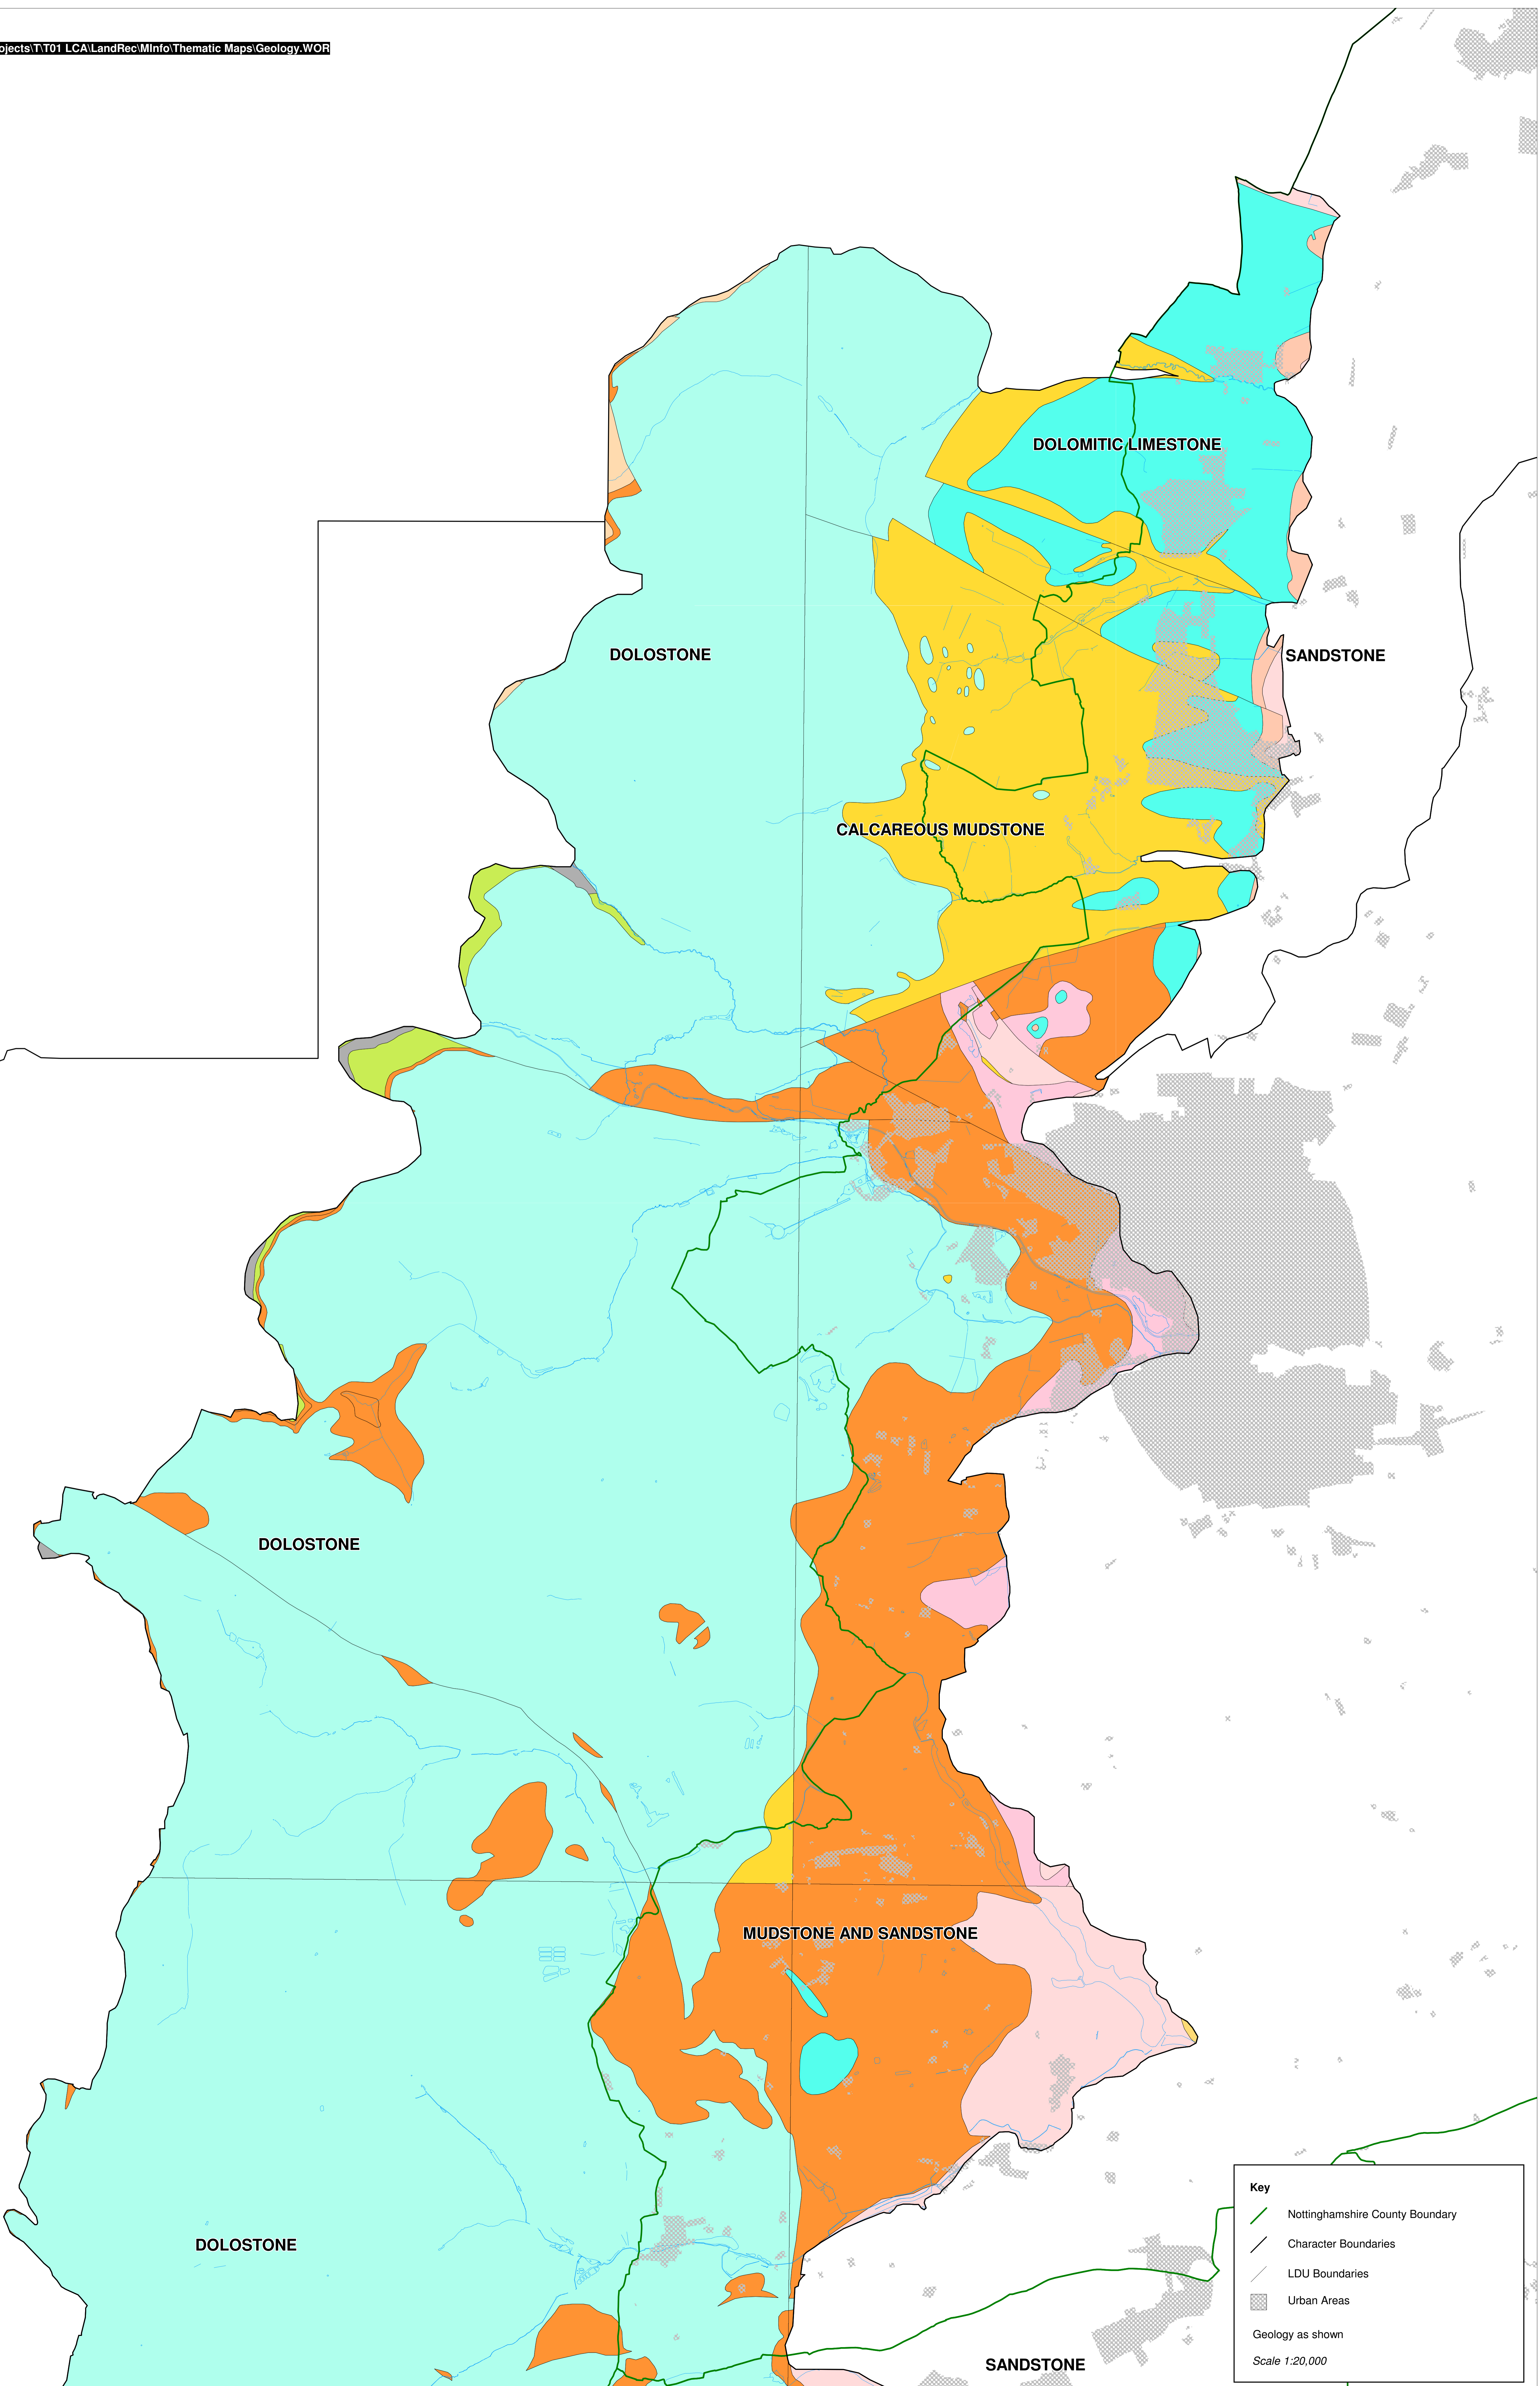

SANDSTONE

MUDSTONE, SILTSTONE AND SANDSTONE

SANDSTONE

**Key**

- Nottinghamshire County Boundary
- Character Boundaries
- LDU Boundaries
- Urban Areas

Geology as shown  
Scale 1:20,000

SANDSTONE

MUDSTONE AND SANDSTONE

DOLOSTONE

SANDSTONE

MUDSTONE, SILTSTONE AND SANDSTONE

PEBBLY SANDSTONE

**Key**

- Nottinghamshire County Boundary
- Character Boundaries
- LDU Boundaries
- Urban Areas

Geology as shown  
Scale 1:20,000

**Key**

- Nottinghamshire County Boundary
- Character Boundaries
- LDU Boundaries
- Urban Areas

Geology as shown  
Scale 1:20,000

MUDSTONE AND SANDSTONE

DOLOSTONE

SANDSTONE

ANDSTONE

DOLOSTONE

SANDSTONE

- Nottinghamshire County Boundary
- Character Boundaries
- LDU Boundaries
- Urban Areas

Geology as shown  
Scale 1:20,000