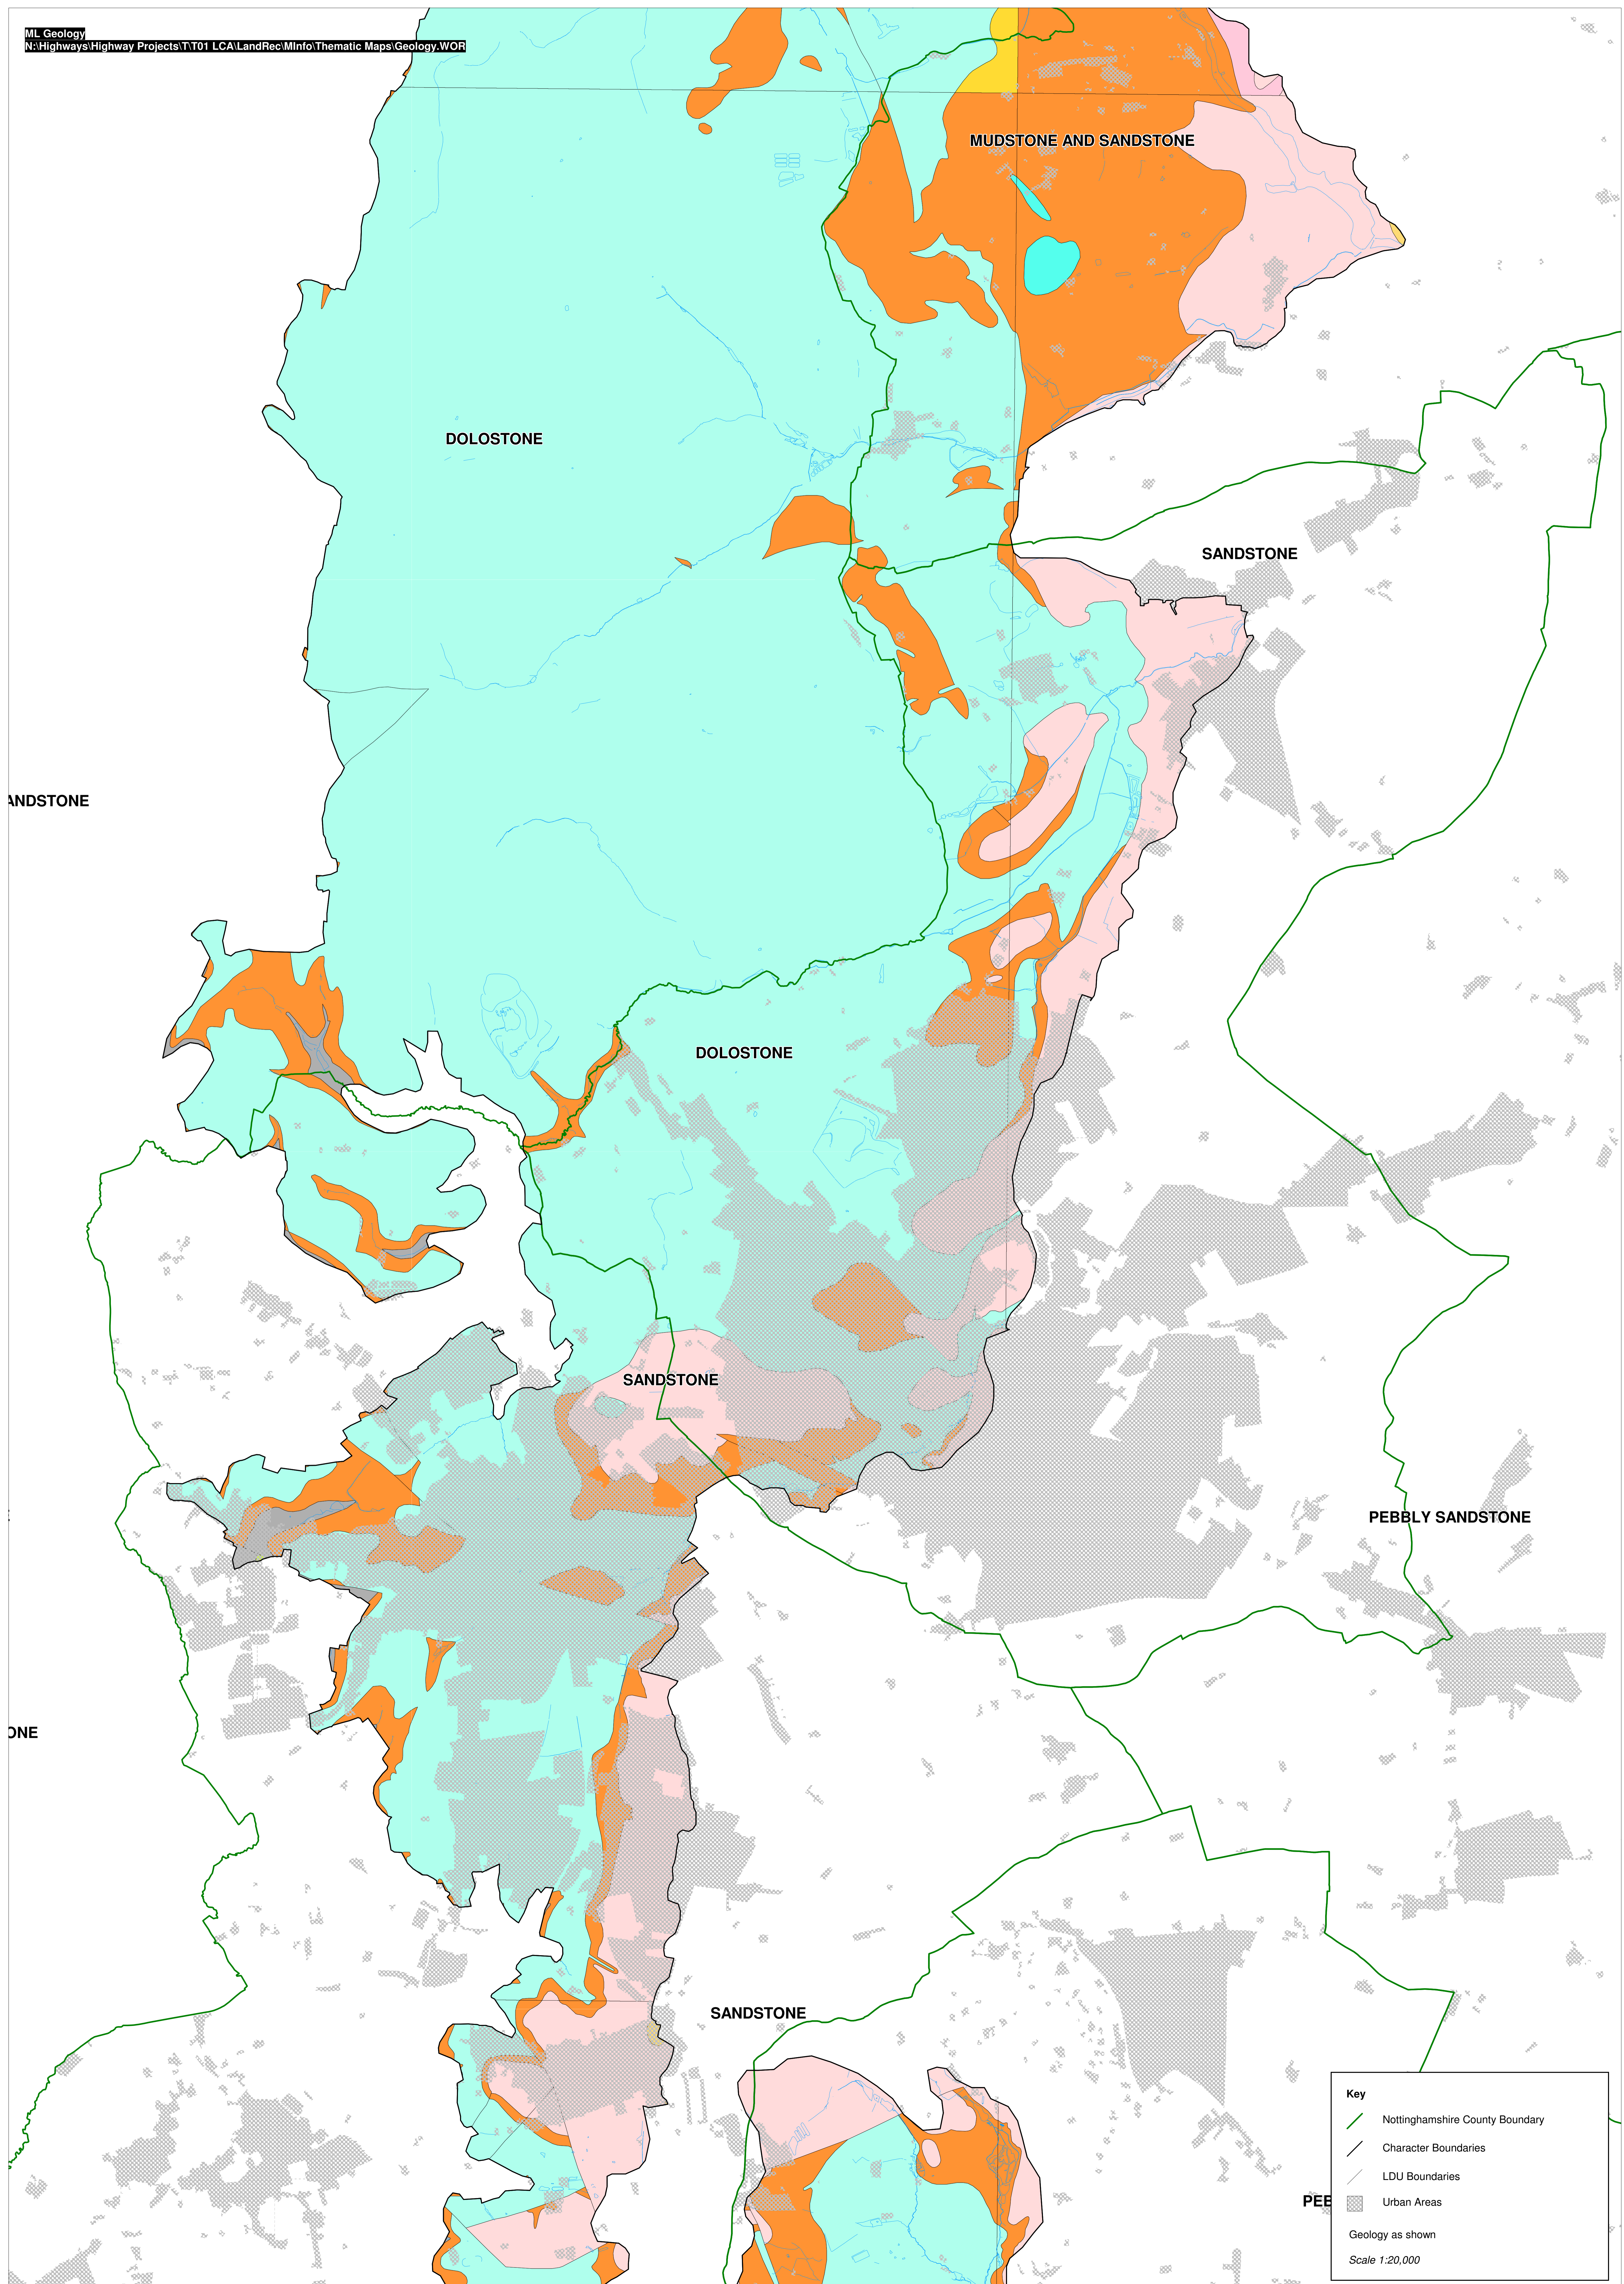

SANDSTONE

MUDSTONE, SILTSTONE AND SANDSTONE

SANDSTONE

**Key**

- Nottinghamshire County Boundary
- Character Boundaries
- LDU Boundaries
- Urban Areas

Geology as shown  
Scale 1:20,000

SANDSTONE

MUDSTONE AND SANDSTONE

DOLOSTONE

SANDSTONE

MUDSTONE, SILTSTONE AND SANDSTONE

PEBBLY SANDSTONE

**Key**

- Nottinghamshire County Boundary
- Character Boundaries
- LDU Boundaries
- Urban Areas

Geology as shown  
Scale 1:20,000

**Key**

- Nottinghamshire County Boundary
- Character Boundaries
- LDU Boundaries
- Urban Areas

Geology as shown  
Scale 1:20,000

MUDSTONE AND SANDSTONE

DOLOSTONE

SANDSTONE

ANDSTONE

DOLOSTONE

SANDSTONE

- Nottinghamshire County Boundary
- Character Boundaries
- LDU Boundaries
- Urban Areas

Geology as shown  
Scale 1:20,000