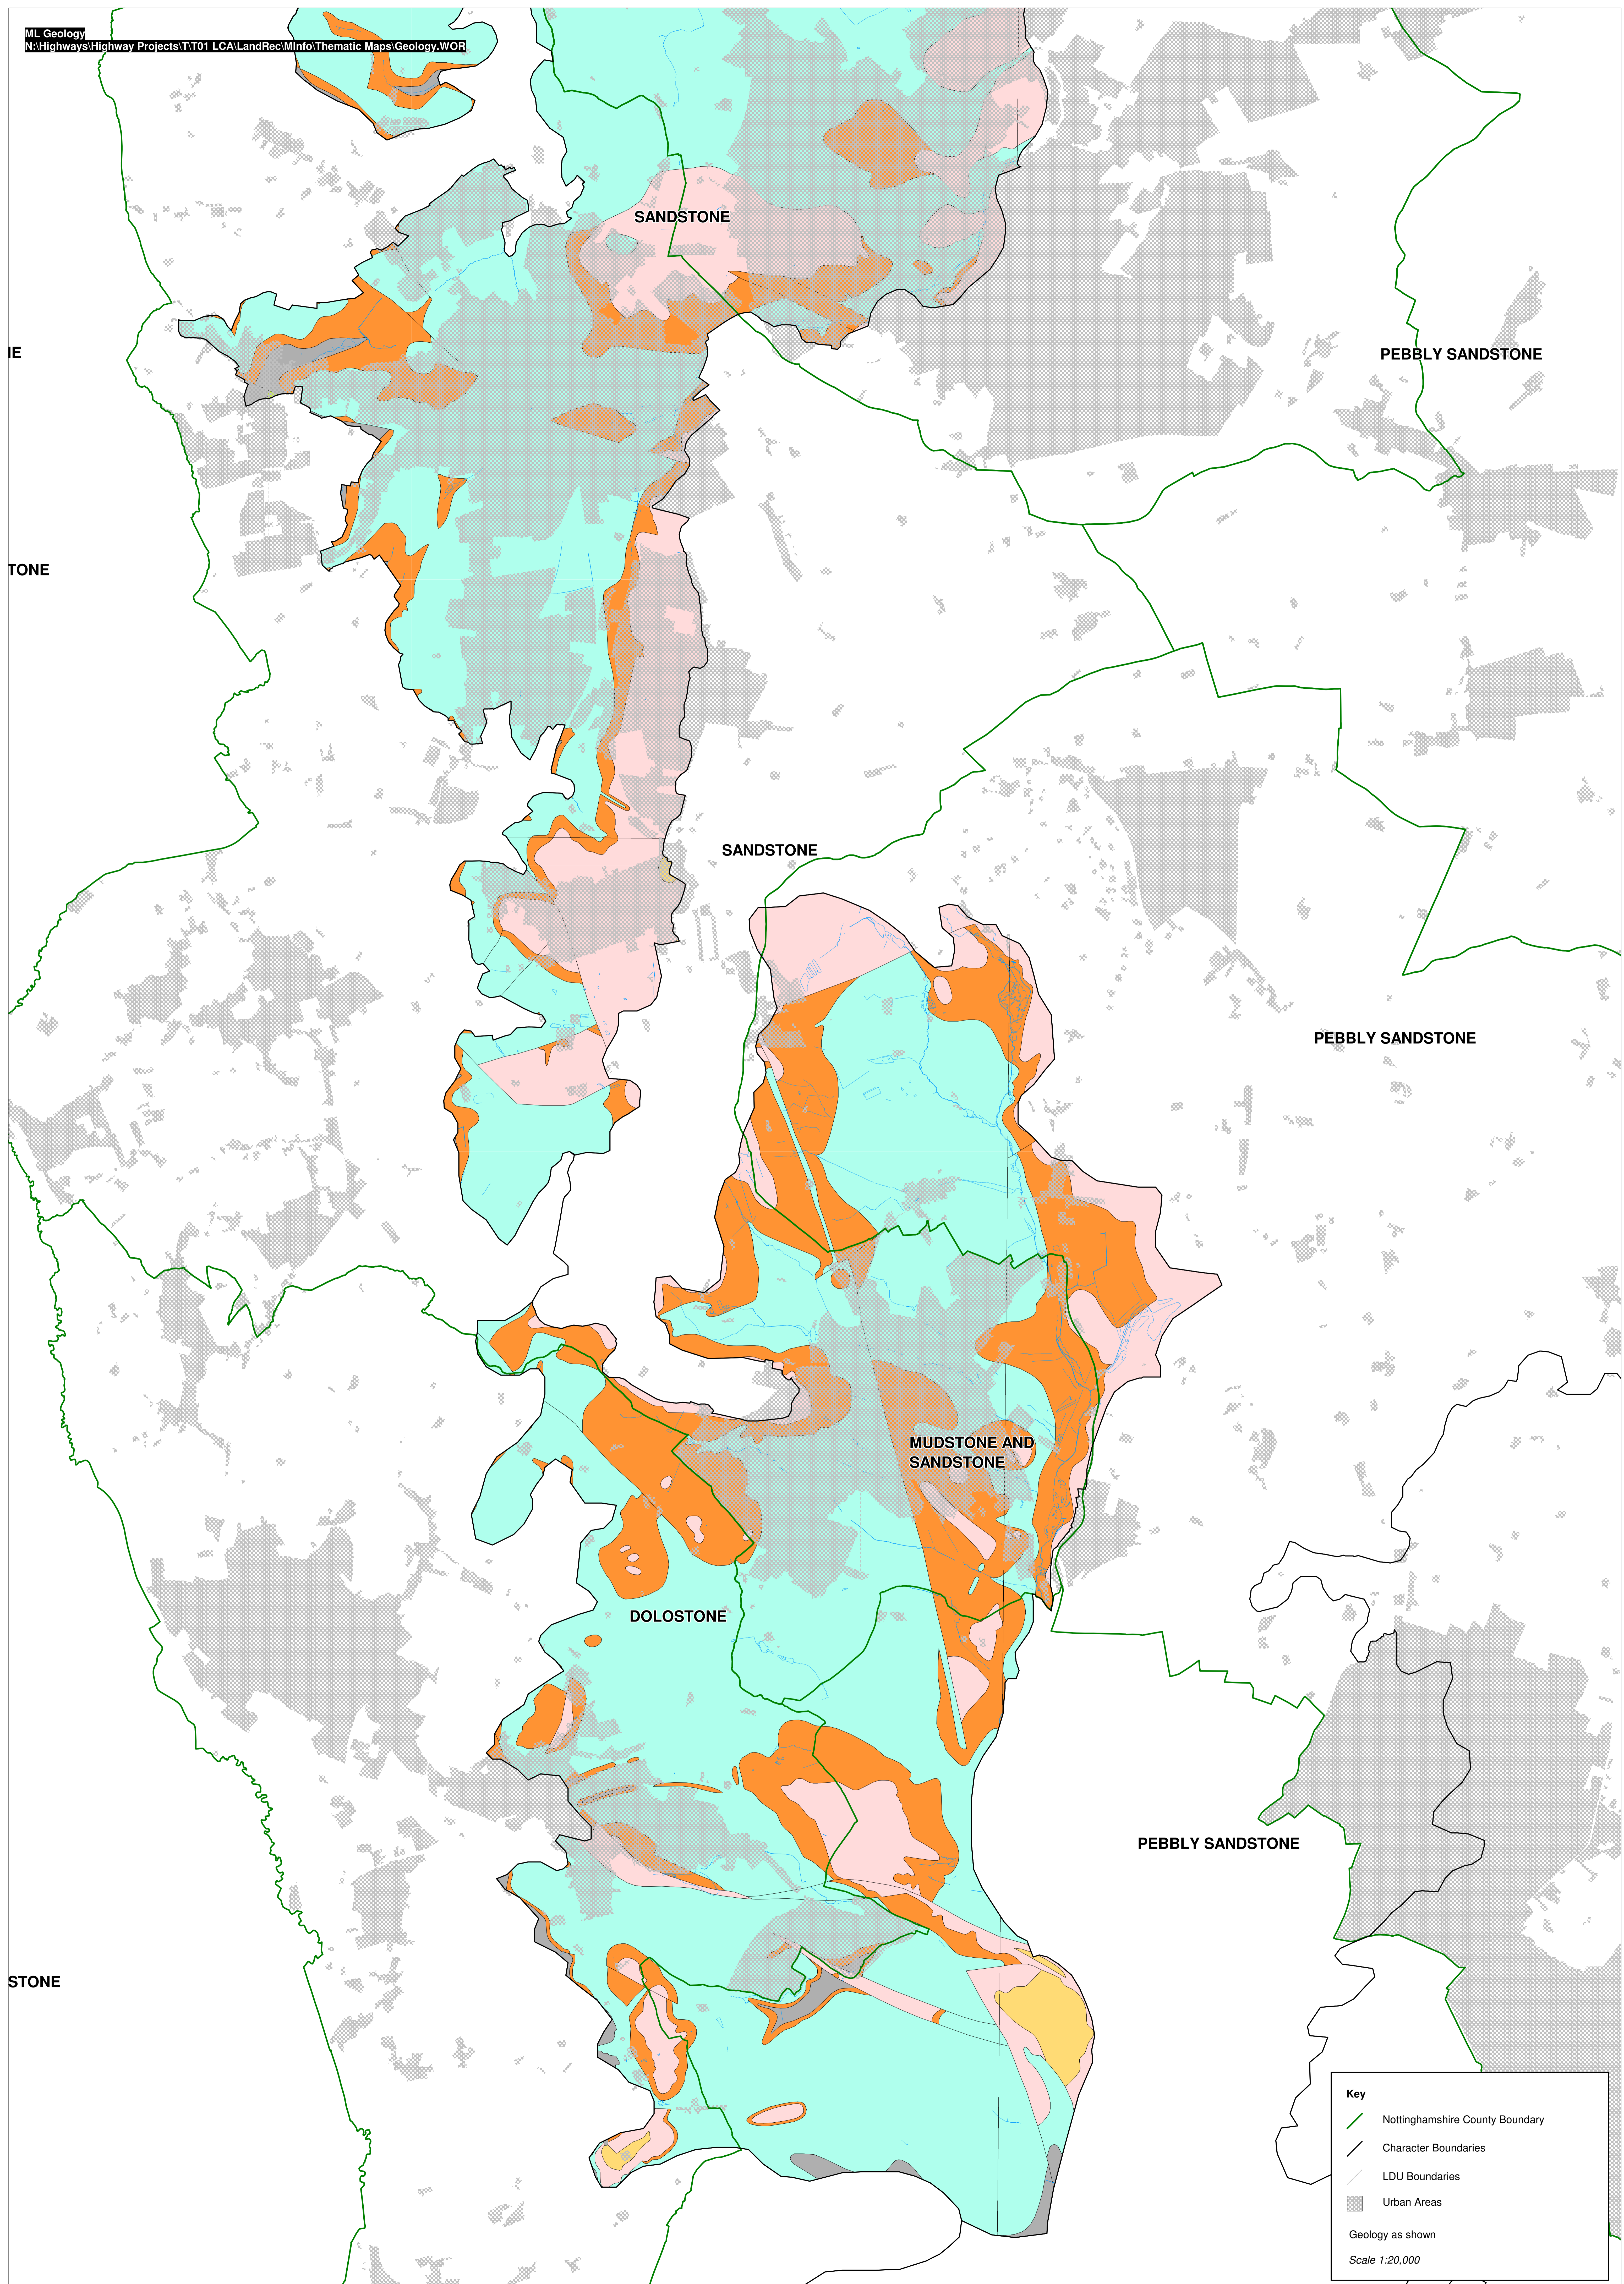

Key

- Nottinghamshire County Boundary
- Character Boundaries
- LDU Boundaries
- Urban Areas

Geology as shown
Scale 1:20,000