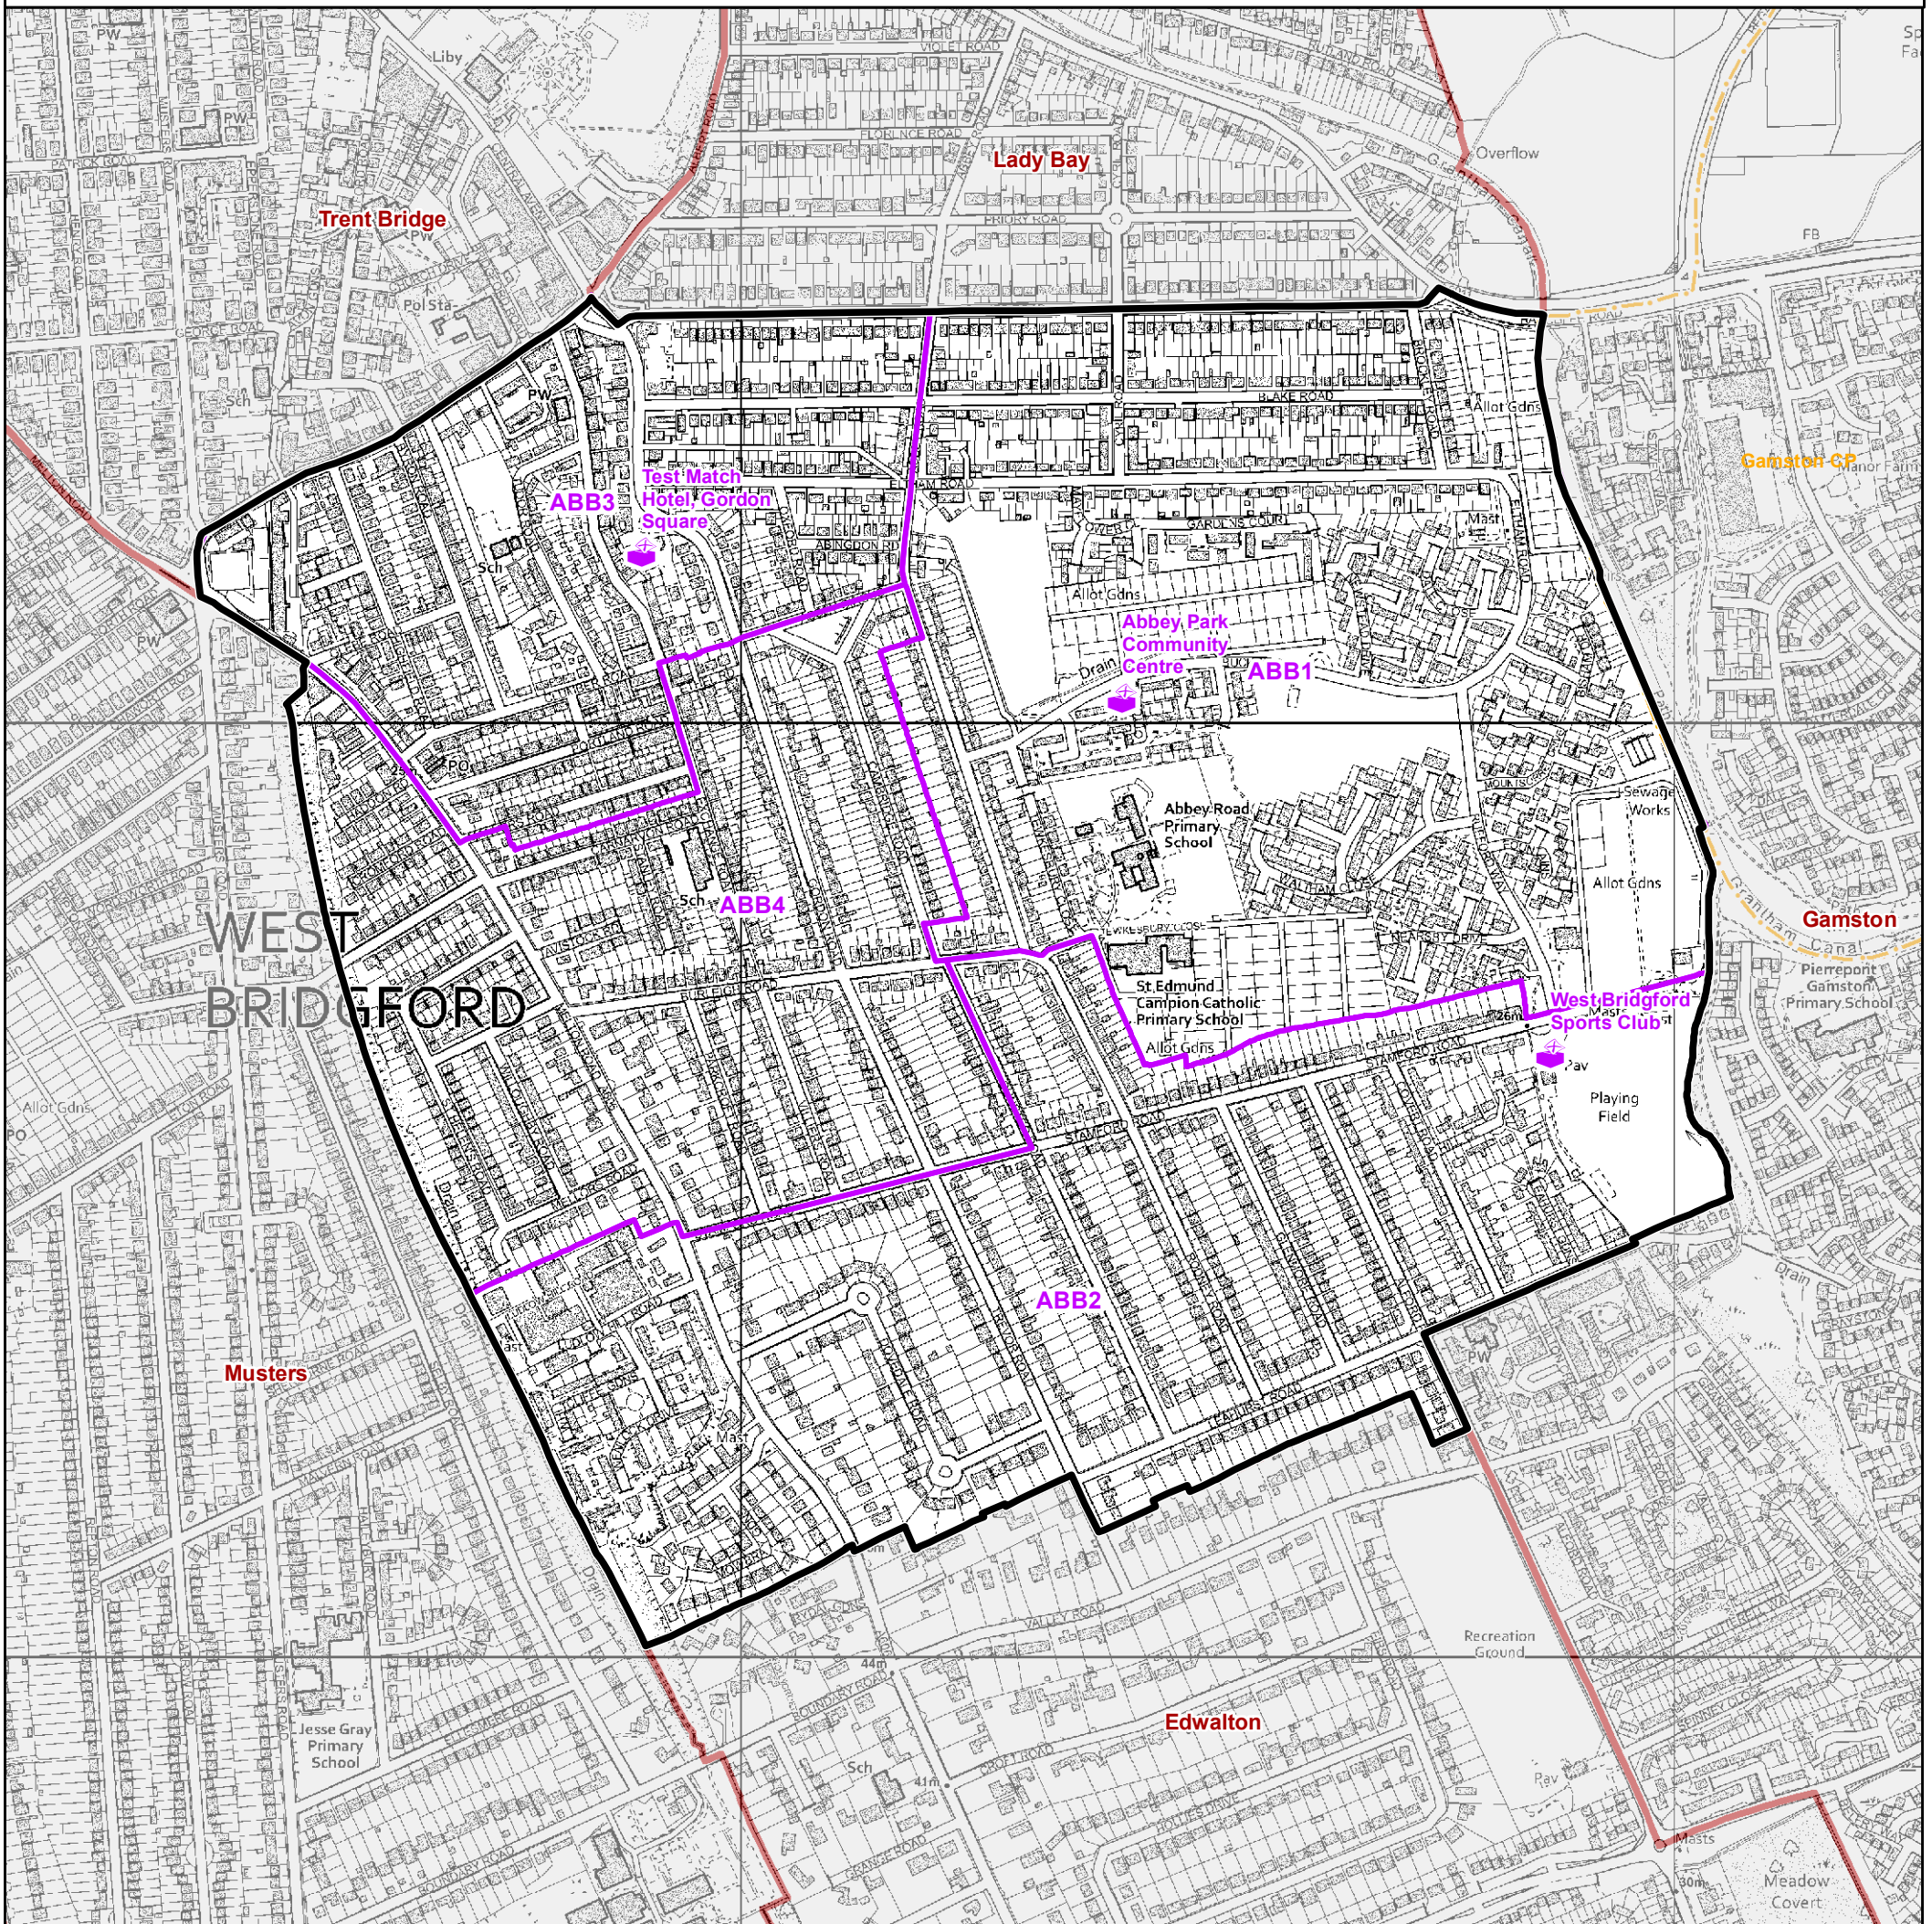

15 November 2022

Rushcliffe Borough Council - Abbey Ward

Polling Districts and Places - Map No. 1

Rushcliffe
Borough Council

Polling Places: ABBEY

- ABB1 | Abbey Park Community Centre
- ABB3, ABB4 | Test Match Hotel, Gordon Square
- ABB2 | West Bridgford Sports Club

Not To Scale