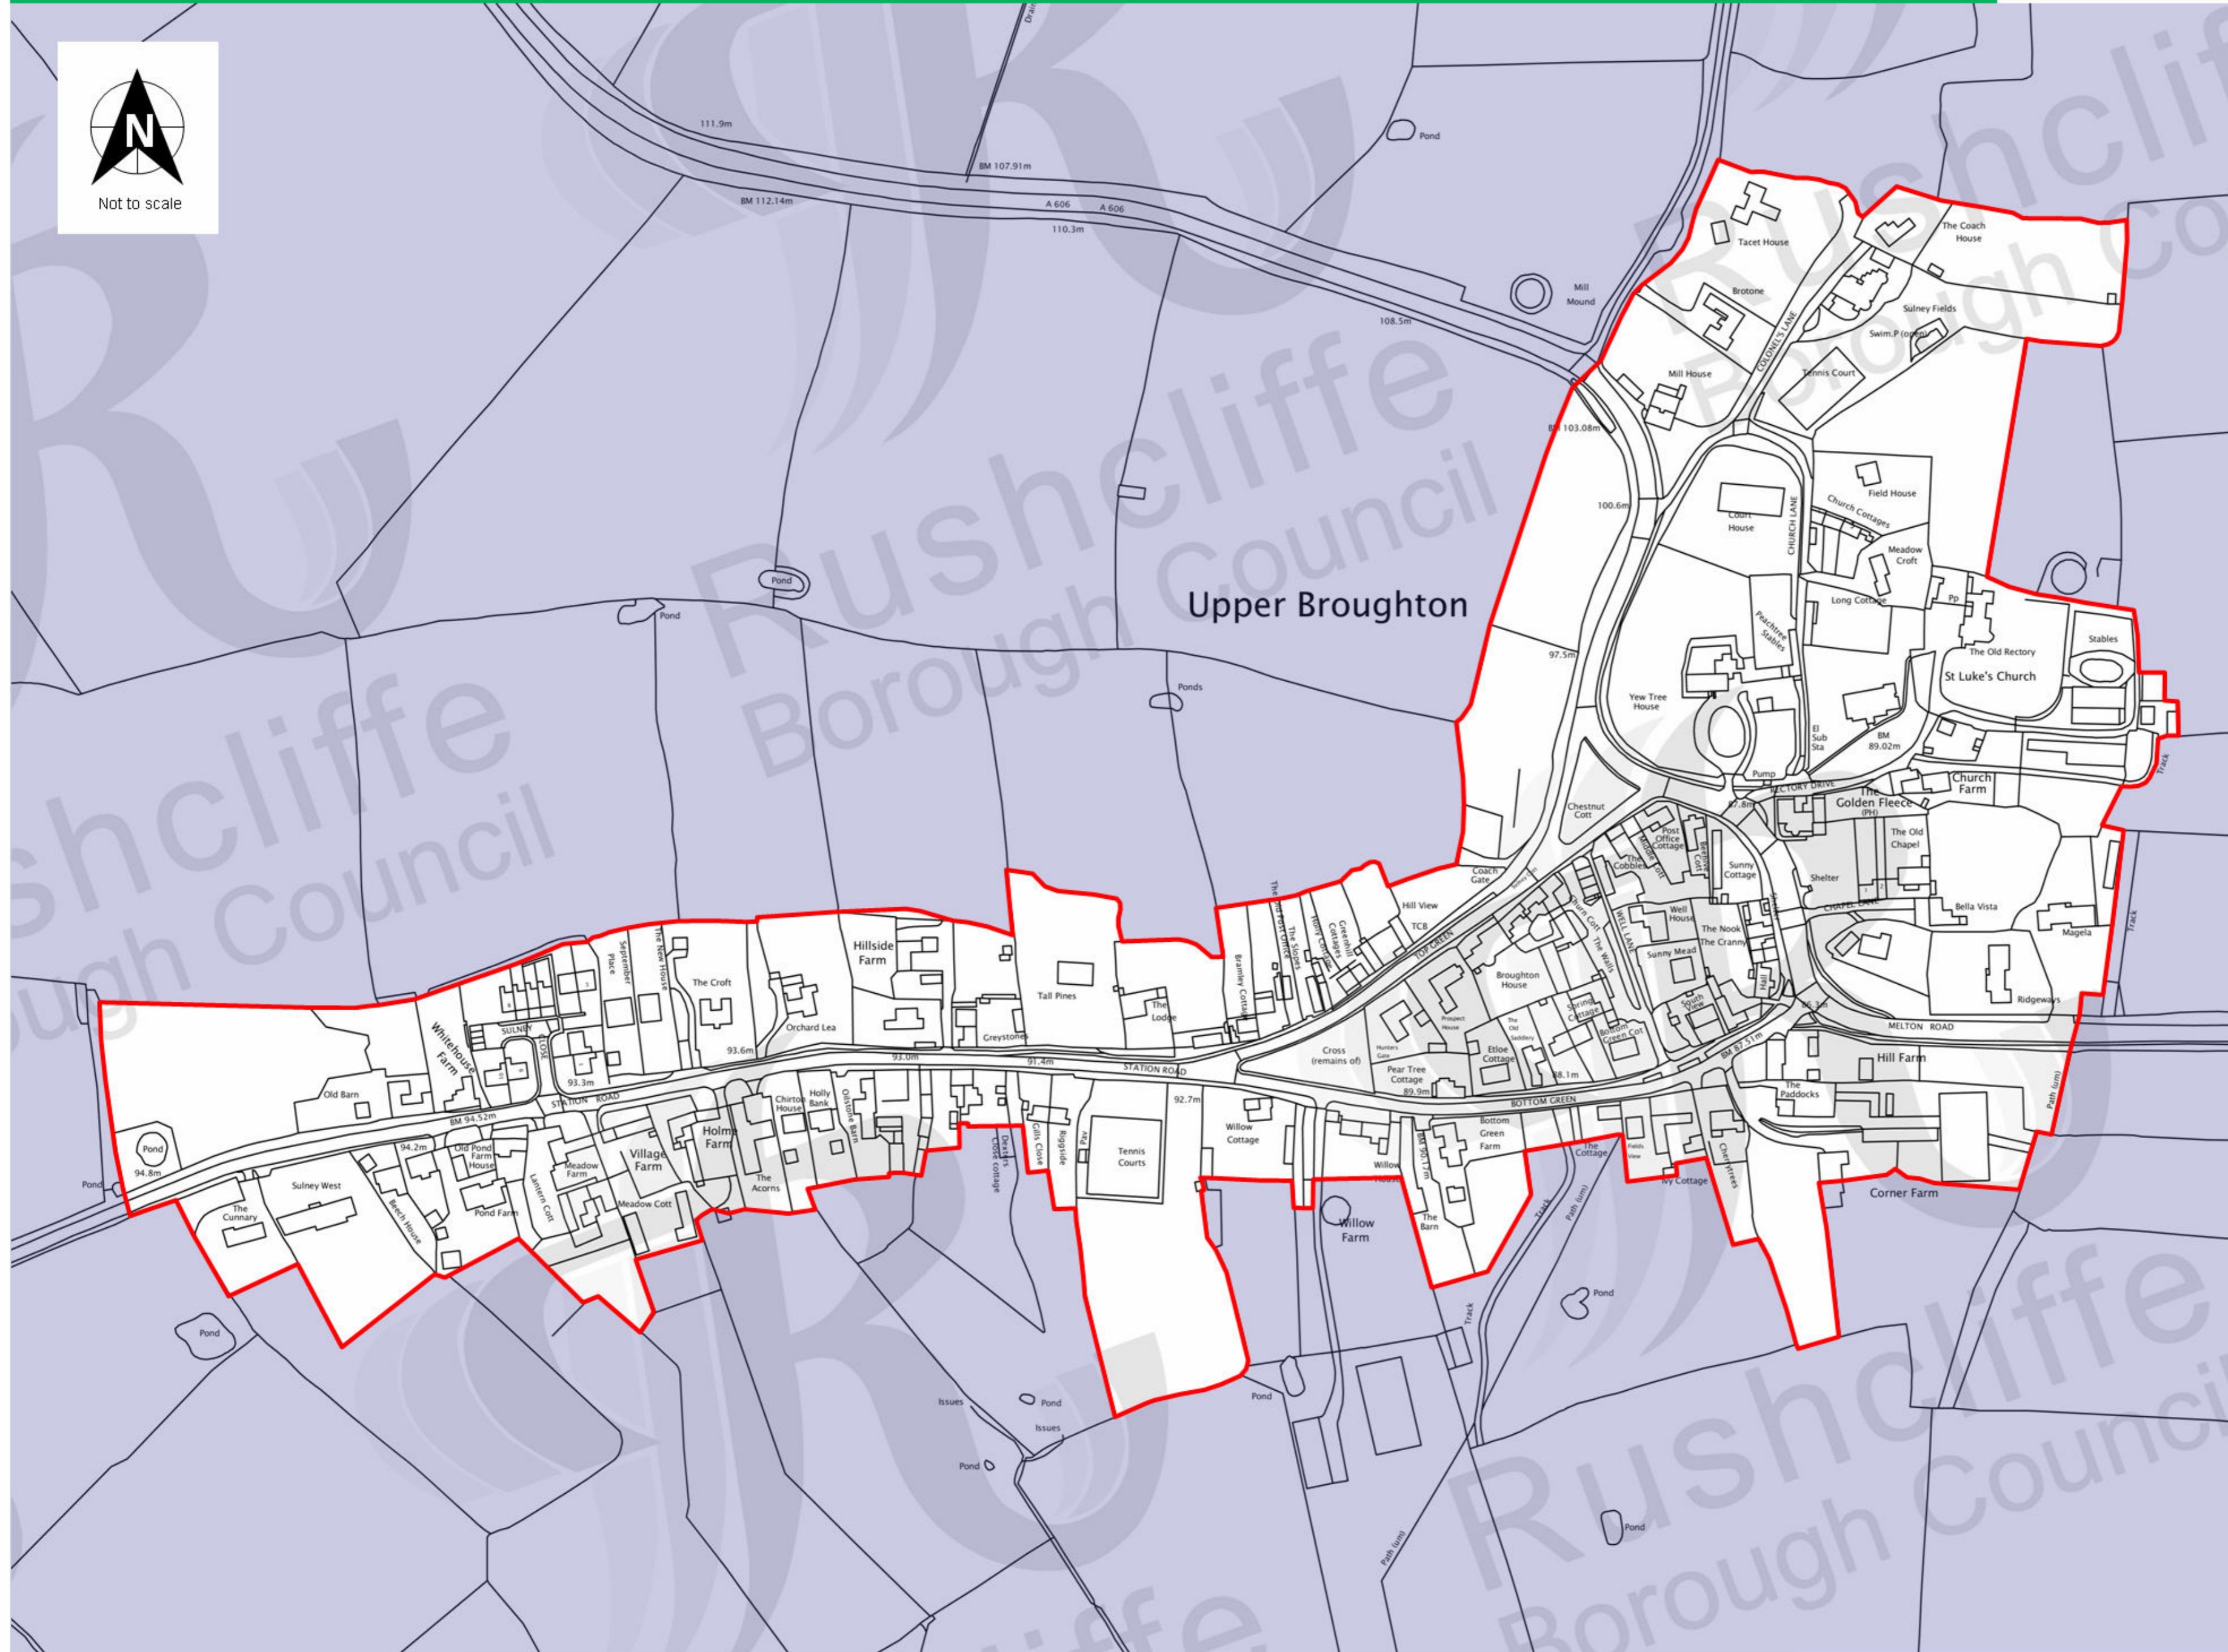

Conservation Area Boundary

This map is reproduced from Ordnance Survey material with the permission of Ordnance Survey on behalf of the Controller of Her Majesty's Stationary Office © Crown Copyright. Unauthorised reproduction infringes Crown Copyright and may lead to prosecution or civil proceedings. Rushcliffe Borough Council 1000019419