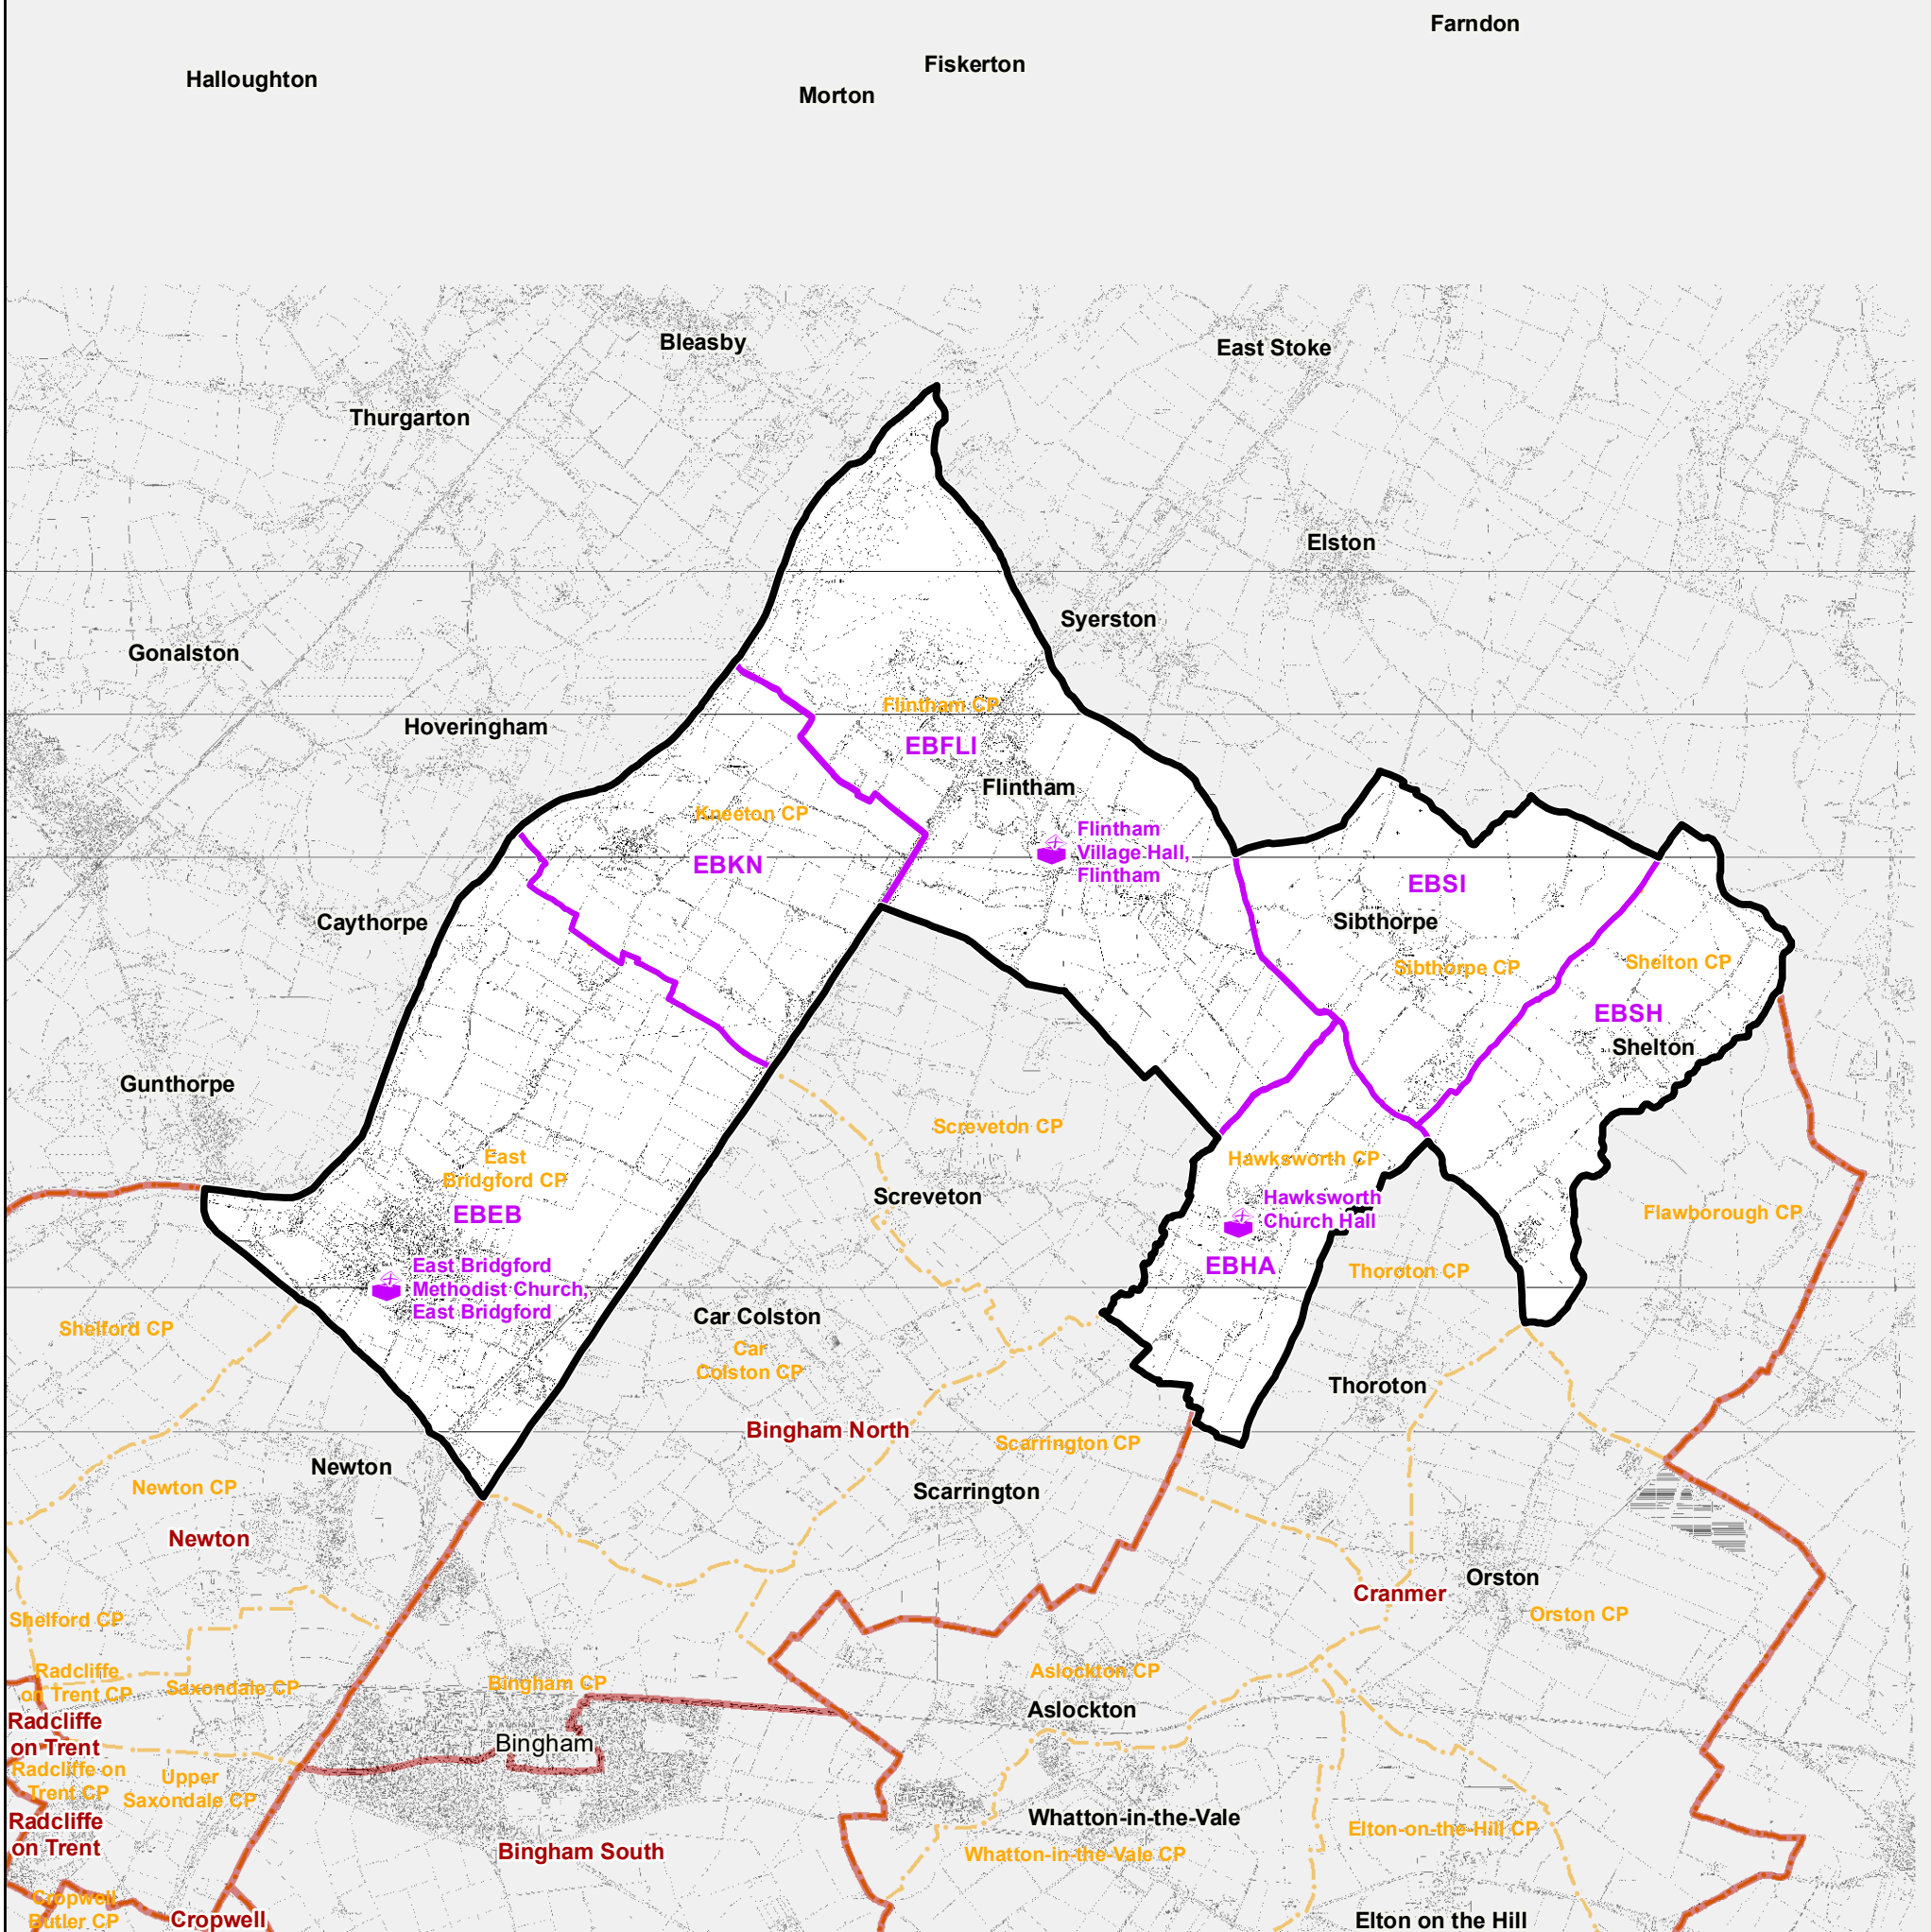

15 November 2022

Rushcliffe Borough Council - East Bridgford Ward

Polling Districts and Places - Map No. 9

Rushcliffe
Borough Council

Polling Places: EAST BRIDGFORD

- EBEB, EBKN | East Bridgford Methodist Church, East Bridgford
- EBHA, EBSH, EBSI | Hawksworth Church Hall
- EBFLI | Flintham Village Hall, Flintham

Not To Scale