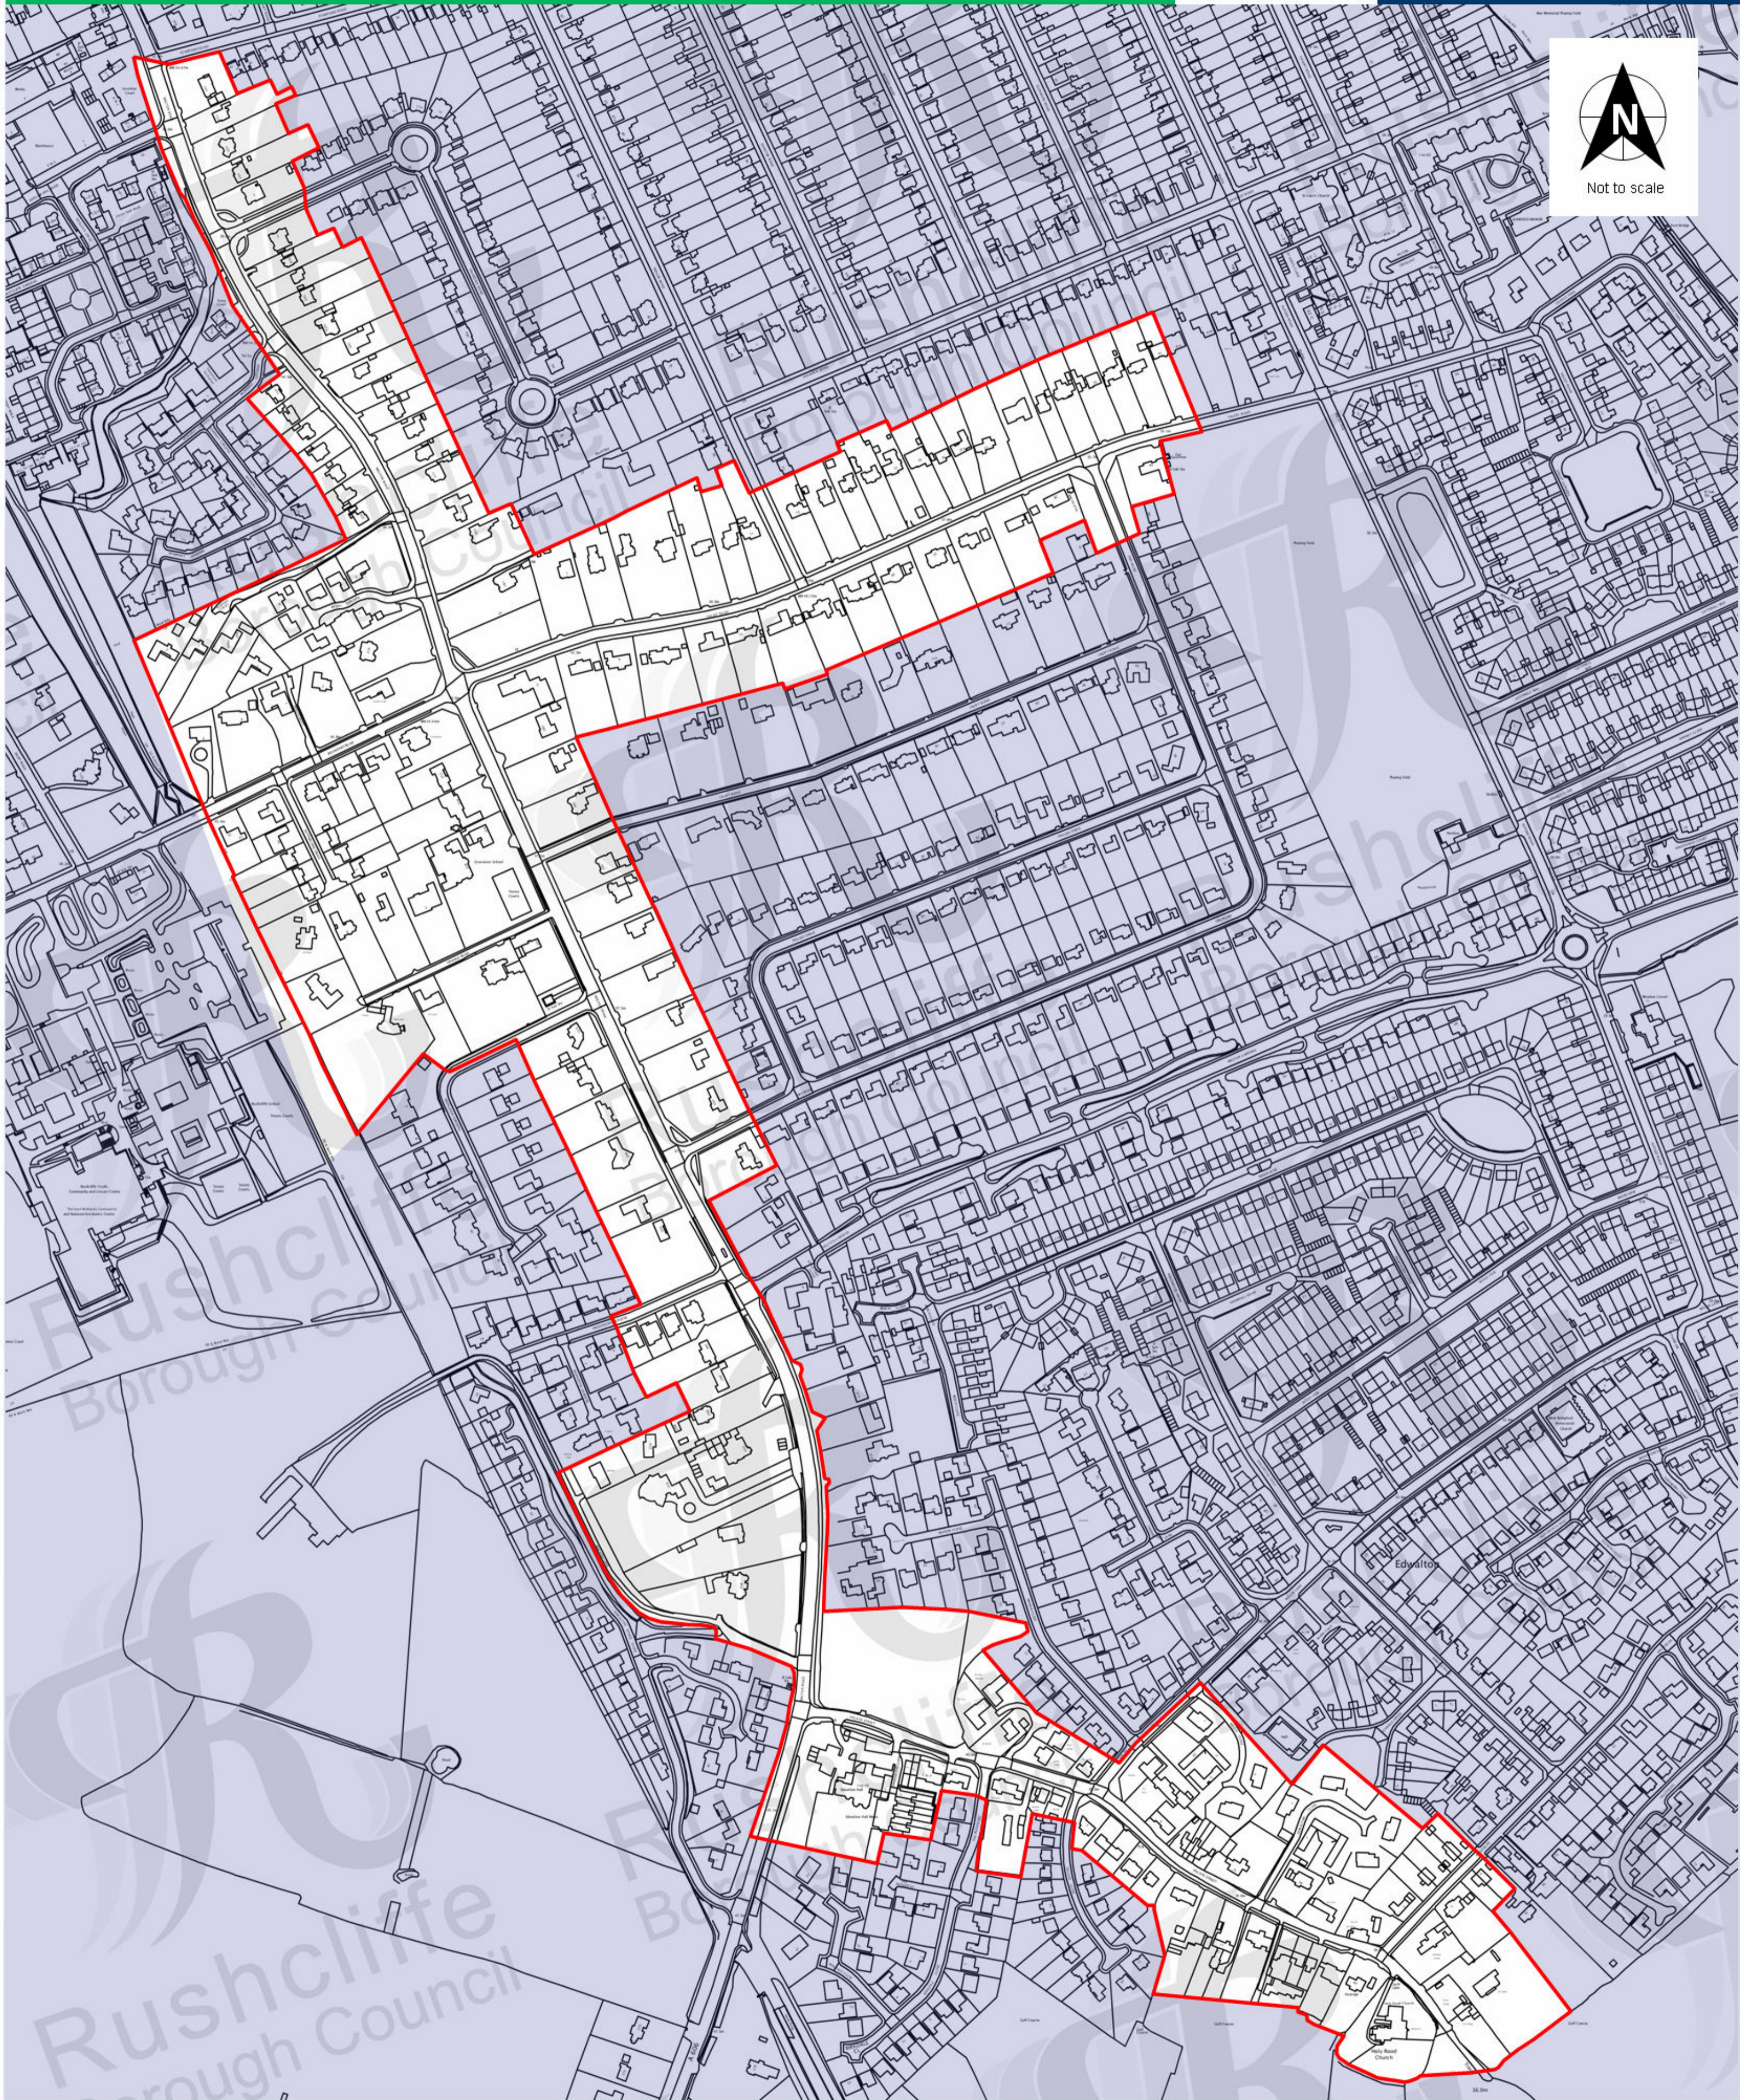

Conservation Area Boundary

Rushcliffe
Borough Council

Edwalton

Not to scale

This map is reproduced from Ordnance Survey material with the permission of Ordnance Survey on behalf of the Controller of Her Majesty's Stationary Office © Crown Copyright. Unauthorised reproduction infringes Crown Copyright and may lead to prosecution or civil proceedings. Rushcliffe Borough Council 1000019419