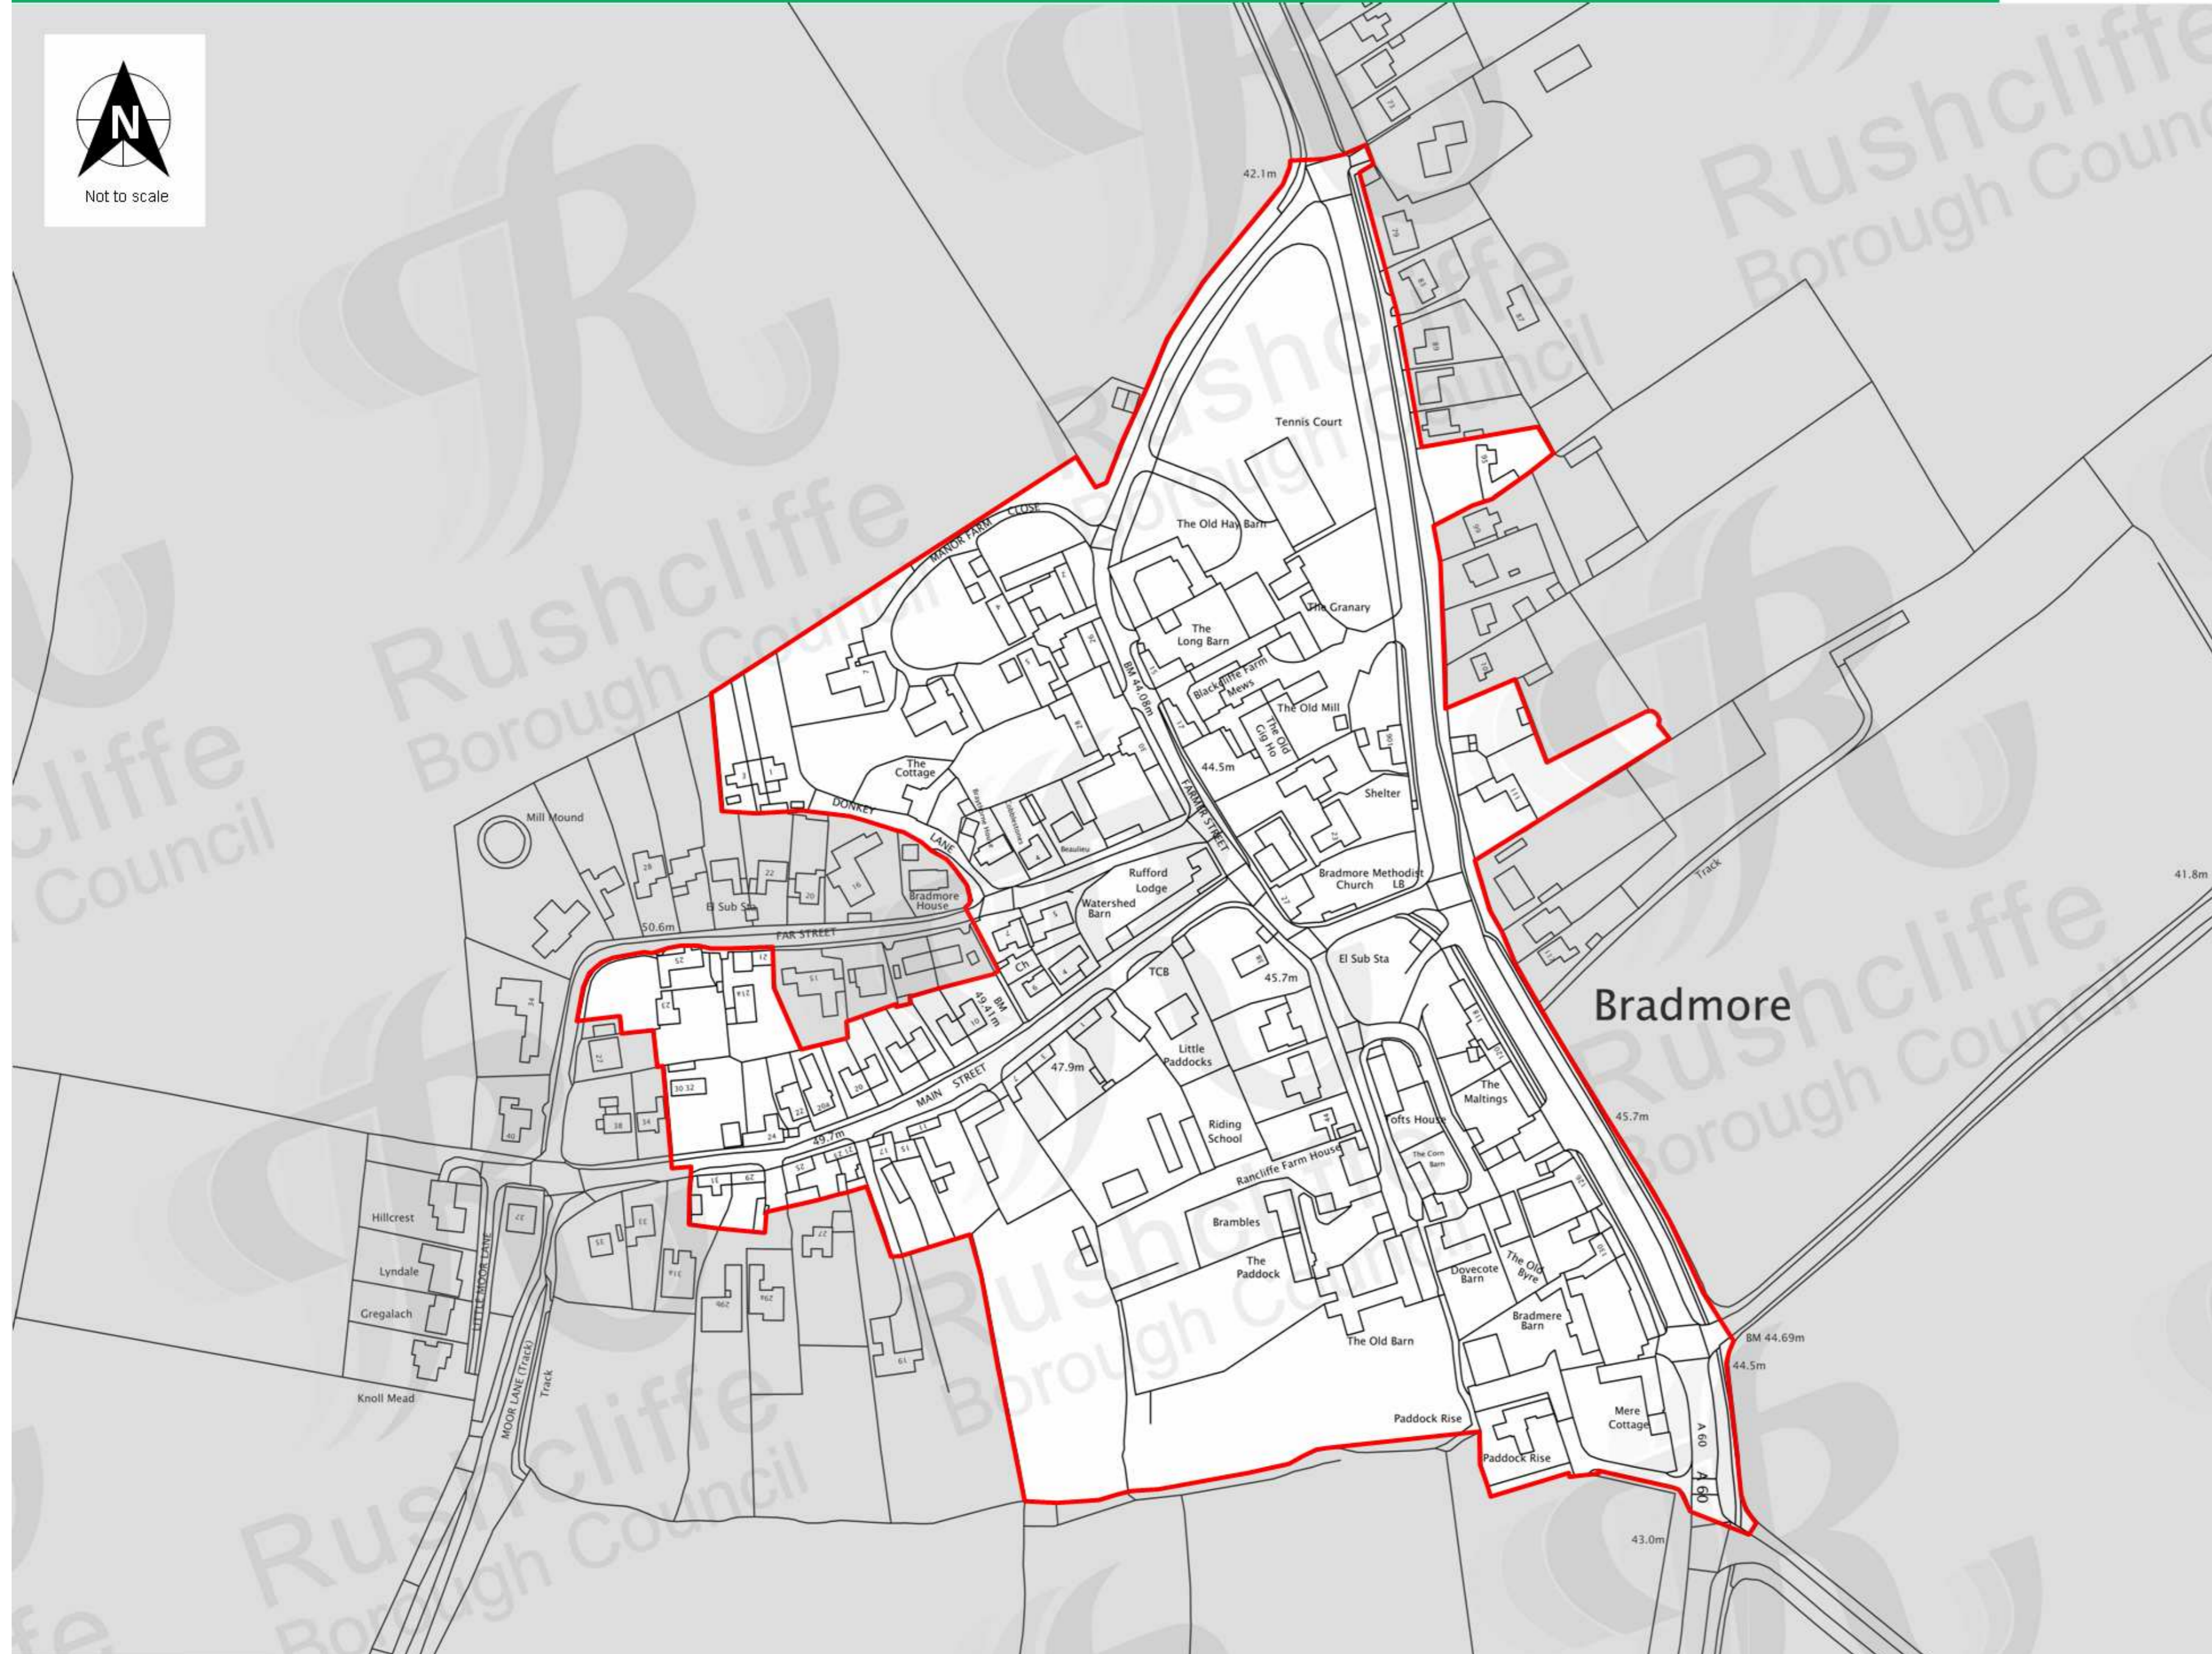

Conservation Area Boundary

Not to scale

This map is reproduced from Ordnance Survey material with the permission of Ordnance Survey on behalf of the Controller of Her Majesty's Stationary Office © Crown Copyright. Unauthorised reproduction infringes Crown Copyright and may lead to prosecution or civil proceedings. Rushcliffe Borough Council 1000019419