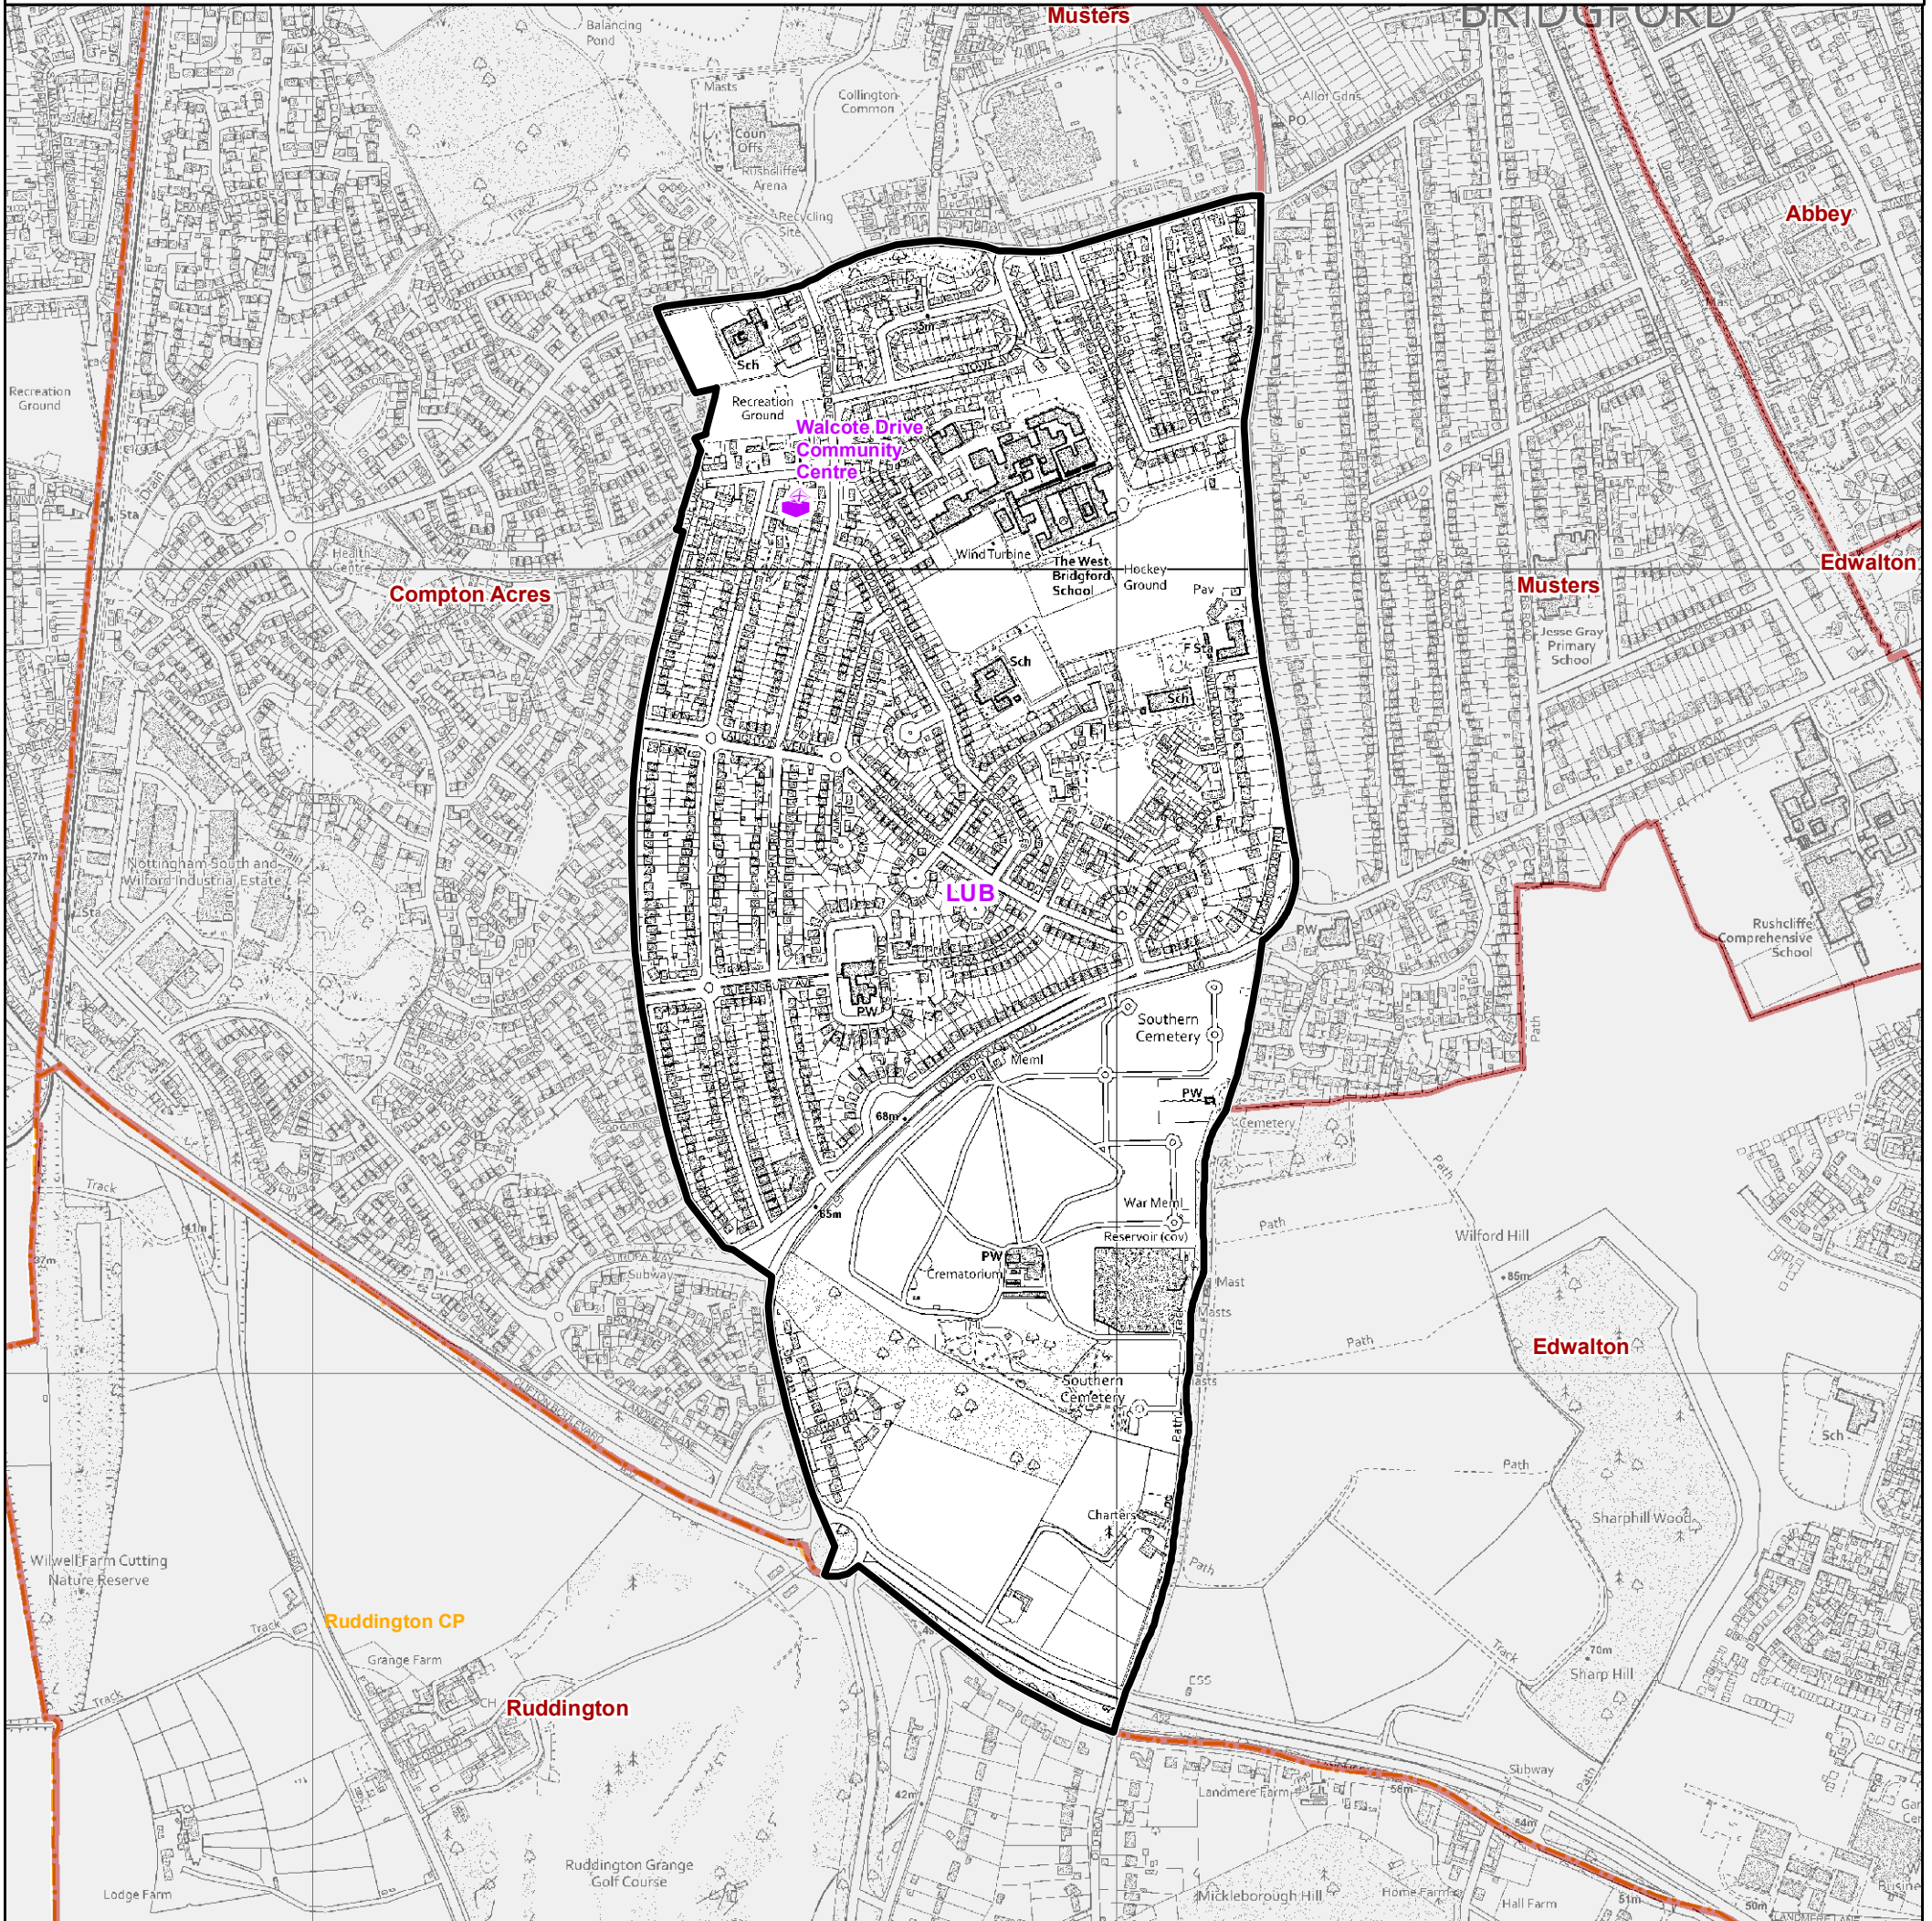

15 November 2022

Rushcliffe Borough Council - Lutterell Ward

Polling Districts and Places - Map No. 16

Rushcliffe
Borough Council

Polling Places: **LUTTERELL**

 LUB | Walcote Drive Community Centre,

Not To Scale

© Crown Copyright and database right 2022. Ordnance Survey 100019419
You are not permitted to copy, sub-license, distribute or sell any of this data to third parties in any form.