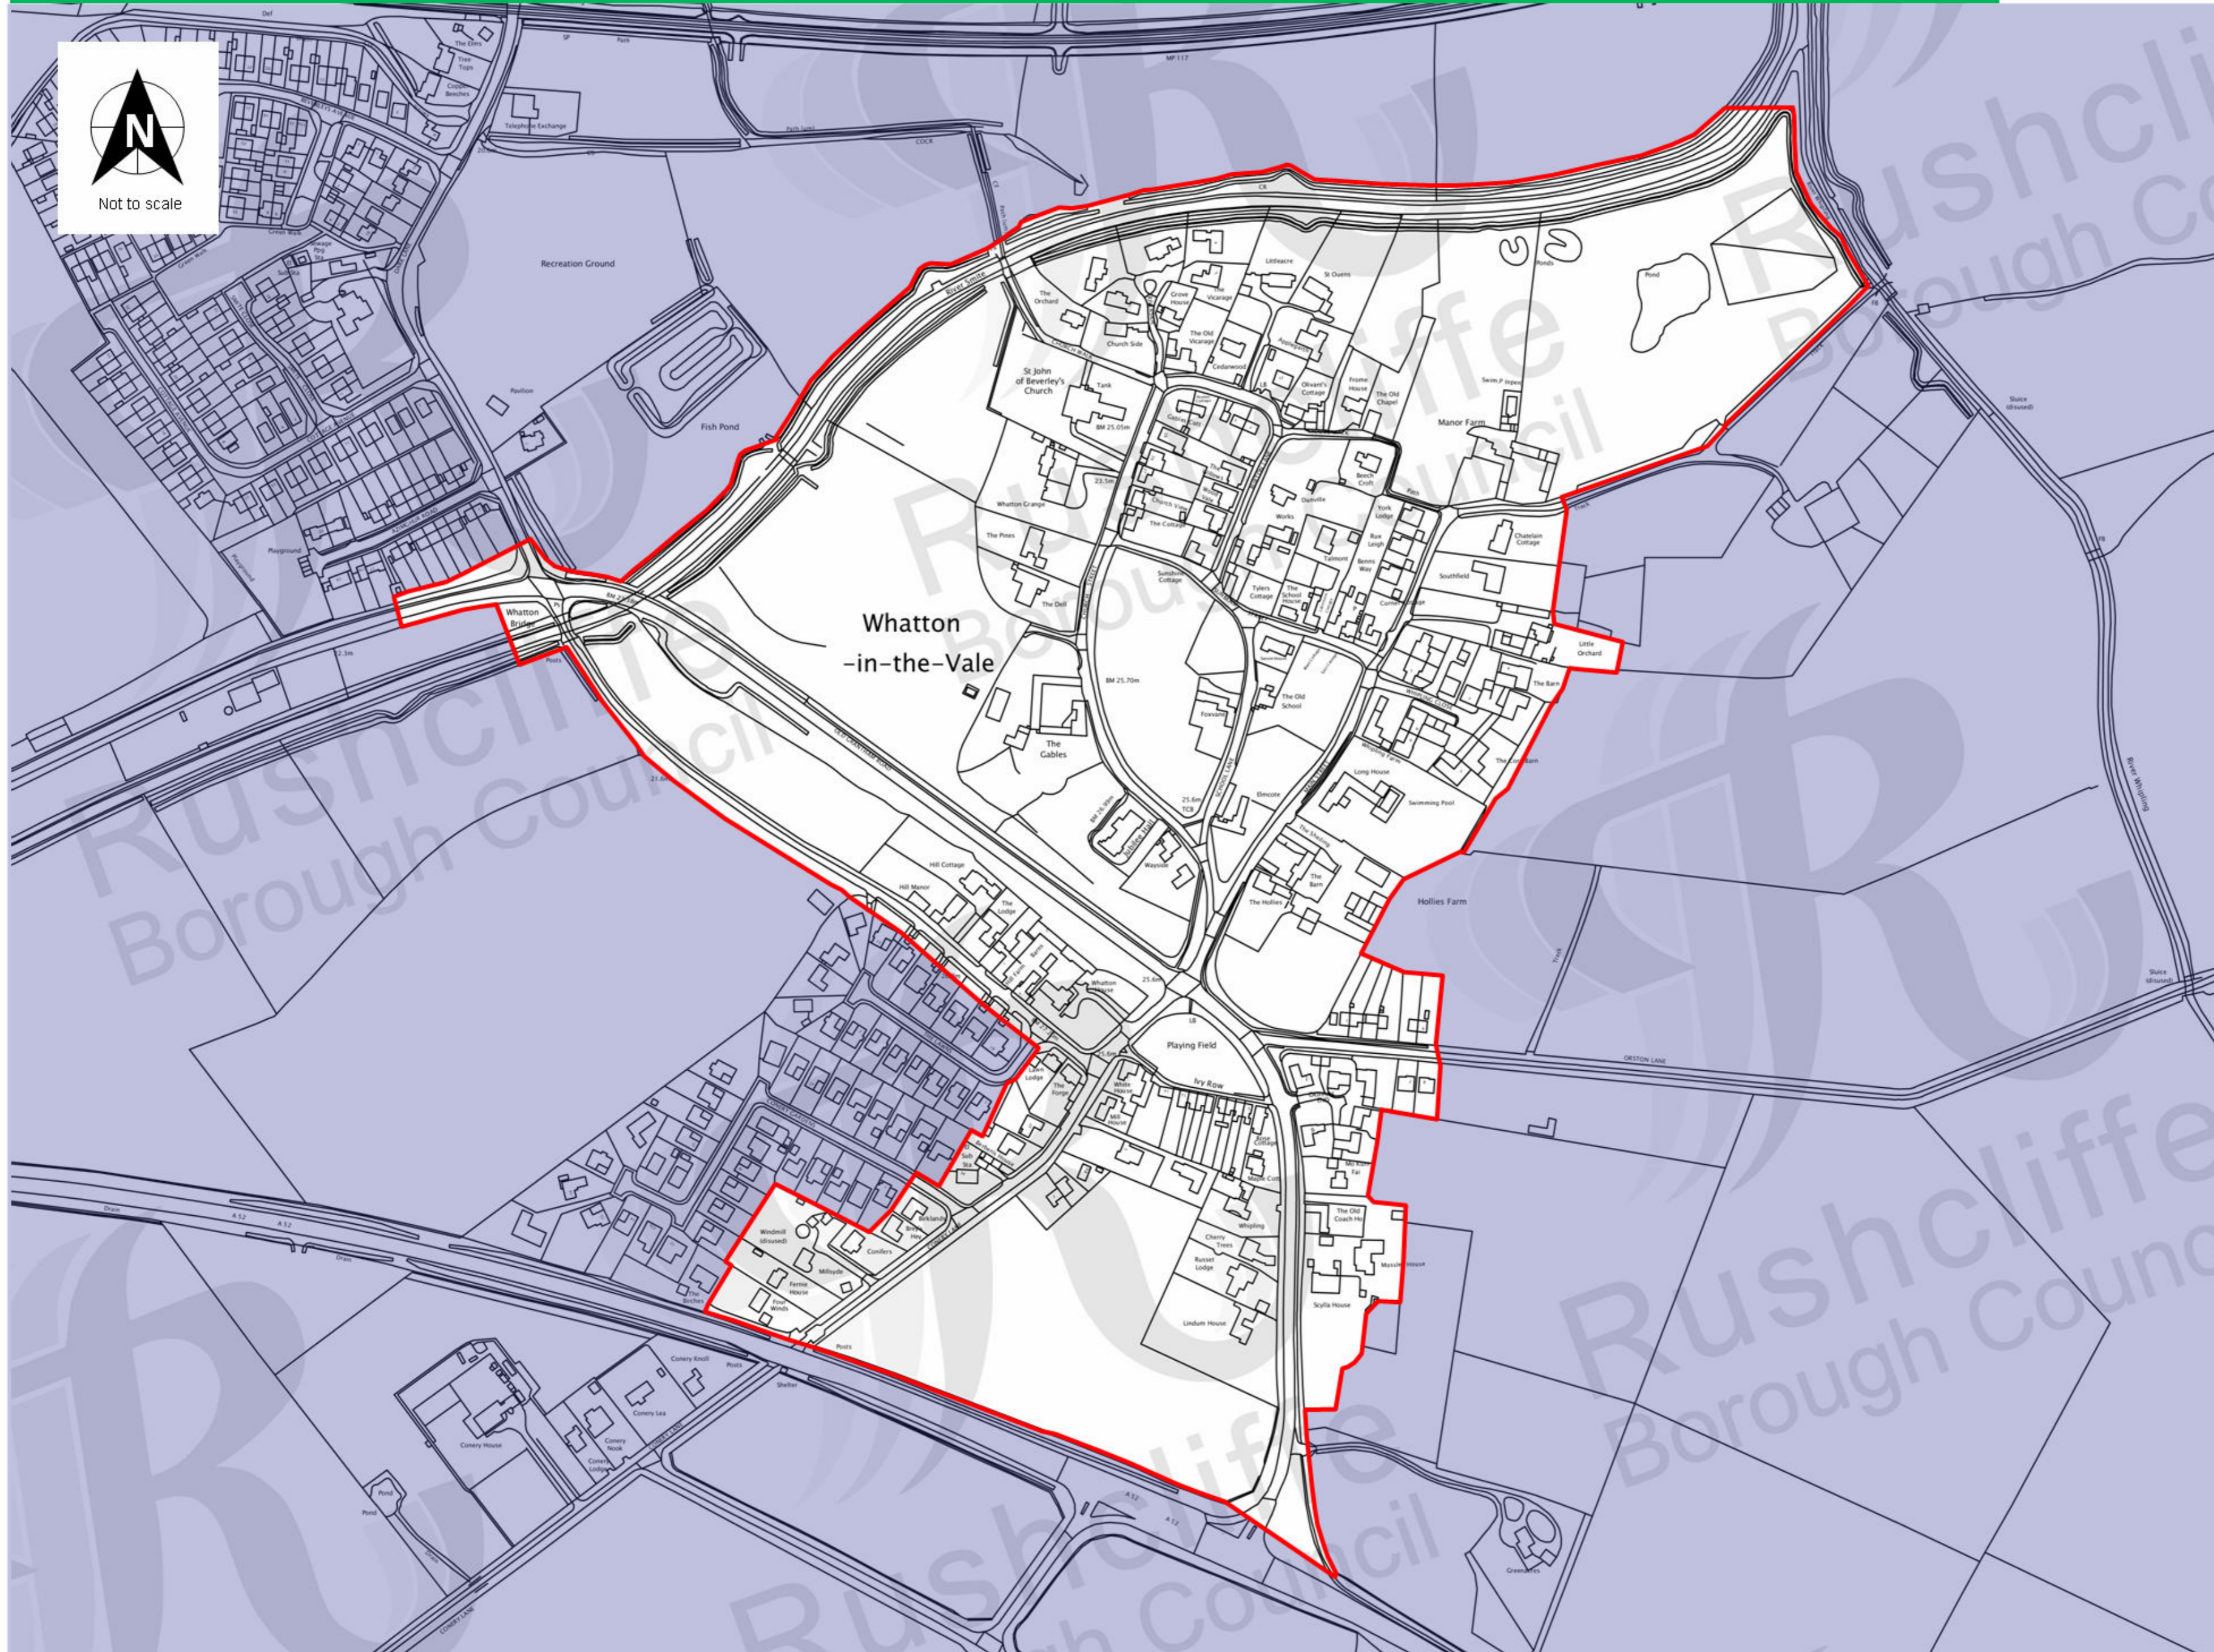

Conservation Area Boundary

This map is reproduced from Ordnance Survey material with the permission of Ordnance Survey on behalf of the Controller of Her Majesty's Stationary Office © Crown Copyright. Unauthorised reproduction infringes Crown Copyright and may lead to prosecution or civil proceedings. Rushcliffe Borough Council 1000019419