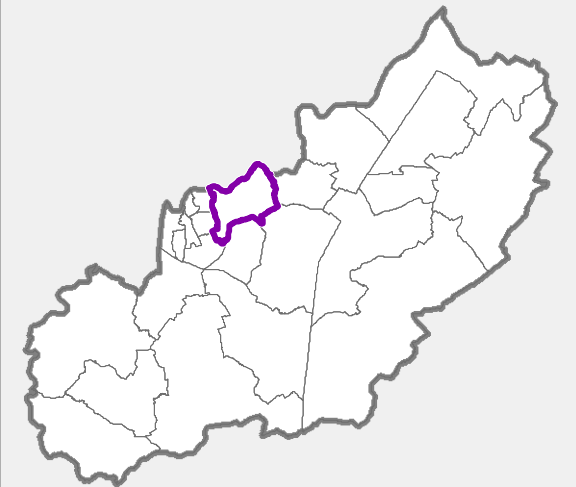

15 November 2022

Rushcliffe Borough Council - Gamston Ward

Polling Districts and Places - Map No. 11

Rushcliffe
Borough Council

Polling Places: **GAMSTON**

-  GAB1 | Gamston Community Hall, Ambleside
-  GAGA | Gamston Village Hall, Old Tollerton Road
-  GAB2 | St. Lukes Church Hall, West Bridgford
-  GAHP | Gedling and Sherwood CC

Not To Scale