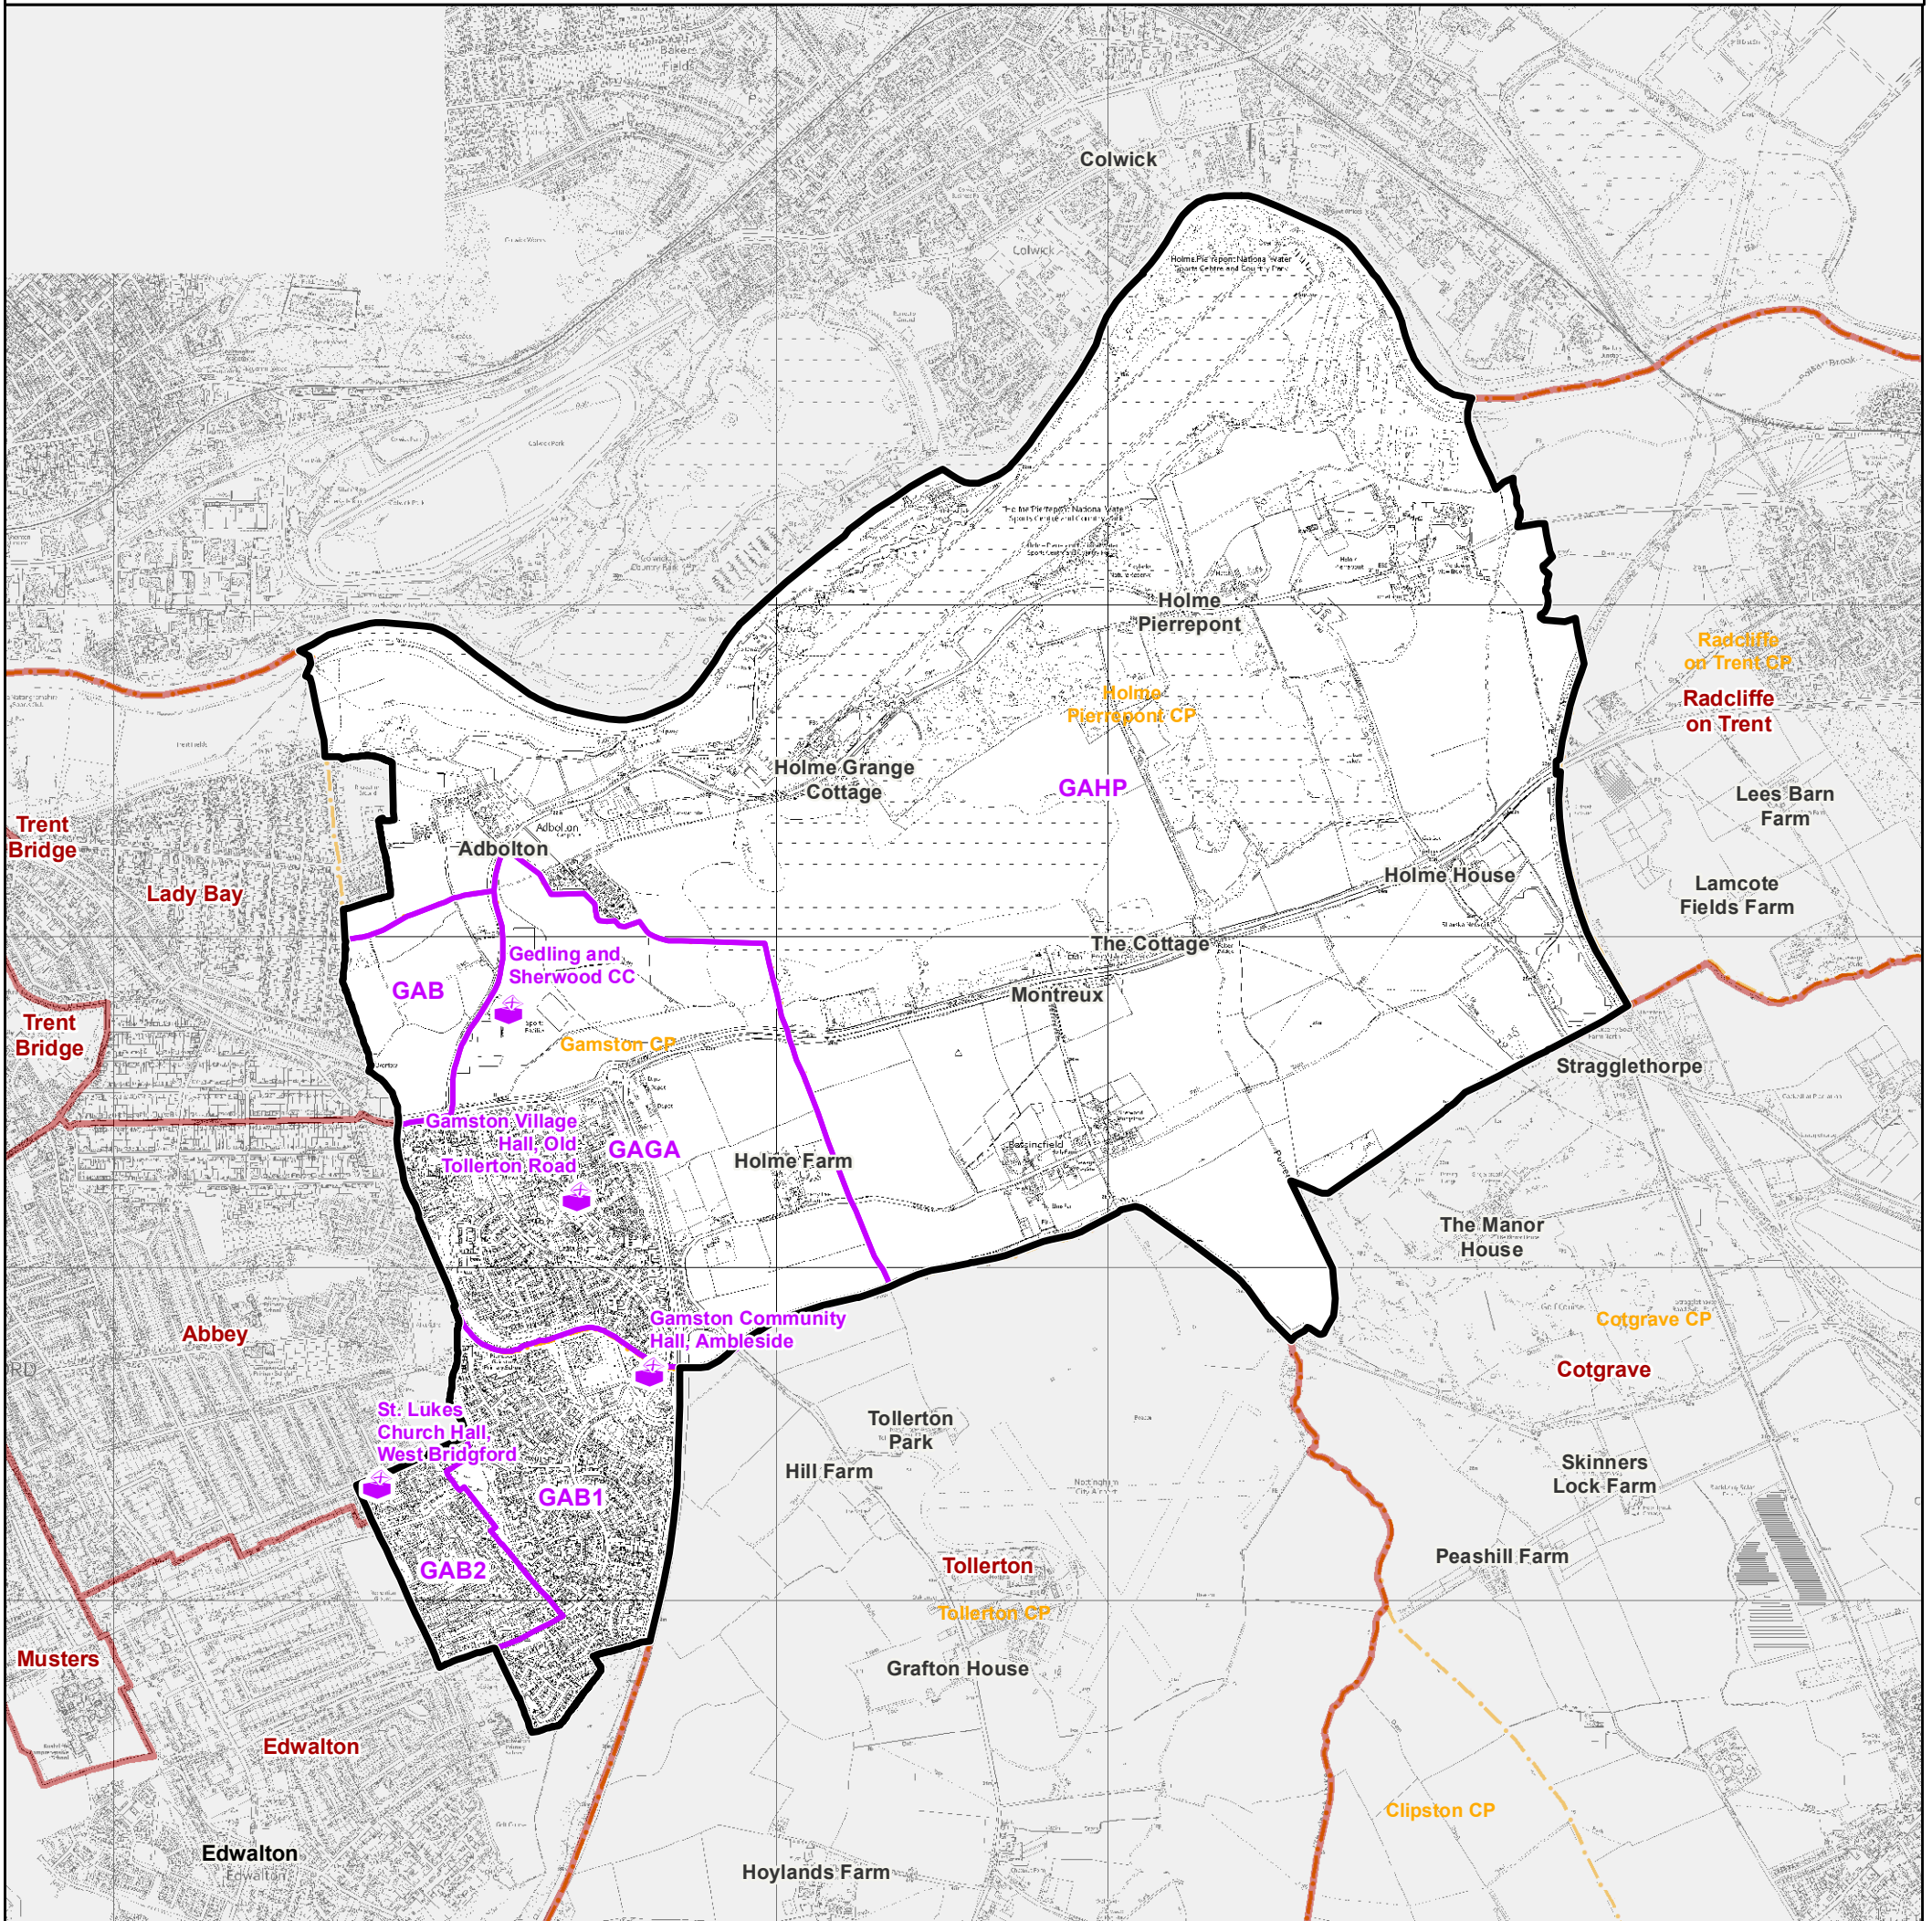

15 November 2022

Rushcliffe Borough Council - Gamston Ward

Polling Districts and Places - Map No. 11

Rushcliffe
Borough Council

Polling Places: **GAMSTON**

-  GAB1 | Gamston Community Hall, Ambleside
-  GAGA | Gamston Village Hall, Old Tollerton Road
-  GAB2 | St. Lukes Church Hall, West Bridgford
-  GAHP | Gedling and Sherwood CC

Not To Scale