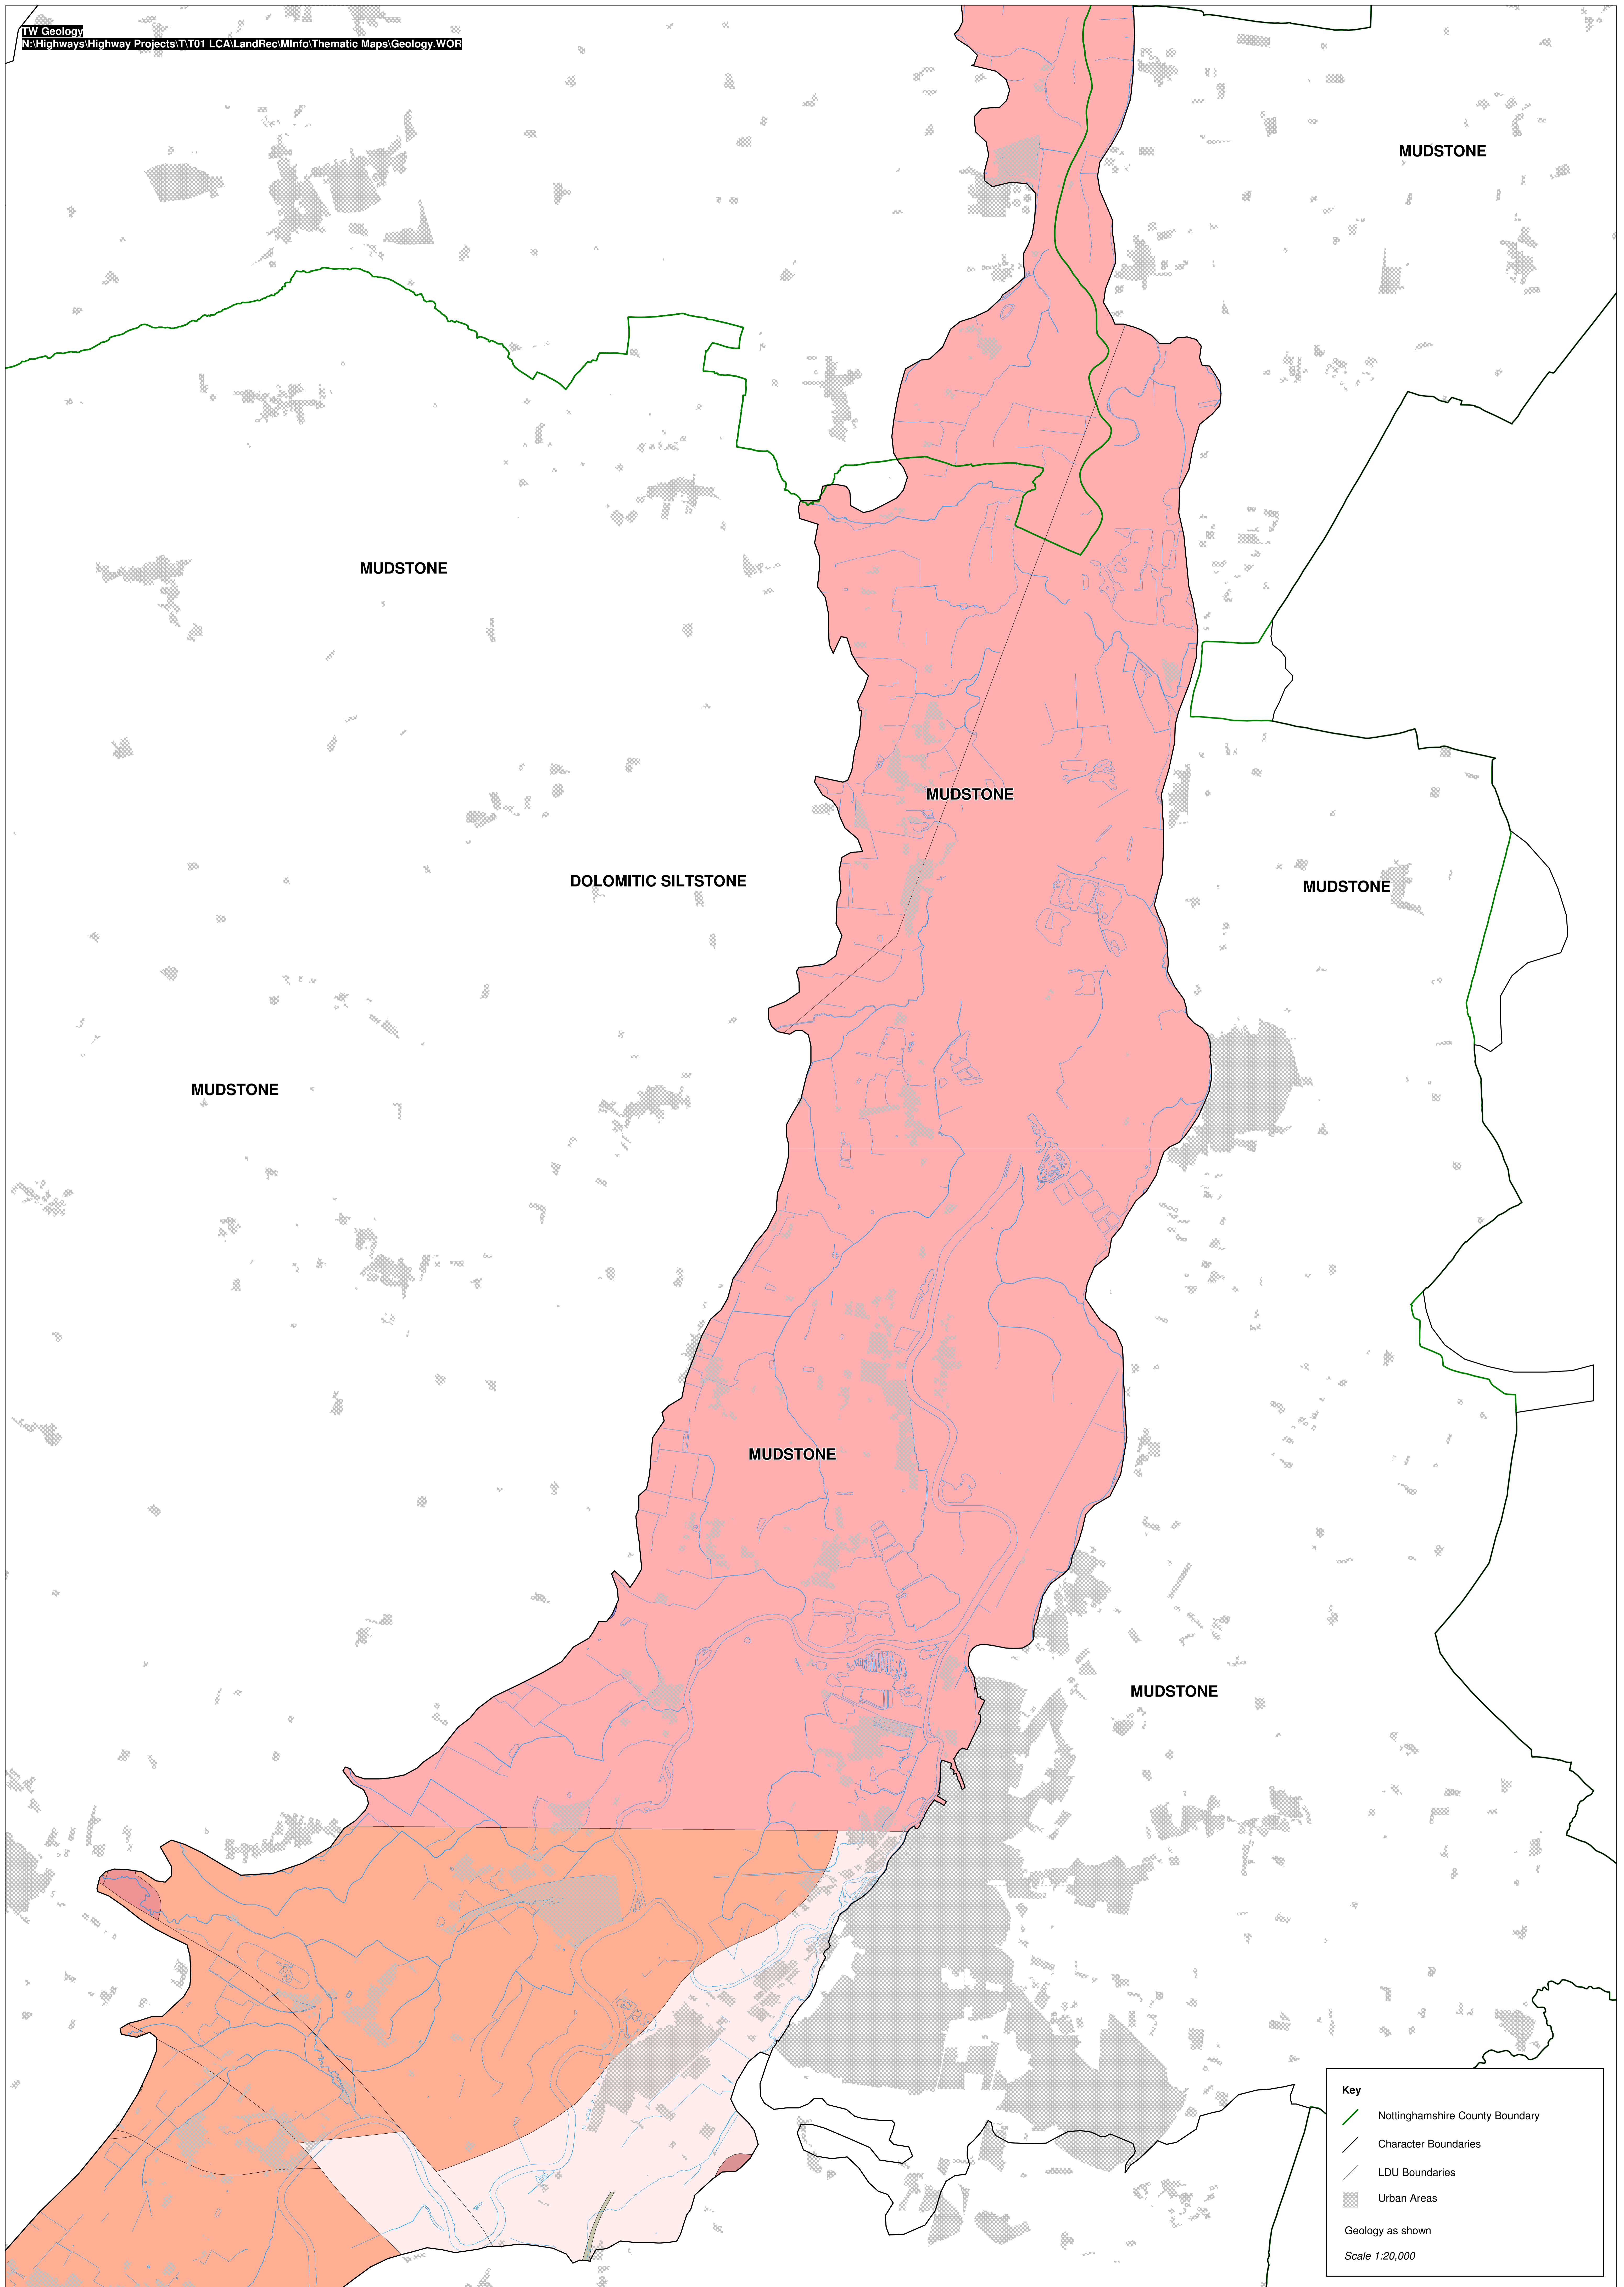

Key

- Nottinghamshire County Boundary
- Character Boundaries
- LDJ Boundaries
- Urban Areas

Geology as shown
Scale 1:20,000

MUDSTONE

Key

- Nottinghamshire County Boundary
- Character Boundaries
- LDJ Boundaries
- Urban Areas

Geology as shown
Scale 1:20,000

Key

- Nottinghamshire County Boundary
- Character Boundaries
- LDU Boundaries
- Urban Areas

Geology as shown
Scale 1:20,000