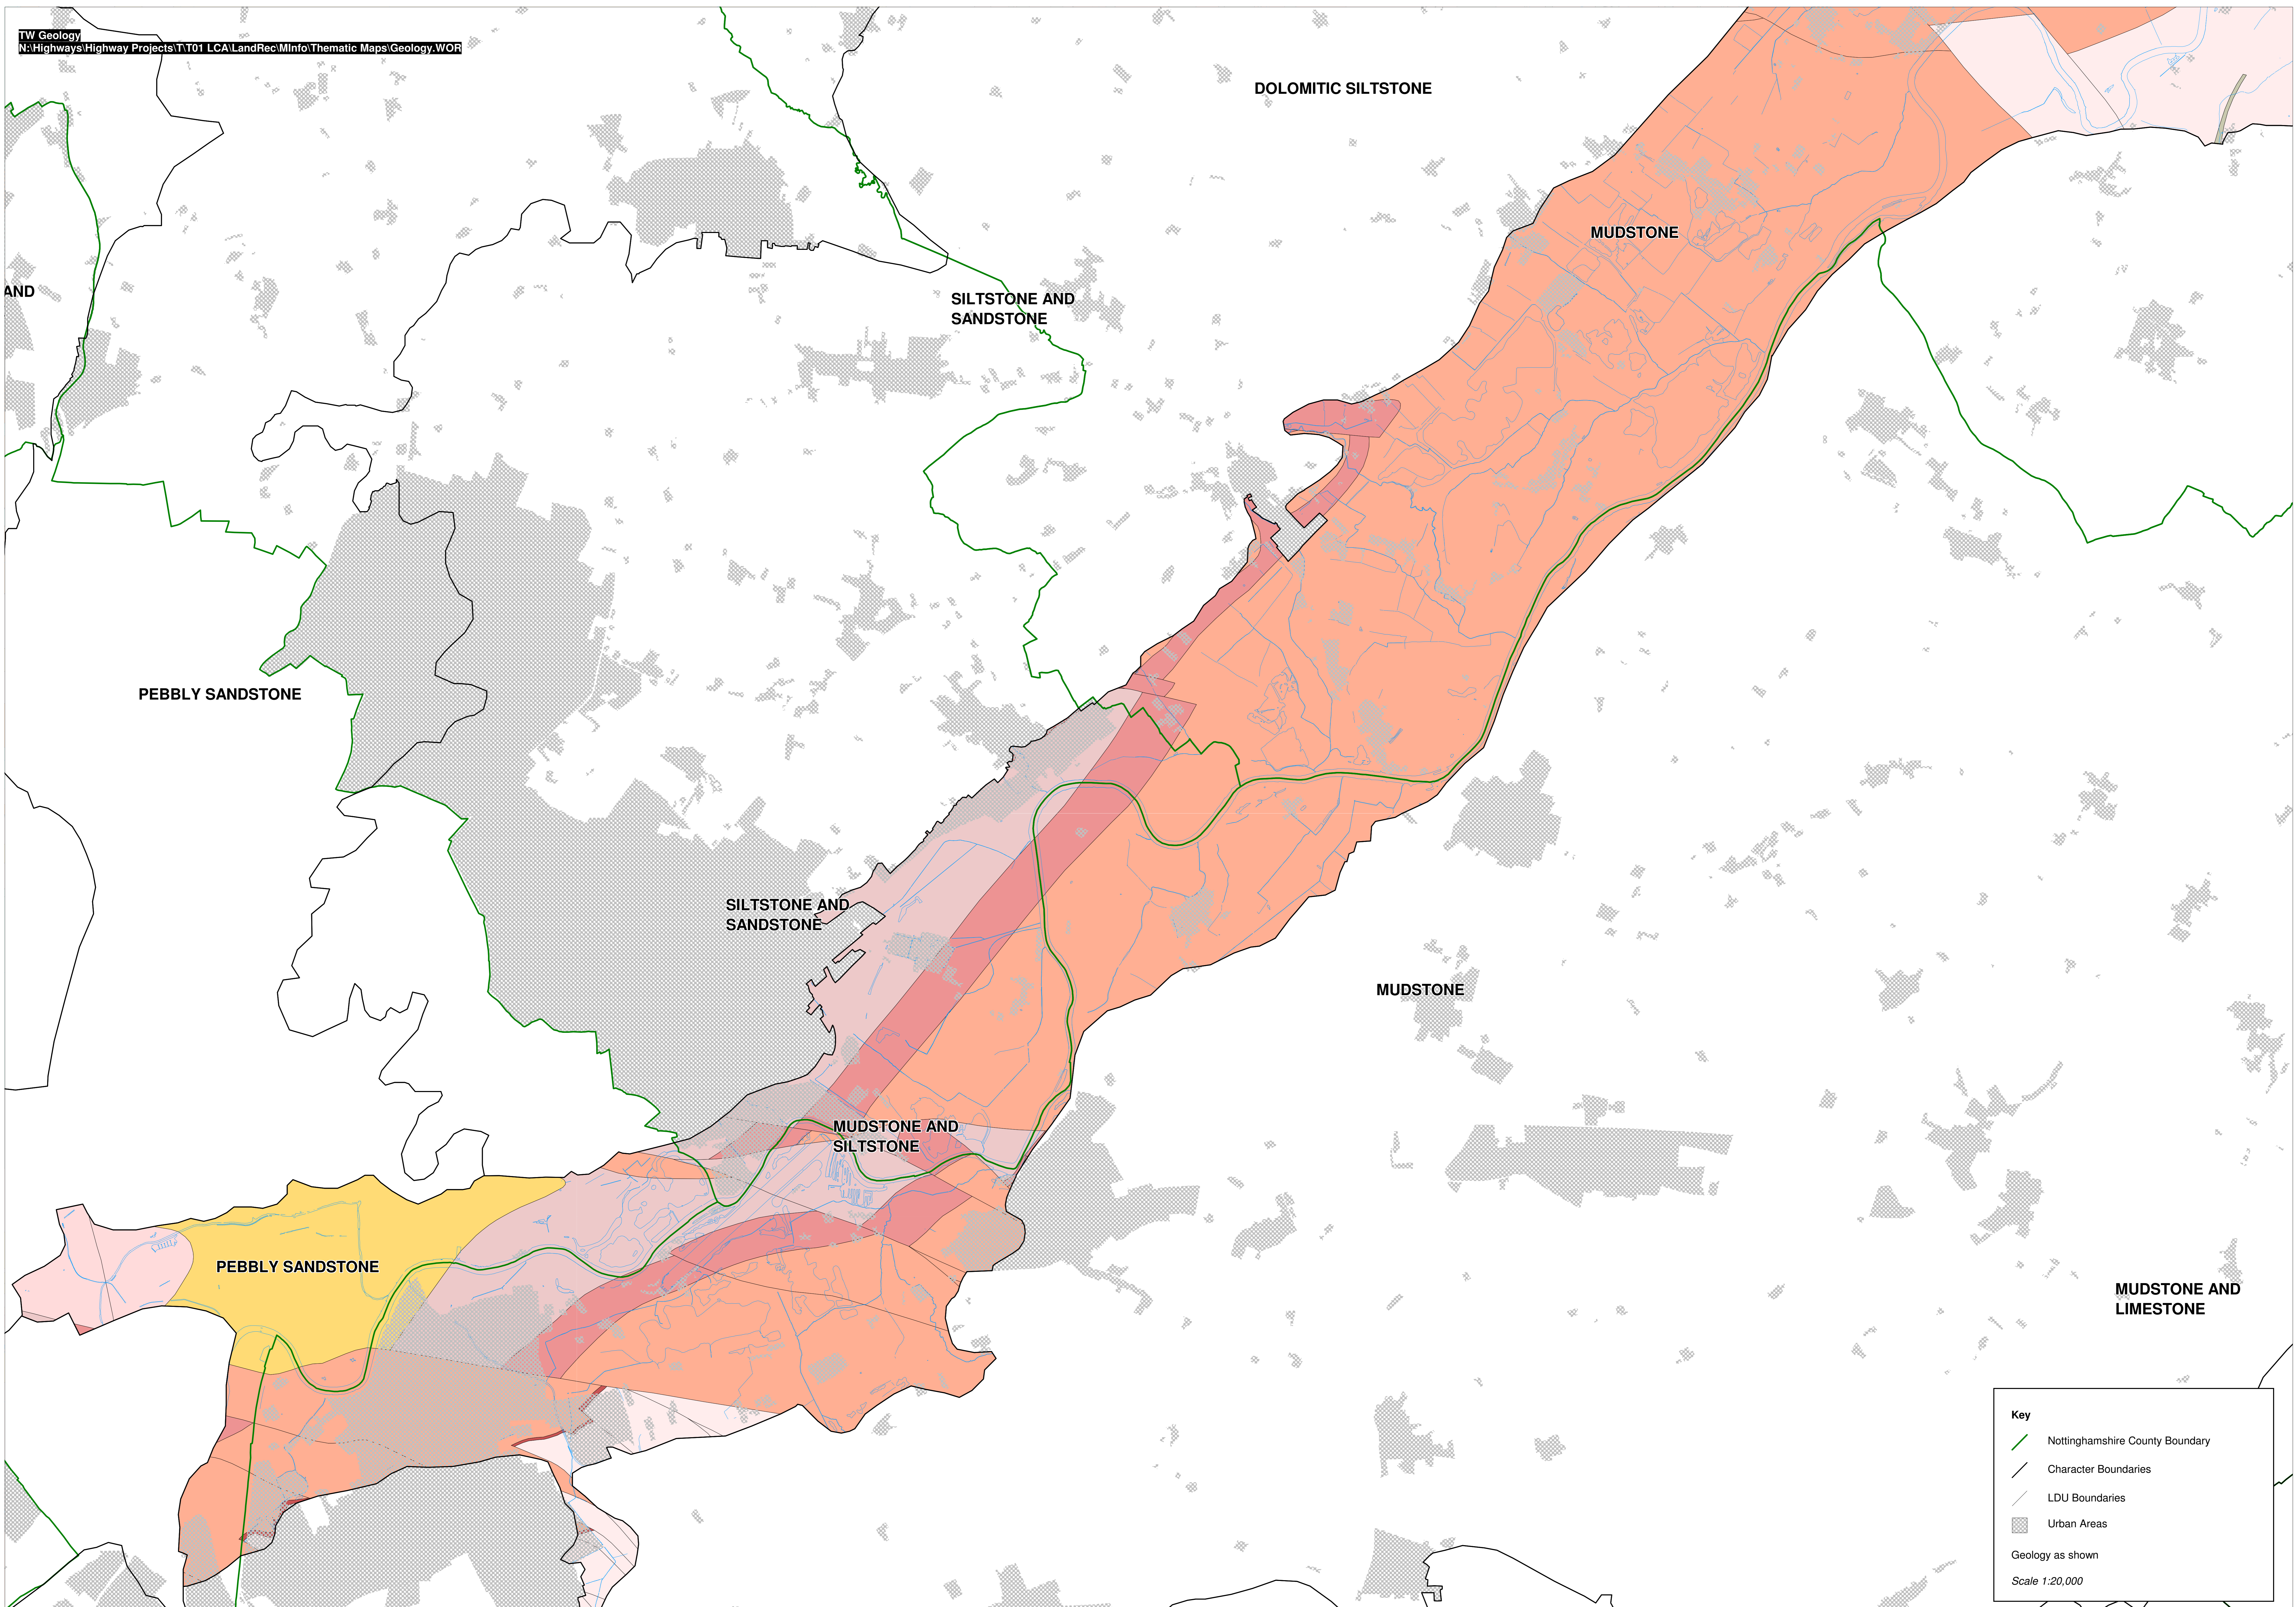

Key

- Nottinghamshire County Boundary
- Character Boundaries
- LDJ Boundaries
- Urban Areas

Geology as shown
Scale 1:20,000

MUDSTONE

Key

- Nottinghamshire County Boundary
- Character Boundaries
- LDJ Boundaries
- Urban Areas

Geology as shown
Scale 1:20,000

Key

- Nottinghamshire County Boundary
- Character Boundaries
- LDU Boundaries
- Urban Areas

Geology as shown
Scale 1:20,000