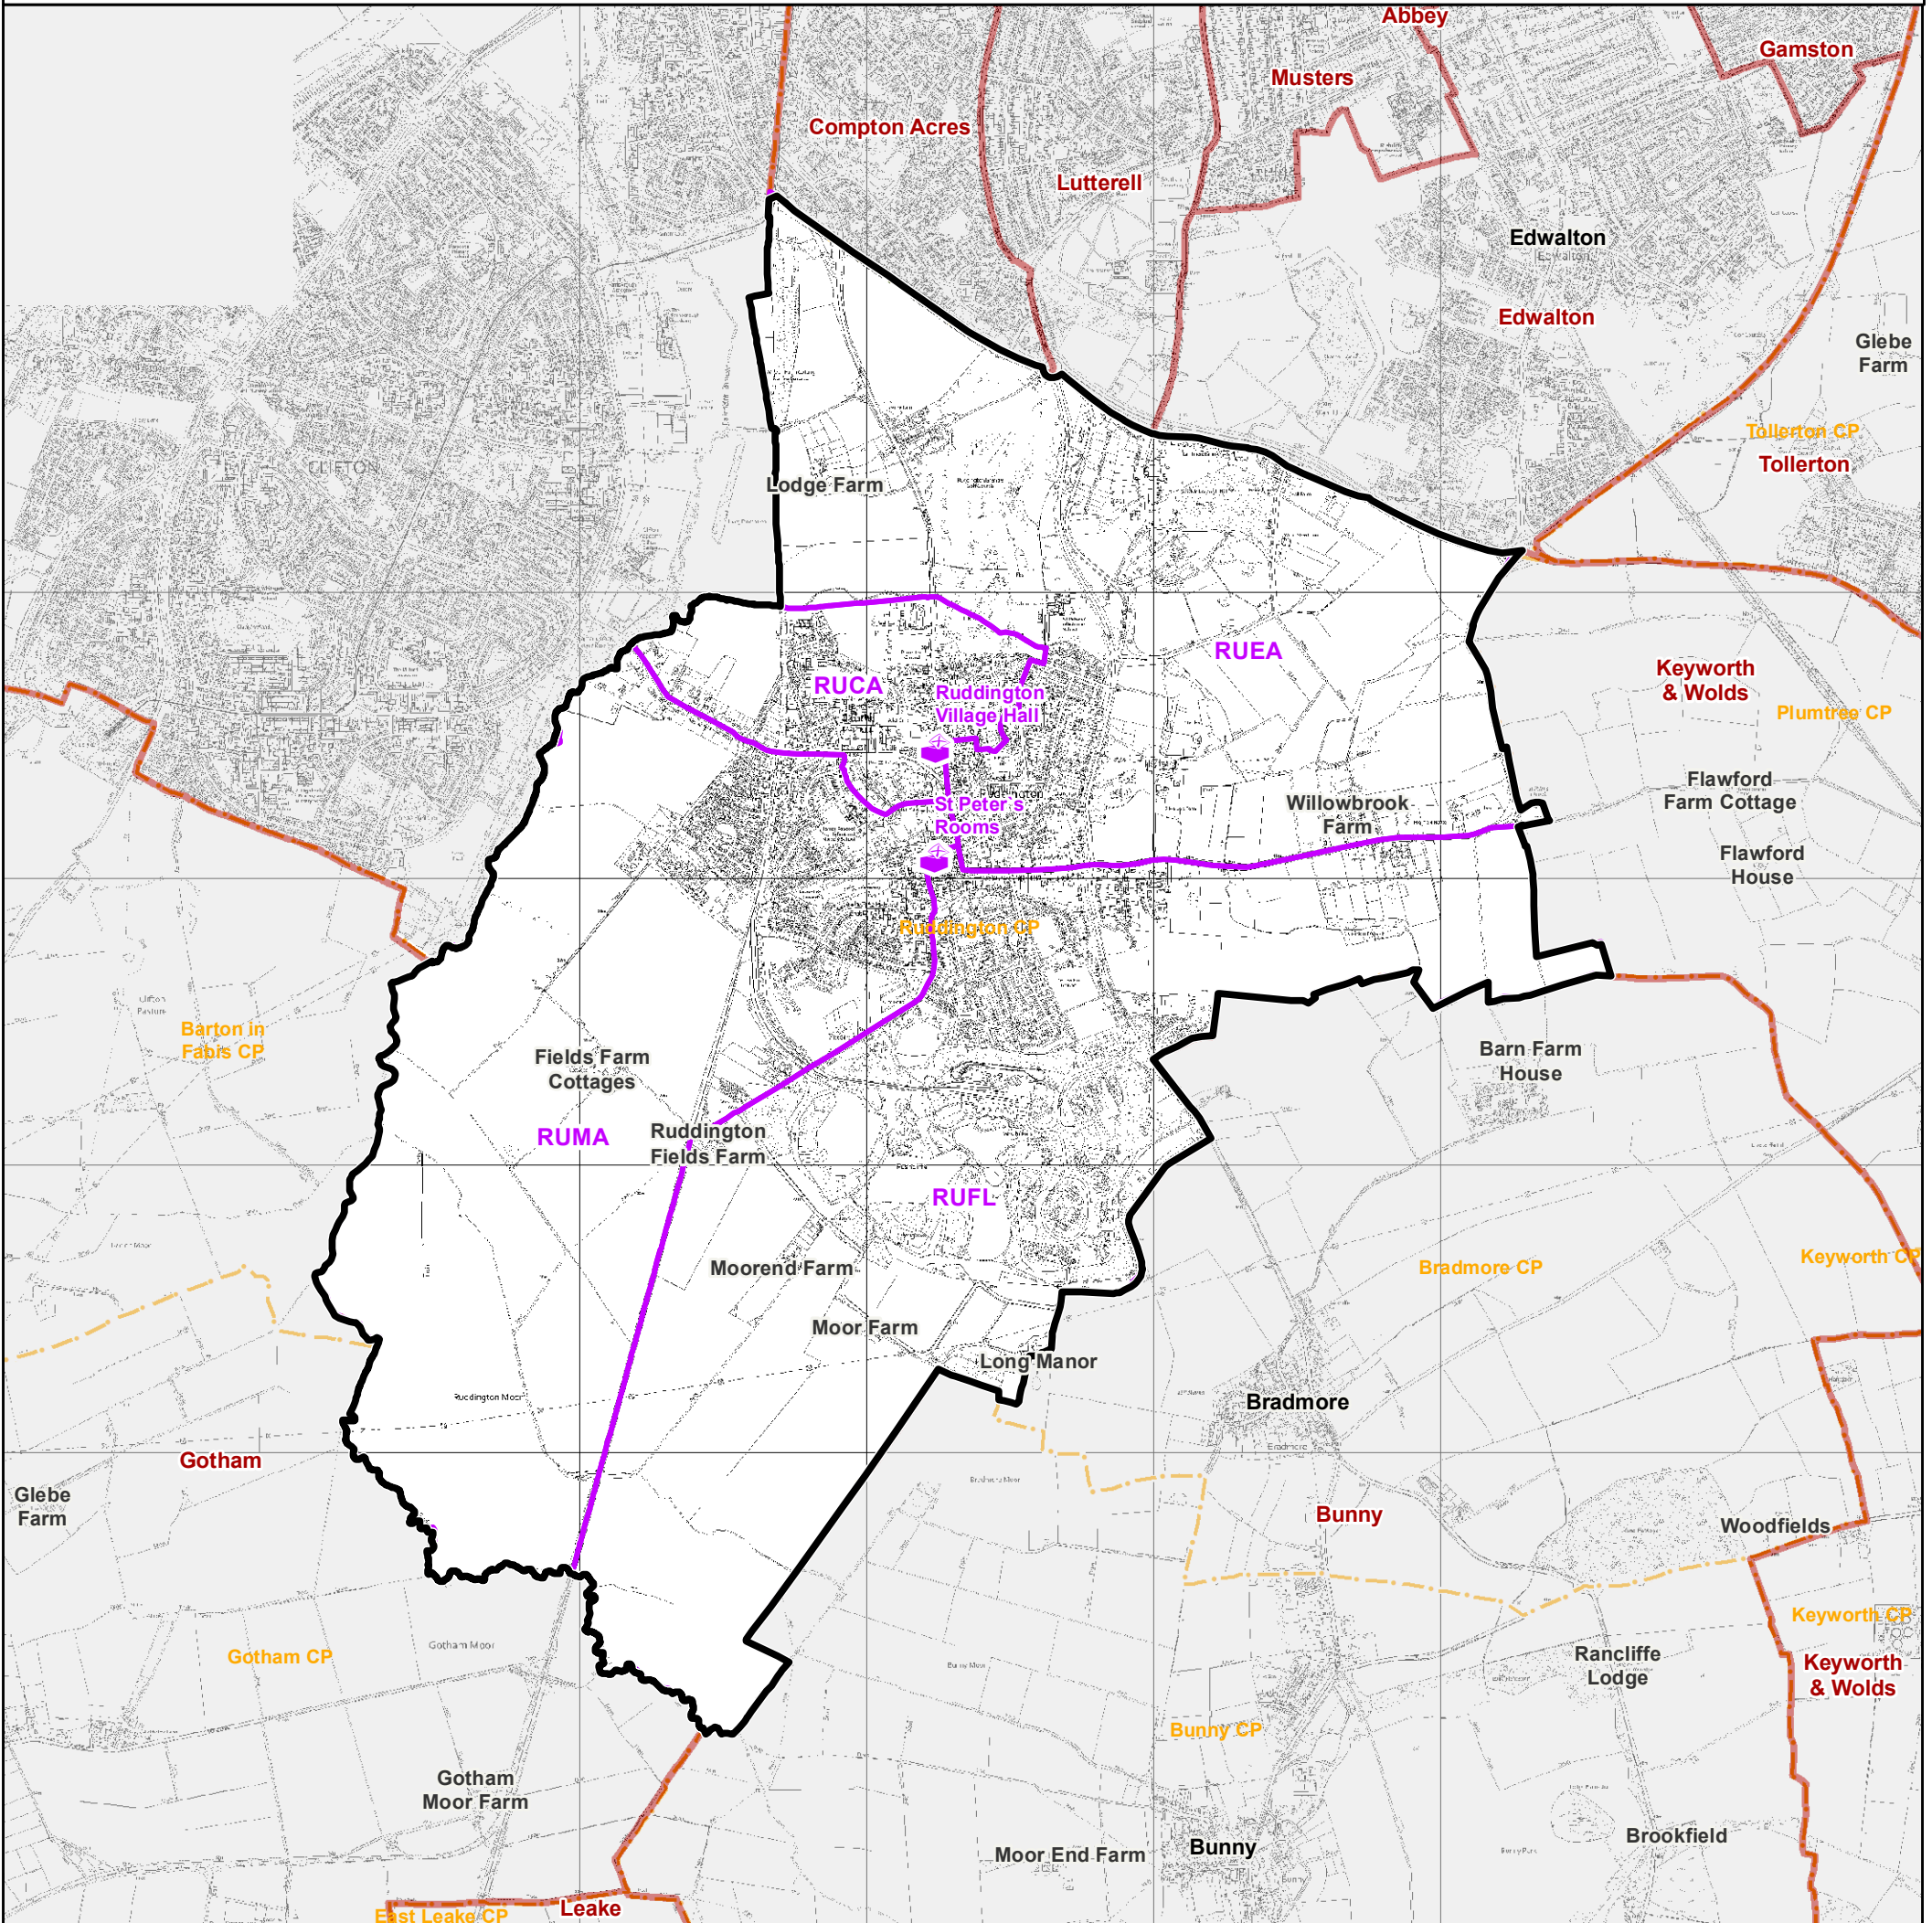

15 November 2022

Rushcliffe Borough Council - Ruddington Ward

Polling Districts and Places - Map No. 21

Rushcliffe
Borough Council

Polling Places: **RUDDINGTON**

 RUCA, RUEA | Riddington Village Hall
  RUFL, RUMA | St Peter's Rooms

Not To Scale

© Crown Copyright and database right 2022. Ordnance Survey 100019419
 You are not permitted to copy, sub-license, distribute or sell any of this data to third parties in any form.