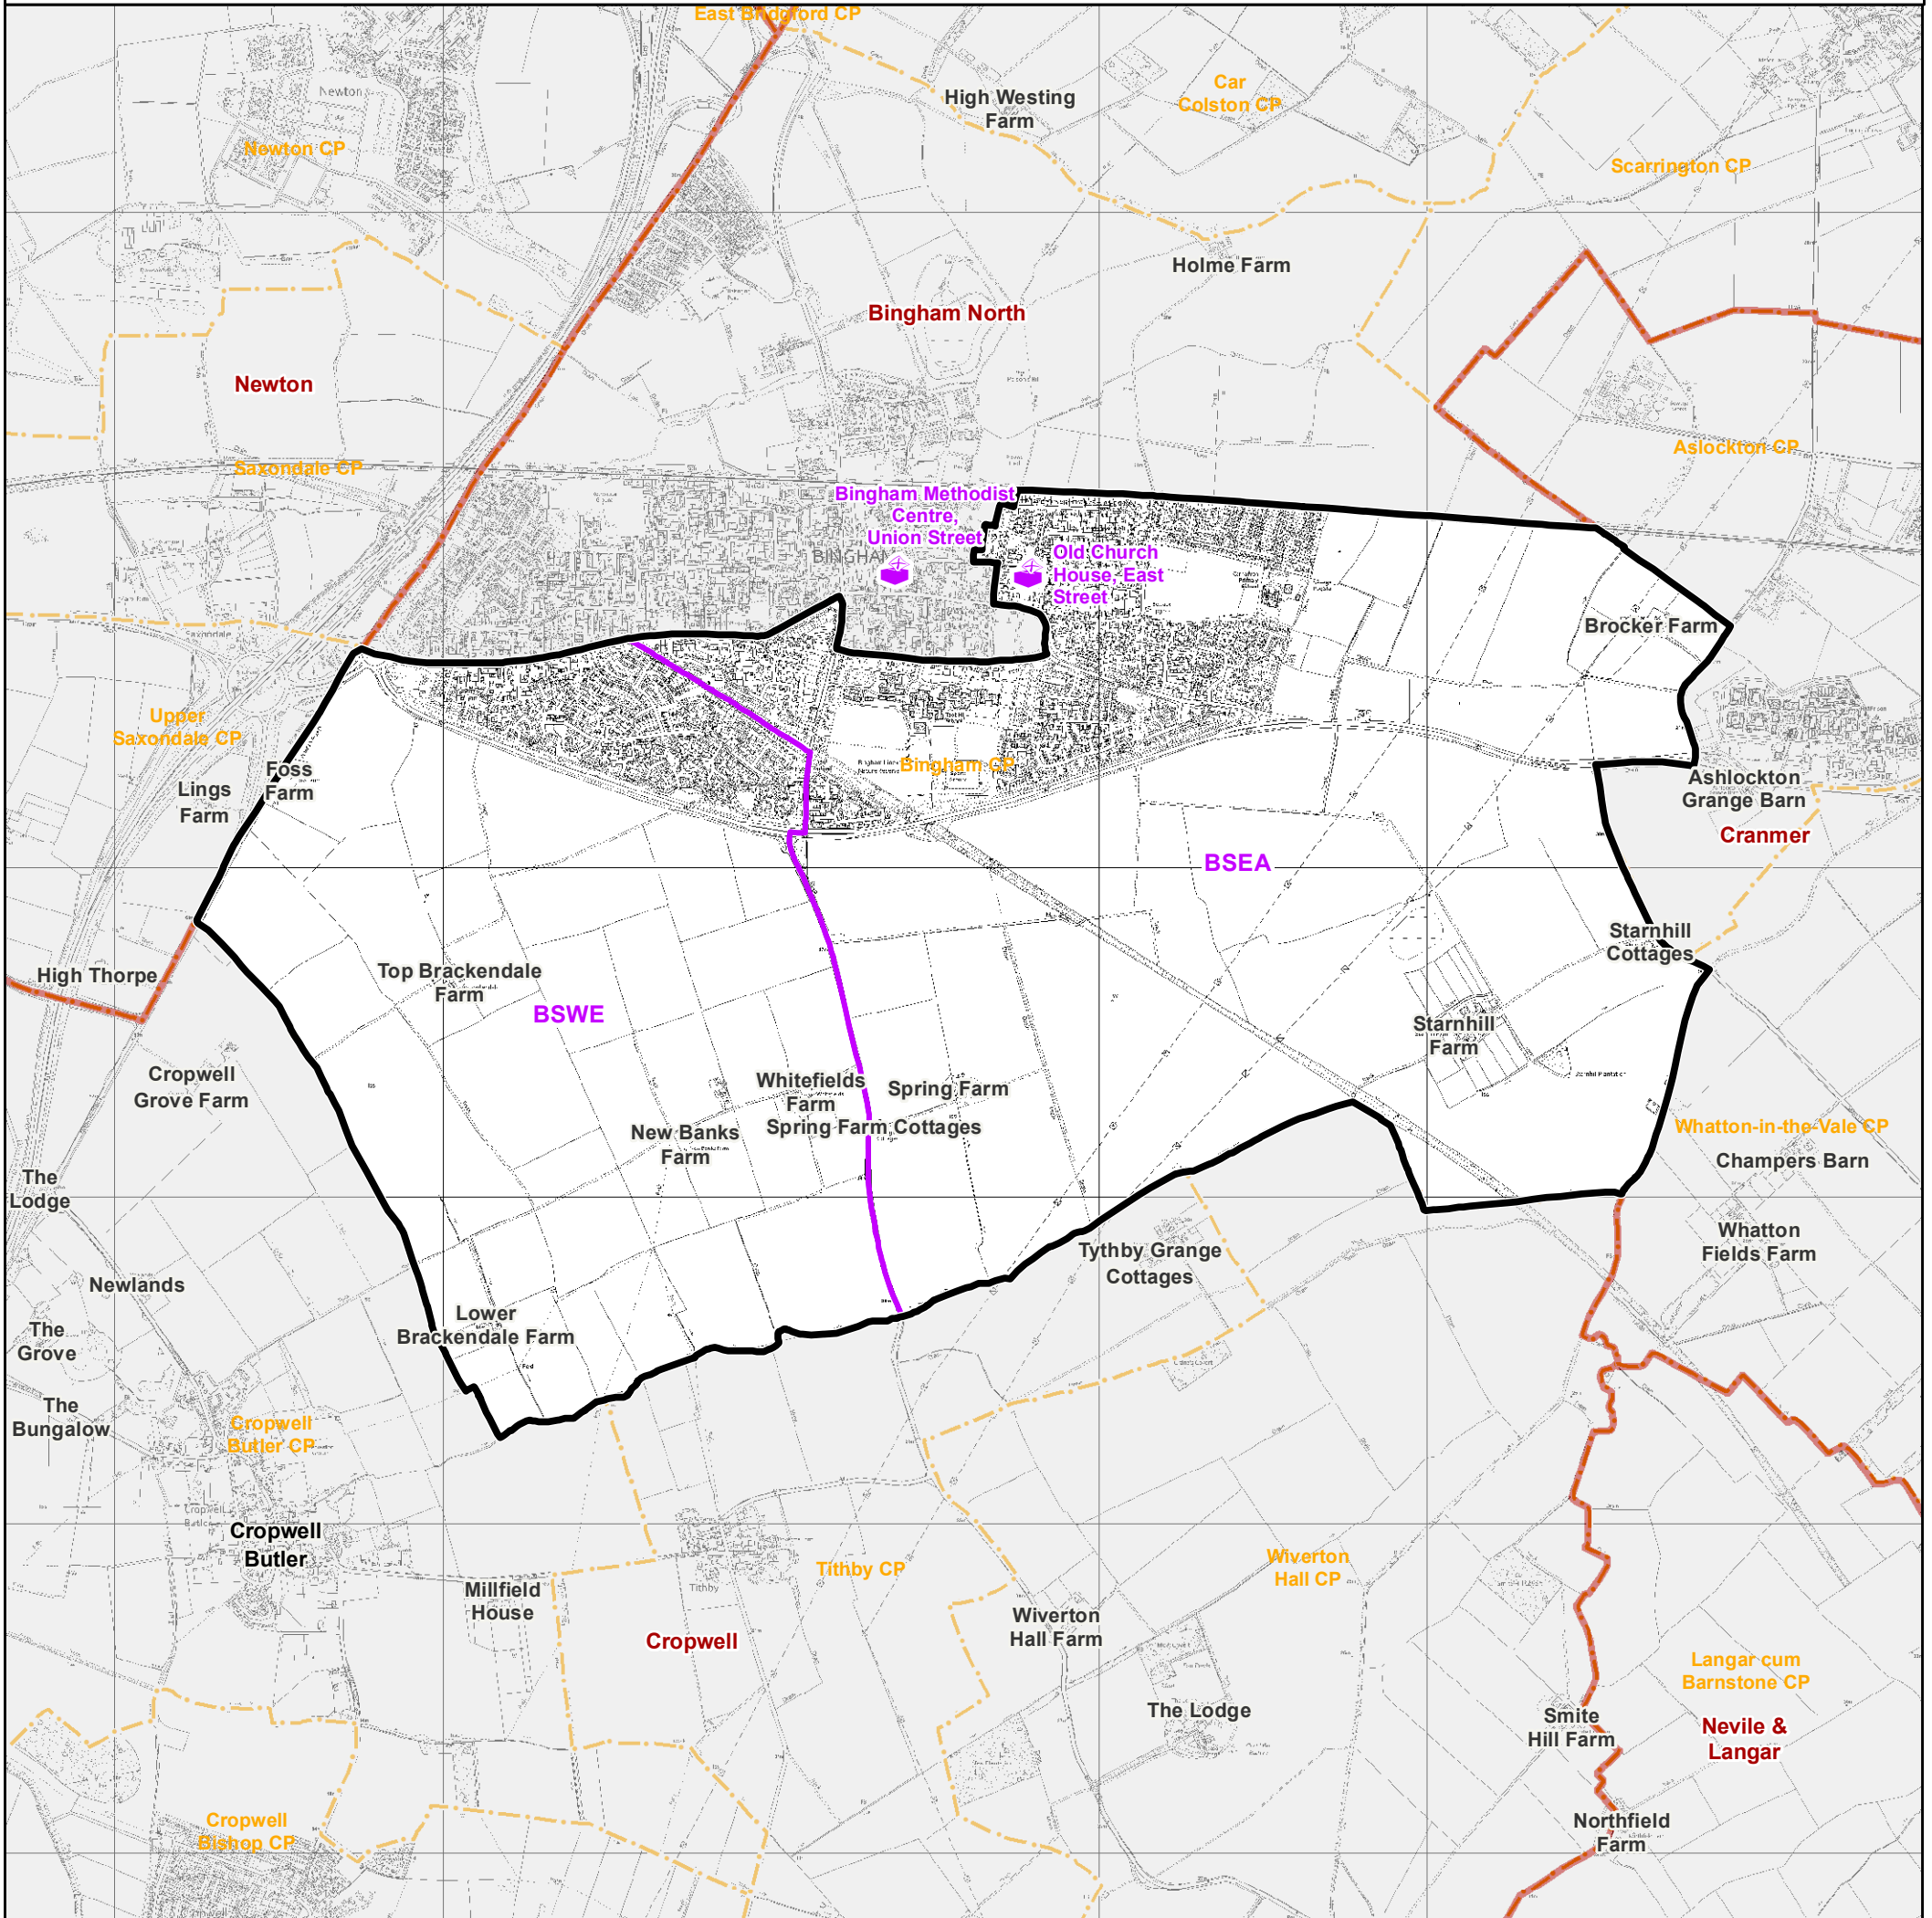

15 November 2022

Rushcliffe Borough Council - Bingham South Ward

Polling Districts and Places - Map No. 3

Rushcliffe
Borough Council

Polling Places: **BINGHAM SOUTH**

BSEA | Old Church House, East Street BSWE | Bingham Methodist Centre, Union Street

Not To Scale

© Crown Copyright and database right 2022. Ordnance Survey 100019419
You are not permitted to copy, sub-license, distribute or sell any of this data to third parties in any form.