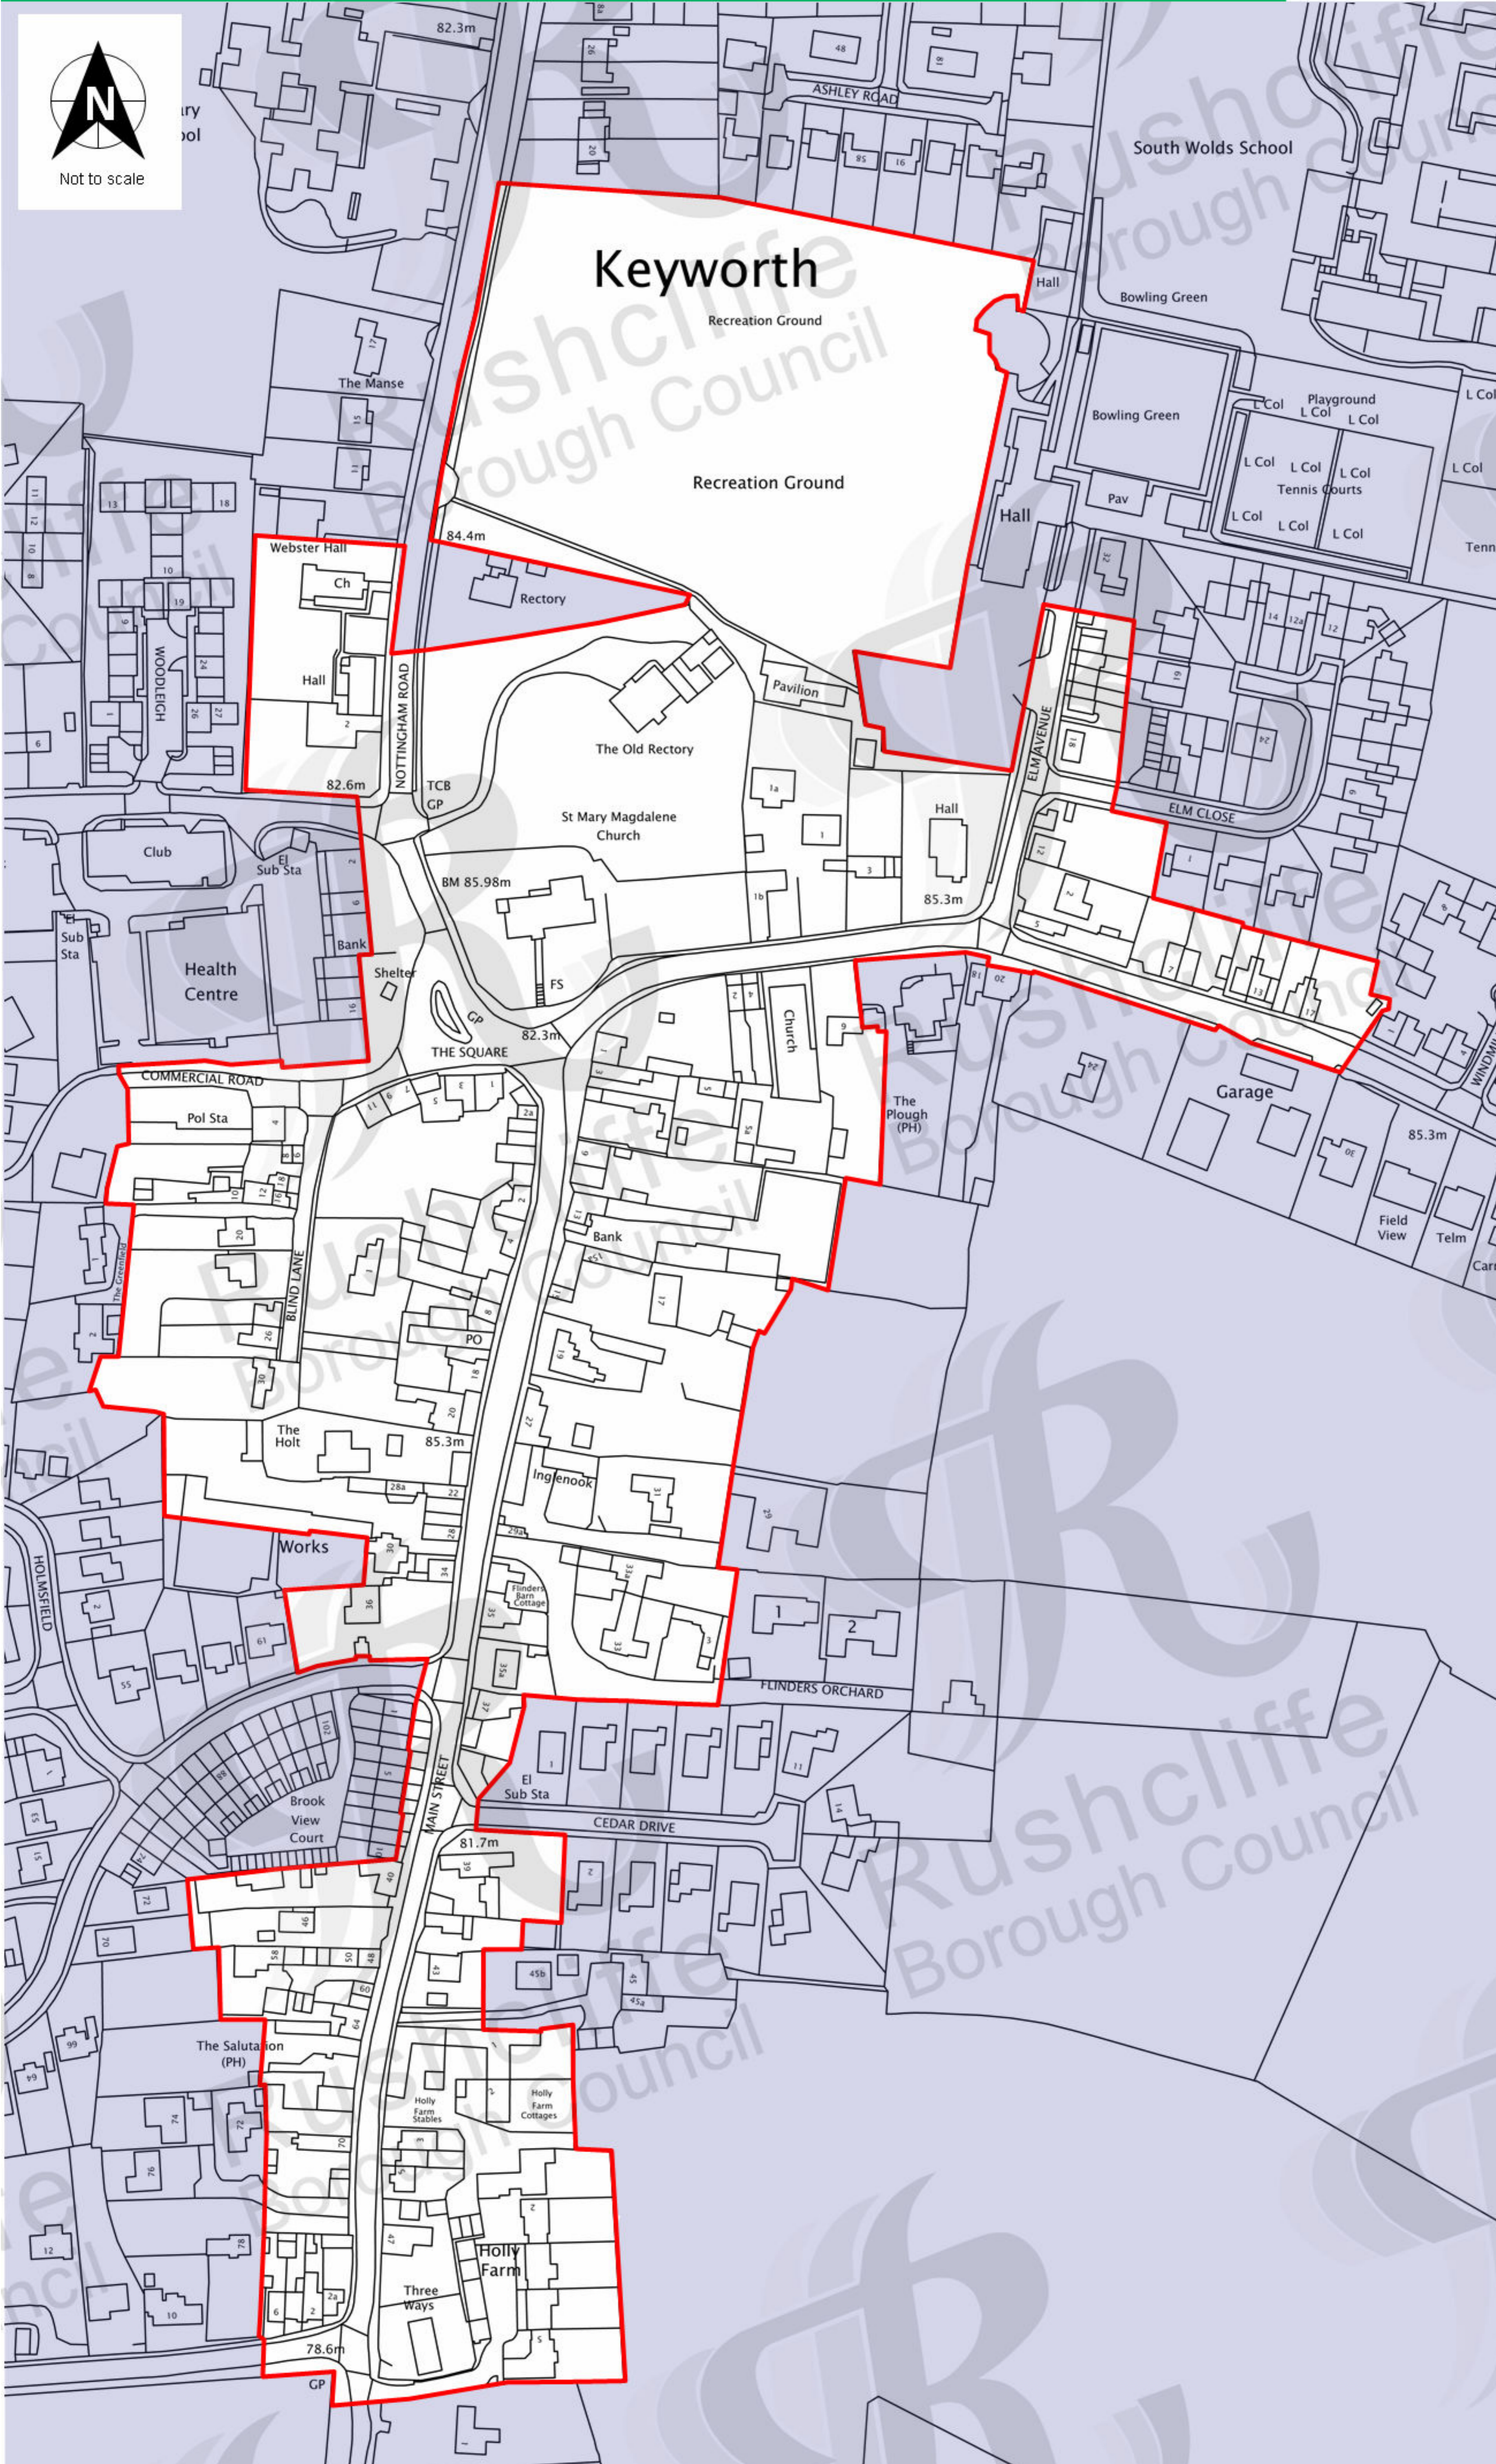

Conservation Area Boundary

This map is reproduced from Ordnance Survey material with the permission of Ordnance Survey on behalf of the Controller of Her Majesty's Stationary Office © Crown Copyright. Unauthorised reproduction infringes Crown Copyright and may lead to prosecution or civil proceedings. Rushcliffe Borough Council 1000019419