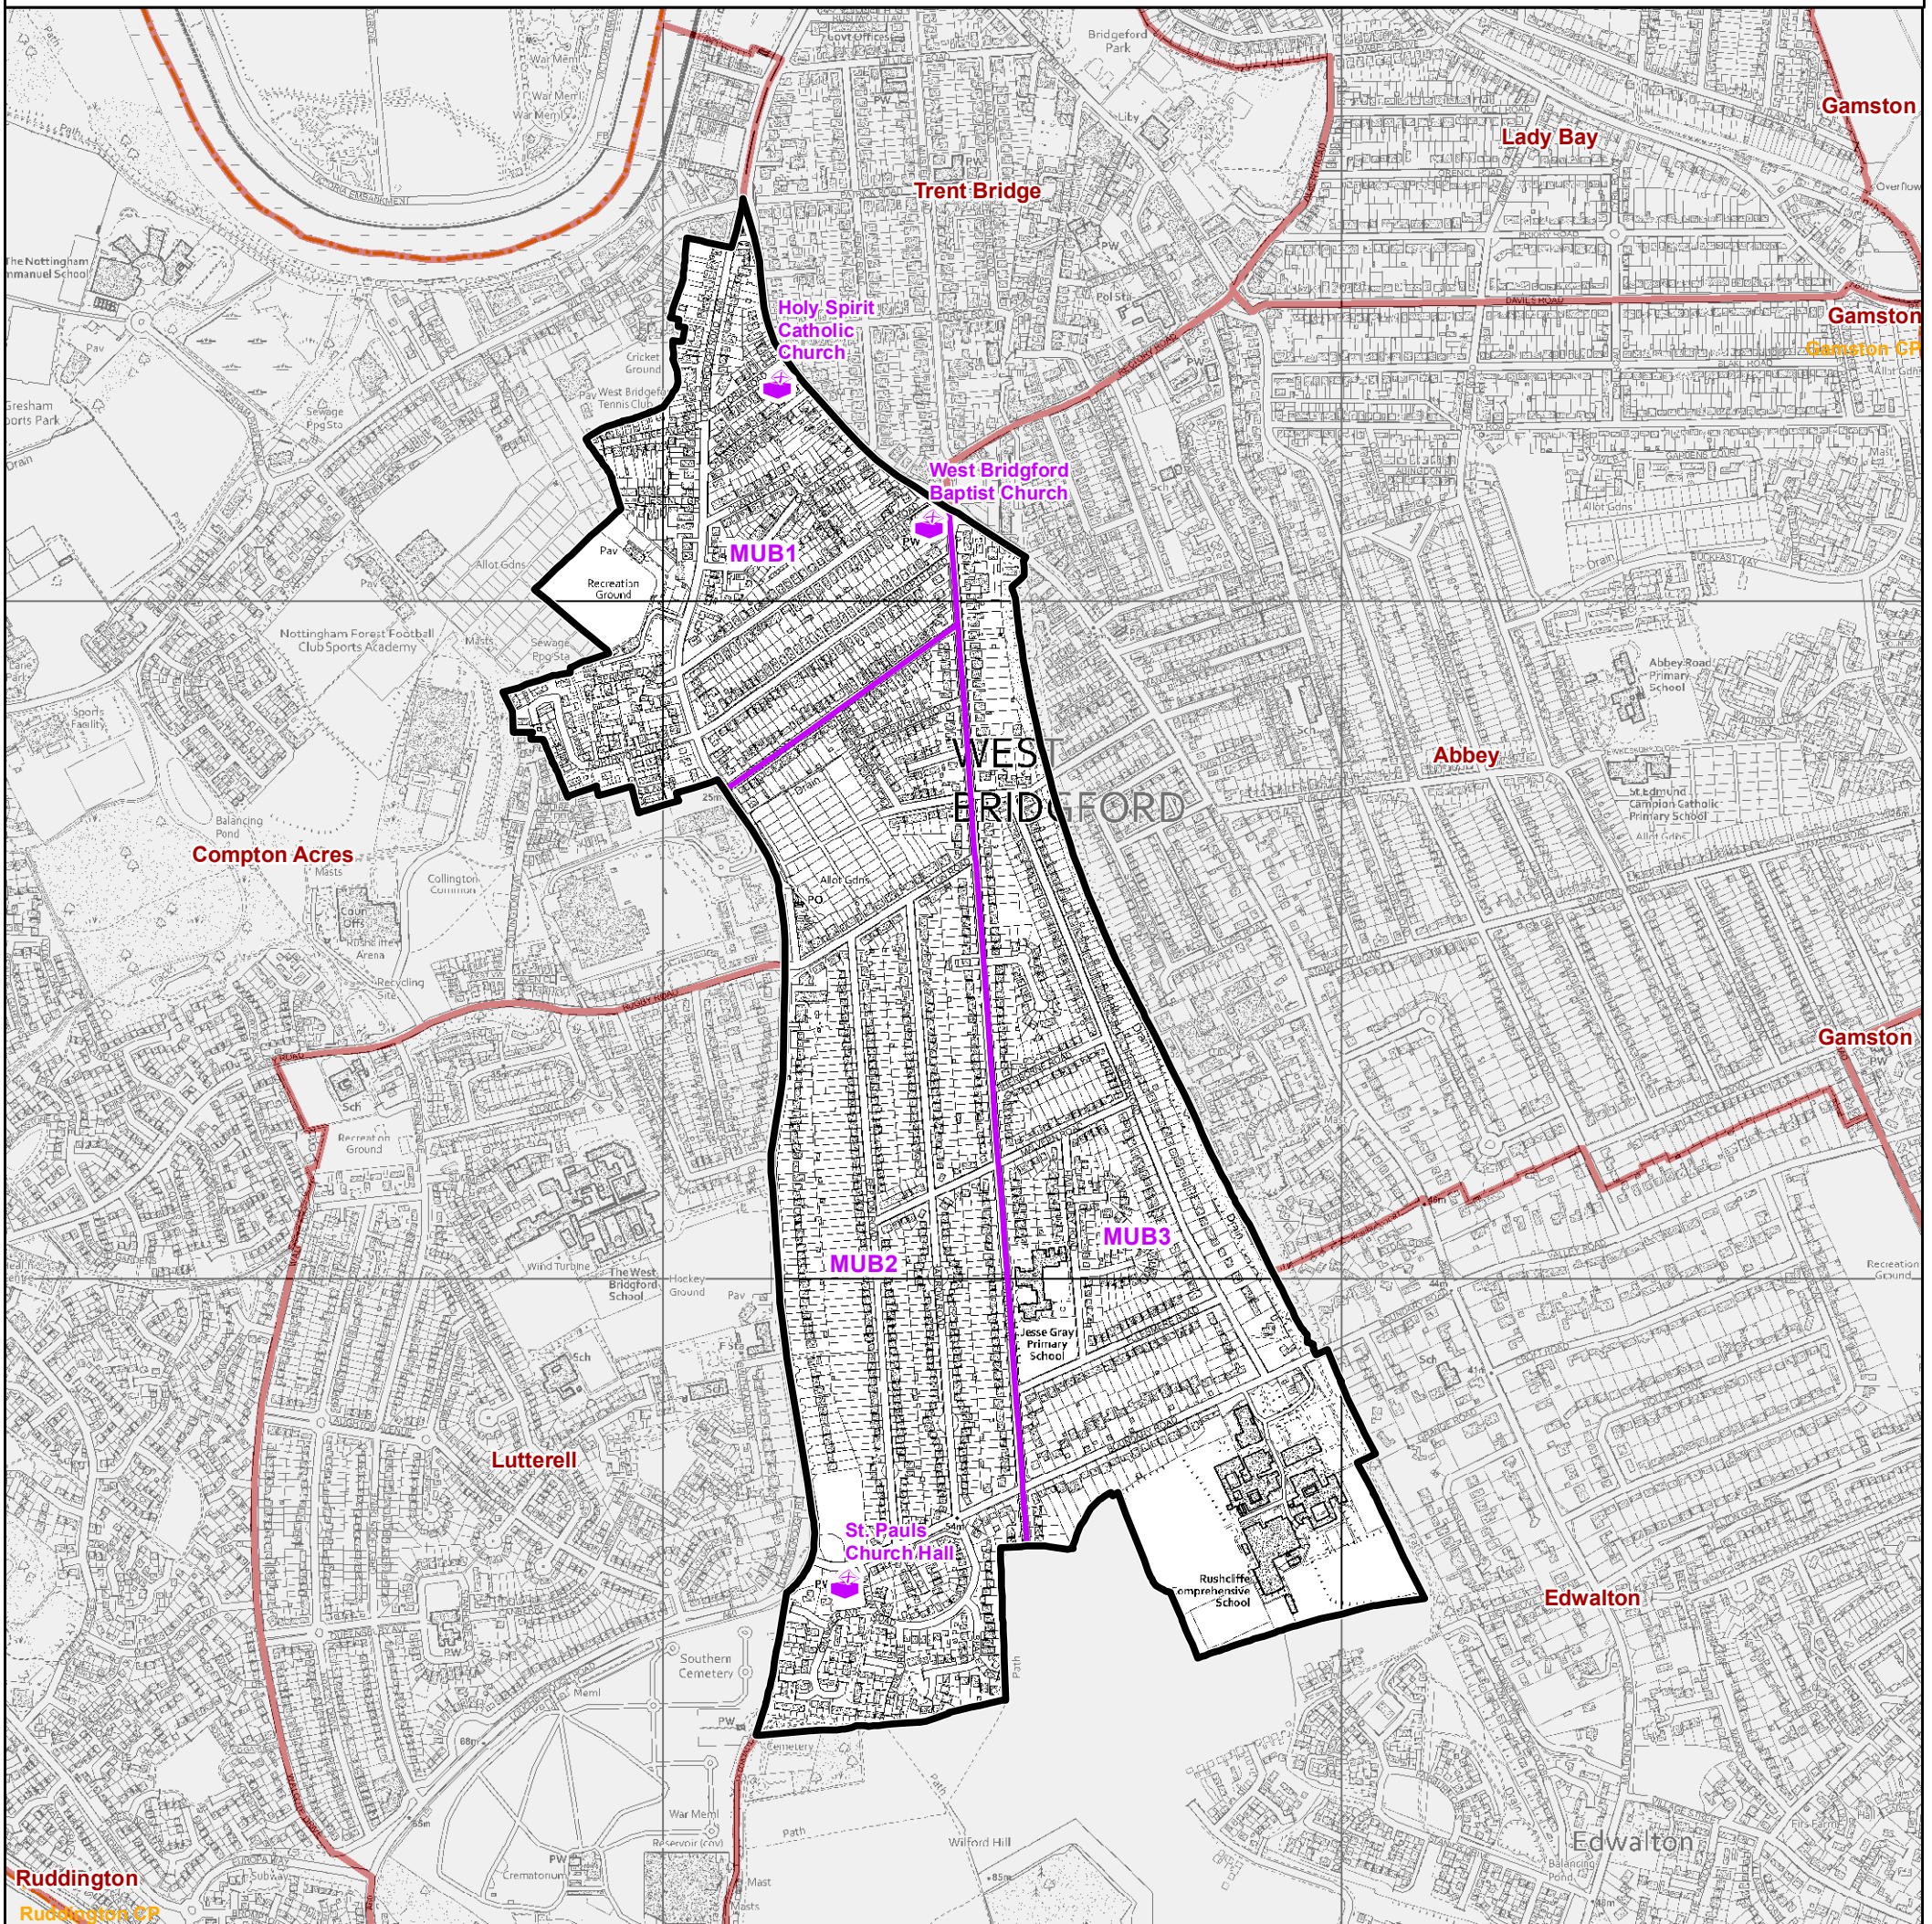

15 November 2022

Rushcliffe Borough Council - Musters Ward

Polling Districts and Places - Map No. 17

Rushcliffe
Borough Council

Polling Places: **MUSTERS**

-  MUB1 | Holy Spirit Catholic Church
-  MUB3 | West Bridgford Baptist Church
-  MUB2 | St. Pauls Church Hall

Not To Scale

© Crown Copyright and database right 2022. Ordnance Survey 100019419
You are not permitted to copy, sub-license, distribute or sell any of this data to third parties in any form.