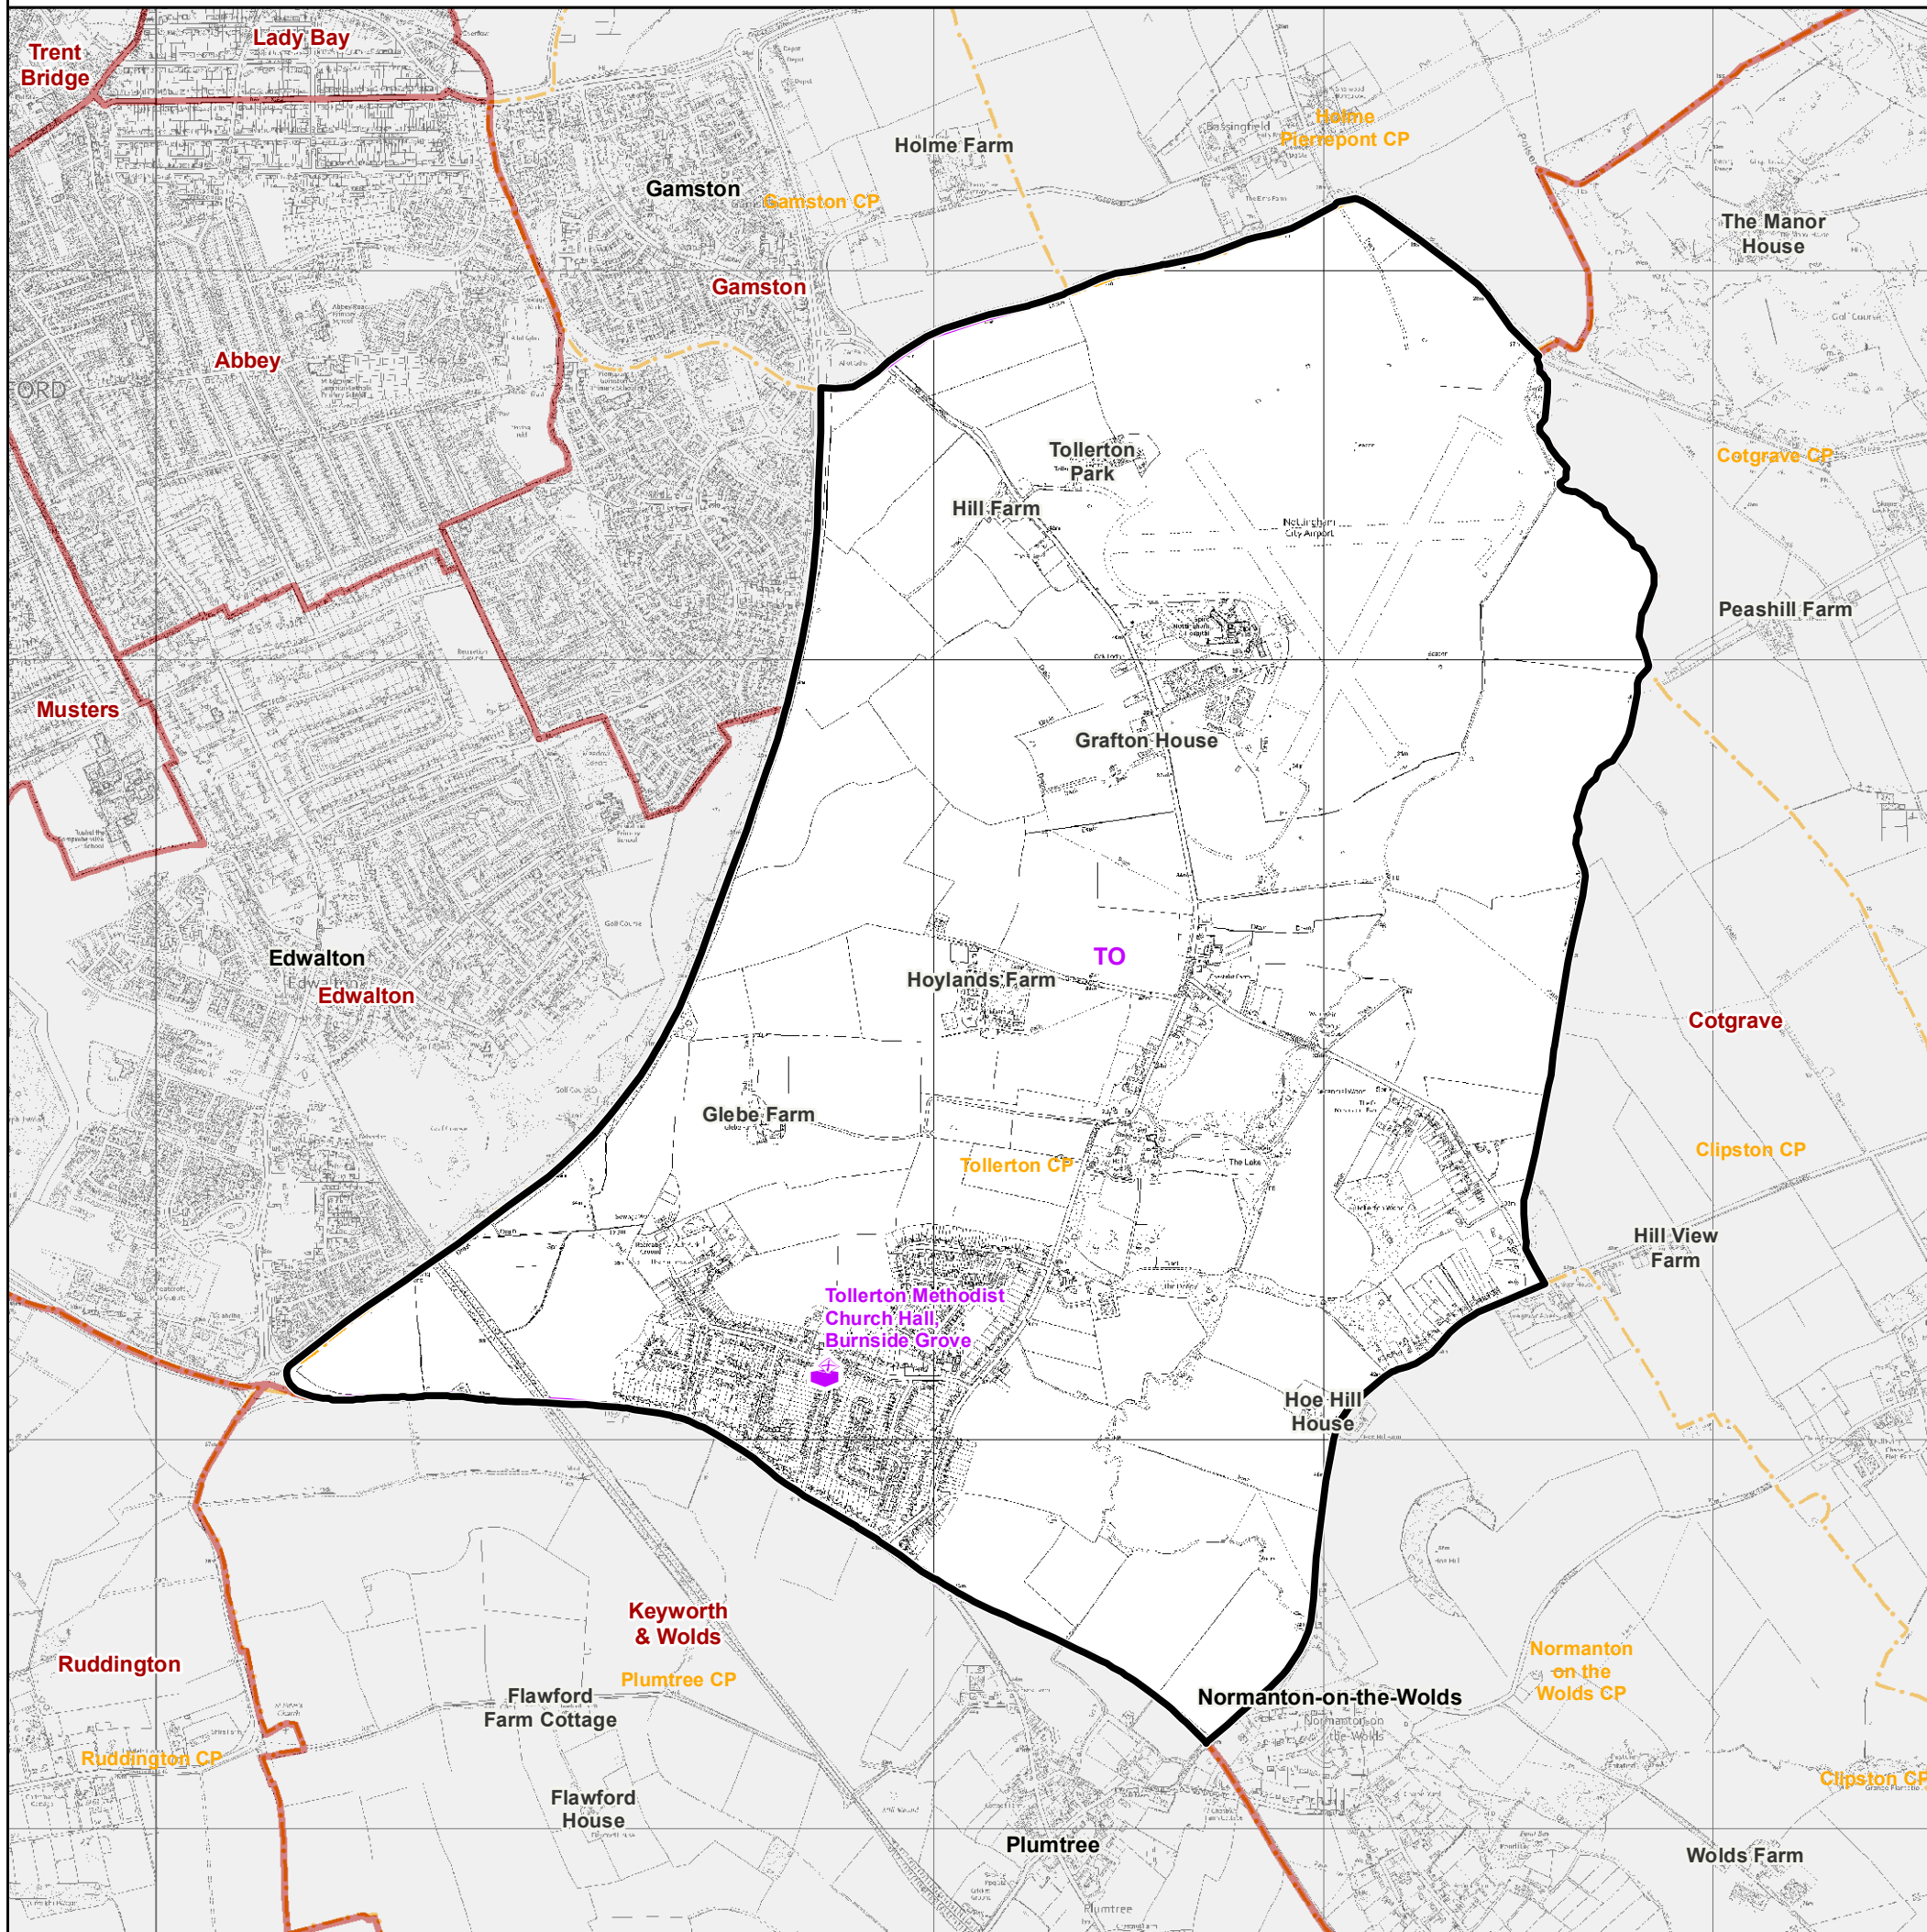

15 November 2022

Rushcliffe Borough Council - Tollerton Ward

Polling Districts and Places - Map No. 23

Rushcliffe
Borough Council

Polling Places: **TOLLERTON**

 TO | Tollerton Methodist Church Hall, Burnside Grove

Not To Scale

© Crown Copyright and database right 2022. Ordnance Survey 100019419
You are not permitted to copy, sub-license, distribute or sell any of this data to third parties in any form.