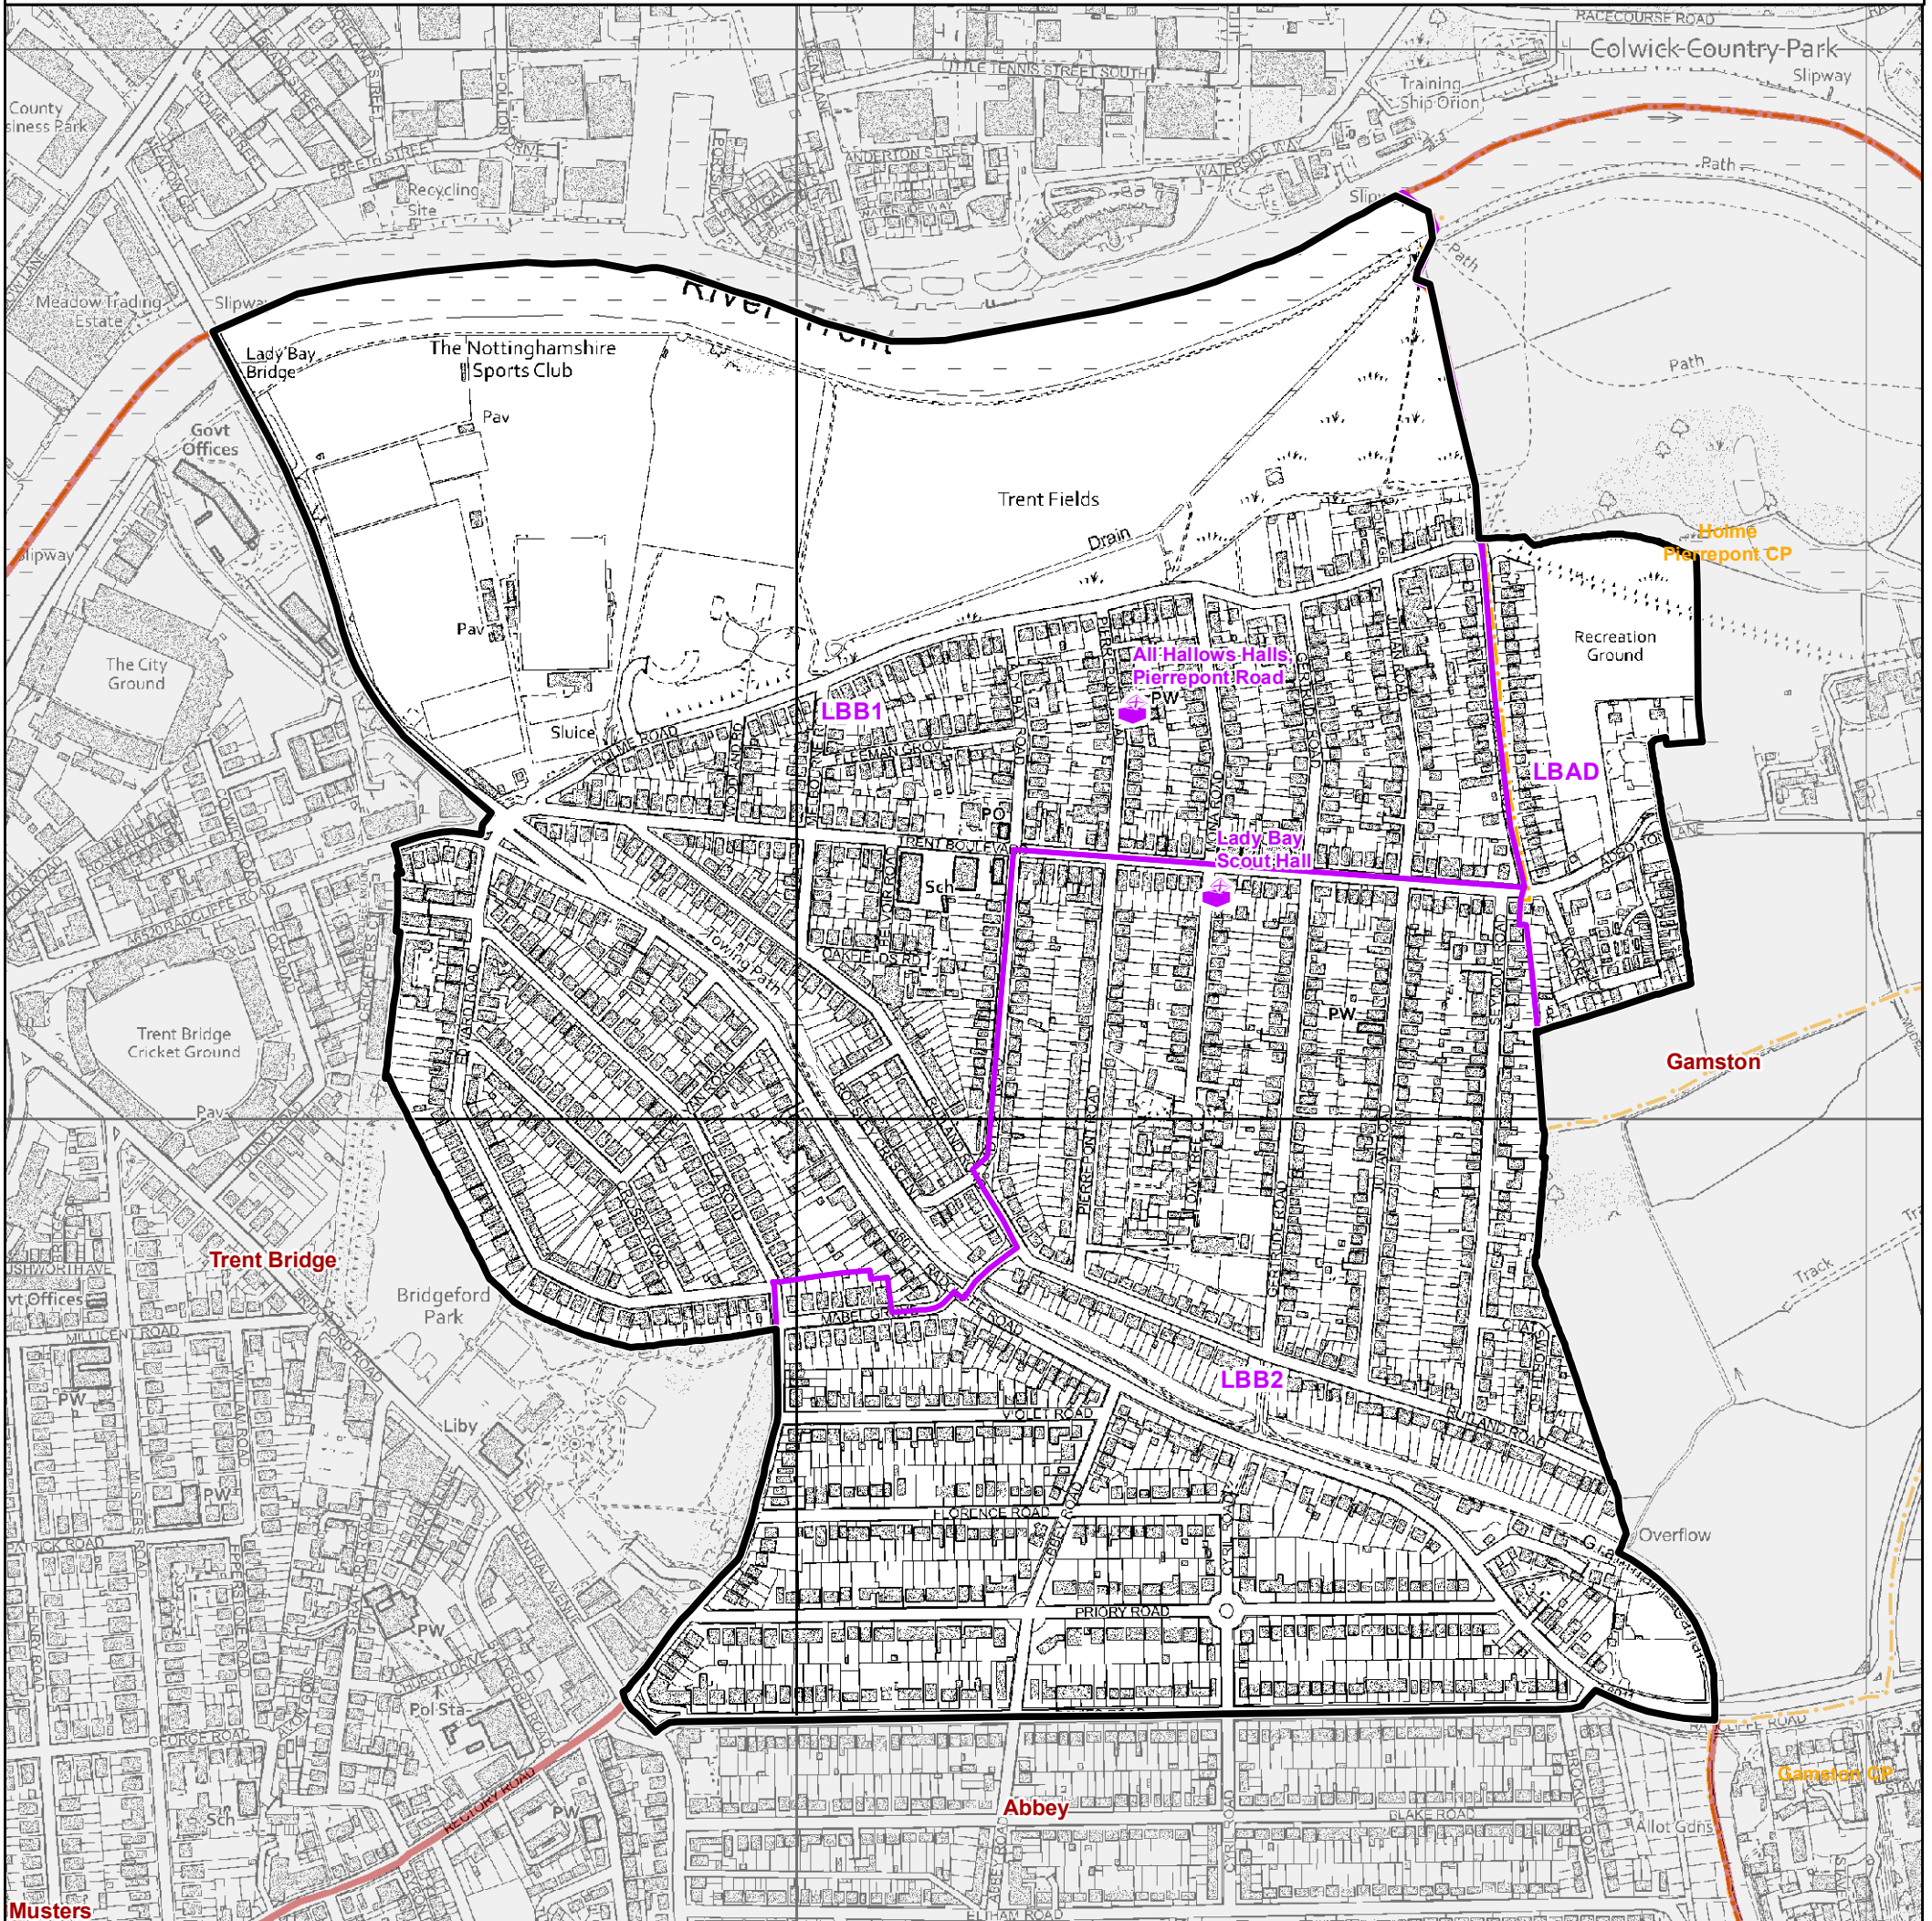

15 November 2022

Rushcliffe Borough Council - Lady Bay Ward

Polling Districts and Places - Map No. 14

Rushcliffe
Borough Council

Musters

Polling Places: **LADY BAY**

🏠 LBAD, LBB1 | All Hallows Halls, Pierrepont Road 🏠 LBB2 | Lady Bay Scout Hall

Not To Scale

© Crown Copyright and database right 2022. Ordnance Survey 100019419
You are not permitted to copy, sub-license, distribute or sell any of this data to third parties in any form.