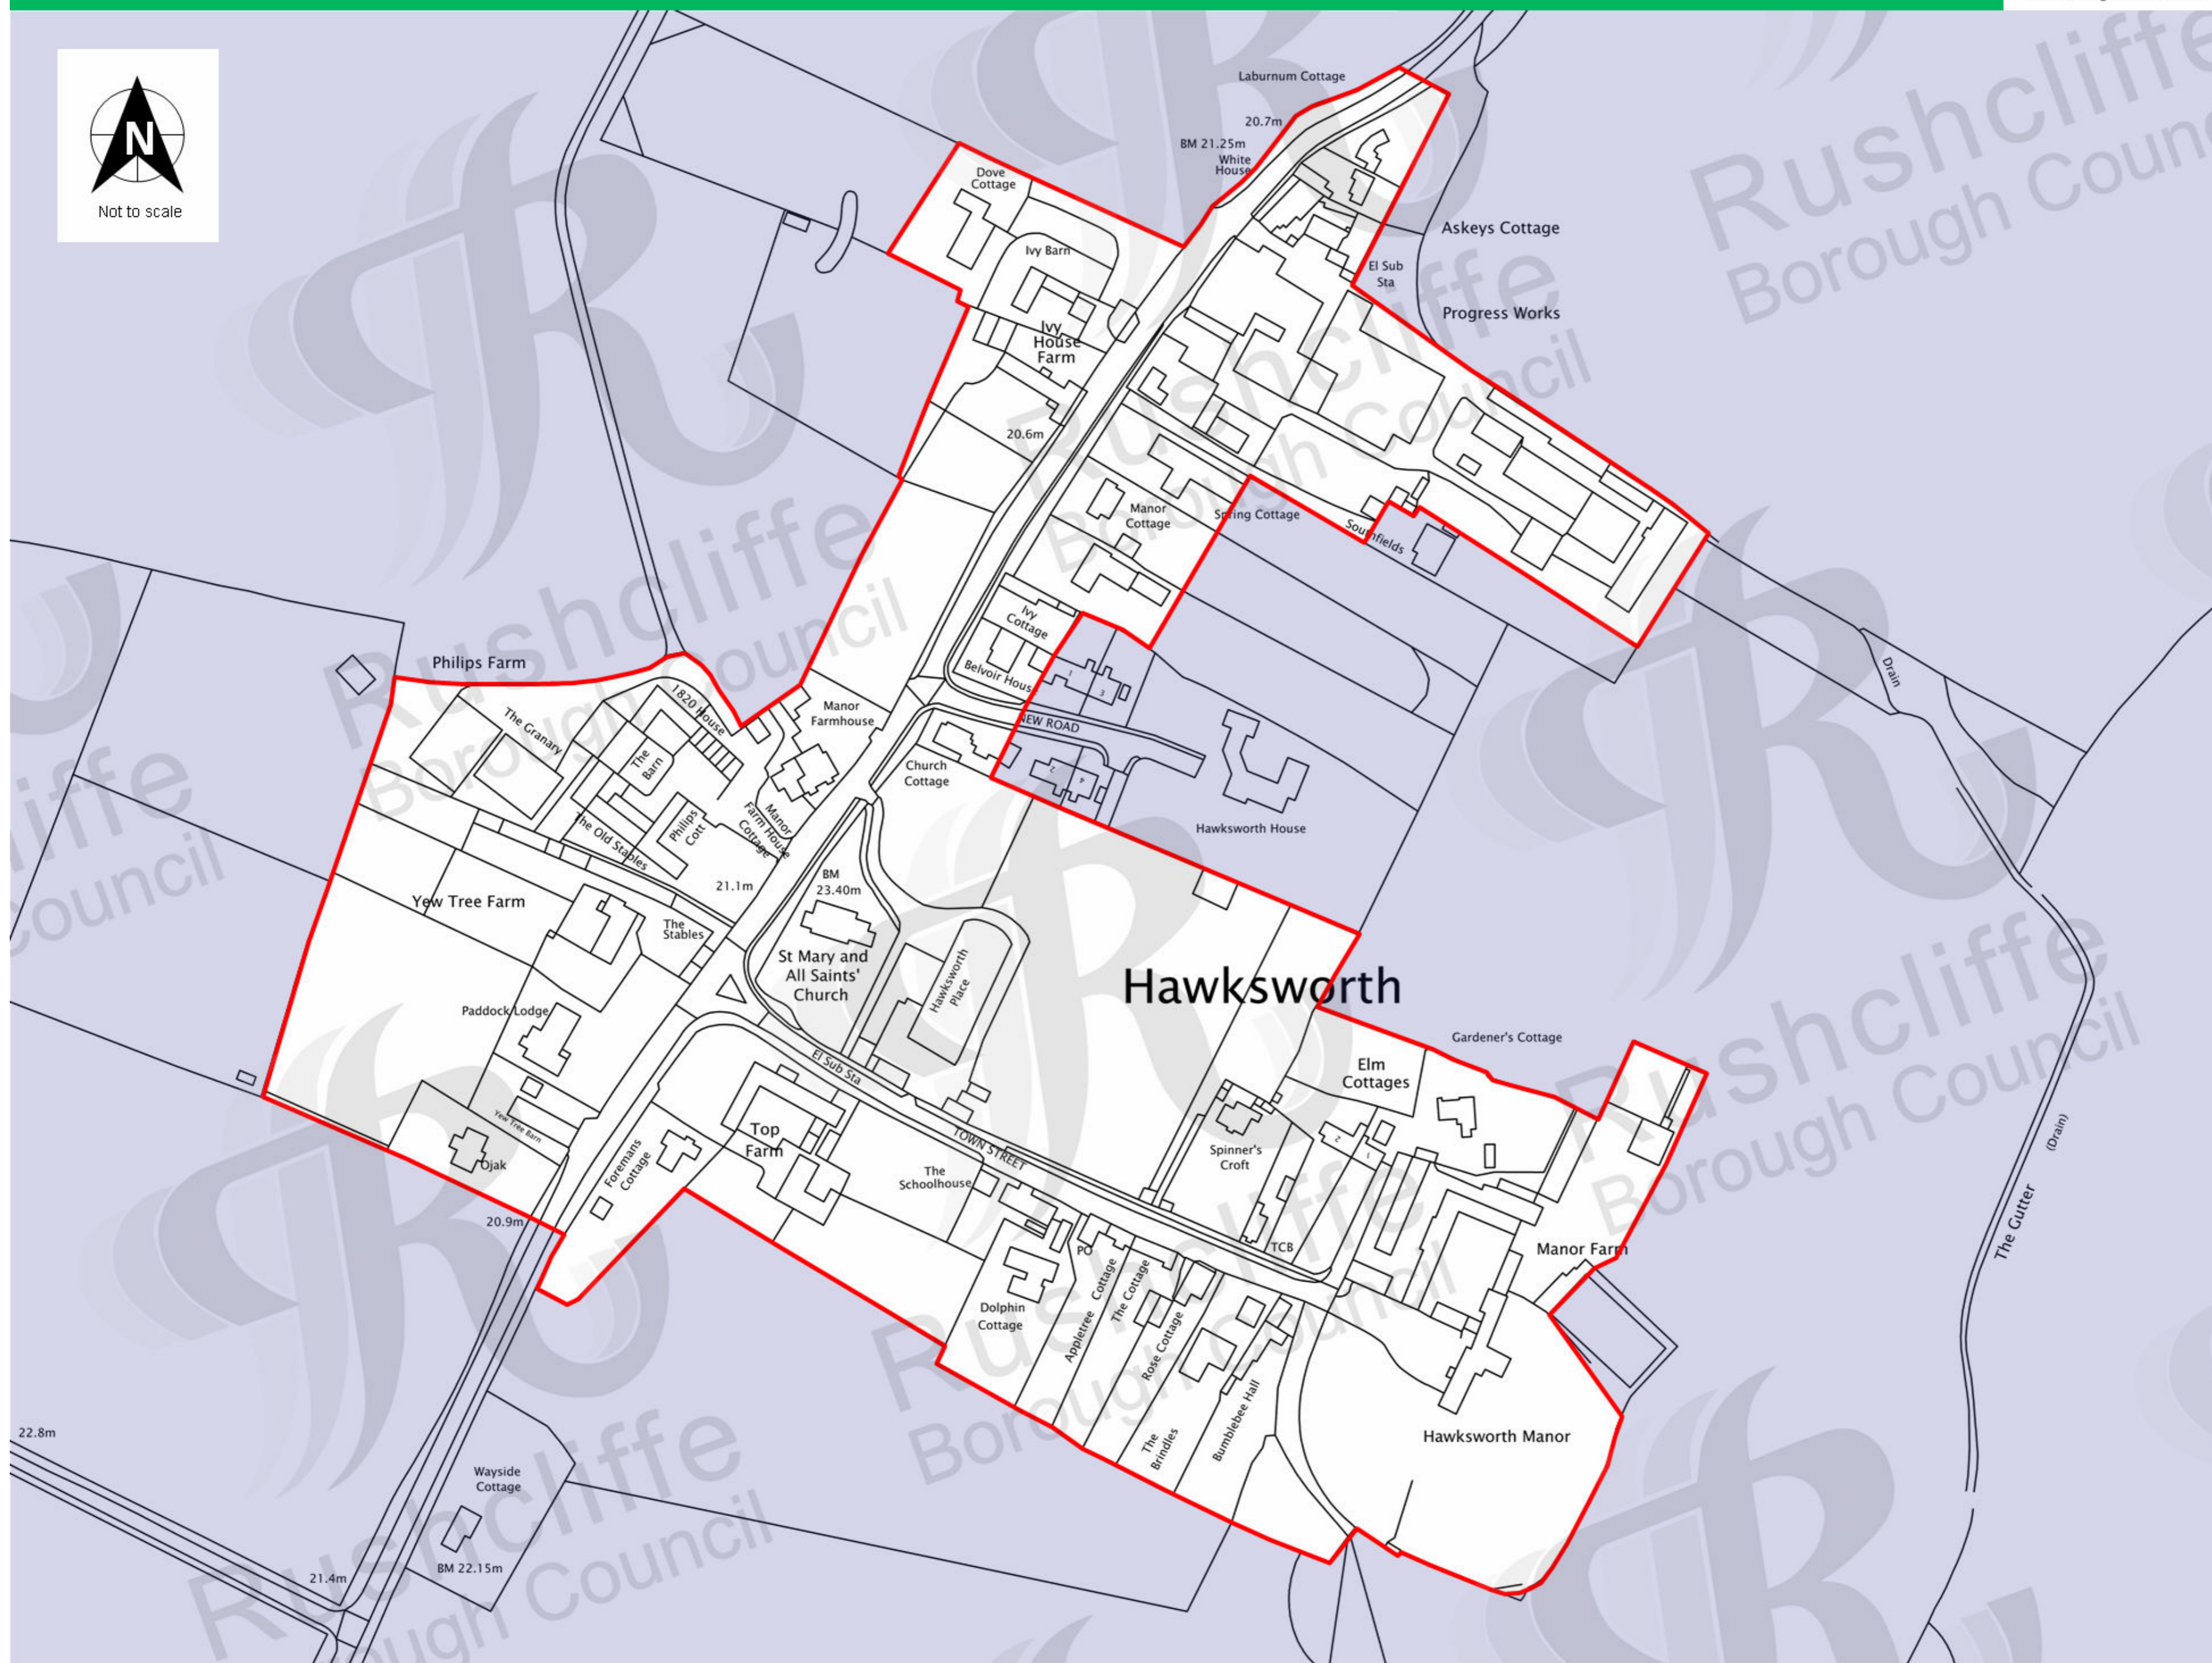

# Conservation Area Boundary

This map is reproduced from Ordnance Survey material with the permission of Ordnance Survey on behalf of the Controller of Her Majesty's Stationary Office © Crown Copyright. Unauthorised reproduction infringes Crown Copyright and may lead to prosecution or civil proceedings. Rushcliffe Borough Council 100019419