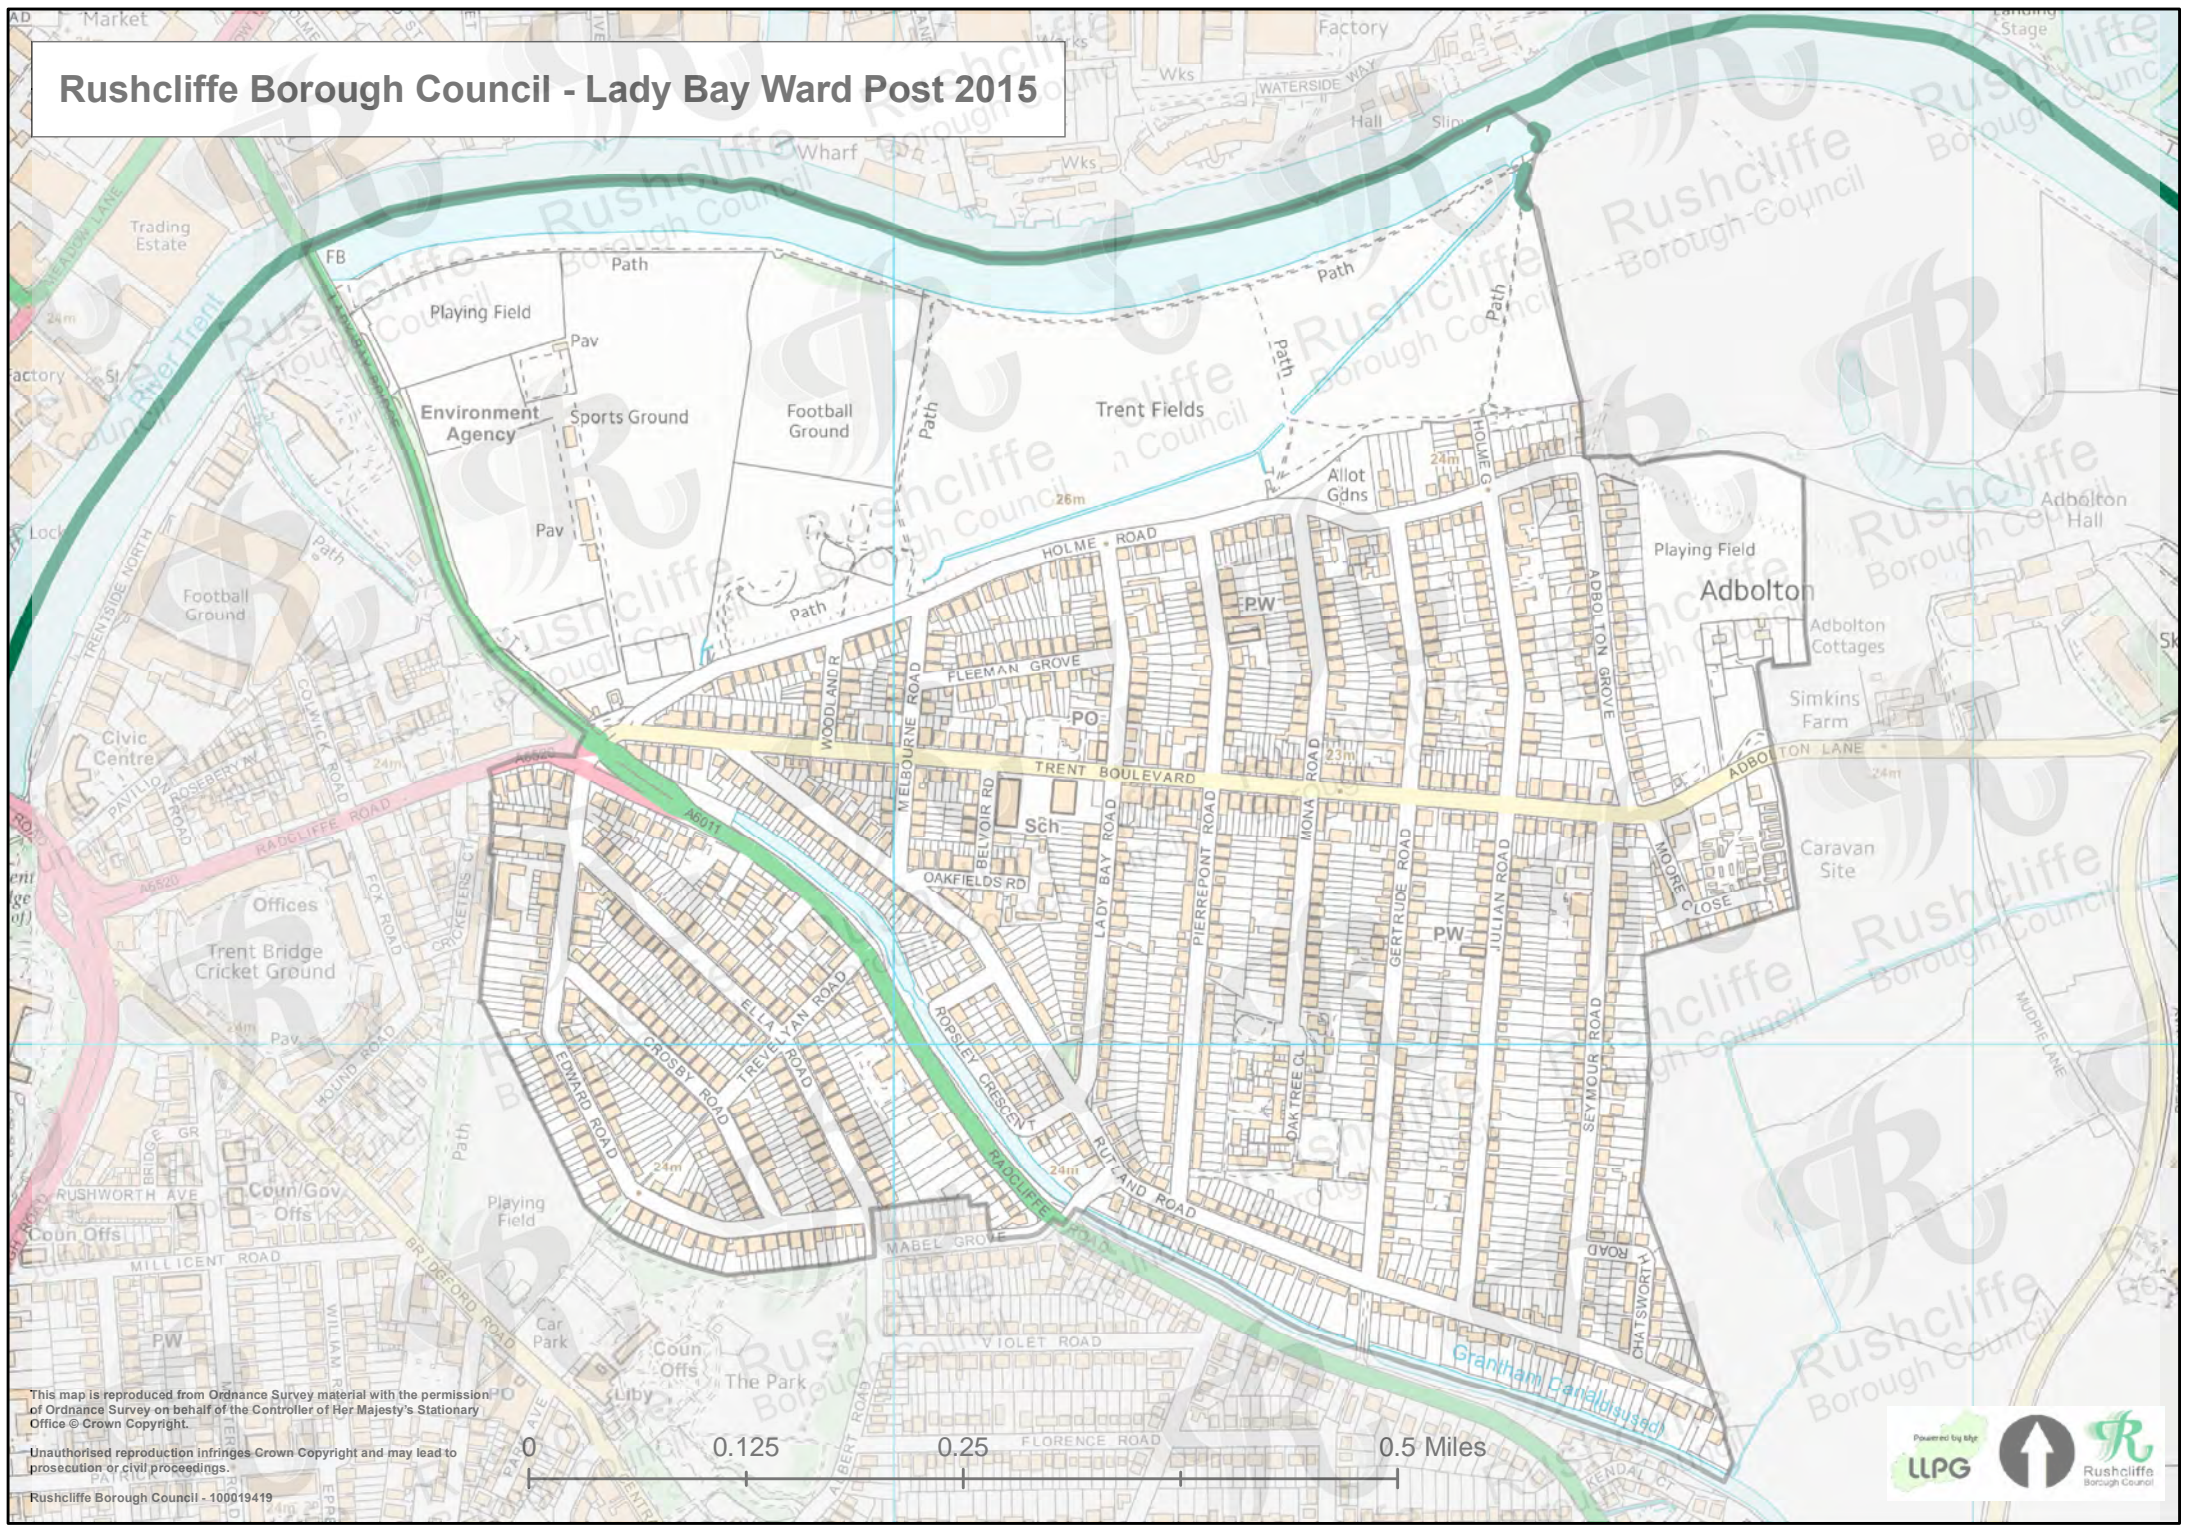

Rushcliffe Borough Council - Lady Bay Ward Post 2015

This map is reproduced from Ordnance Survey material with the permission of Ordnance Survey on behalf of the Controller of Her Majesty's Stationary Office © Crown Copyright.

Unauthorised reproduction infringes Crown Copyright and may lead to prosecution or civil proceedings.

Rushcliffe Borough Council - 100019419