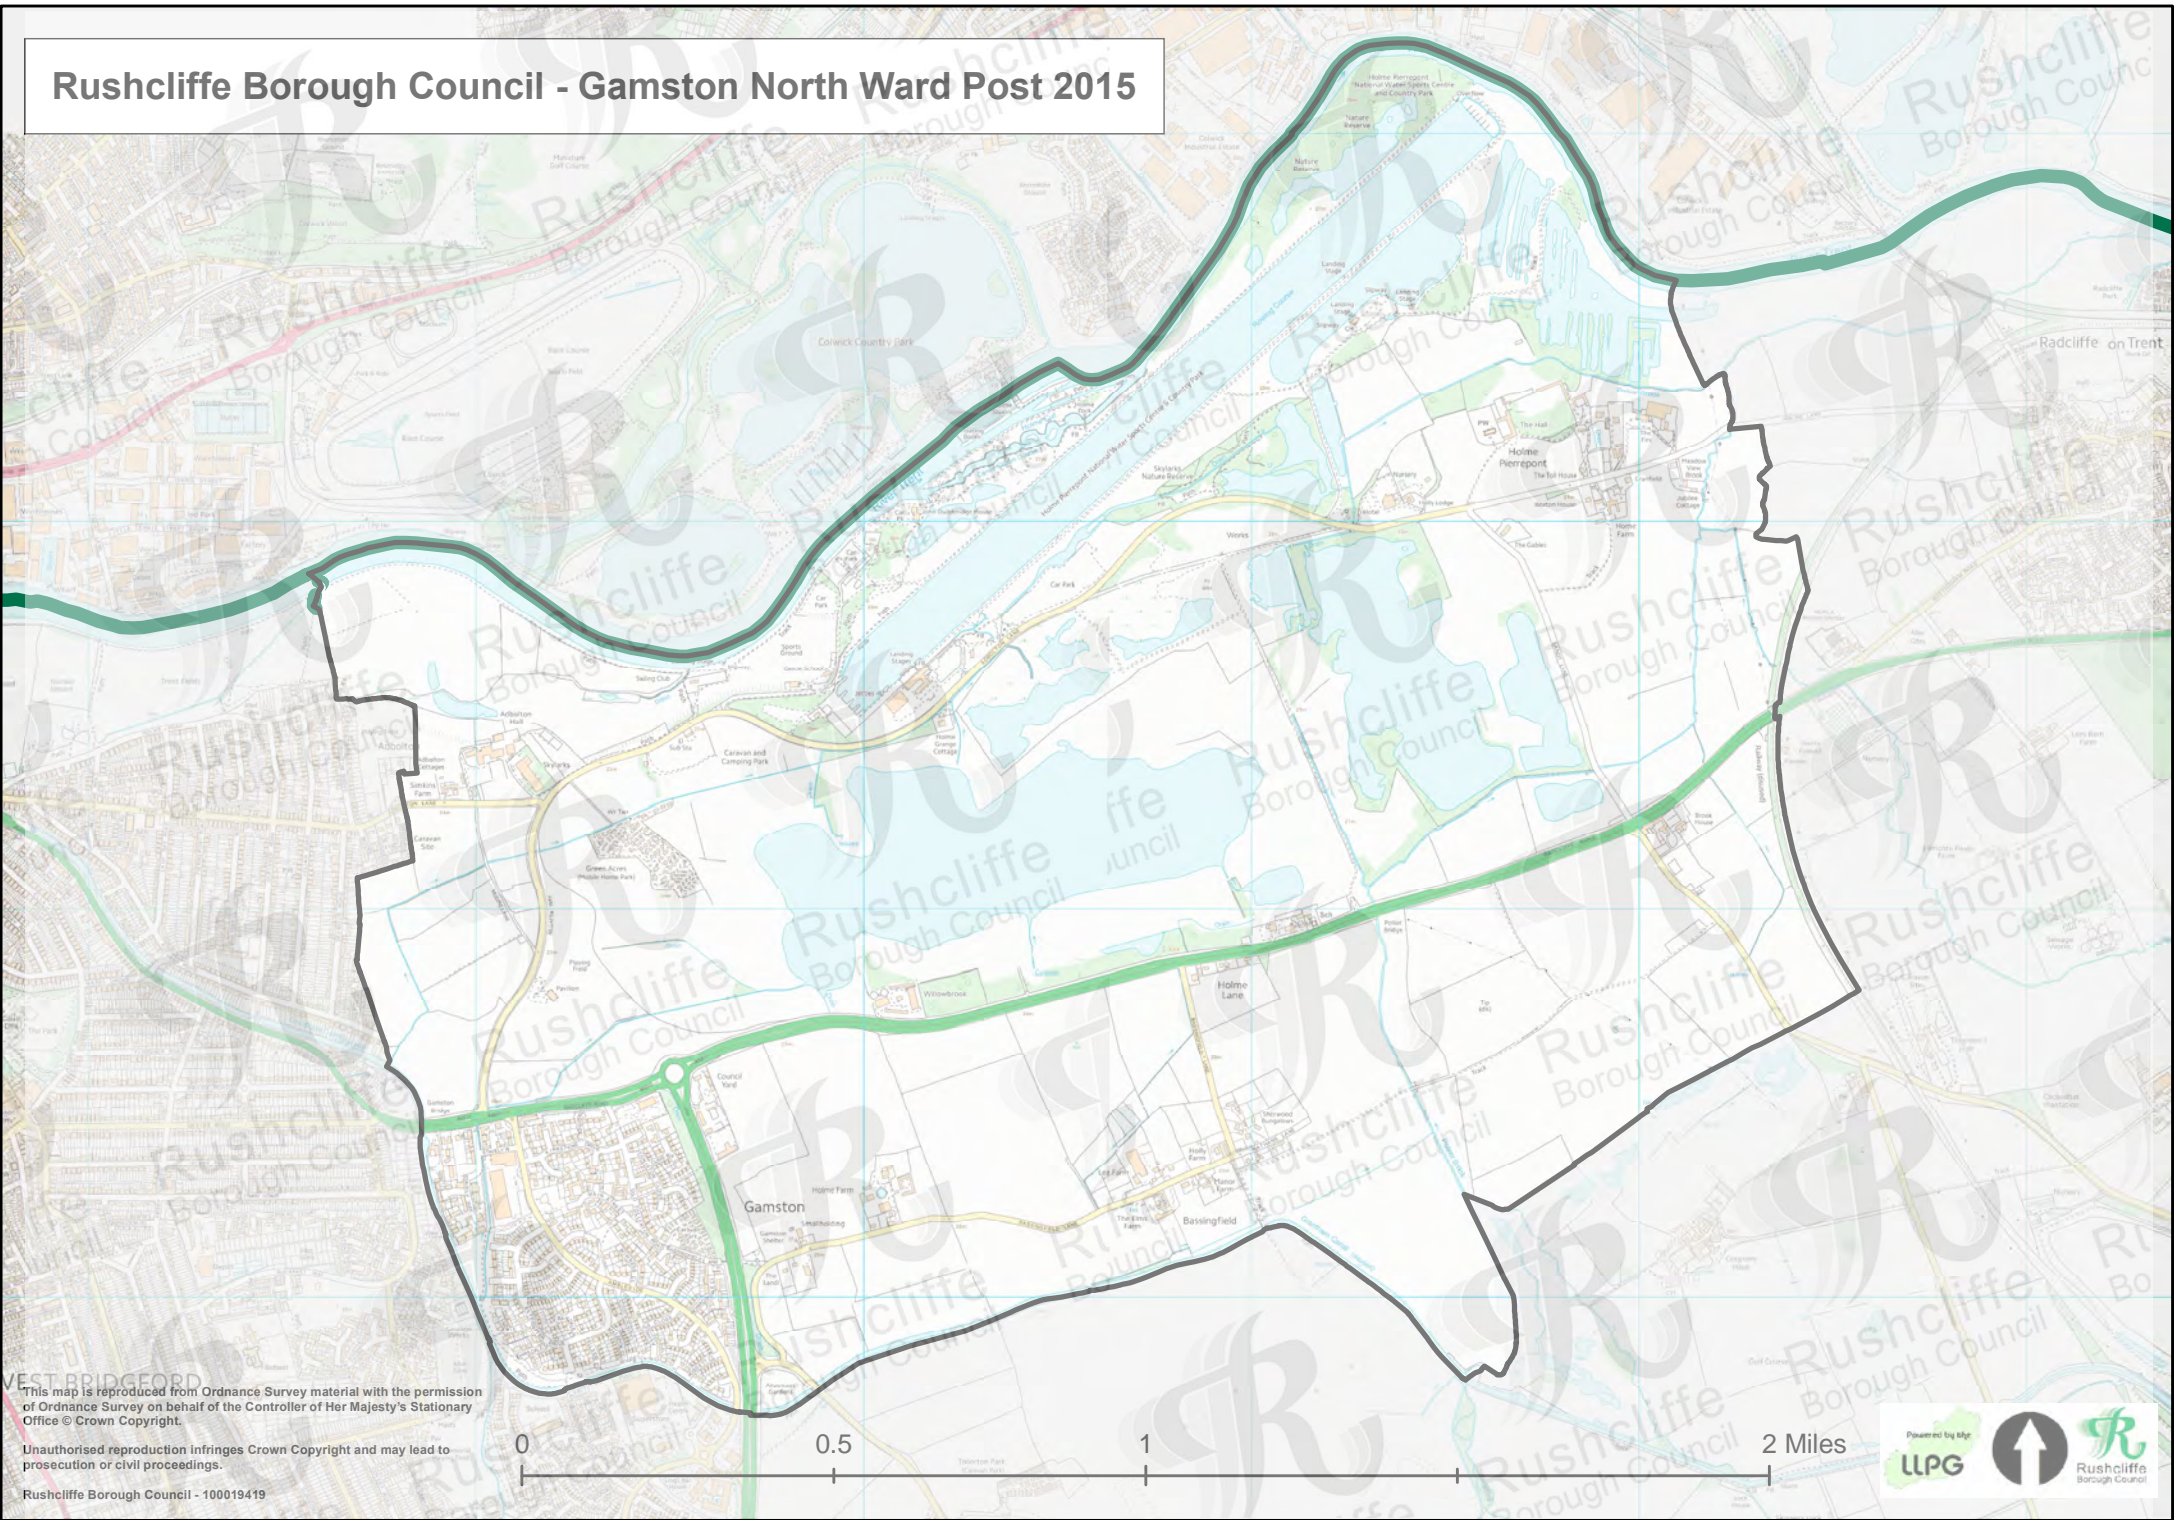

# Rushcliffe Borough Council - Gamston North Ward Post 2015

WEST BRIDGEFORD  
This map is reproduced from Ordnance Survey material with the permission of Ordnance Survey on behalf of the Controller of Her Majesty's Stationary Office © Crown Copyright.