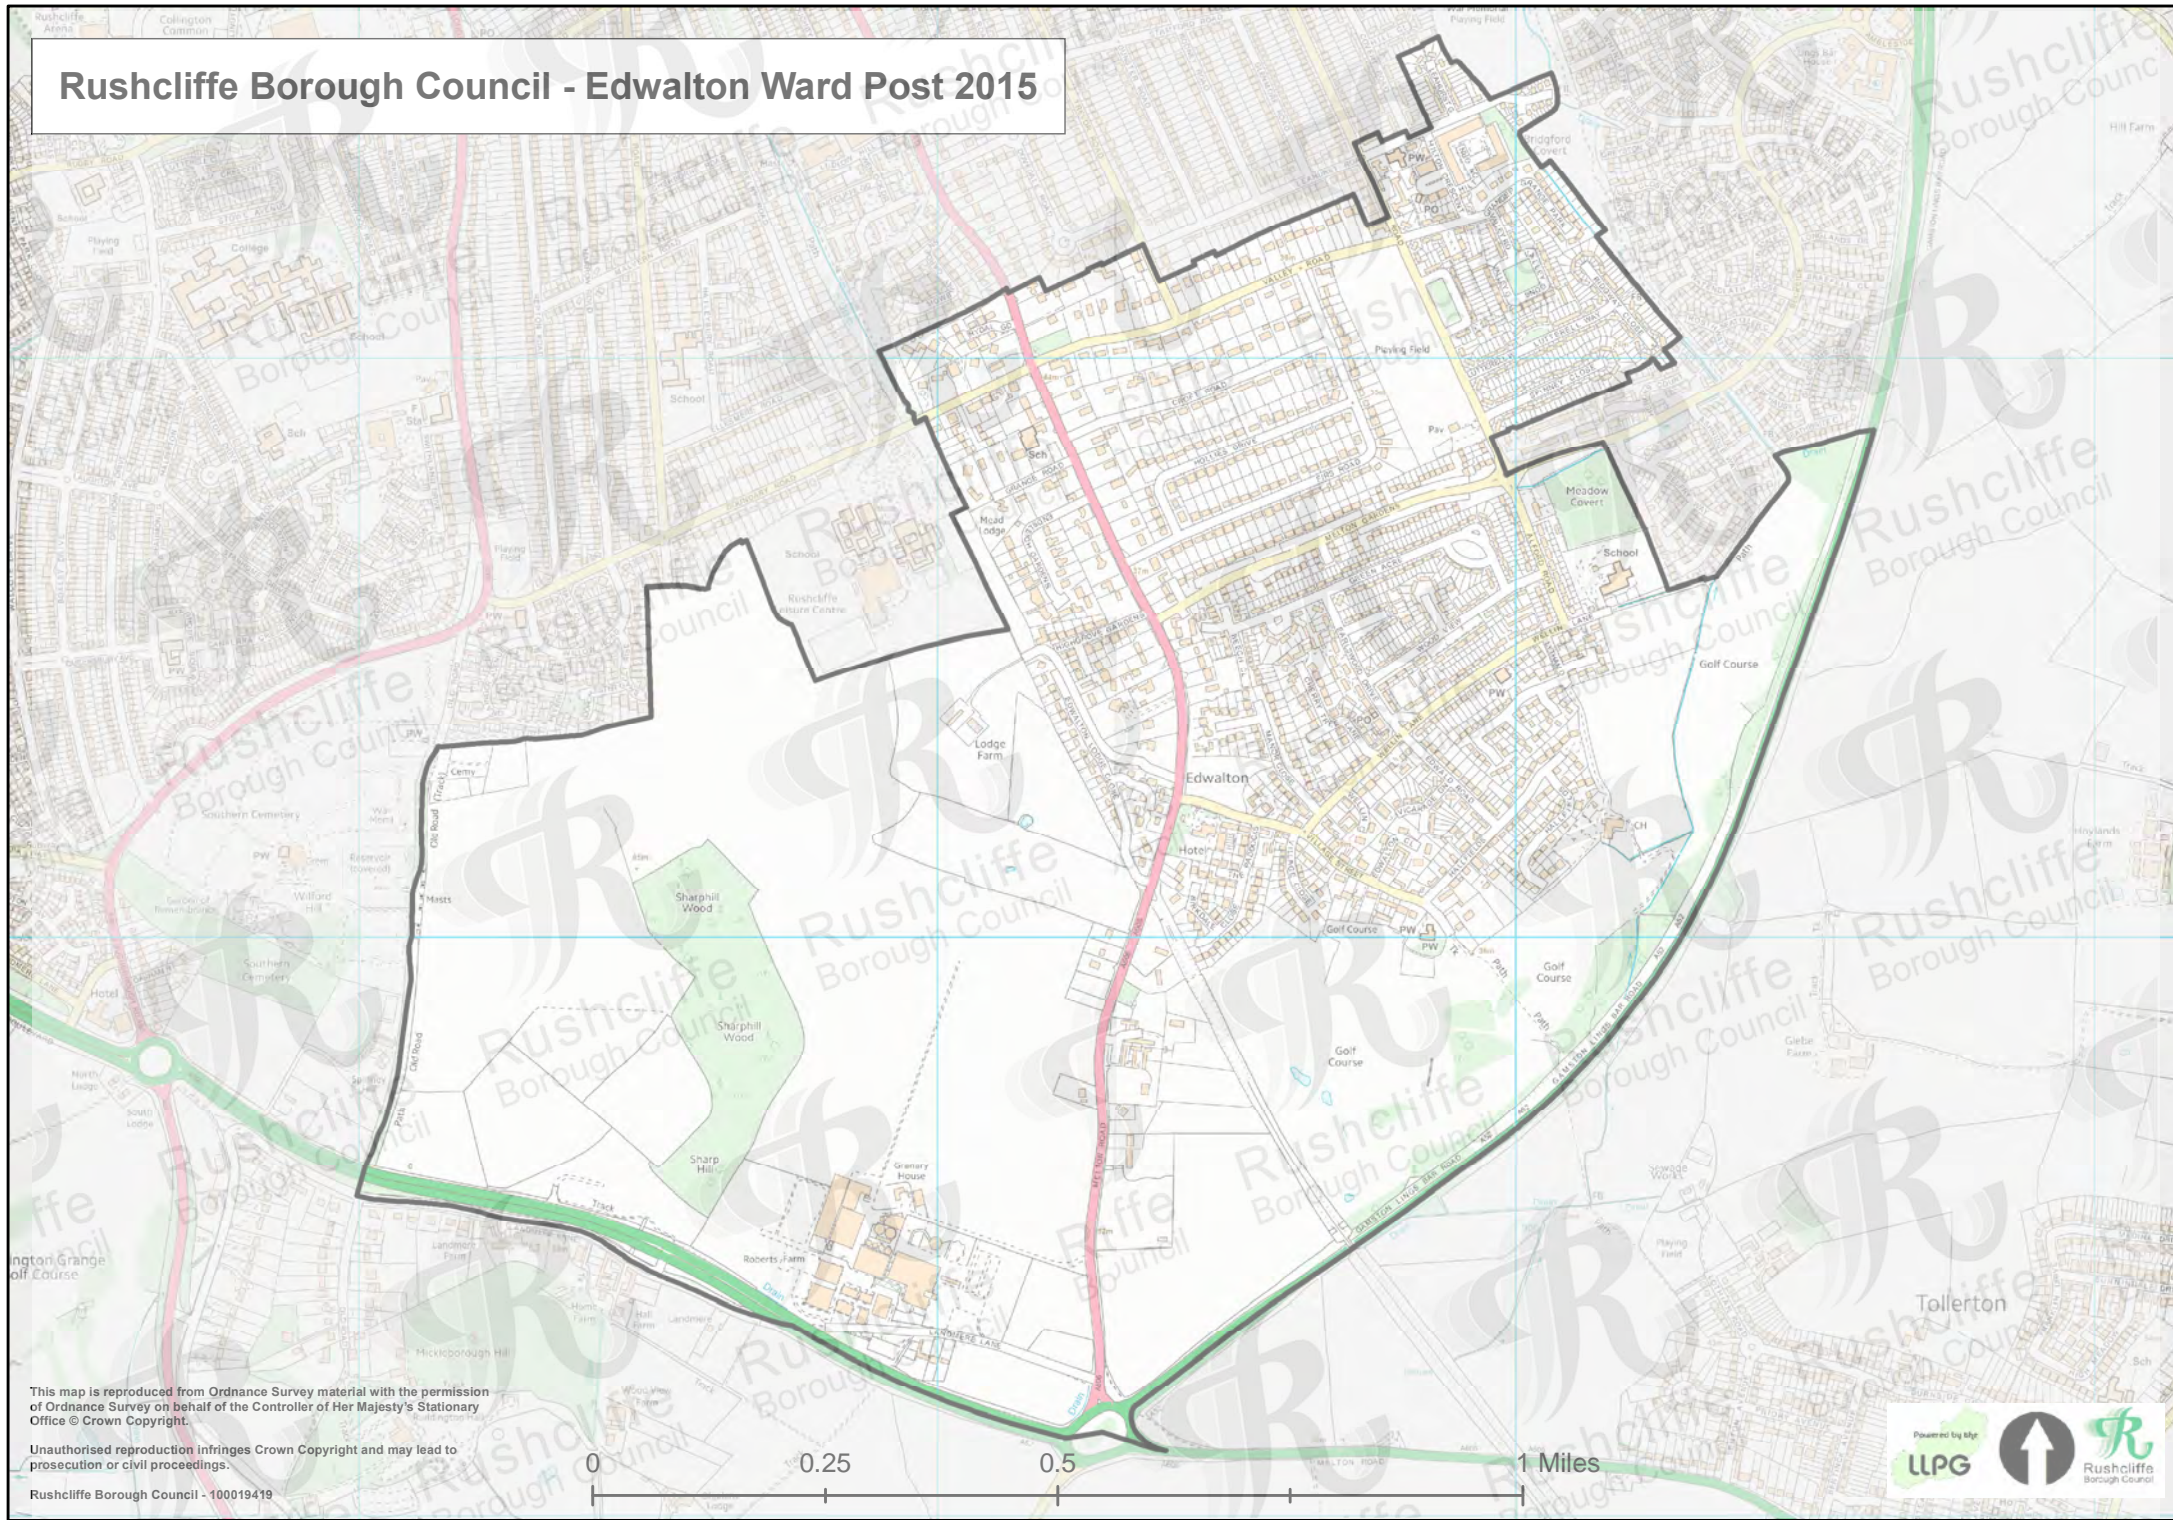

Rushcliffe Borough Council - Edwalton Ward Post 2015

This map is reproduced from Ordnance Survey material with the permission of Ordnance Survey on behalf of the Controller of Her Majesty's Stationary Office © Crown Copyright.

Unauthorised reproduction infringes Crown Copyright and may lead to prosecution or civil proceedings.

Rushcliffe Borough Council - 100019419