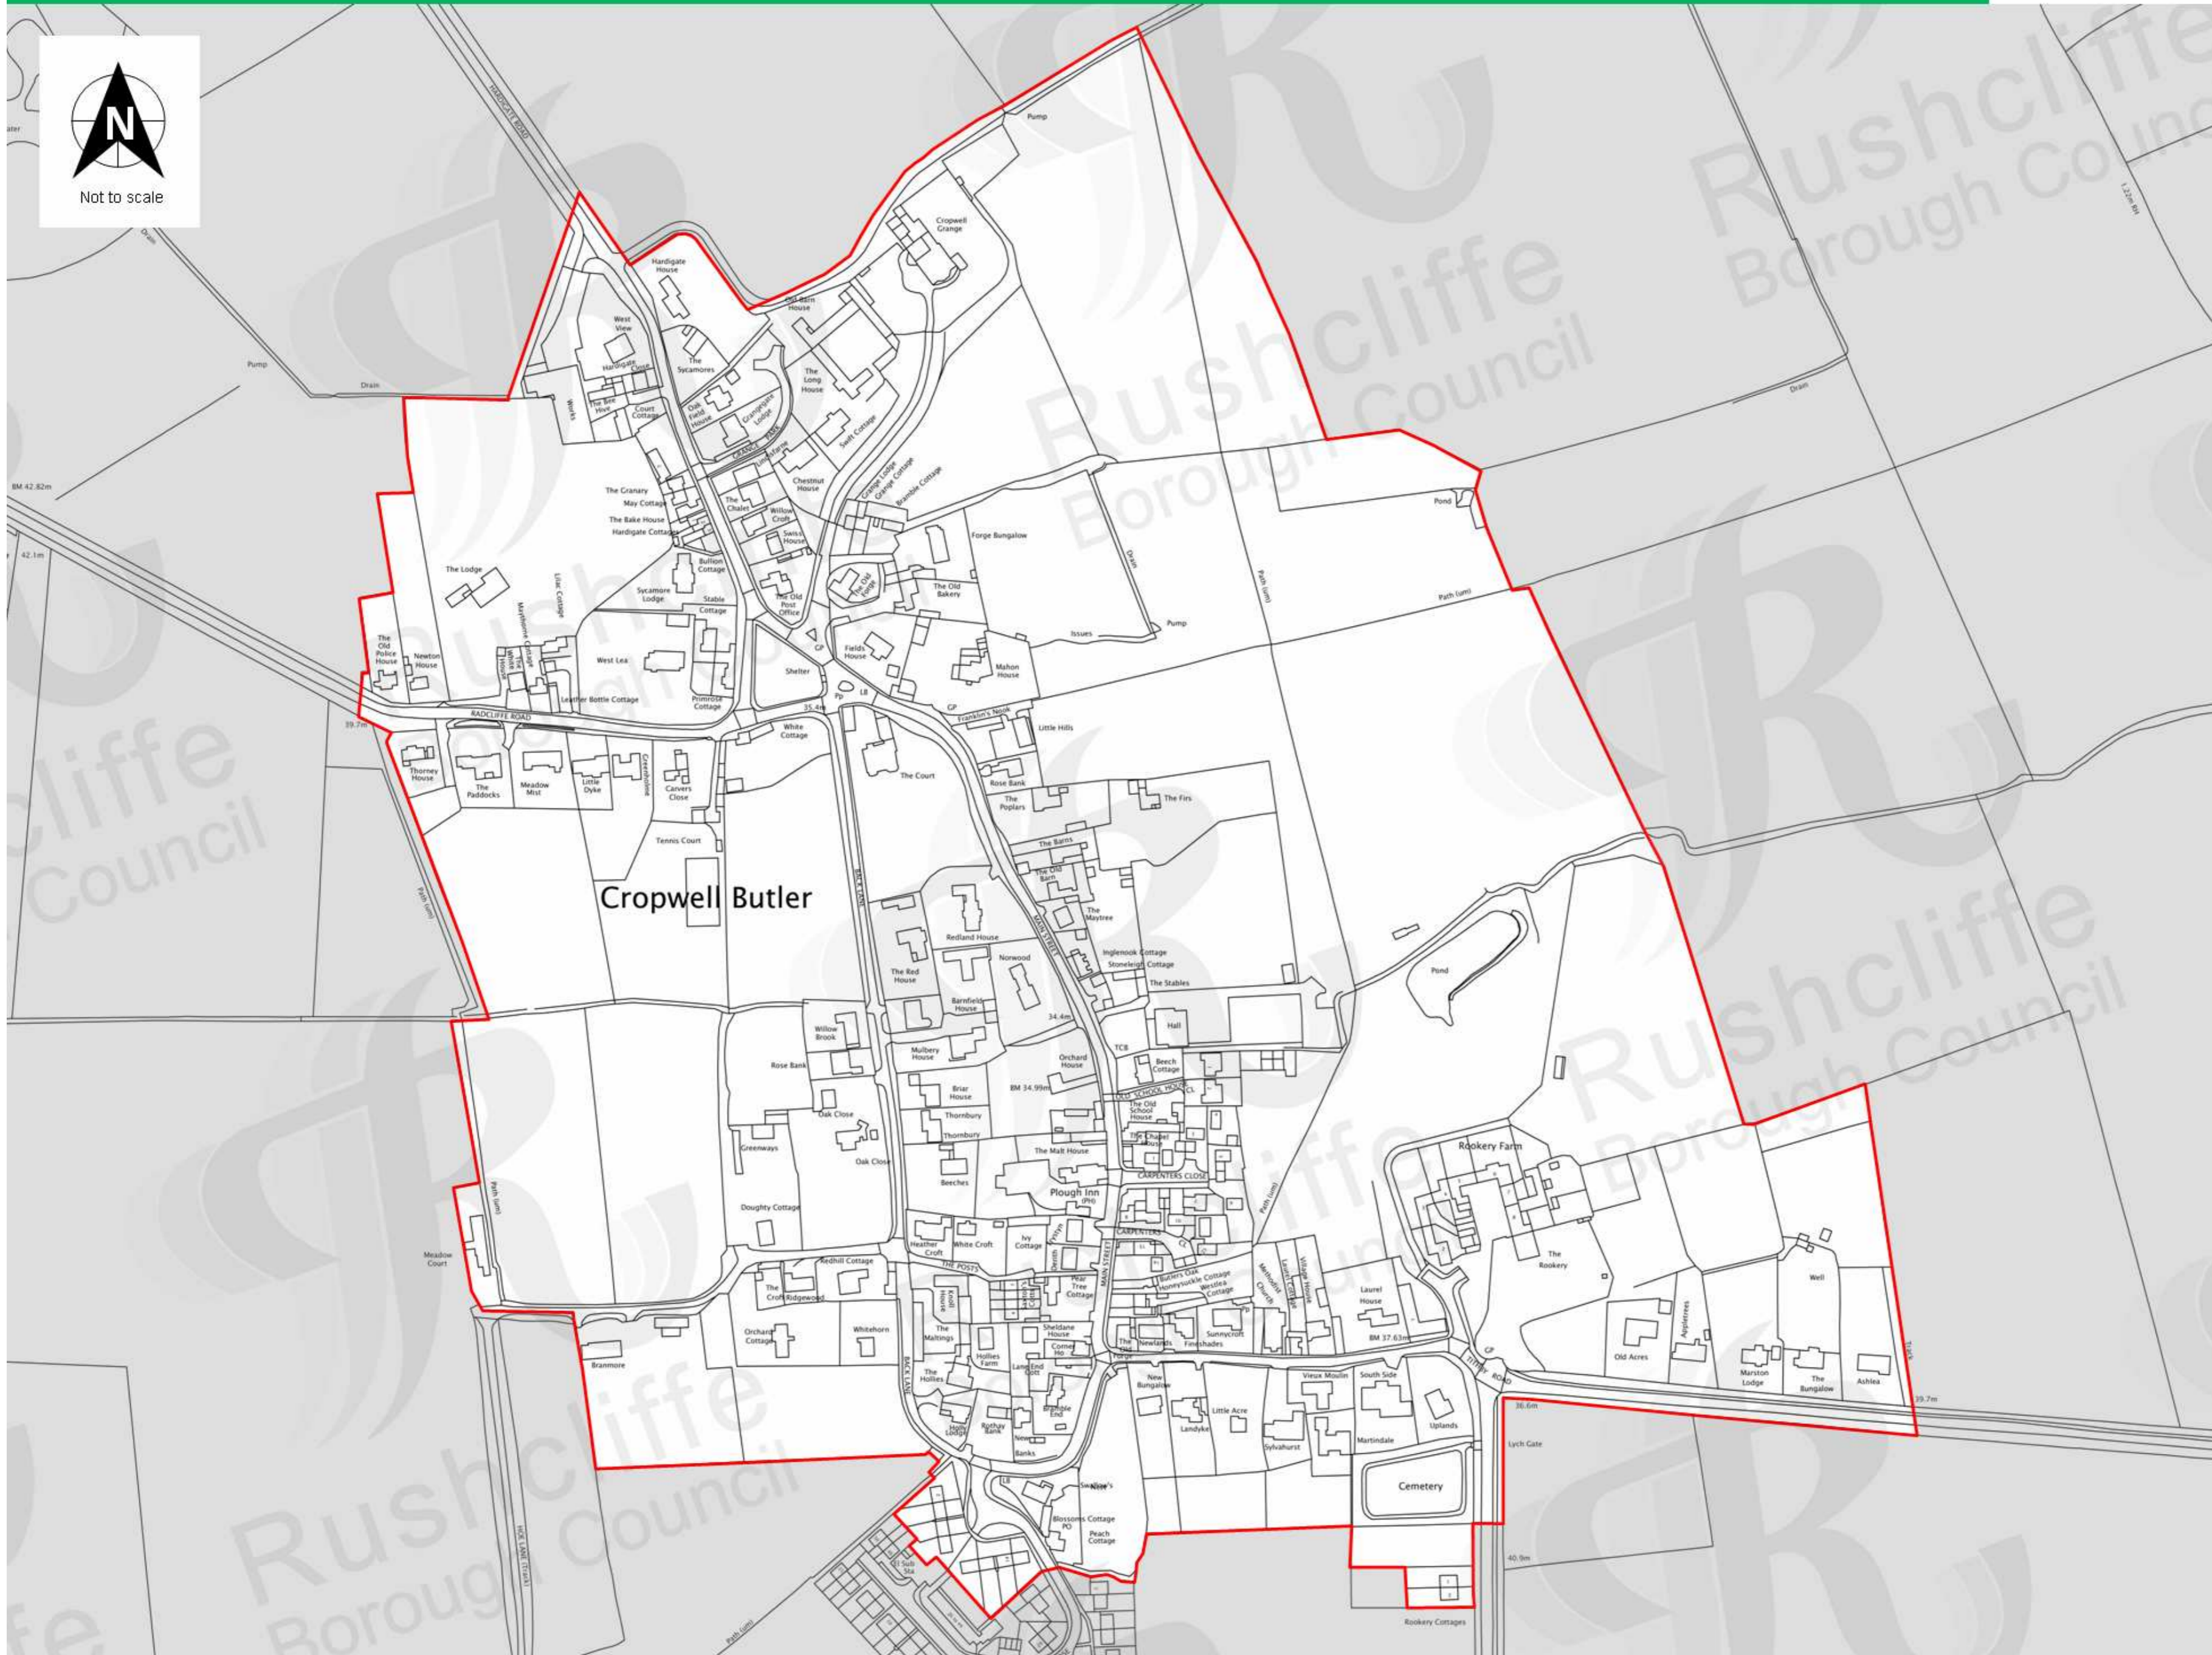

Conservation Area Boundary

Not to scale

This map is reproduced from Ordnance Survey material with the permission of Ordnance Survey on behalf of the Controller of Her Majesty's Stationary Office © Crown Copyright. Unauthorised reproduction infringes Crown Copyright and may lead to prosecution or civil proceedings. Rushcliffe Borough Council 1000019419